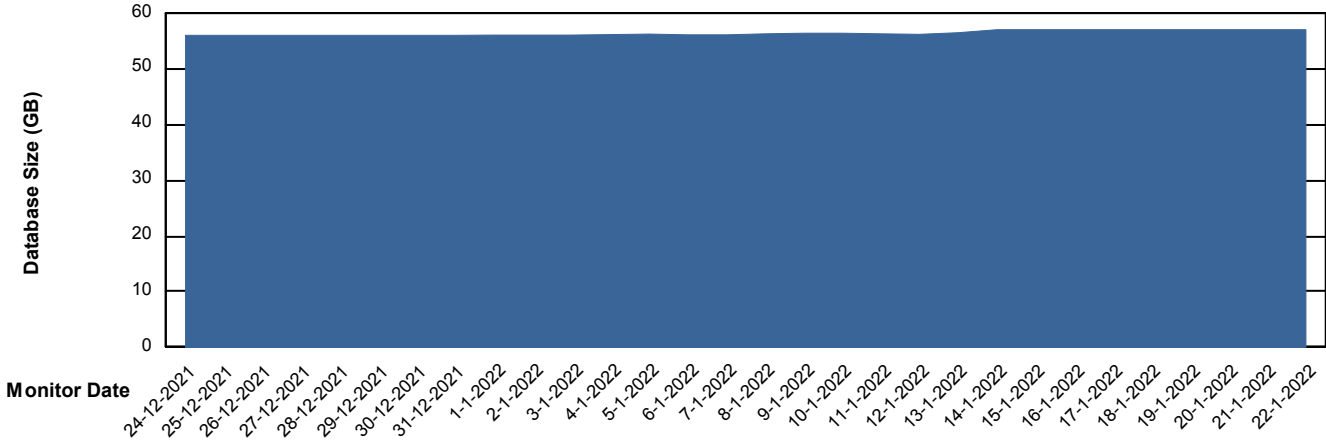

Weekly SLA Customer Report

Customer CIW Production
Database ID 45

Database Performance CIWDB_Production

DB Processes Max 300
DB Sessions Max 472

Weekly SLA Customer Report

Customer CIW Production
Database ID 45

Database Performance CIWDB_Standby

DB Processes Max 300
DB Sessions Max 472

Weekly SLA Customer Report

Customer CIW Production
 Database ID 45

DATABASE SIZE CIWDB_Production

Database growth over last month

Database Tablespace CIWDB_Production

Date	Tablespace Name	Filesize (Gb)	Usedsize (Gb)	Percentage free
22-1-2022	ABSDATA	51	43	16
	INDX	12	6	50
21-1-2022	ABSDATA	51	43	16
	INDX	12	6	50
20-1-2022	ABSDATA	51	43	16
	INDX	12	6	50
19-1-2022	ABSDATA	51	43	16
	INDX	12	6	50
18-1-2022	ABSDATA	51	43	16
	INDX	12	6	50
17-1-2022	ABSDATA	51	43	16
	INDX	12	6	50
16-1-2022	ABSDATA	51	43	16
	INDX	12	6	50