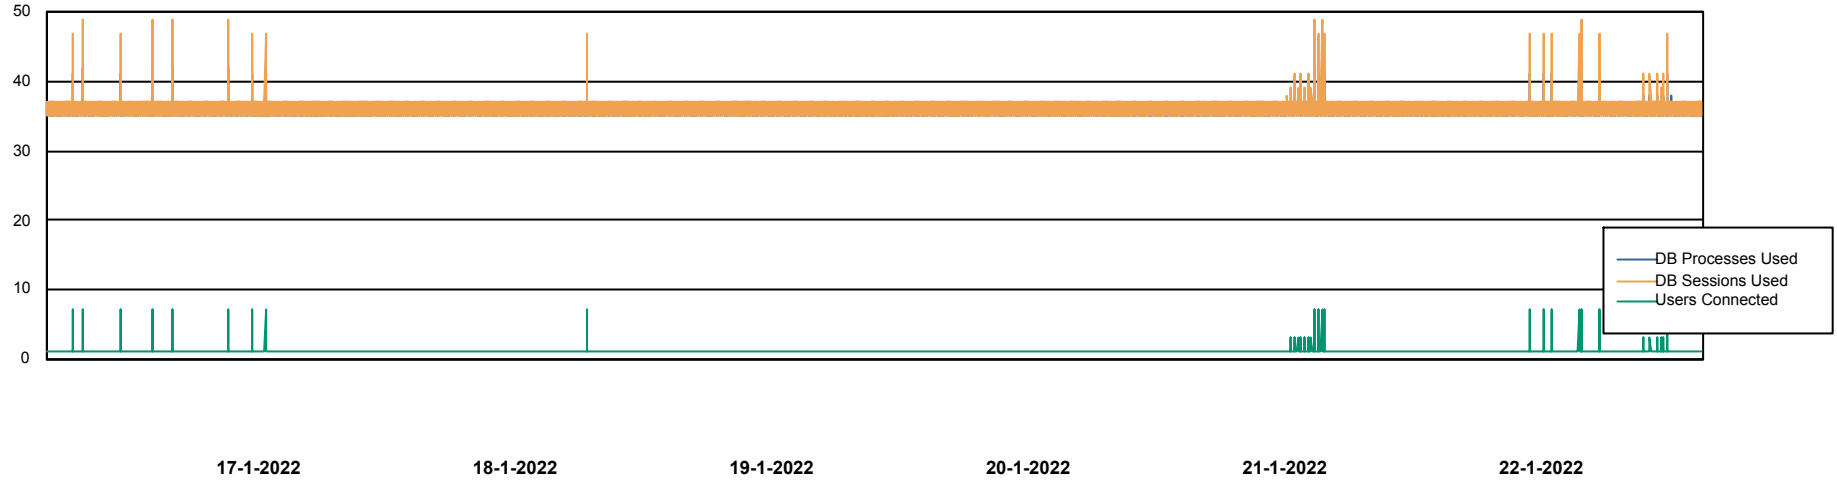

Weekly SLA Customer Report

Customer CIW Production
Database ID 45

Database Performance CIWDB_Production

DB Processes Max 300
DB Sessions Max 472

Weekly SLA Customer Report

Customer CIW Production
Database ID 45

Database Performance CIWDB_Standby

DB Processes Max 300
DB Sessions Max 472

Weekly SLA Customer Report

Customer CIW Production
 Database ID 45

DATABASE SIZE CIWDB_Production

Database growth over last month