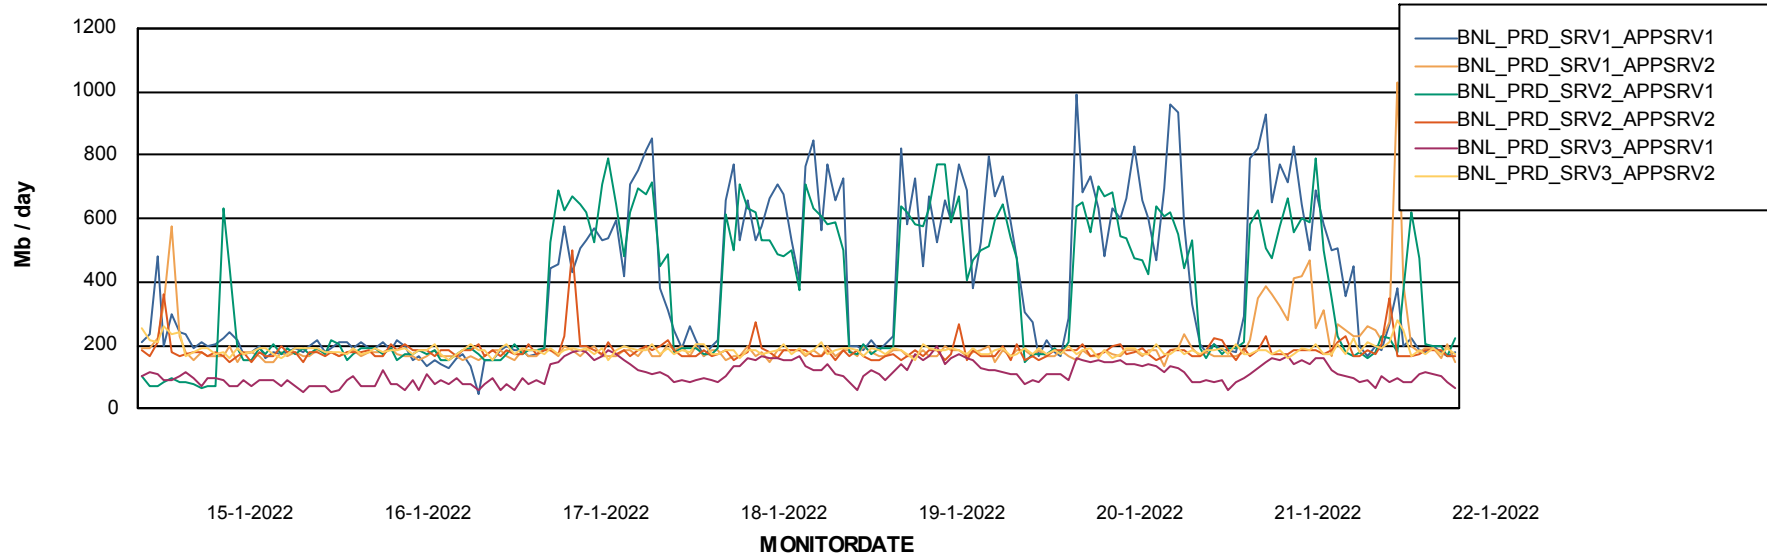

Weekly SLA Customer Report

Customer BNL_Production
Database ID 83

Database Performance BNLDB_Production

DB Processes Max 20
DB Processes Max 0
DB Processes Max 700

Weekly SLA Customer Report

Customer BNL_Production
 Database ID 83

DATABASE SIZE BNLDB_Production

Database growth over last month

Database Tablespace BNLDB_Production

Date	Tablespace Name	Filesize (Gb)	Usedsize (Gb)	Percentage free
22-1-2022	ABSDATA	122	68	44
	INDX	340	157	54
21-1-2022	ABSDATA	122	68	44
	INDX	340	157	54
20-1-2022	ABSDATA	122	68	44
	INDX	340	157	54
19-1-2022	ABSDATA	122	68	44
	INDX	340	157	54
18-1-2022	ABSDATA	122	68	44
	INDX	340	157	54
17-1-2022	ABSDATA	122	68	44
	INDX	340	156	54
16-1-2022	ABSDATA	122	68	44
	INDX	340	156	54

Weekly SLA Customer Report

Customer BNL_Production
Database ID 83

ABSSolute Application Server Services

Avg memory used per ABS Server Service

Avg users per day per ABS server

Weekly SLA Customer Report

Customer BNL_Production
Database ID 83