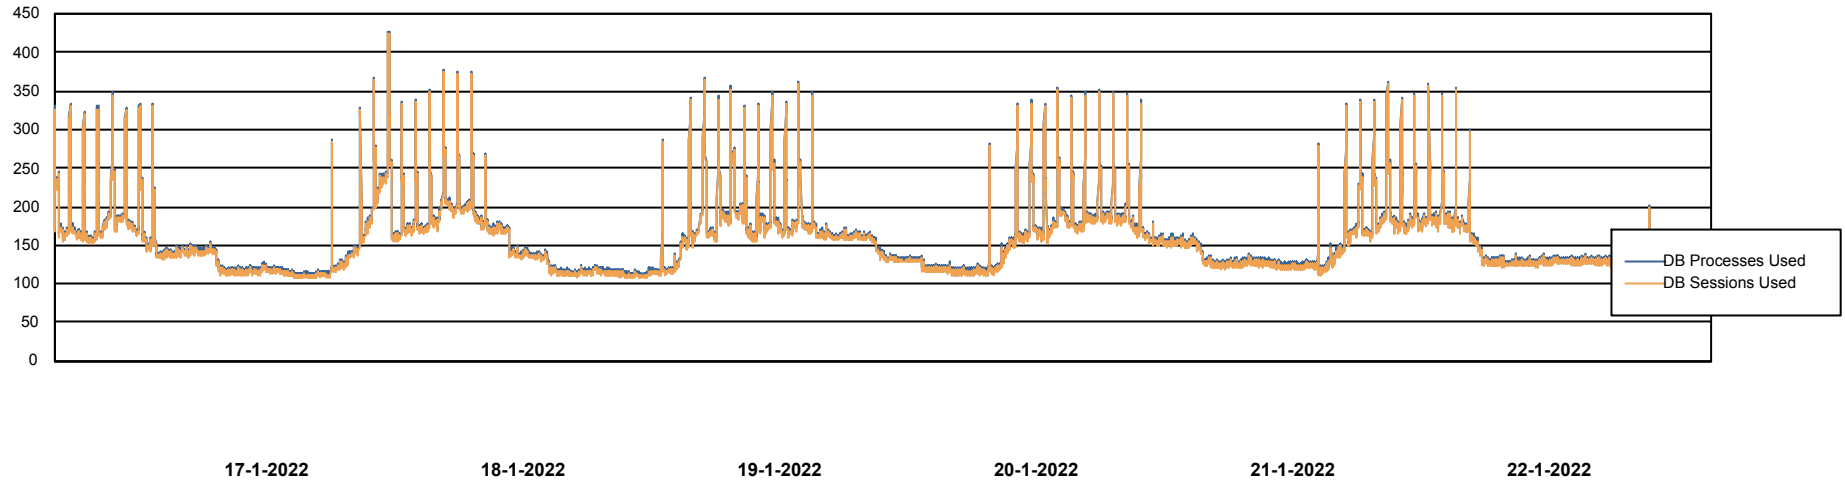

Weekly SLA Customer Report

Customer BNL_Production
Database ID 83

Harddisk Usage BNL_PRD_vm-absa03

	Free disk space on C: (%)	Total disk space on C: (Gb)	Used disk space on C: (Gb)	Free disk space on D: (%)	Total disk space on D: (Gb)	Used disk space on D: (Gb)	Free disk space on F: (%)	Total disk space on F: (Gb)	Used disk space on F: (Gb)
22-1-2022	67	127	42	71	127	36	92	64	5
21-1-2022	67	127	42	71	127	36	92	64	5
20-1-2022	67	127	42	71	127	36	92	64	5
19-1-2022	68	127	41	71	127	36	92	64	5
18-1-2022	68	127	41	71	127	36	92	64	5
17-1-2022	68	127	41	71	127	36	92	64	5
16-1-2022	67	127	42	71	127	36	92	64	5

Weekly SLA Customer Report

Customer BNL_Production
Database ID 83

Database Performance BNLDB_Production

DB Processes Max 20
DB Processes Max 0
DB Processes Max 700

Weekly SLA Customer Report

Customer BNL_Production
 Database ID 83