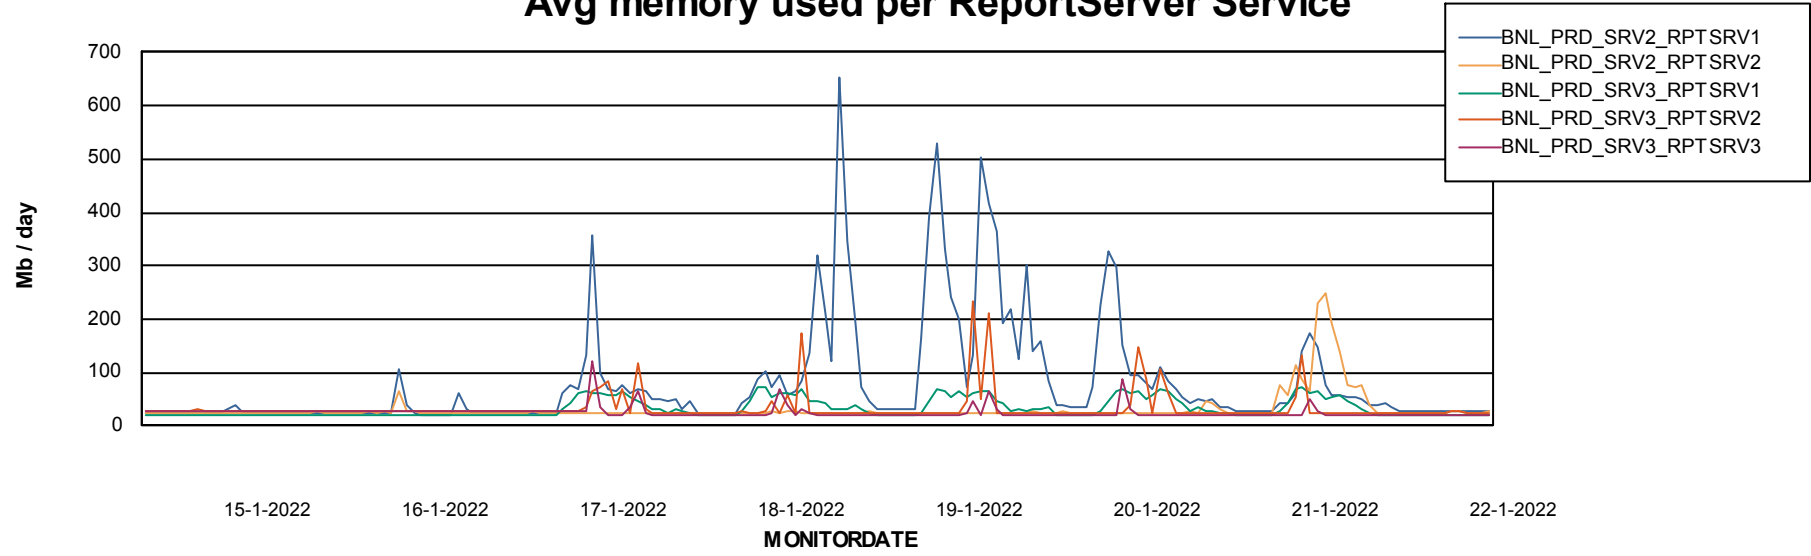

ABSolute Web Component Services

Avg memory used per ReportServer Service