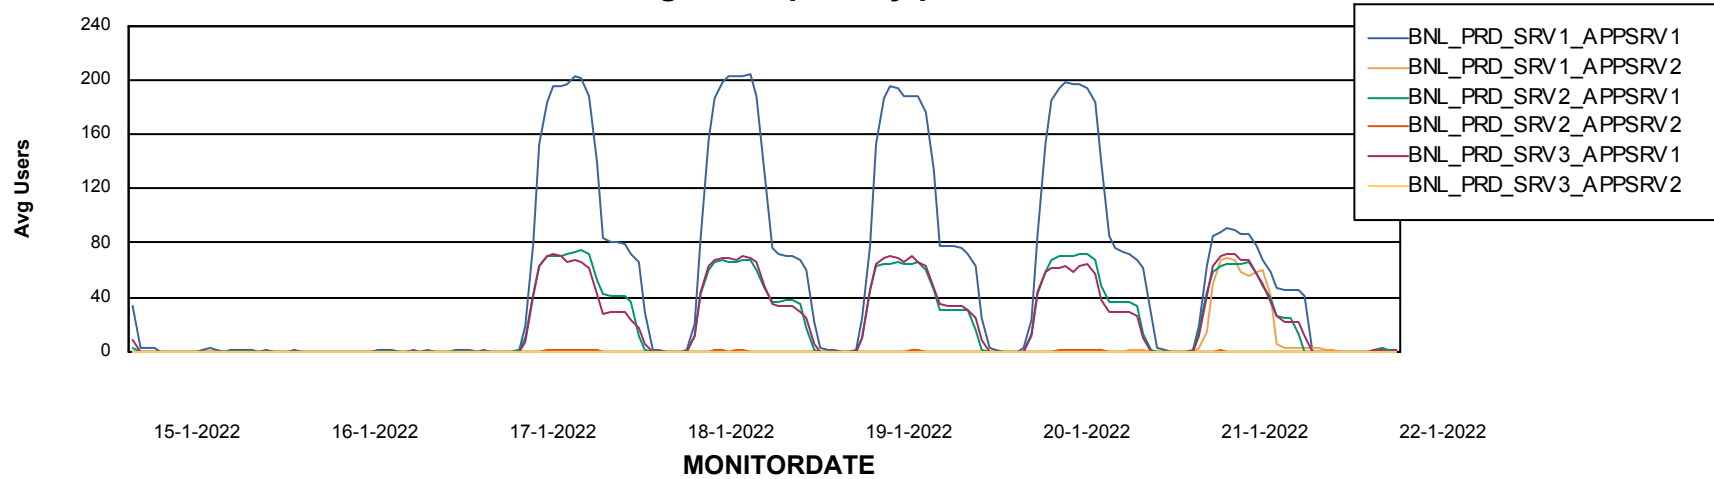

DATABASE SIZE BNLDB_Production

Database growth over last month

Database Tablespace BNLDB_Production

Date	Tablespace Name	Filesize (Gb)	Usedsize (Gb)	Percentage free
22-1-2022	ABSDATA	122	68	44
	INDX	340	157	54
21-1-2022	ABSDATA	122	68	44
	INDX	340	157	54
20-1-2022	ABSDATA	122	68	44
	INDX	340	157	54
19-1-2022	ABSDATA	122	68	44
	INDX	340	157	54
18-1-2022	ABSDATA	122	68	44
	INDX	340	157	54
17-1-2022	ABSDATA	122	68	44
	INDX	340	156	54
16-1-2022	ABSDATA	122	68	44
	INDX	340	156	54

Weekly SLA Customer Report

Customer BNL_Production
Database ID 83

ABSSolute Application Server Services

Avg memory used per ABS Server Service

Avg users per day per ABS server

Weekly SLA Customer Report

Customer BNL_Production
Database ID 83