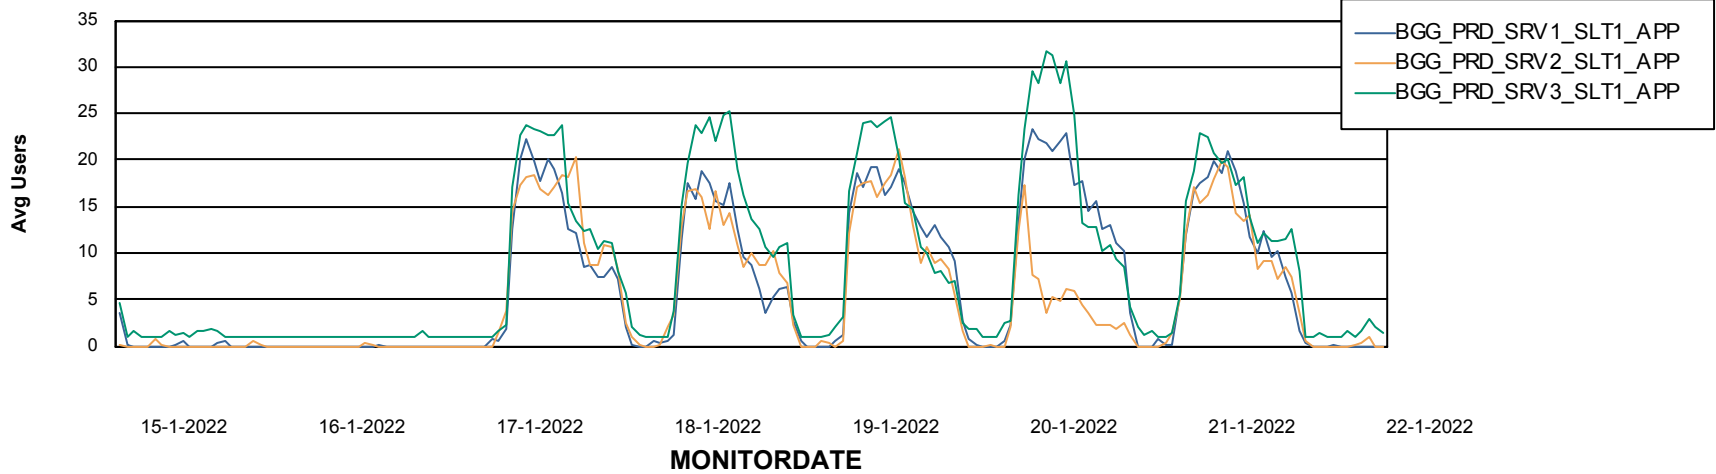

Avg users per day per ABS server