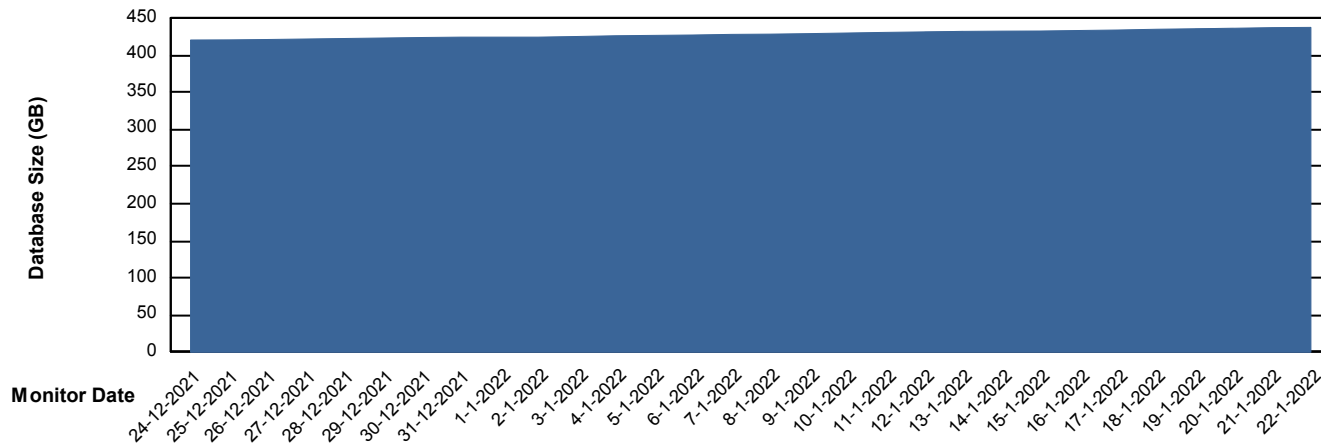

# Weekly SLA Customer Report

Customer BGG\_Production  
Database ID 58

DATABASE SIZE BGGDB\_BI

### Database growth over last month

DATABASE SIZE BGGDB\_Production

### Database growth over last month