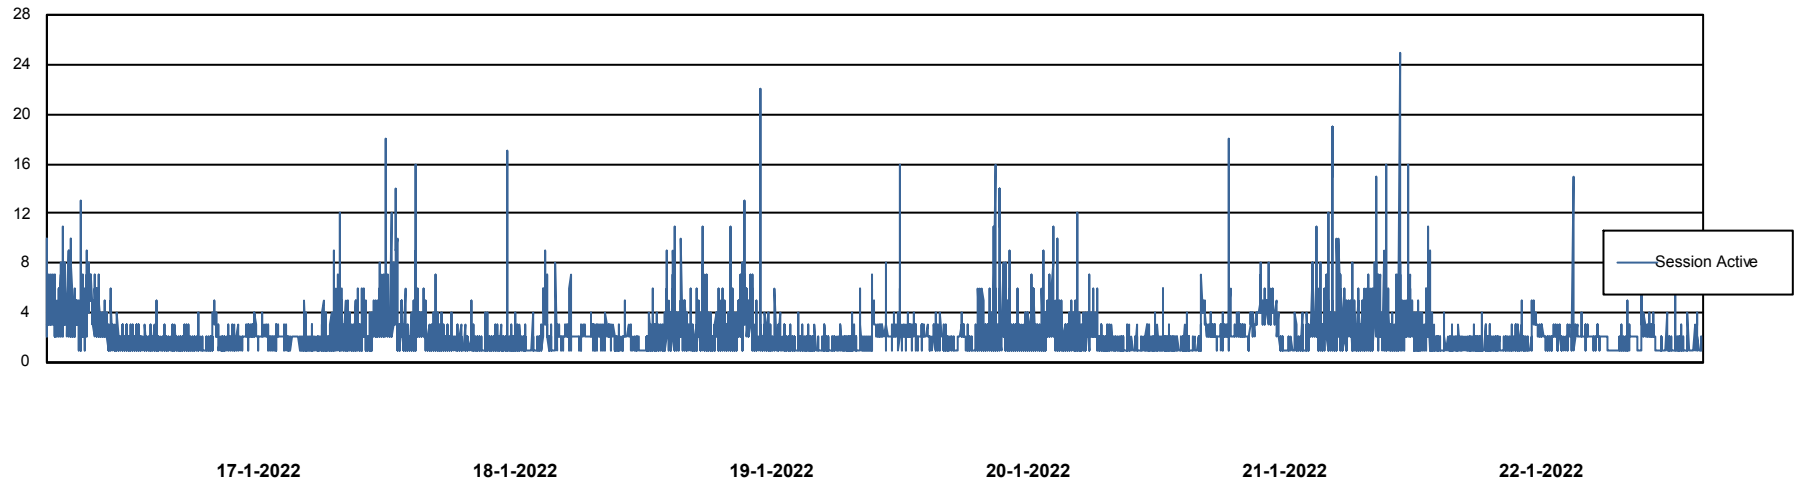

Database Performance BGGDB_Production

DB Processes Max 300
DB Sessions Max 474