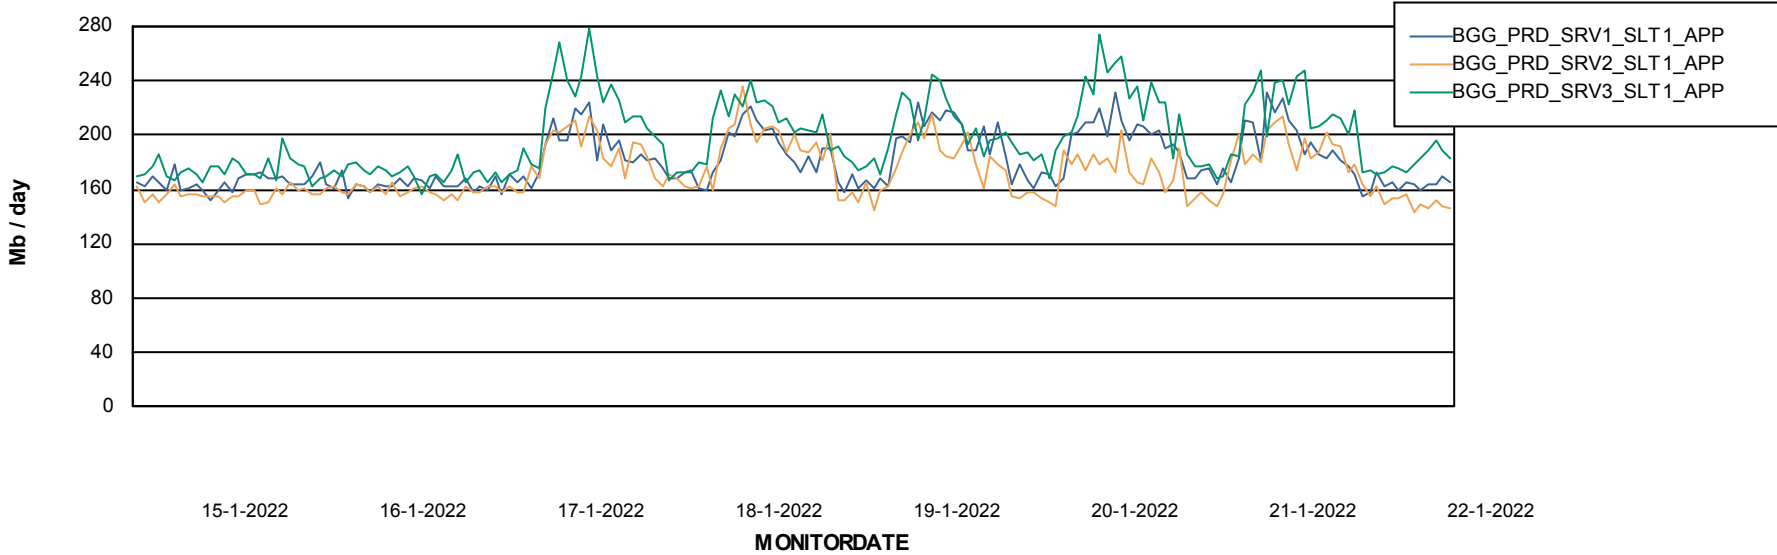

ABSSolute Application Server Services

Avg memory used per ABS Server Service