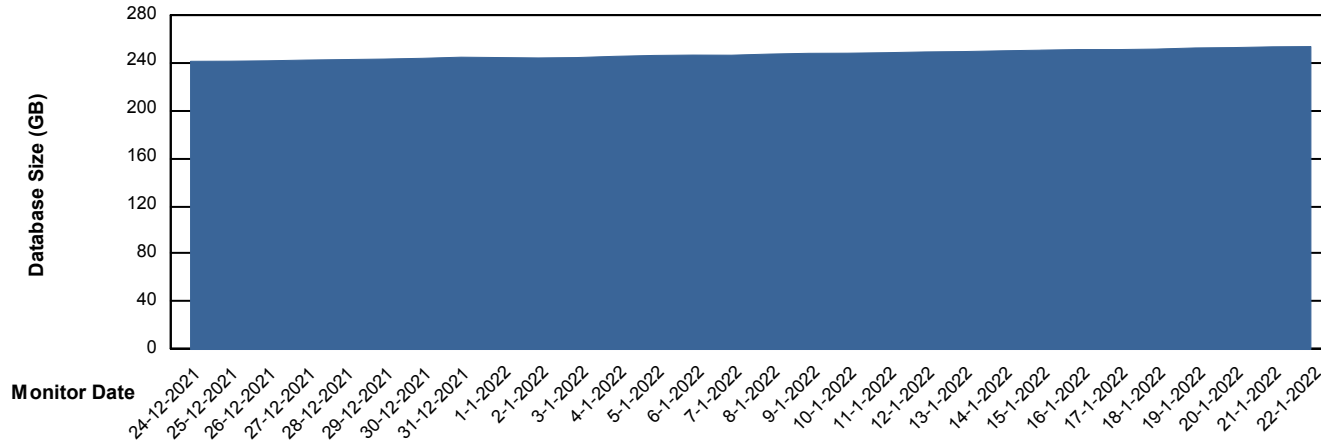

DATABASE SIZE BGGDB_BI

Database growth over last month