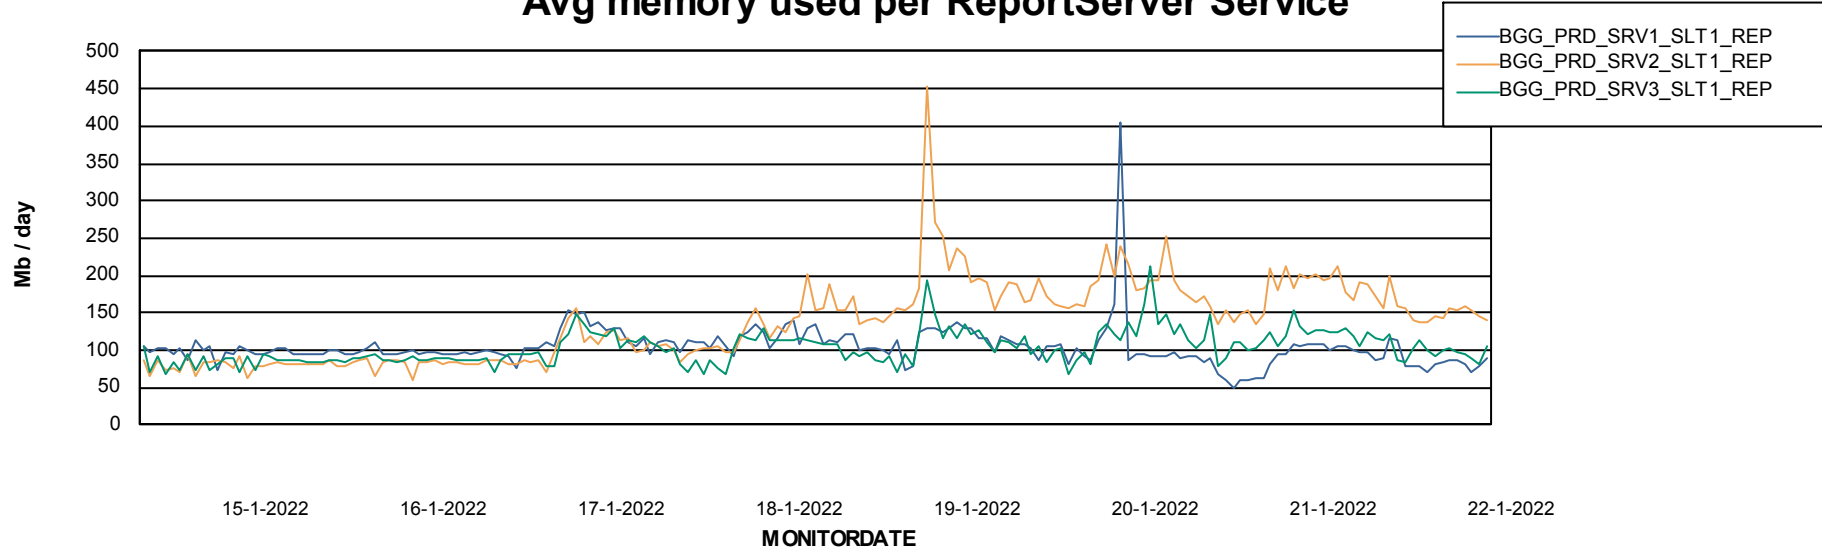

ABSSolute Application ReportServer Services

Avg memory used per ReportServer Service