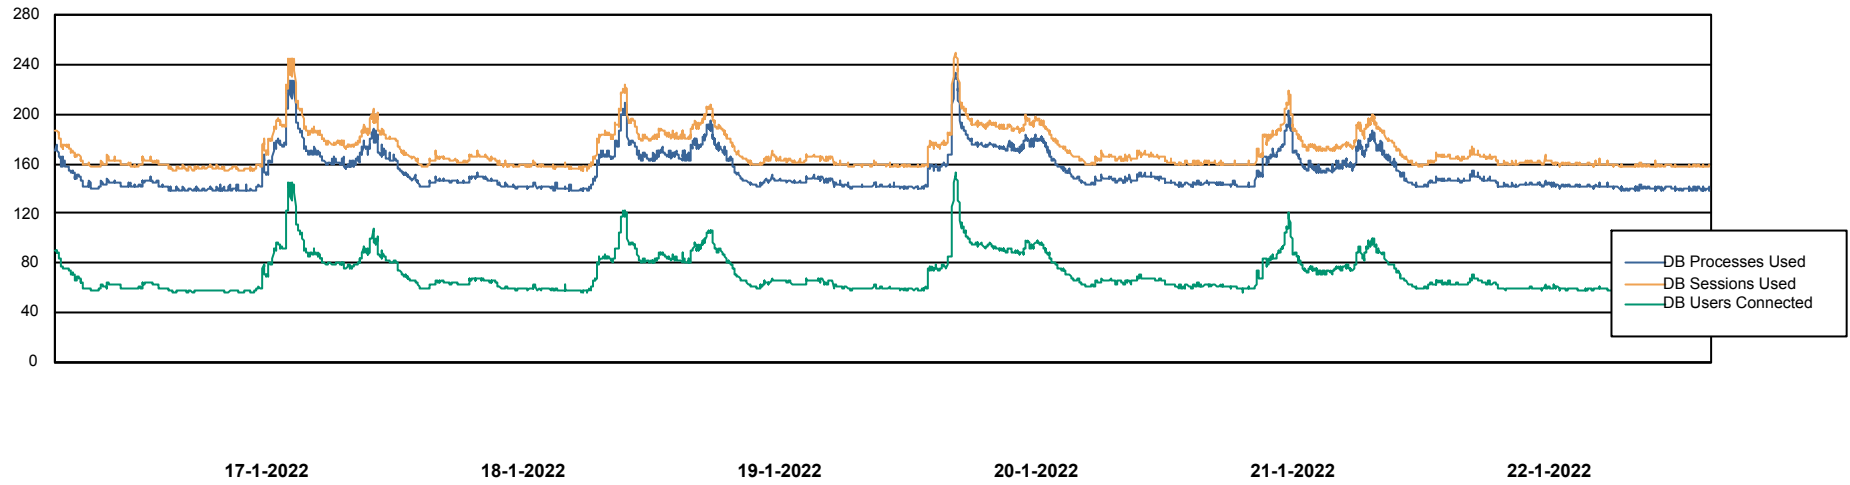

Weekly SLA Customer Report

Customer AUJ Production
Database ID 41

Database Performance AUJ Prod. BI DB (PABSBI1 server)

Weekly SLA Customer Report

Customer AUJ Production
Database ID 41

Database Performance AUJ_DB1_Primary