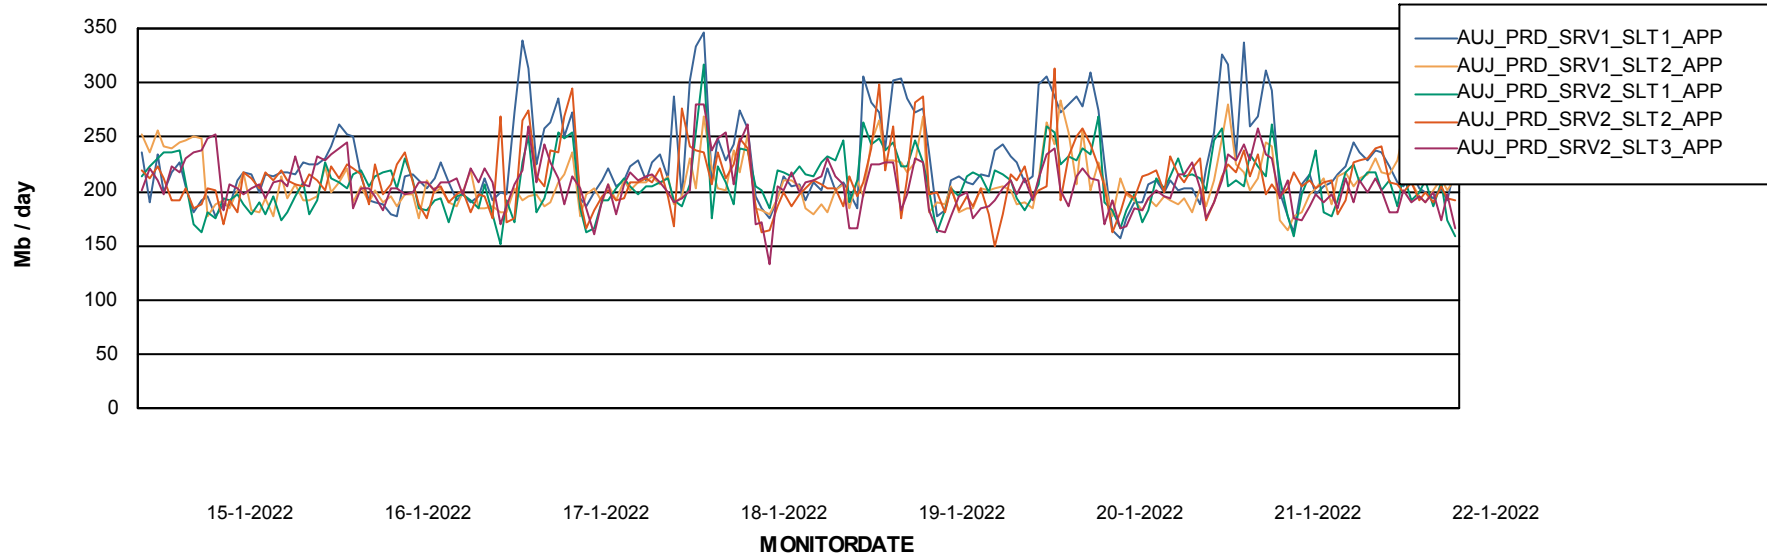

ABSSolute Application Server Services

Avg memory used per ABS Server Service