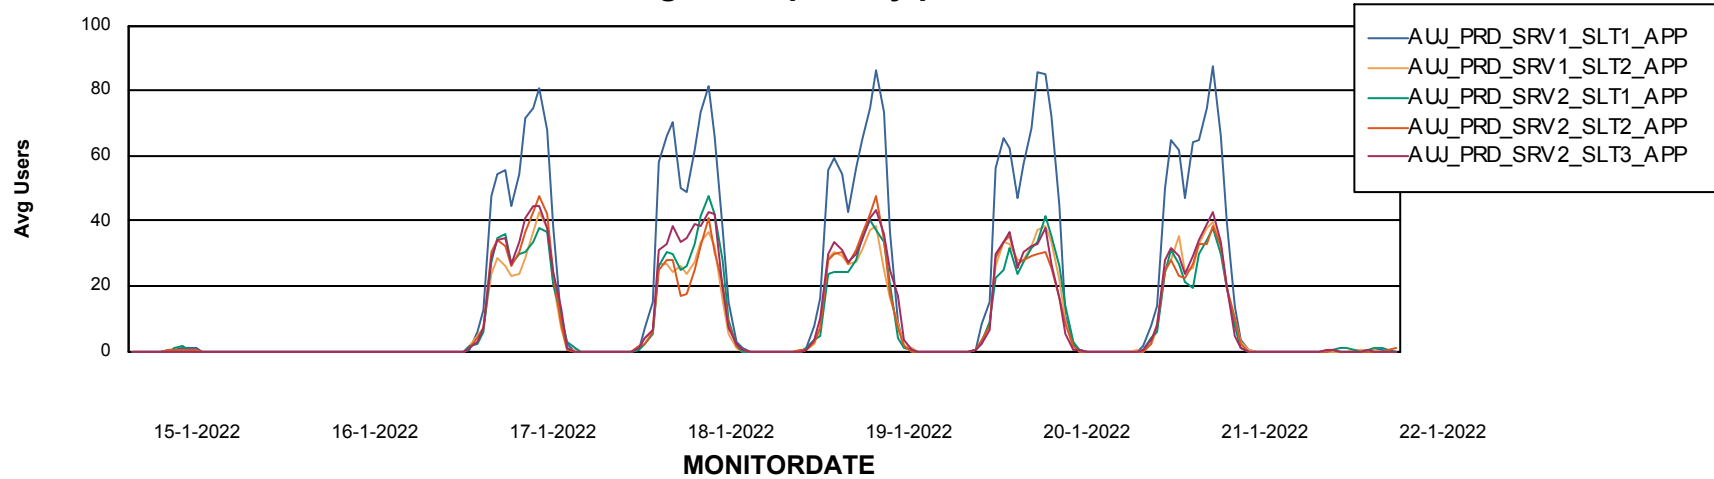

Weekly SLA Customer Report

Customer AUJ Production
Database ID 41

ABSSolute Application Server Services

Avg memory used per ABS Server Service

Avg users per day per ABS server

Weekly SLA Customer Report

Customer AUJ Production
Database ID 41