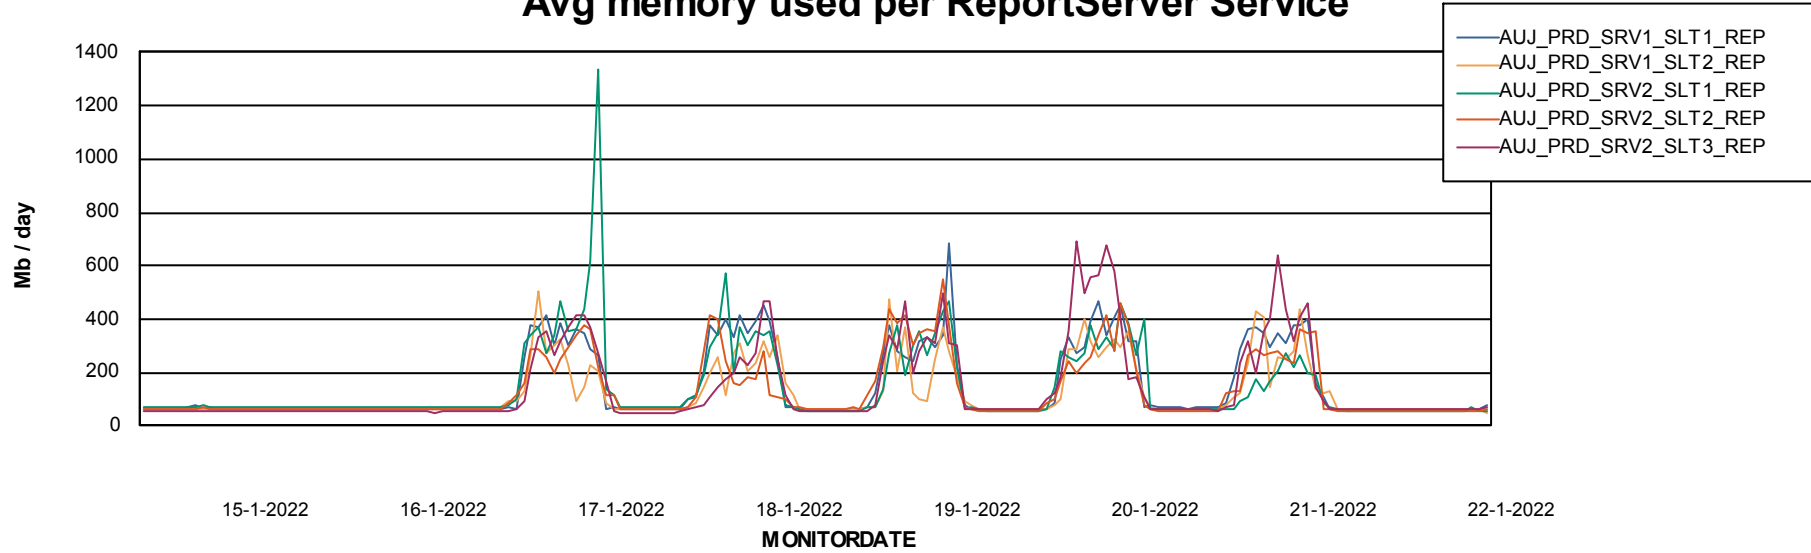

ABSSolute Application ReportServer Services

Avg memory used per ReportServer Service