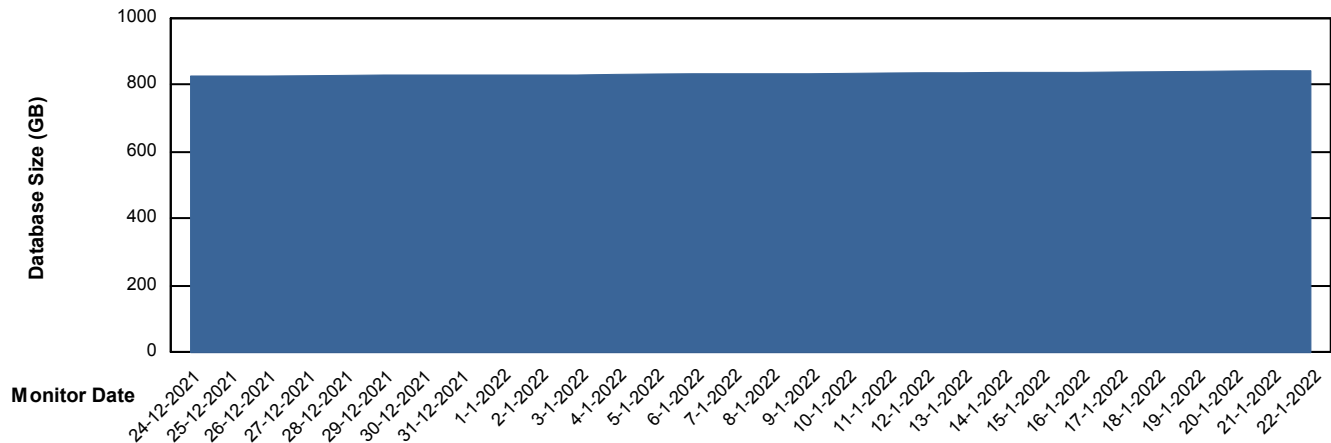

Weekly SLA Customer Report

Customer AUJ Production
Database ID 41

DATABASE SIZE AUJ Prod. BI DB (PABSBI1 server)

Database growth over last month

DATABASE SIZE AUJ_DB1_Primary

Database growth over last month