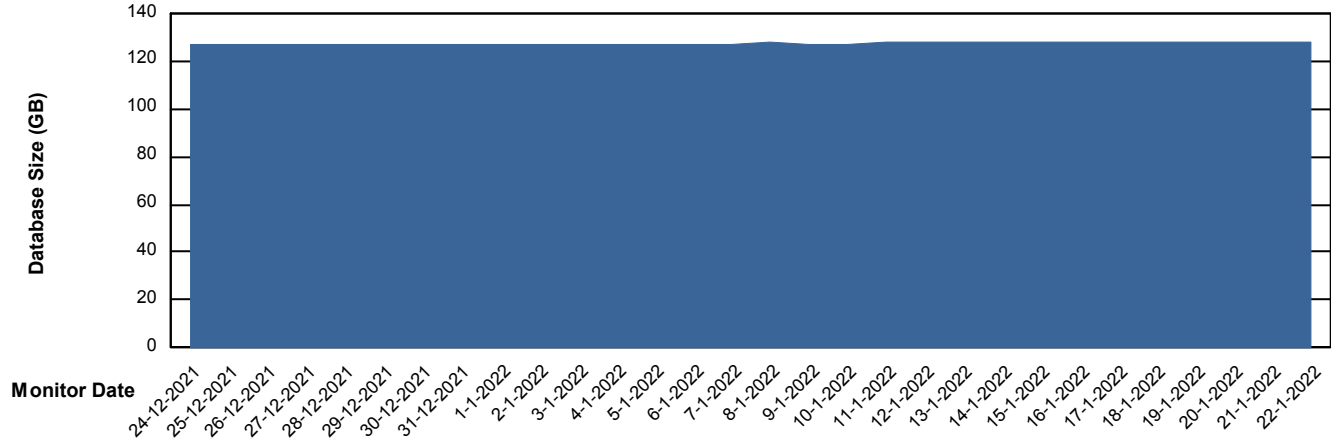

DATABASE SIZE AUJ Prod. BI DB (PABSBI1 server)

Database growth over last month