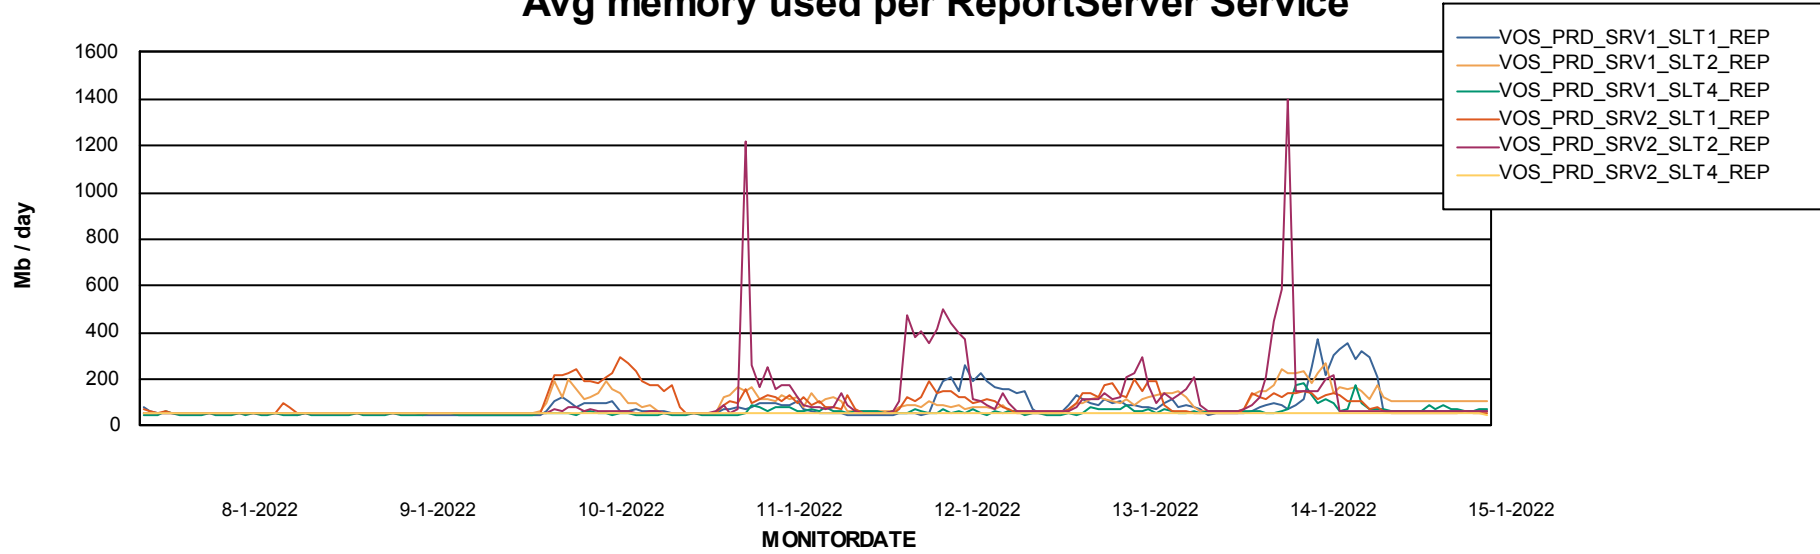

ABSSolute Application ReportServer Services

Avg memory used per ReportServer Service