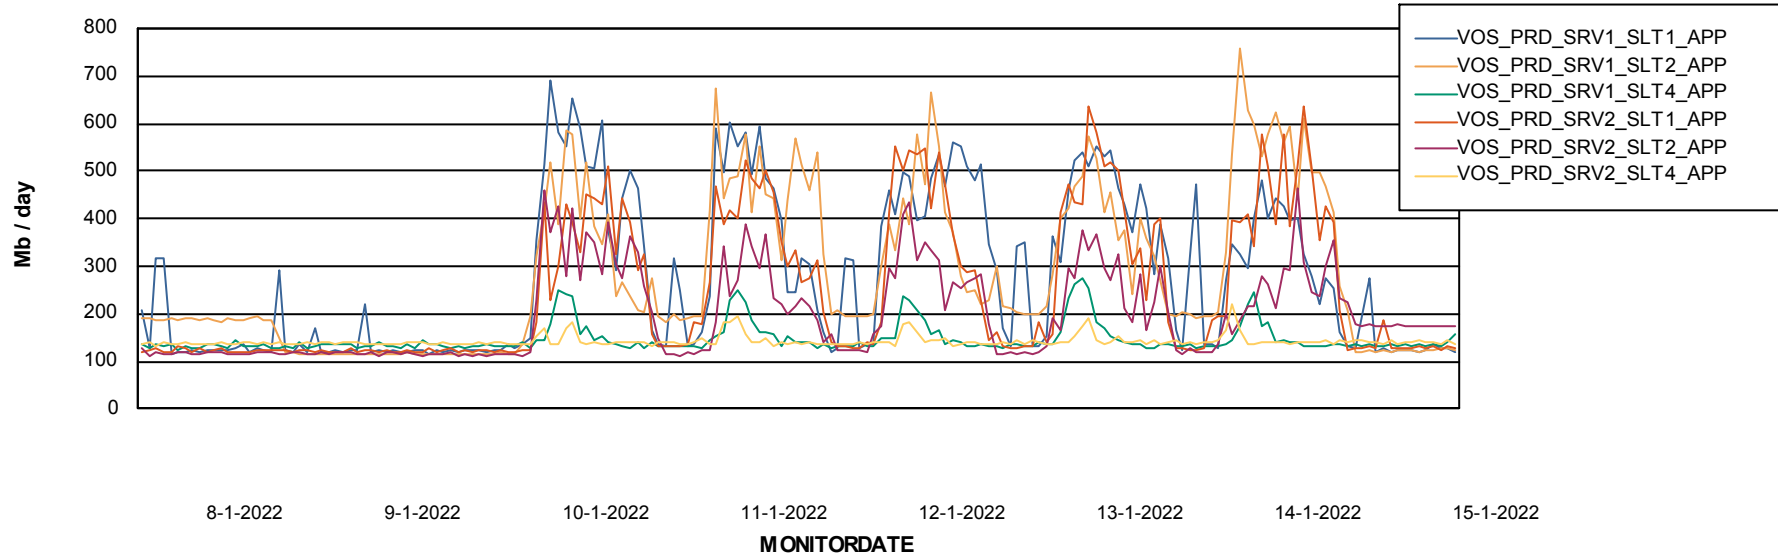

ABSSolute Application Server Services

Avg memory used per ABS Server Service