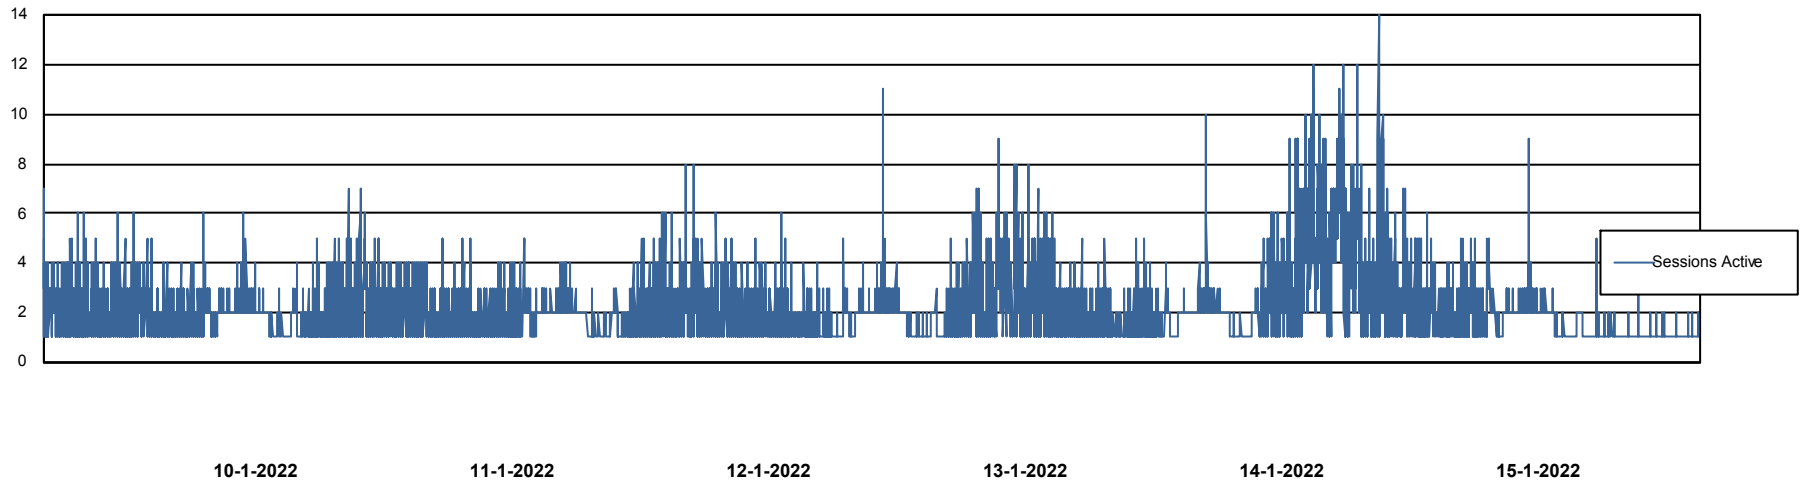

Weekly SLA Customer Report

Customer VOS_Production
Database ID 68

Database Performance VOSDB_BI

Weekly SLA Customer Report

Customer VOS_Production
Database ID 68

Database Performance VOSDB_Production

Weekly SLA Customer Report

Customer VOS_Production
Database ID 68

Database Performance VOSDB_Standby

DB Processes Max 500

Weekly SLA Customer Report

Customer VOS_Production
Database ID 68

DATABASE SIZE VOSDB_BI

Database growth over last month