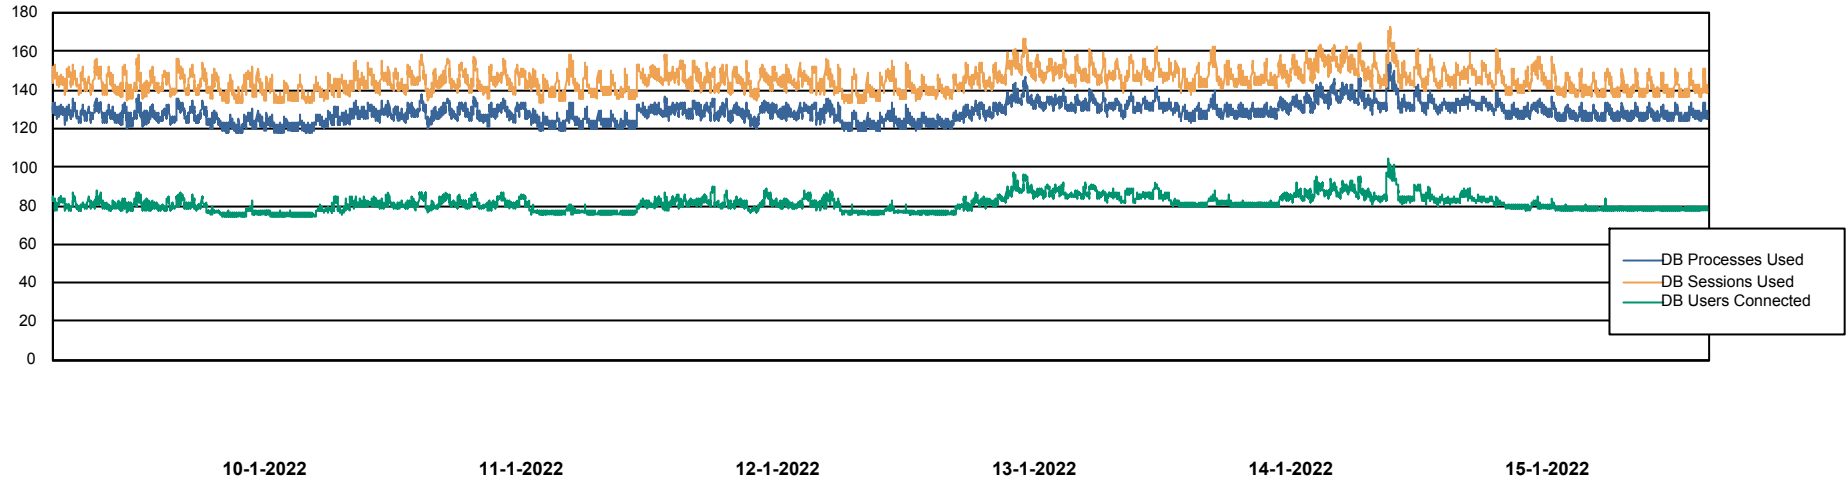

Weekly SLA Customer Report

Customer VOS_Production
Database ID 68

Database Performance VOSDB_BI

Weekly SLA Customer Report

Customer VOS_Production
Database ID 68

Database Performance VOSDB_Production

Weekly SLA Customer Report