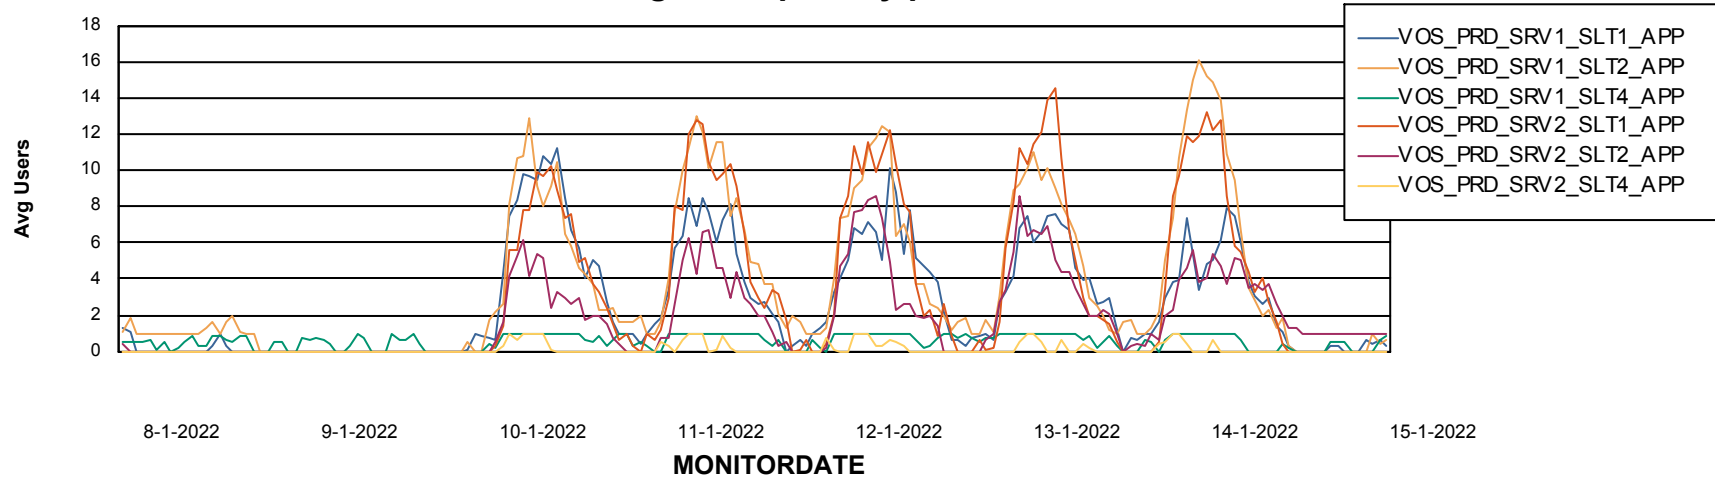

Weekly SLA Customer Report

Customer VOS_Production
Database ID 68

ABSSolute Application Server Services

Avg memory used per ABS Server Service

Avg users per day per ABS server

Weekly SLA Customer Report

Customer VOS_Production
Database ID 68