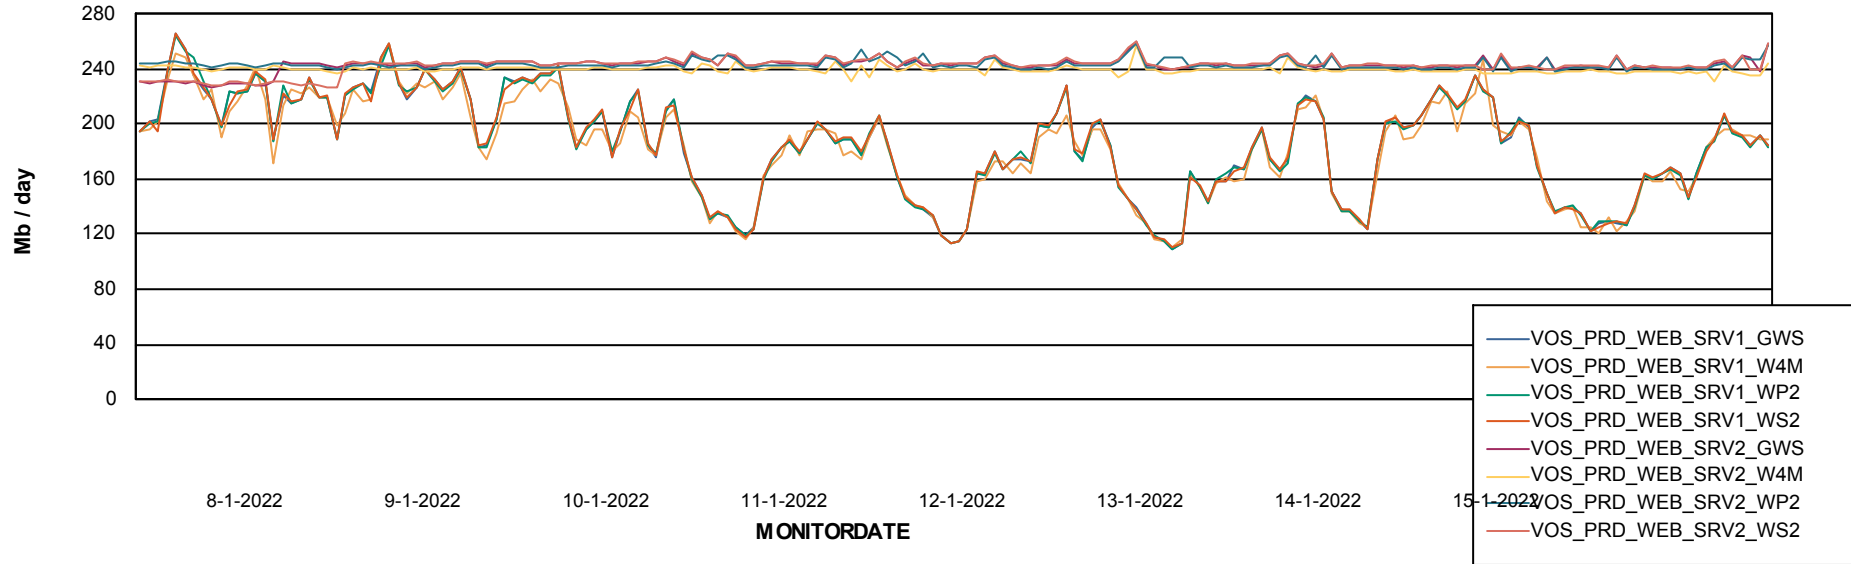

ABSSolute Application ReportServer Services

Avg memory used per ReportServer Service

Weekly SLA Customer Report

Customer VOS_Production
Database ID 68

ABSSolute Web Component Services

Avg memory used per ABS Web component