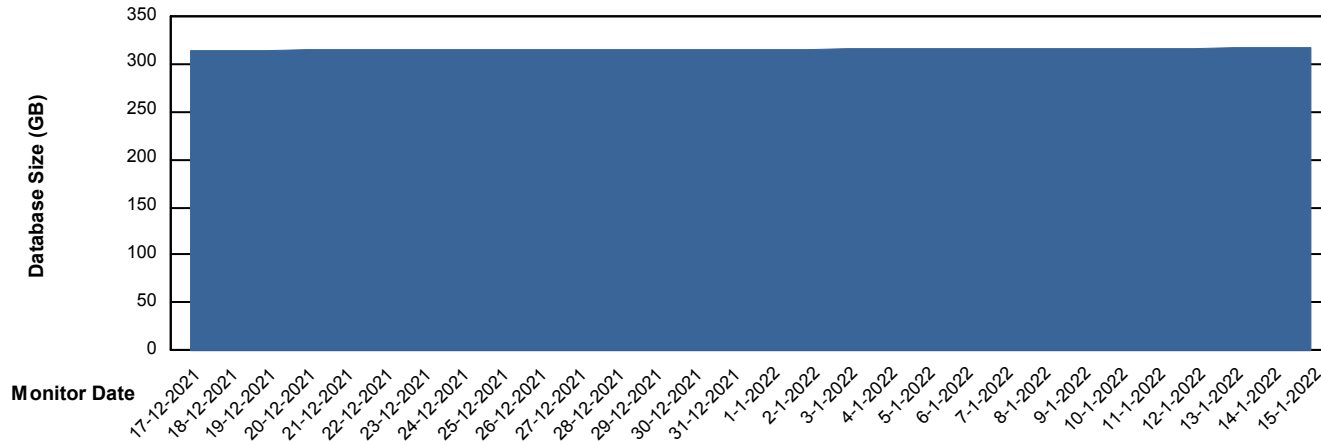

DATABASE SIZE VOSDB_Production

Database growth over last month