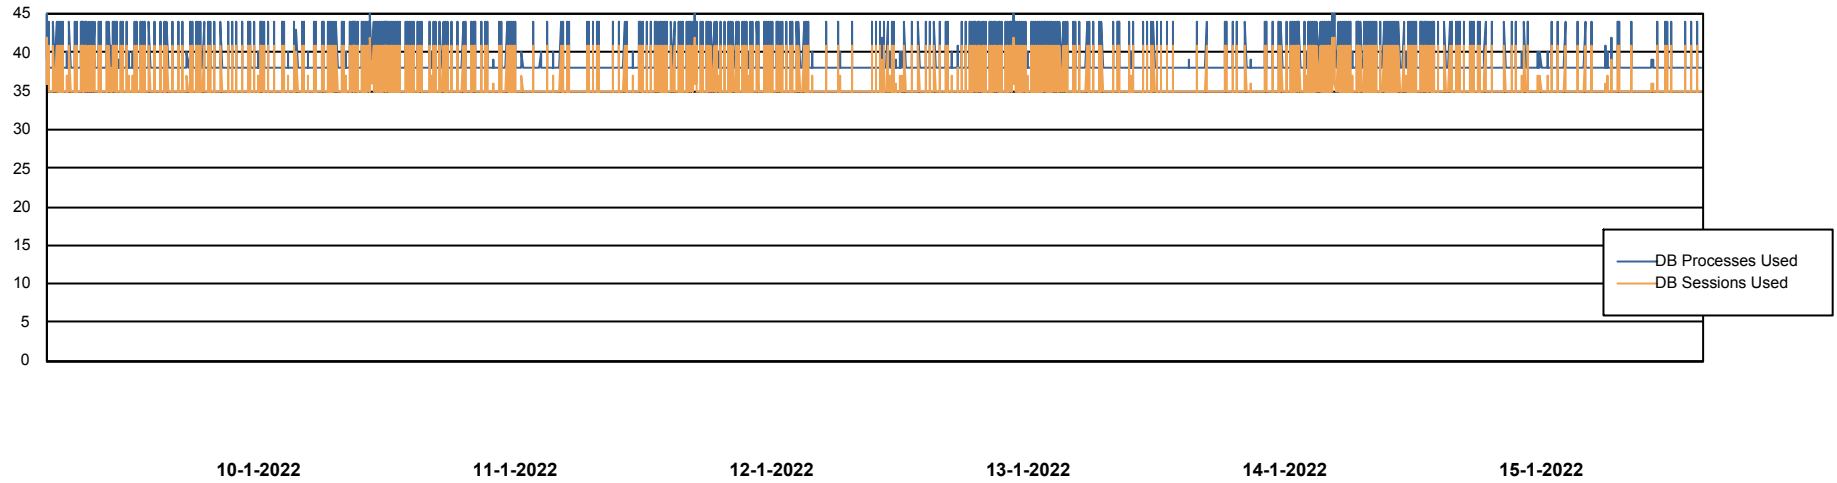

Weekly SLA Customer Report

Customer VOS_Production
Database ID 68

Database Performance VOSDB_BI

Weekly SLA Customer Report

Customer VOS_Production
Database ID 68

Database Performance VOSDB_Production

Weekly SLA Customer Report

Customer VOS_Production
Database ID 68

Database Performance VOSDB_Standby

DB Processes Max 500

Weekly SLA Customer Report

Customer VOS_Production
Database ID 68

DATABASE SIZE VOSDB_BI

Database growth over last month