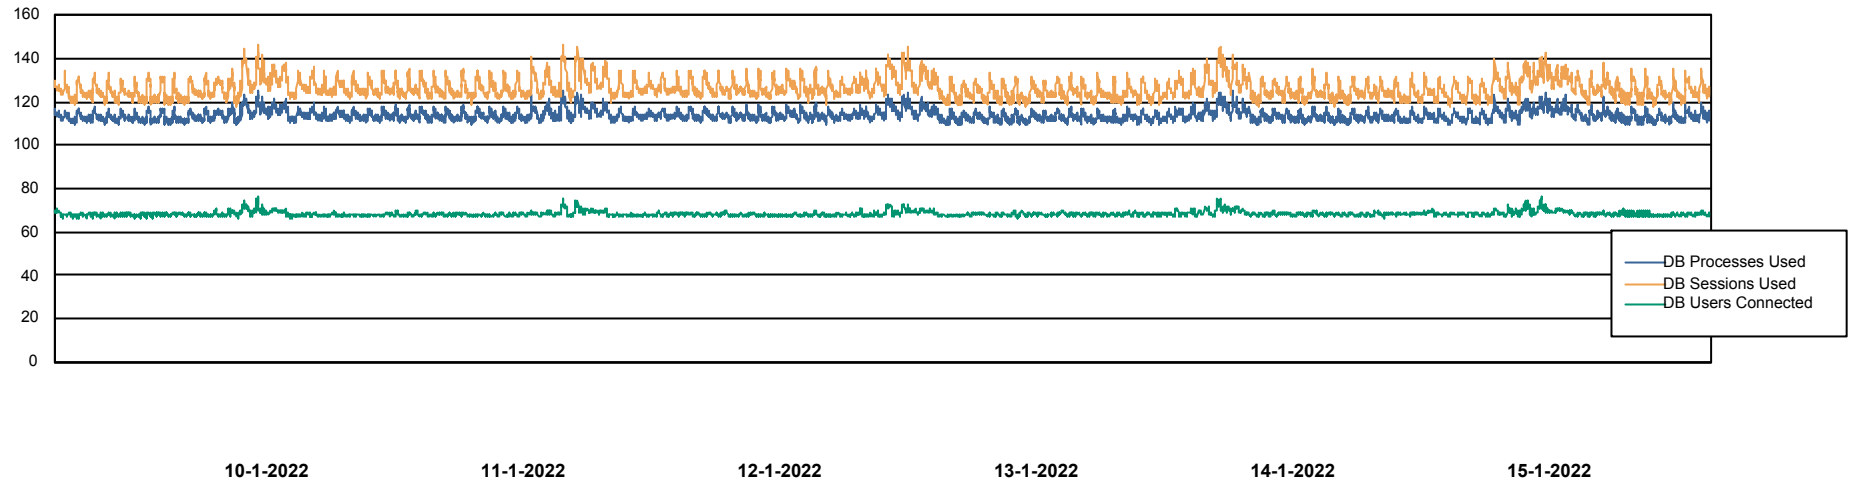

Database Performance VOSDB_BI