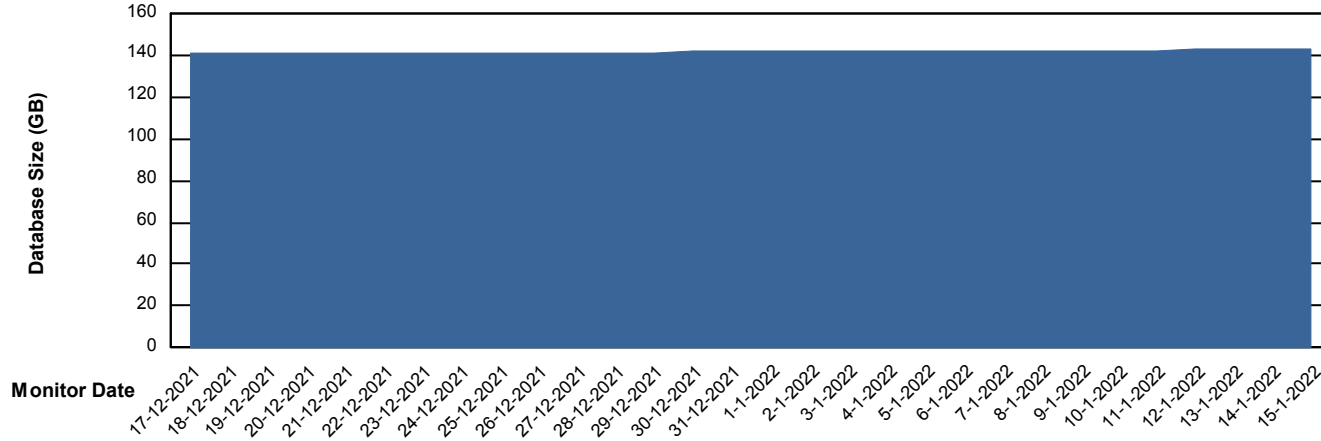

Customer VOS_Production
Database ID 68

Database Performance VOSDB_Standby

DB Processes Max 500

Weekly SLA Customer Report

Customer VOS_Production
Database ID 68

DATABASE SIZE VOSDB_BI

Database growth over last month