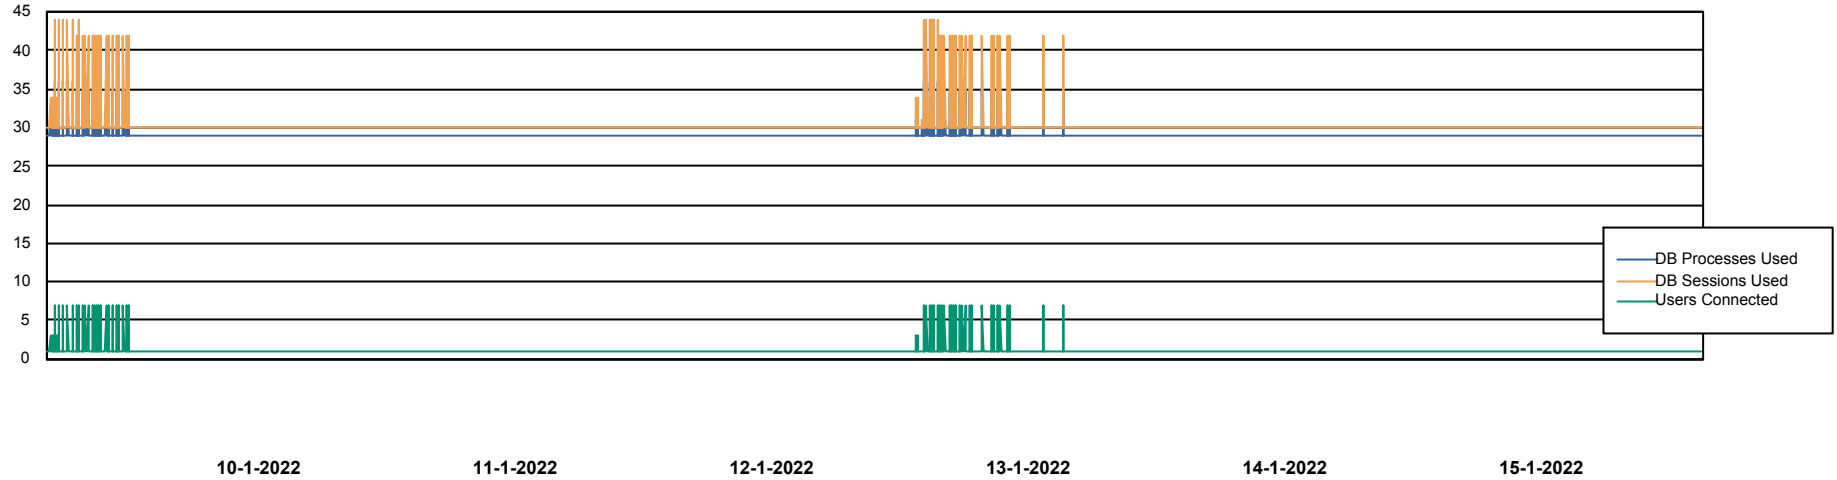

Weekly SLA Customer Report

Customer SPO_Production Silver
Database ID 57

Database Performance SPODB_BI

DB Processes Max 500
DB Sessions Max 772

Weekly SLA Customer Report

Customer SPO_Production Silver
Database ID 57

Database Performance SPODB_Production

DB Processes Max 300
DB Sessions Max 472

Weekly SLA Customer Report

Customer SPO_Production Silver
Database ID 57

Database Performance SPODB_Standby

DB Processes Max 300
DB Sessions Max 472

Weekly SLA Customer Report

Customer SPO_Production Silver
Database ID 57

DATABASE SIZE SPODB_BI

Database growth over last month

DATABASE SIZE SPODB_Production

Database growth over last month

Weekly SLA Customer Report