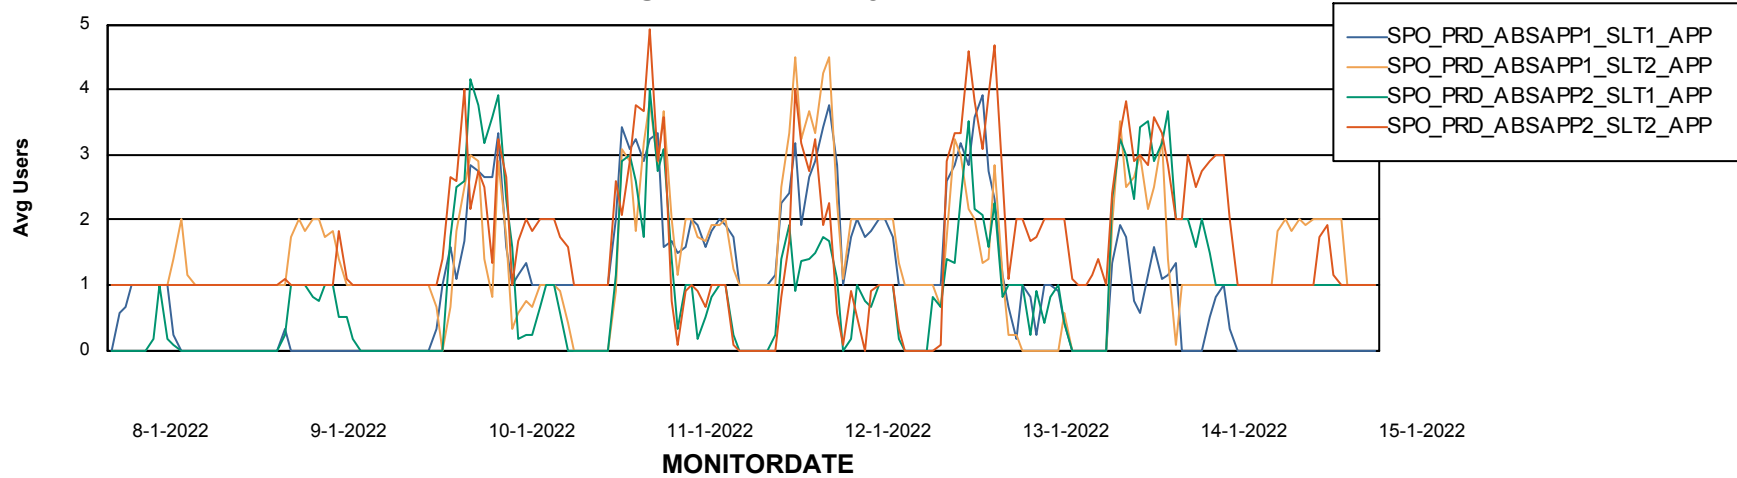

Avg users per day per ABS server