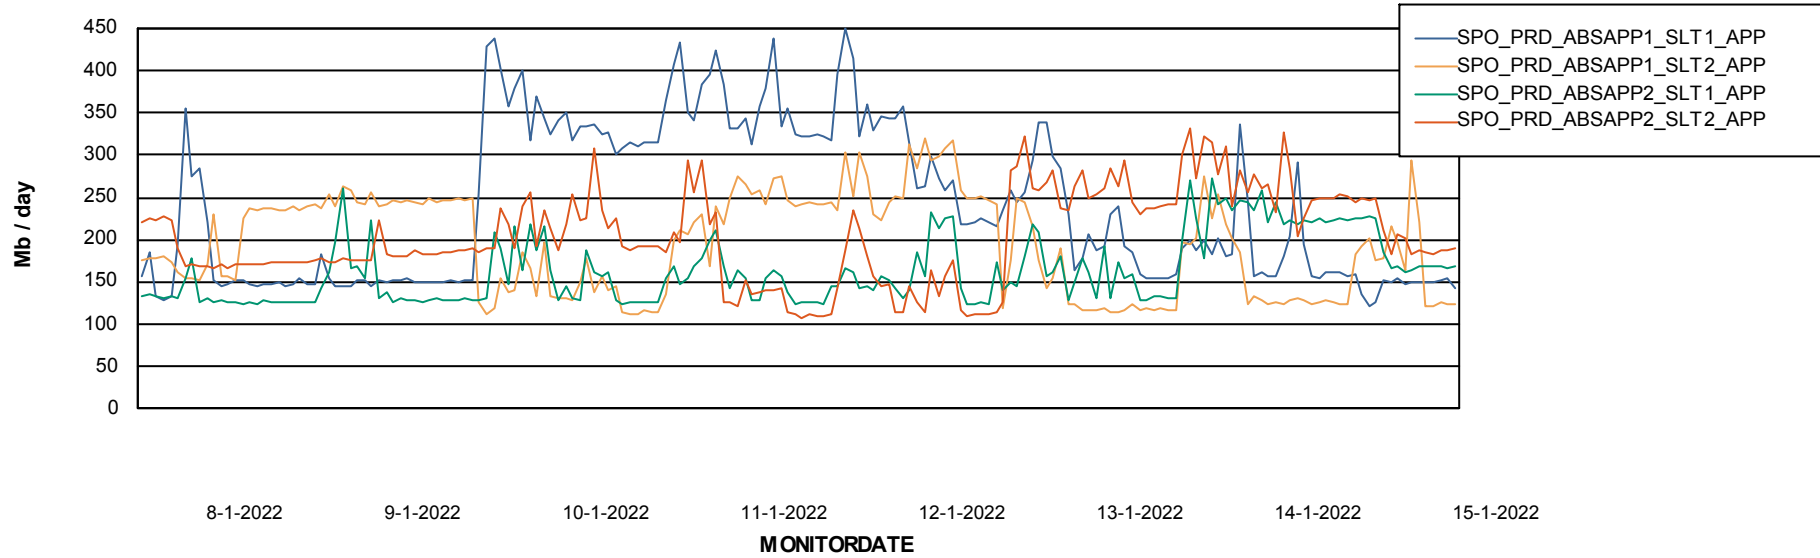

Standby Database Health SPO_Production Silver

Recovery lag for last 7 days

Weekly SLA Customer Report

Customer SPO_Production Silver
Database ID 57

ABSSolute Application Server Services

Avg memory used per ABS Server Service