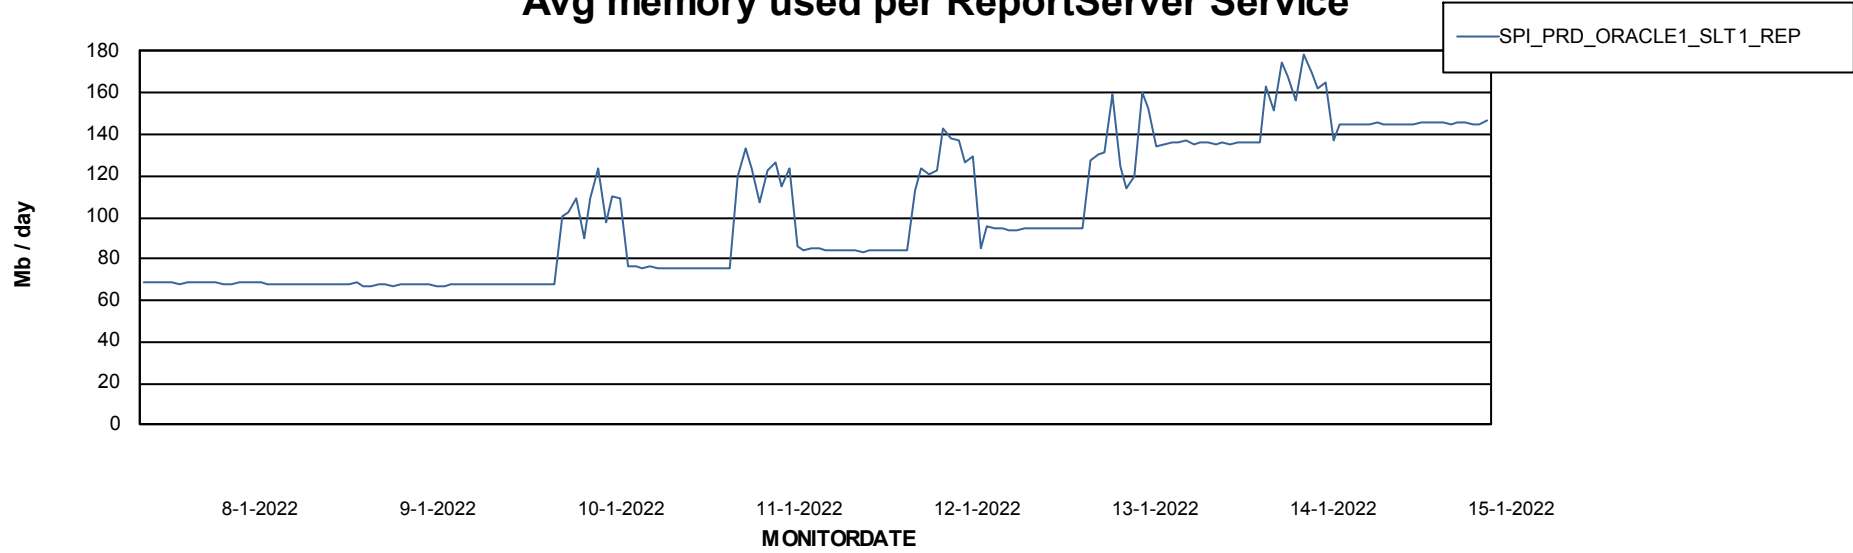

ABSSolute Application ReportServer Services

Avg memory used per ReportServer Service