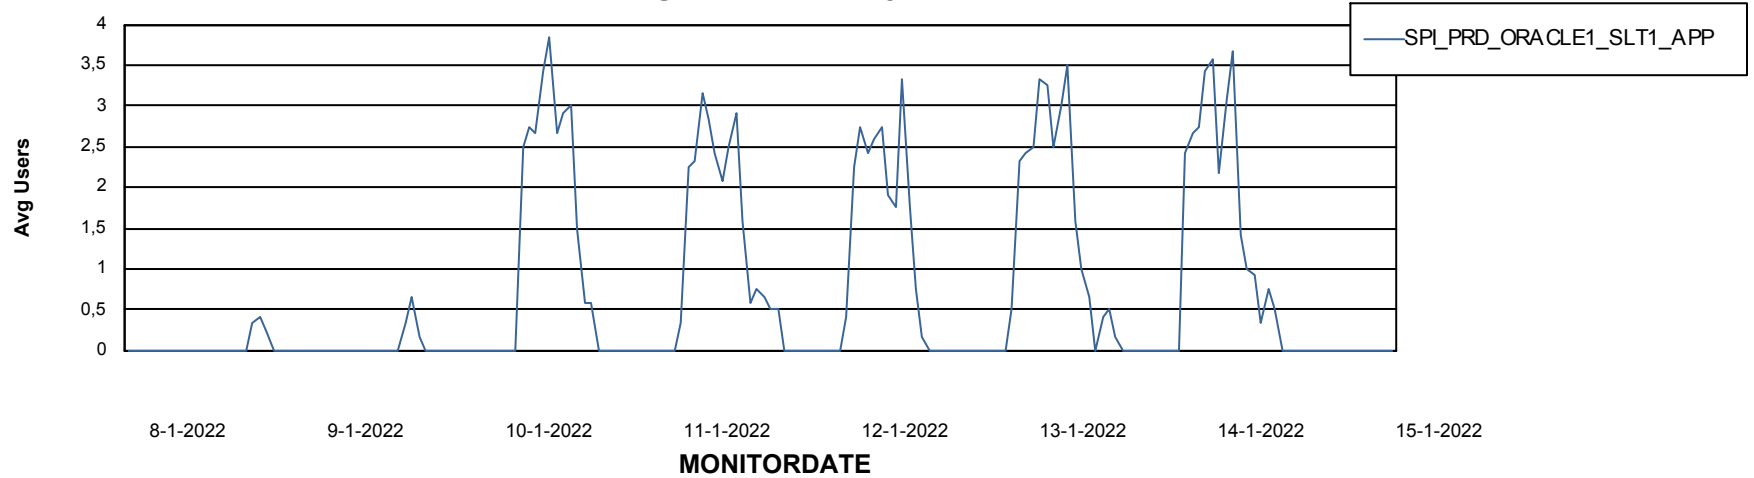

Weekly SLA Customer Report

Customer SPI_Production
Database ID 49

ABSSolute Application Server Services

Avg memory used per ABS Server Service

Avg users per day per ABS server

Weekly SLA Customer Report

Customer SPI_Production
Database ID 49