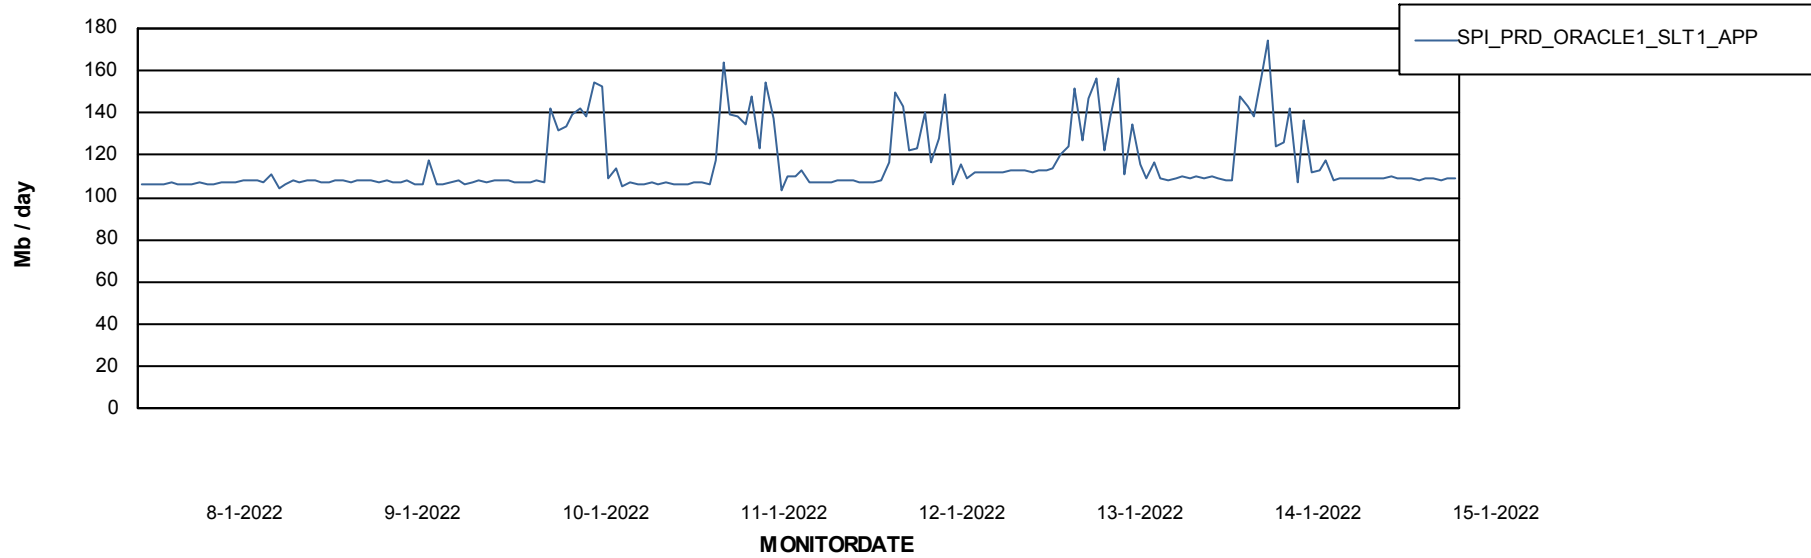

Weekly SLA Customer Report

Customer SPI_Production
Database ID 49

Database Performance SPIDB_Production

DB Processes Max 500

Weekly SLA Customer Report

Customer SPI_Production
Database ID 49

Database Performance SPIDB_Standby

DB Processes Max 500

Weekly SLA Customer Report

Customer SPI_Production
 Database ID 49

DATABASE SIZE SPIDB_Production

Database growth over last month

Database Tablespace SPIDB_Production

Date	Tablespace Name	Filesize (Gb)	Usedsize (Gb)	Percentage free
15-1-2022	ABSDATA	5	2	53
	INDX	8	4	52
14-1-2022	ABSDATA	5	2	53
	INDX	8	4	52
13-1-2022	ABSDATA	5	2	53
	INDX	8	4	52
12-1-2022	ABSDATA	5	2	53
	INDX	8	4	52
11-1-2022	ABSDATA	5	2	53
	INDX	8	4	52
10-1-2022	ABSDATA	5	2	53
	INDX	8	4	52
9-1-2022	ABSDATA	5	2	53
	INDX	8	4	52

Weekly SLA Customer Report

Customer SPI_Production
Database ID 49

ABSSolute Application Server Services

Avg memory used per ABS Server Service

Avg users per day per ABS server

Weekly SLA Customer Report

Customer SPI_Production
Database ID 49