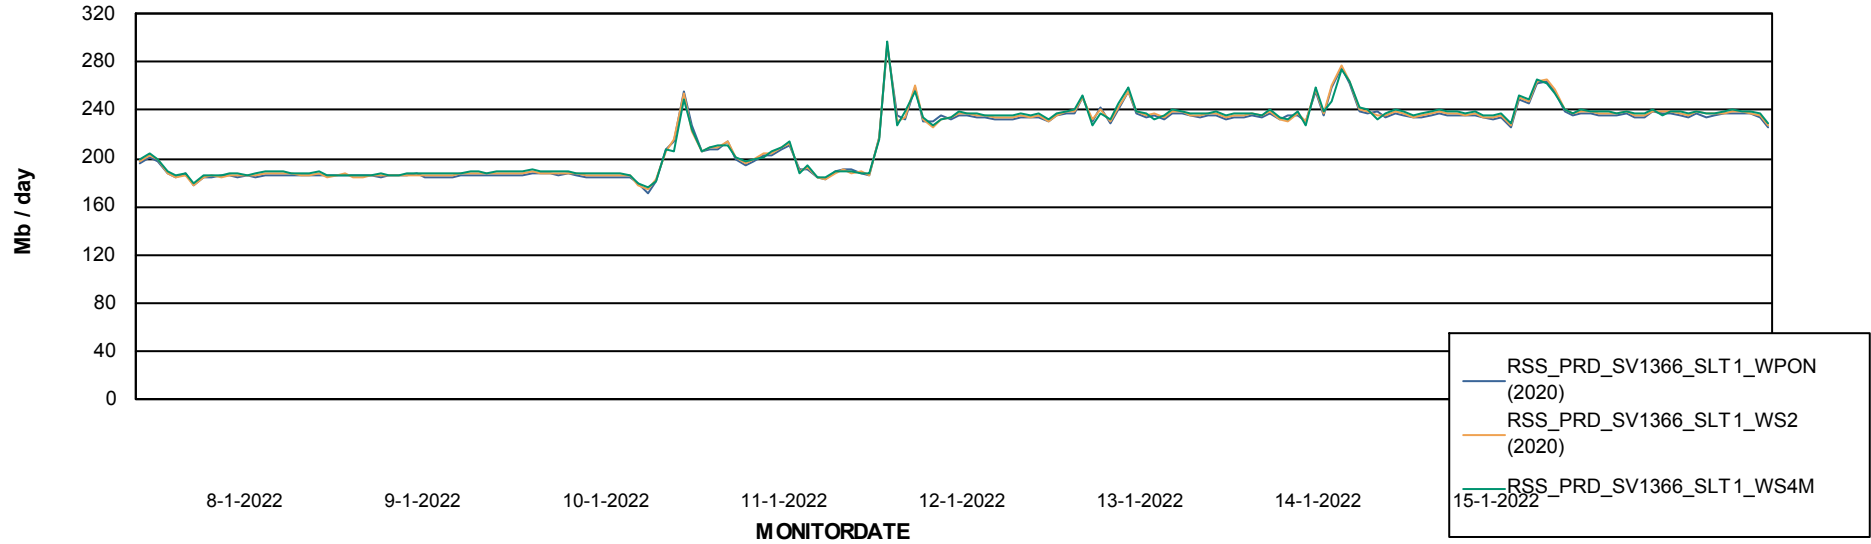

ABSSolute Application ReportServer Services

Avg memory used per ReportServer Service

Weekly SLA Customer Report

Customer RSS Production
Database ID 52

ABSSolute Web Component Services

Avg memory used per ABS Web component