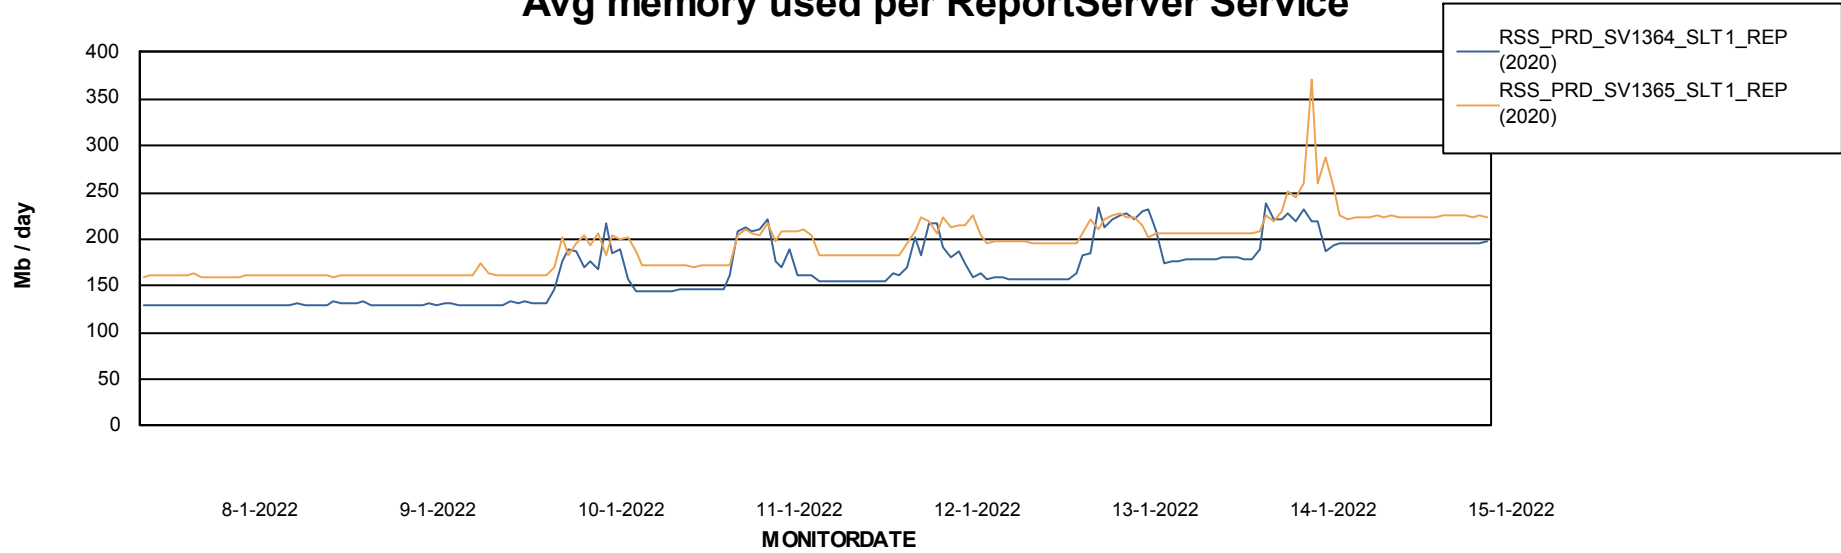

ABSSolute Application ReportServer Services

Avg memory used per ReportServer Service