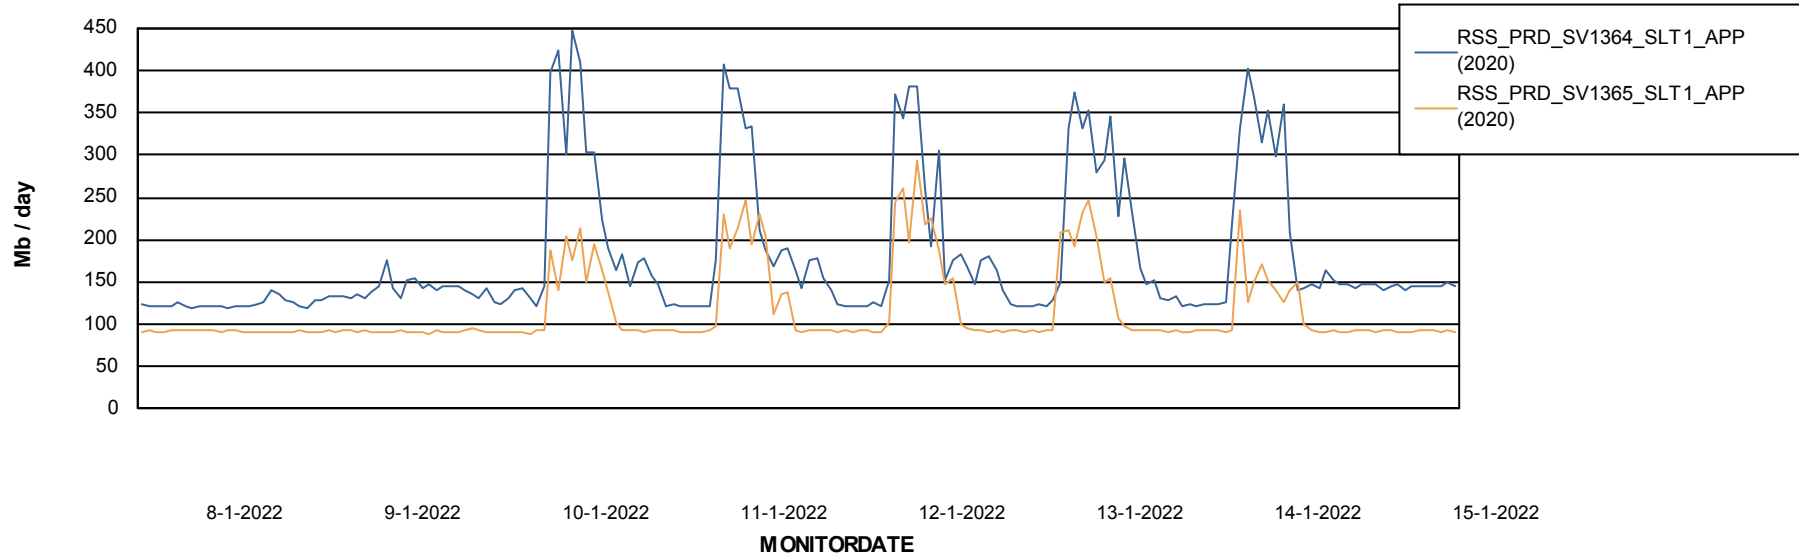

Database Tablespace RSS_DB_Primary (2020)

Date	Tablespace Name	Filesize (Gb)	Usedsize (Gb)	Percentage free
15-1-2022	ABSDATA	43	36	16
	INDX	48	40	17
14-1-2022	ABSDATA	43	36	16
	INDX	48	40	17
13-1-2022	ABSDATA	43	36	16
	INDX	48	40	17
12-1-2022	ABSDATA	43	36	16
	INDX	48	40	17
11-1-2022	ABSDATA	43	36	16
	INDX	48	40	17
10-1-2022	ABSDATA	43	36	16
	INDX	48	40	17
9-1-2022	ABSDATA	43	36	16
	INDX	48	40	17

Weekly SLA Customer Report

Customer RSS Production
Database ID 52

ABSSolute Application Server Services

Avg memory used per ABS Server Service

Avg users per day per ABS server

Weekly SLA Customer Report

Customer RSS Production
Database ID 52