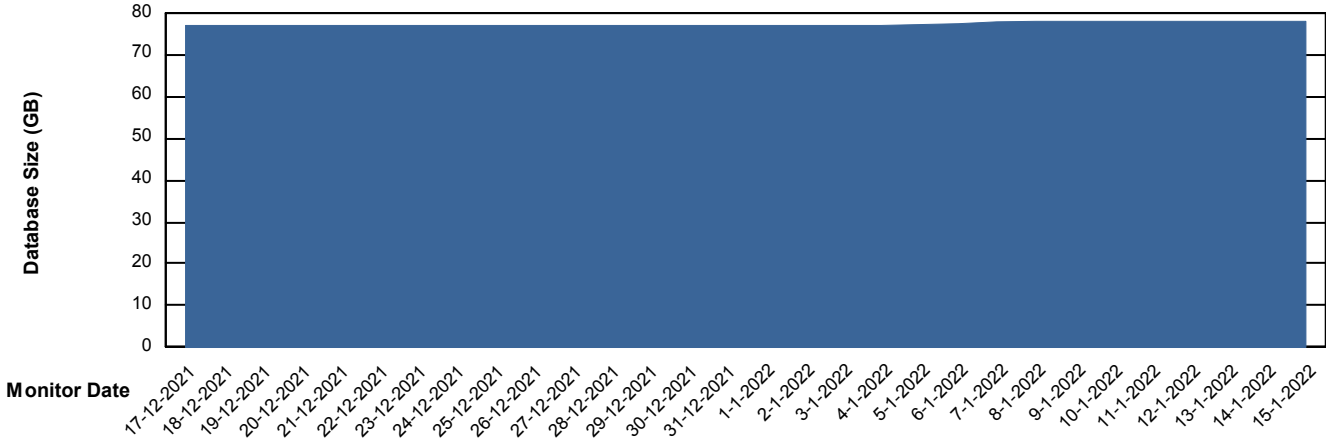

Database Performance RSS_DB_Standby (2020)

DB Processes Max 300
DB Sessions Max 472

Weekly SLA Customer Report

Customer RSS Production
 Database ID 52

DATABASE SIZE RSS_DB_Primary (2020)

Database growth over last month

Database Tablespace RSS_DB_Primary (2020)

Date	Tablespace Name	Filesize (Gb)	Usedsize (Gb)	Percentage free
15-1-2022	ABSDATA	43	36	16
	INDX	48	40	17
14-1-2022	ABSDATA	43	36	16
	INDX	48	40	17
13-1-2022	ABSDATA	43	36	16
	INDX	48	40	17
12-1-2022	ABSDATA	43	36	16
	INDX	48	40	17
11-1-2022	ABSDATA	43	36	16
	INDX	48	40	17
10-1-2022	ABSDATA	43	36	16
	INDX	48	40	17
9-1-2022	ABSDATA	43	36	16
	INDX	48	40	17