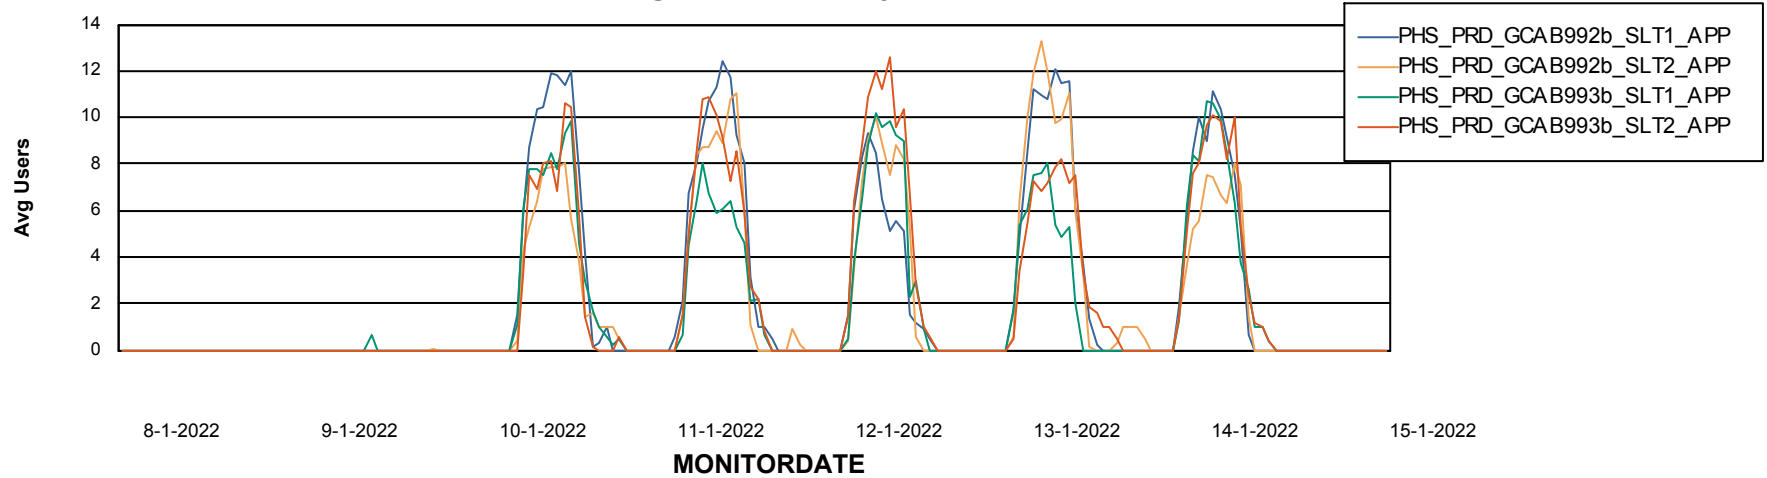

Avg users per day per ABS server