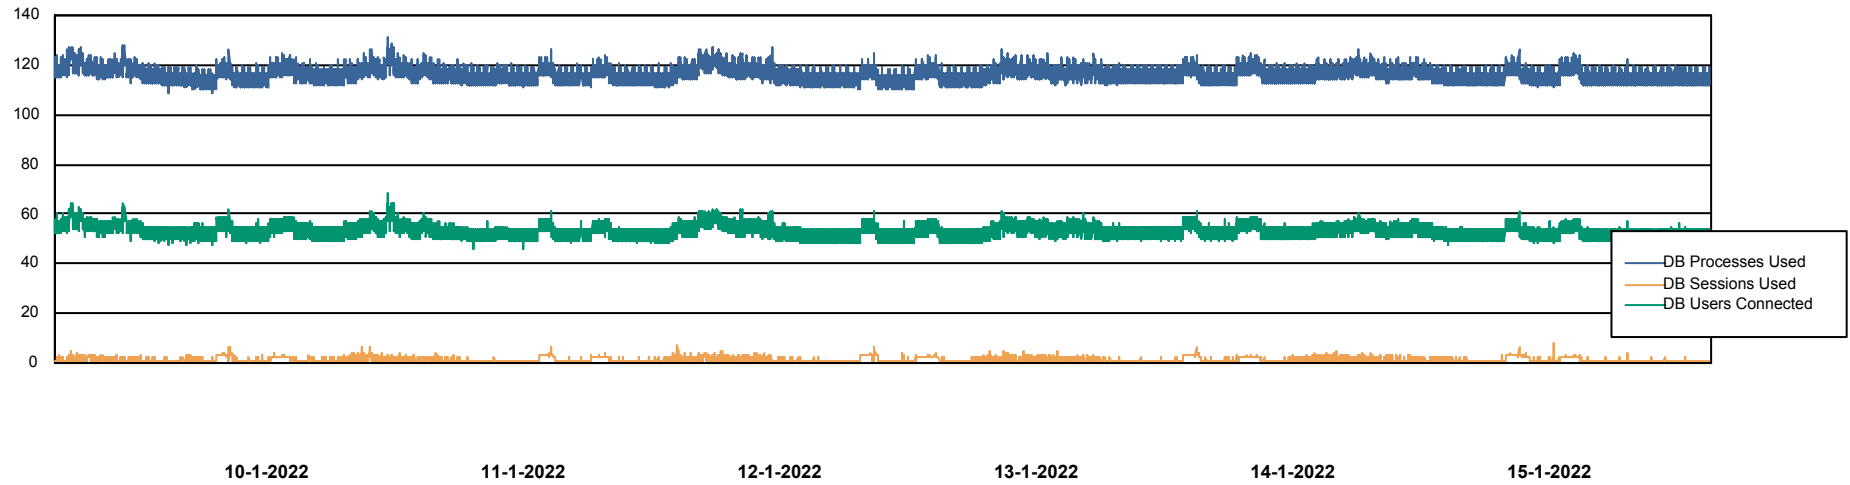

Database Performance PHSDB_Production

DB Processes Max 1,000