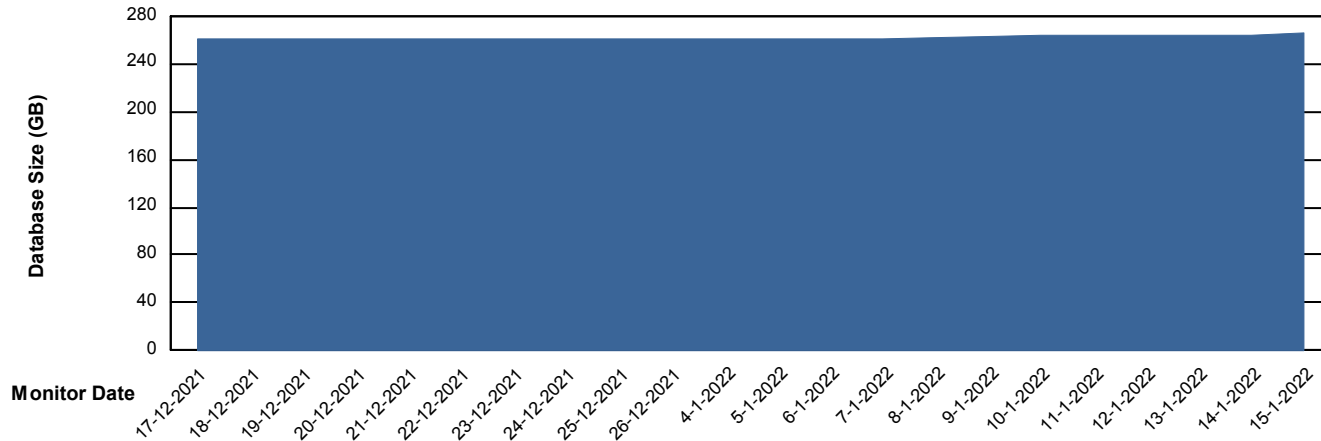

DATABASE SIZE PHSDB_Test

Database growth over last month