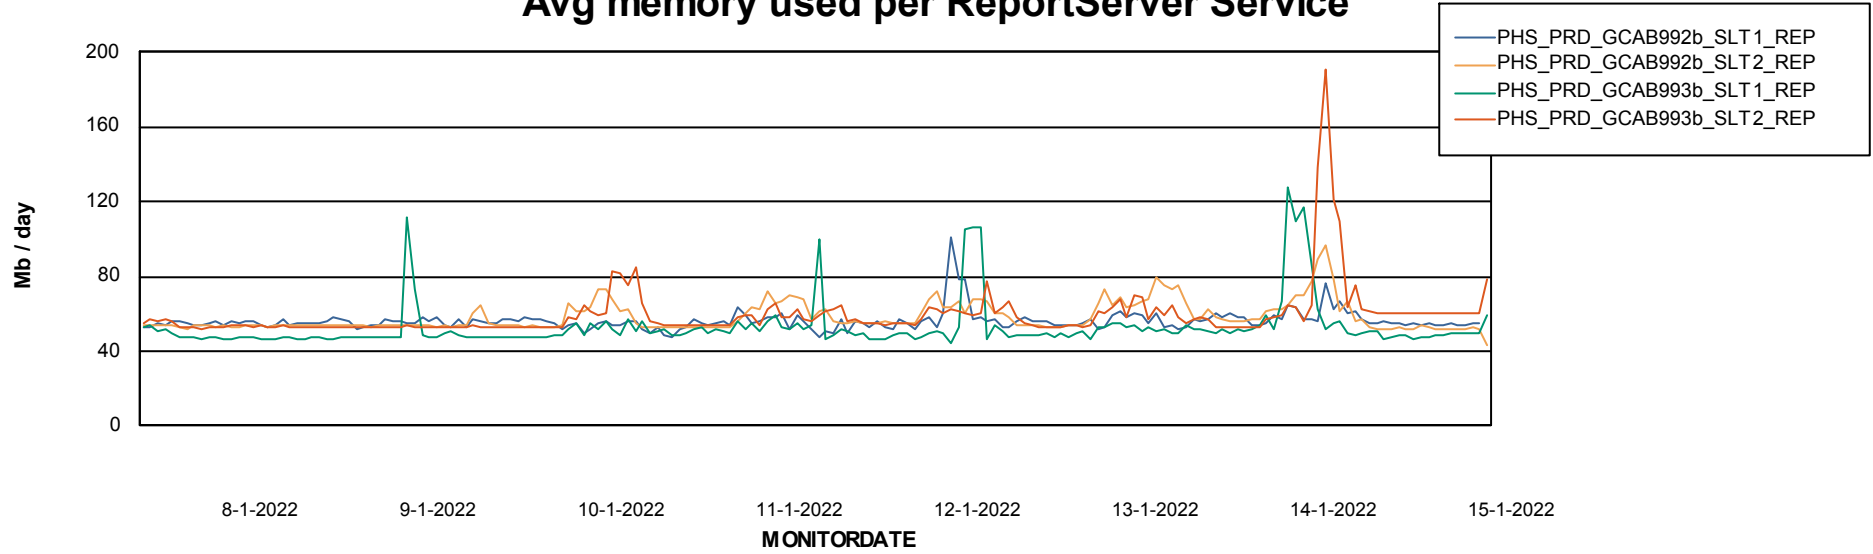

ABSSolute Application ReportServer Services

Avg memory used per ReportServer Service