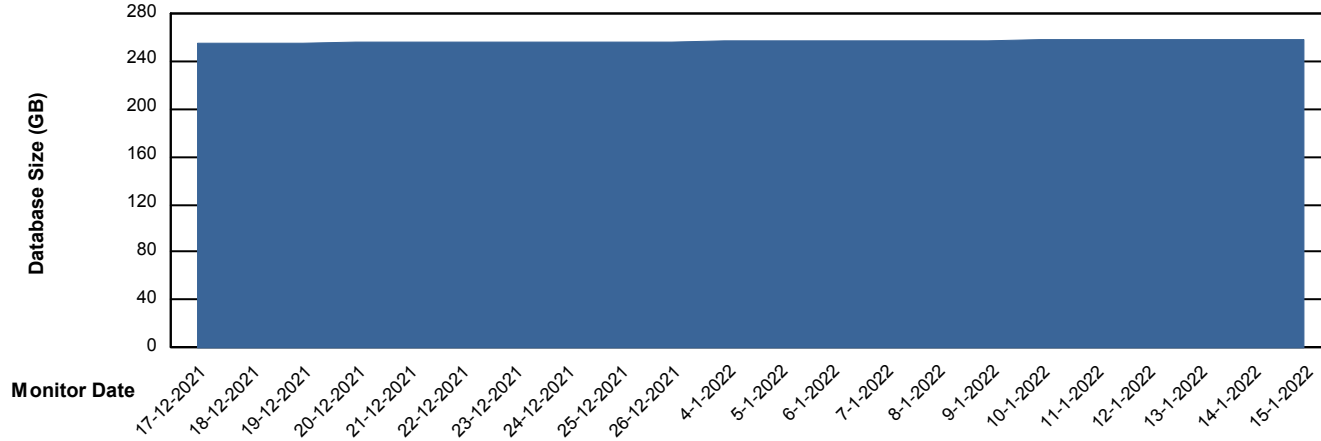

DATABASE SIZE PHSDB_Production

Database growth over last month