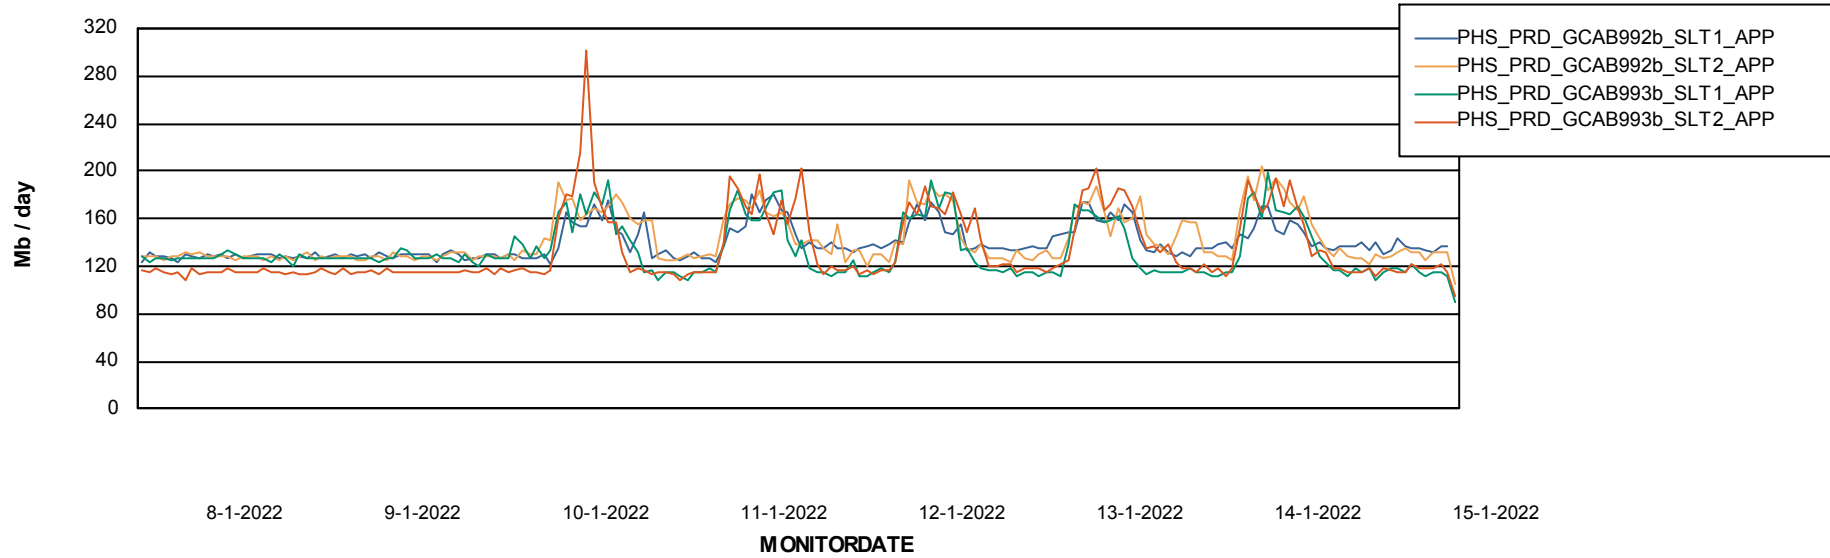

ABSSolute Application Server Services

Avg memory used per ABS Server Service