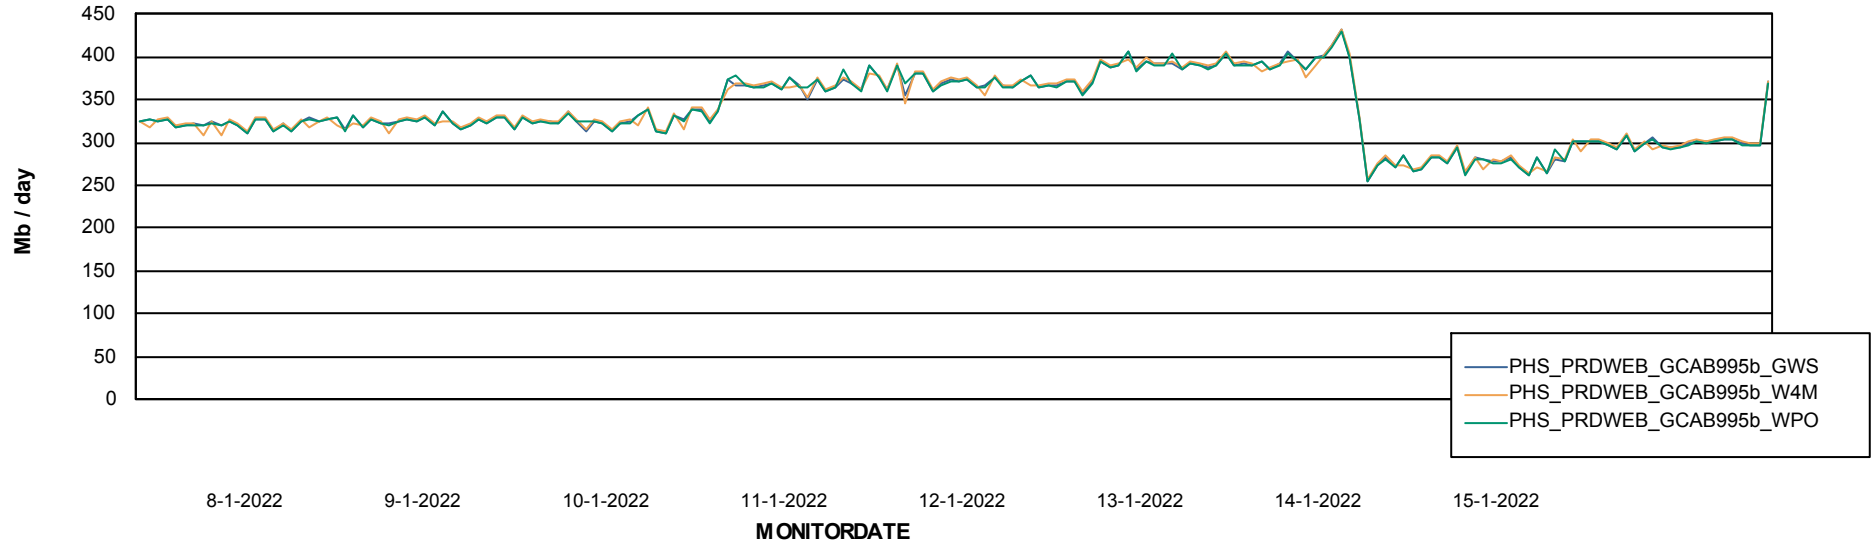

ABSSolute Web Component Services

Avg memory used per ABS Web component