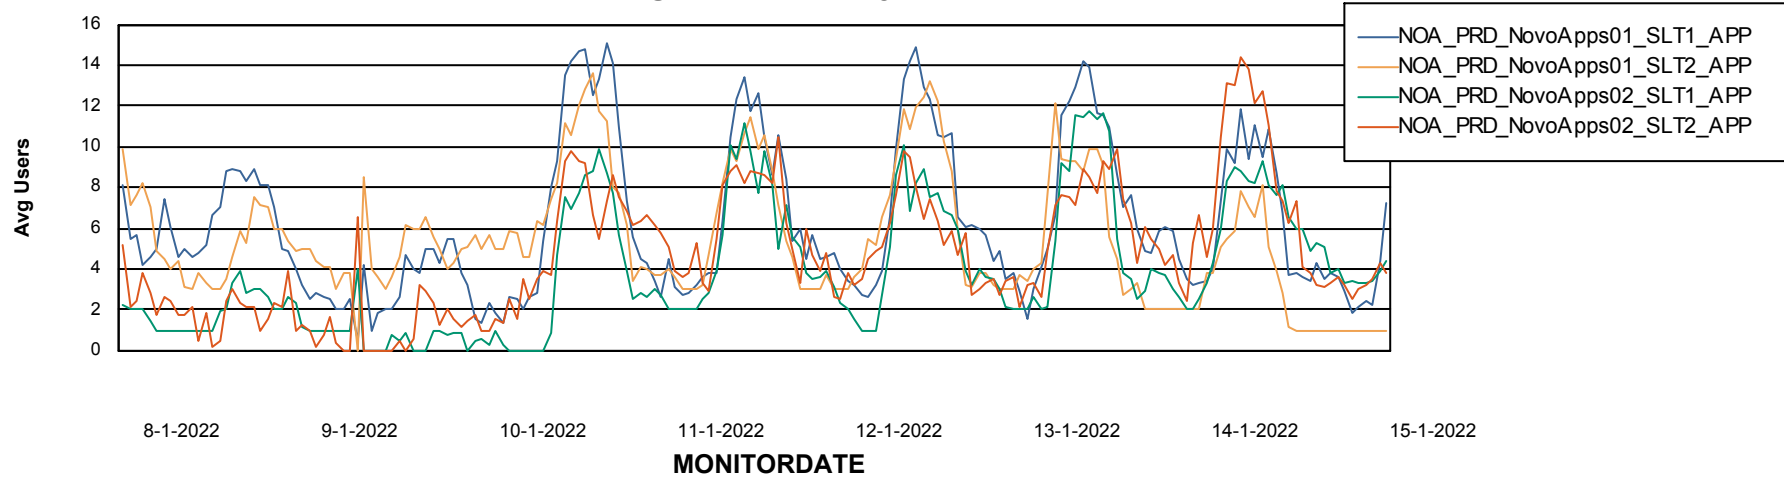

Weekly SLA Customer Report

Customer NOA_Production
Database ID 116

ABSSolute Application Server Services

Avg memory used per ABS Server Service

Avg users per day per ABS server

Weekly SLA Customer Report

Customer NOA_Production
Database ID 116