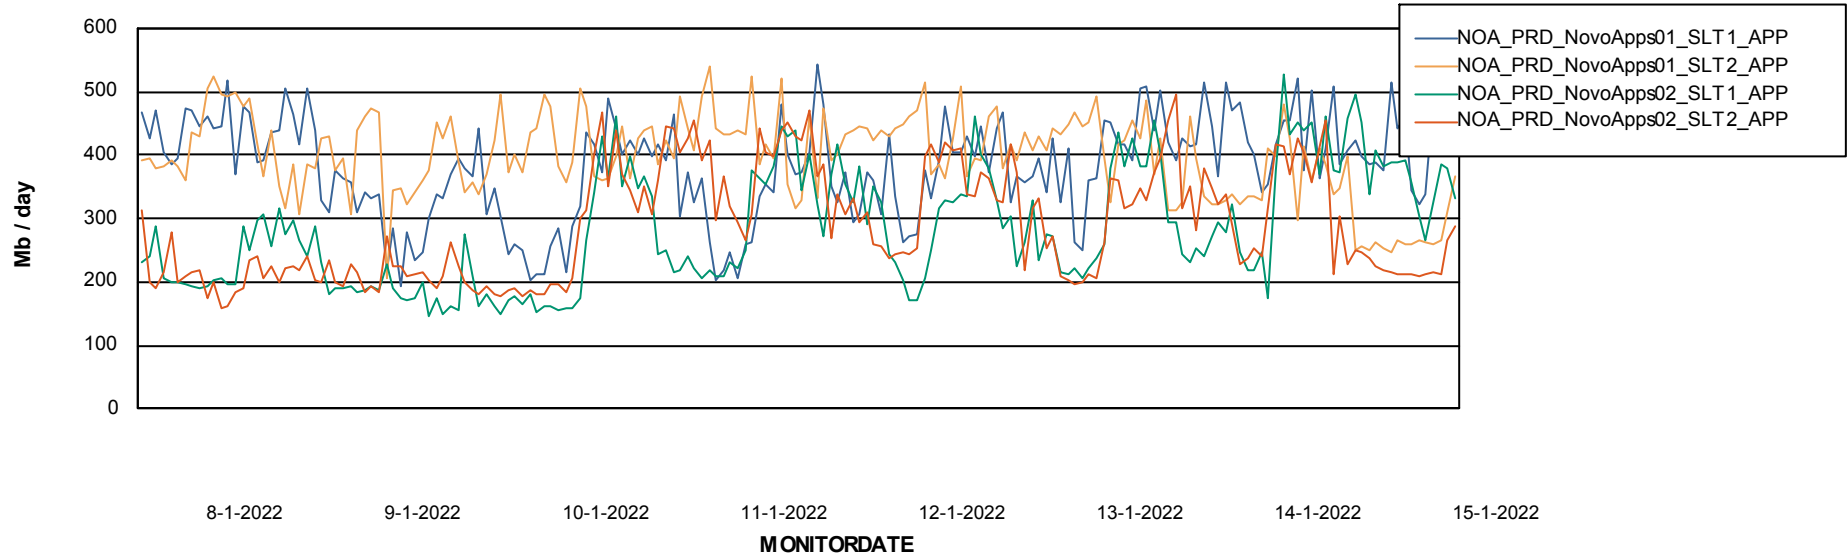

DB Processes Max 300

Weekly SLA Customer Report

Customer NOA_Production
 Database ID 116

DATABASE SIZE NOA_PRD_NovoABS01_DB

Database growth over last month

Database Tablespace NOA_PRD_NovoABS01_DB

Date	Tablespace Name	Filesize (Gb)	Usedsize (Gb)	Percentage free
15-1-2022	ABSDATA	148	105	29
	INDX	184	141	23
14-1-2022	ABSDATA	148	105	29
	INDX	184	141	23
13-1-2022	ABSDATA	148	105	29
	INDX	184	141	23
12-1-2022	ABSDATA	148	105	29
	INDX	184	141	23
11-1-2022	ABSDATA	148	105	29
	INDX	184	141	24
10-1-2022	ABSDATA	148	105	29
	INDX	184	141	24
9-1-2022	ABSDATA	148	105	29
	INDX	184	140	24

Weekly SLA Customer Report

Customer NOA_Production
Database ID 116

ABSSolute Application Server Services

Avg memory used per ABS Server Service

Avg users per day per ABS server

Weekly SLA Customer Report

Customer NOA_Production
Database ID 116