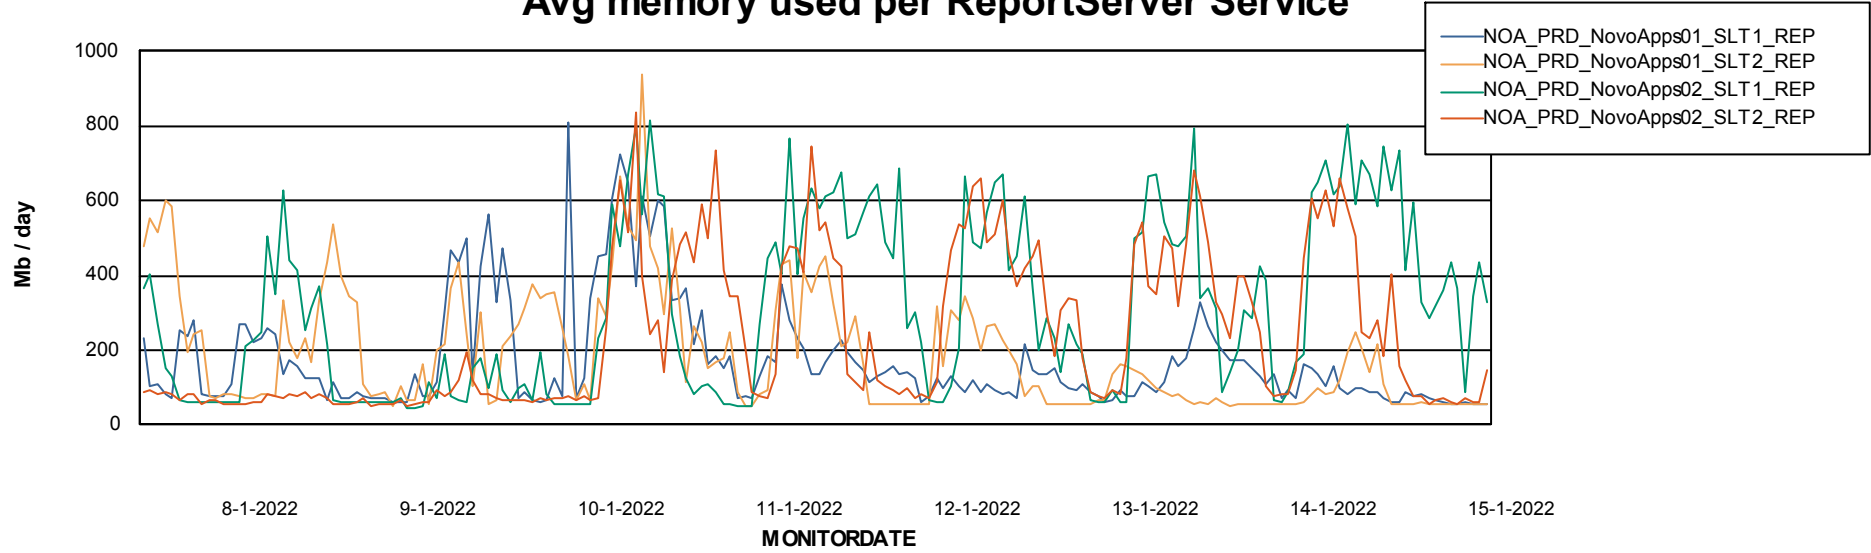

ABSSolute Application ReportServer Services

Avg memory used per ReportServer Service