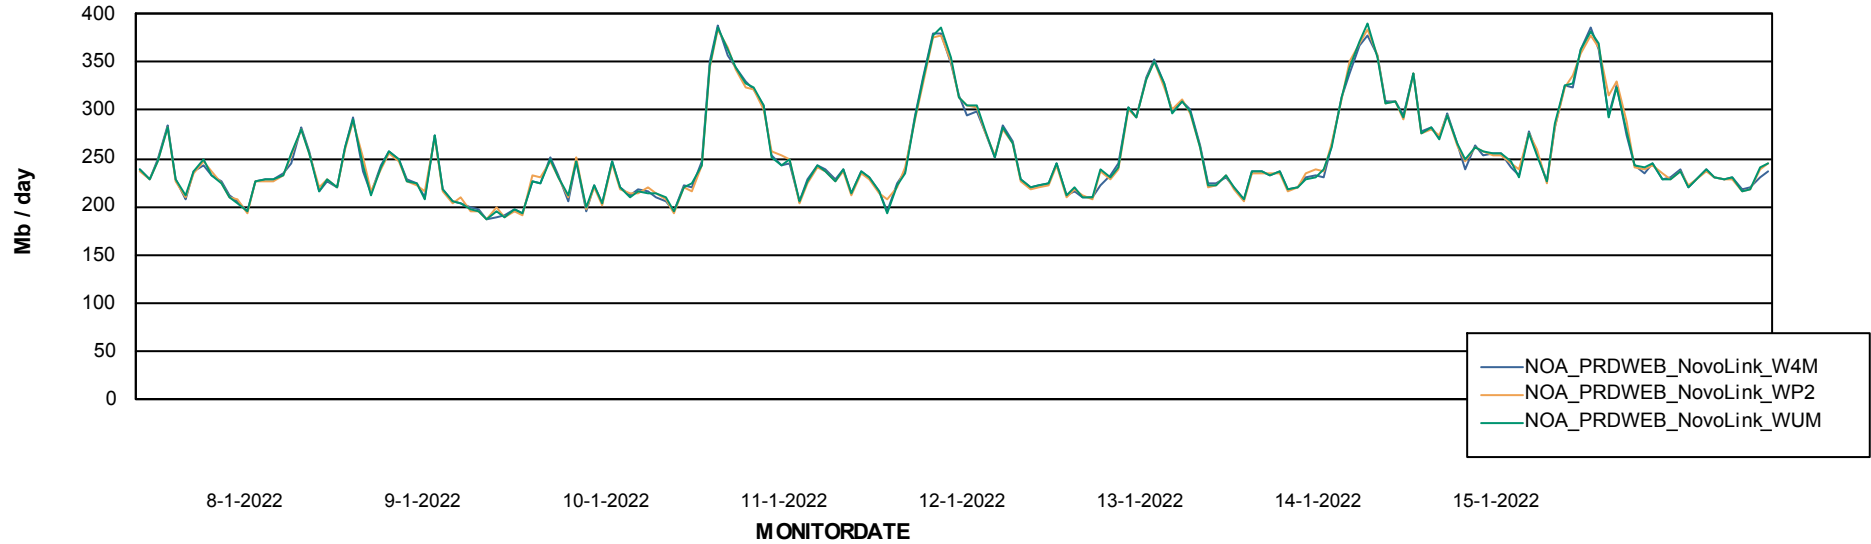

ABSSolute Application ReportServer Services

Avg memory used per ReportServer Service

Weekly SLA Customer Report

Customer NOA_Production
Database ID 116

ABSSolute Web Component Services

Avg memory used per ABS Web component