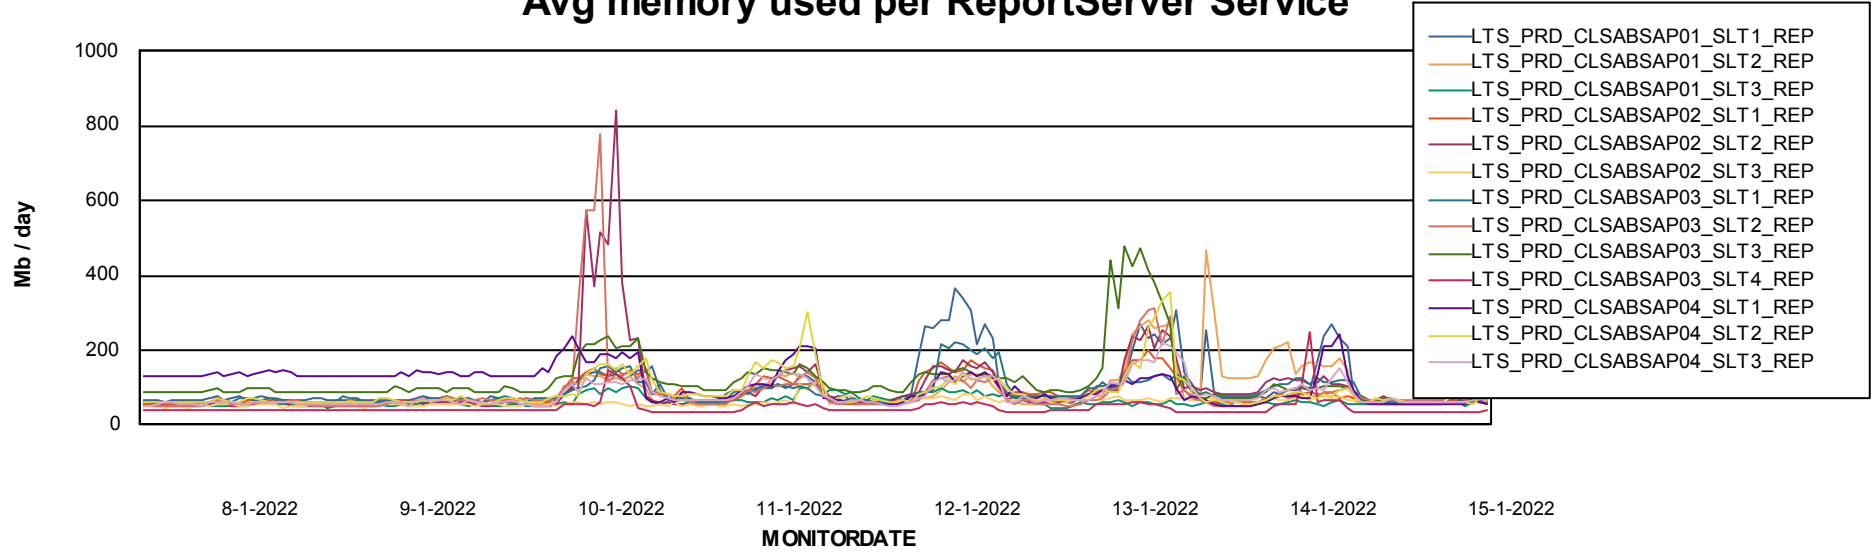

ABSSolute Application ReportServer Services

Avg memory used per ReportServer Service