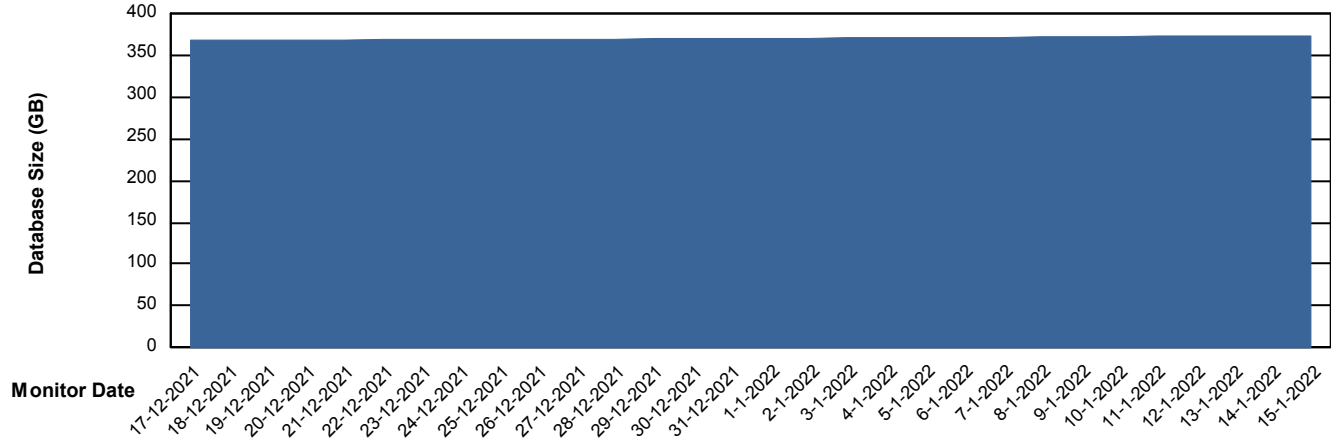

Database growth over last month