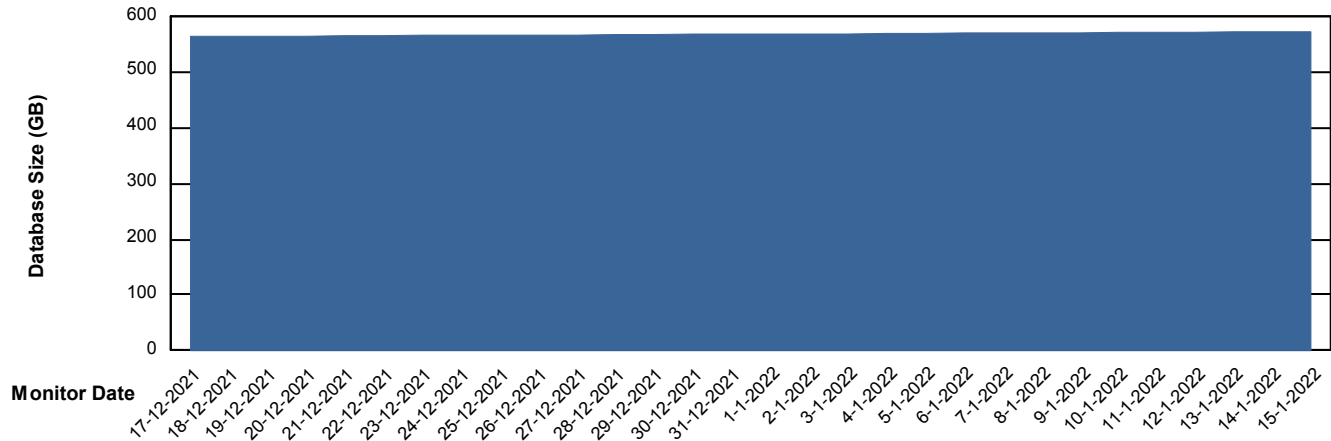

Customer LTS(CleanLease)_Production
Database ID 126

DATABASE SIZE LTS_PROD_CLSABSBI01_BI

Database growth over last month

DATABASE SIZE LTS_PROD_CLSABSDB01_PRDB

Database growth over last month

Weekly SLA Customer Report