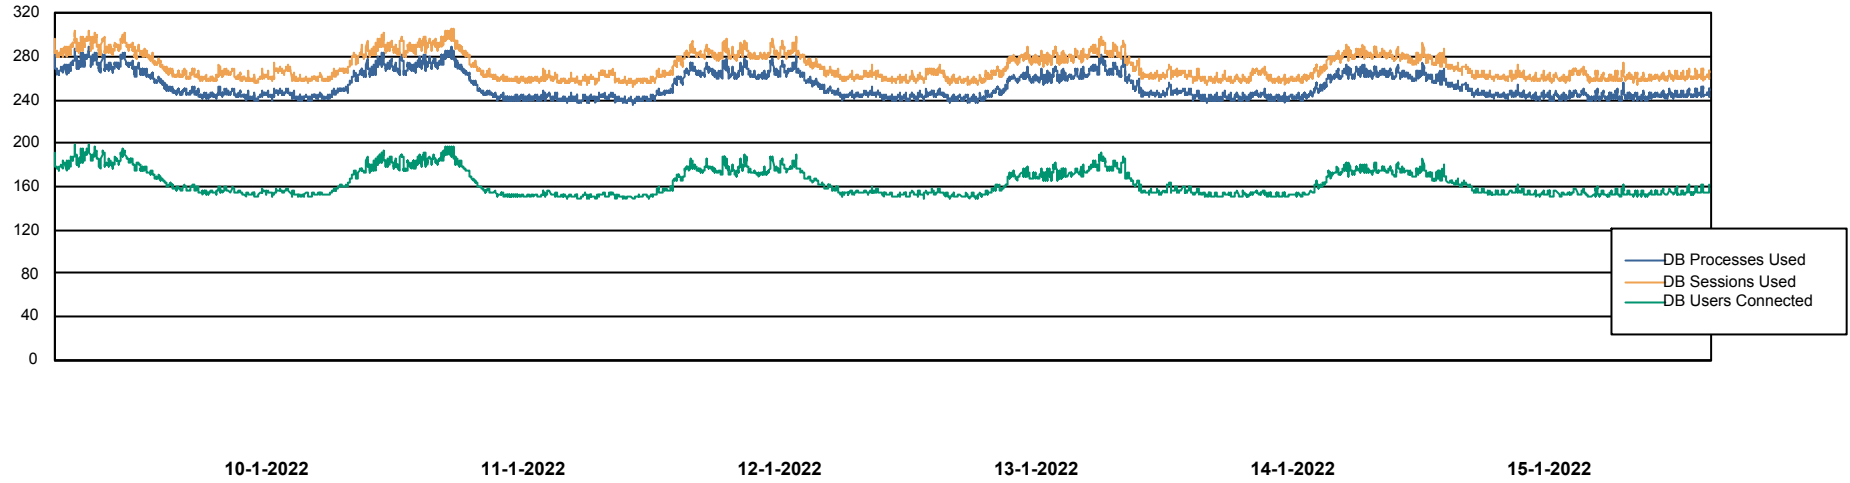

Weekly SLA Customer Report

Customer LTS(CleanLease)_Production
Database ID 126

Database Performance LTS_PROD_CLSABSBI01_BI

Weekly SLA Customer Report

Customer LTS(CleanLease)_Production
Database ID 126

Database Performance LTS_PROD_CLSABSD01_PRDB