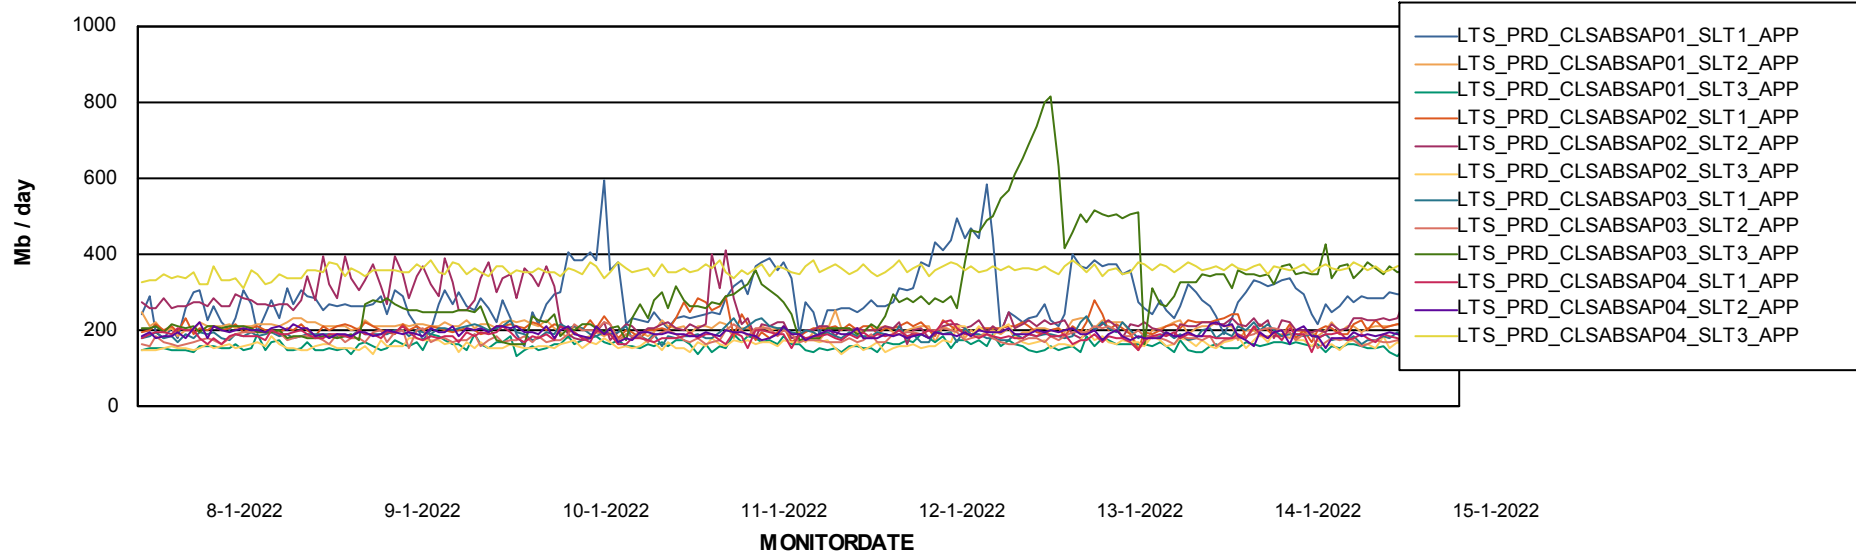

ABSSolute Application Server Services

Avg memory used per ABS Server Service