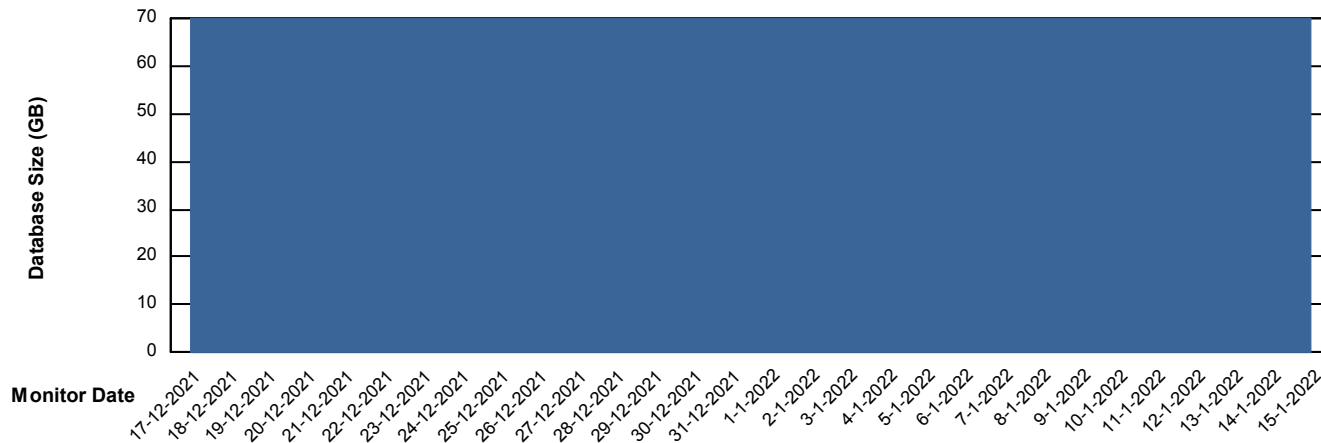

DATABASE SIZE KLA_TST_KLAHQORA04_DB

Database growth over last month