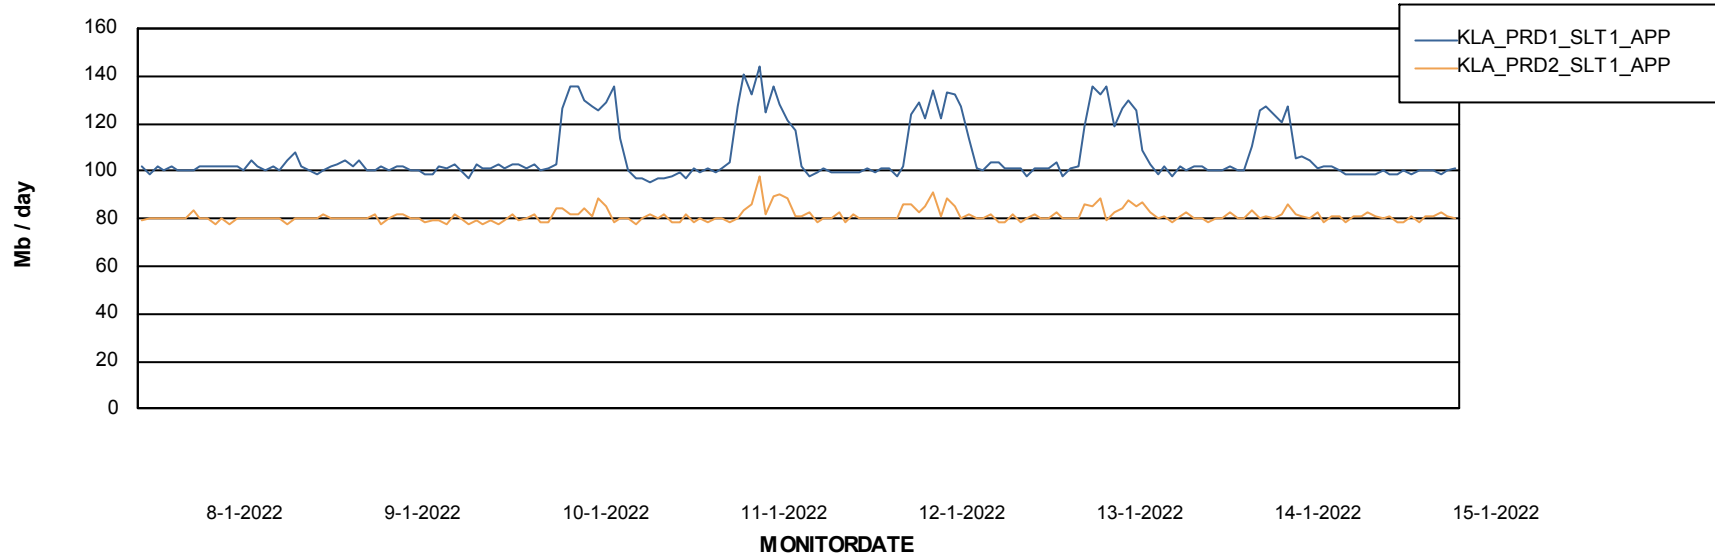

ABSSolute Application Server Services

Avg memory used per ABS Server Service