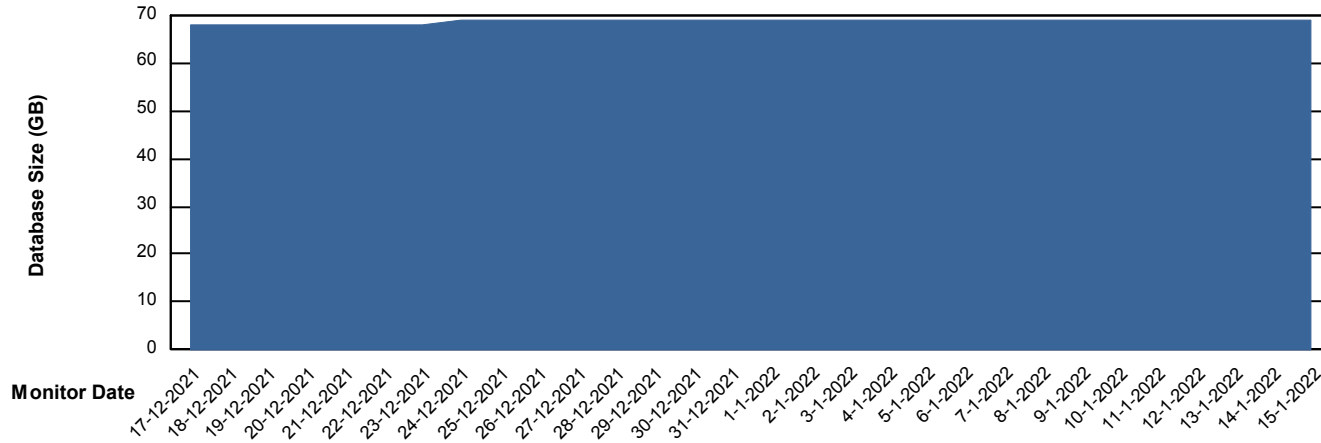

DATABASE SIZE KLA_PRD_KLAHQORA03_DB

Database growth over last month