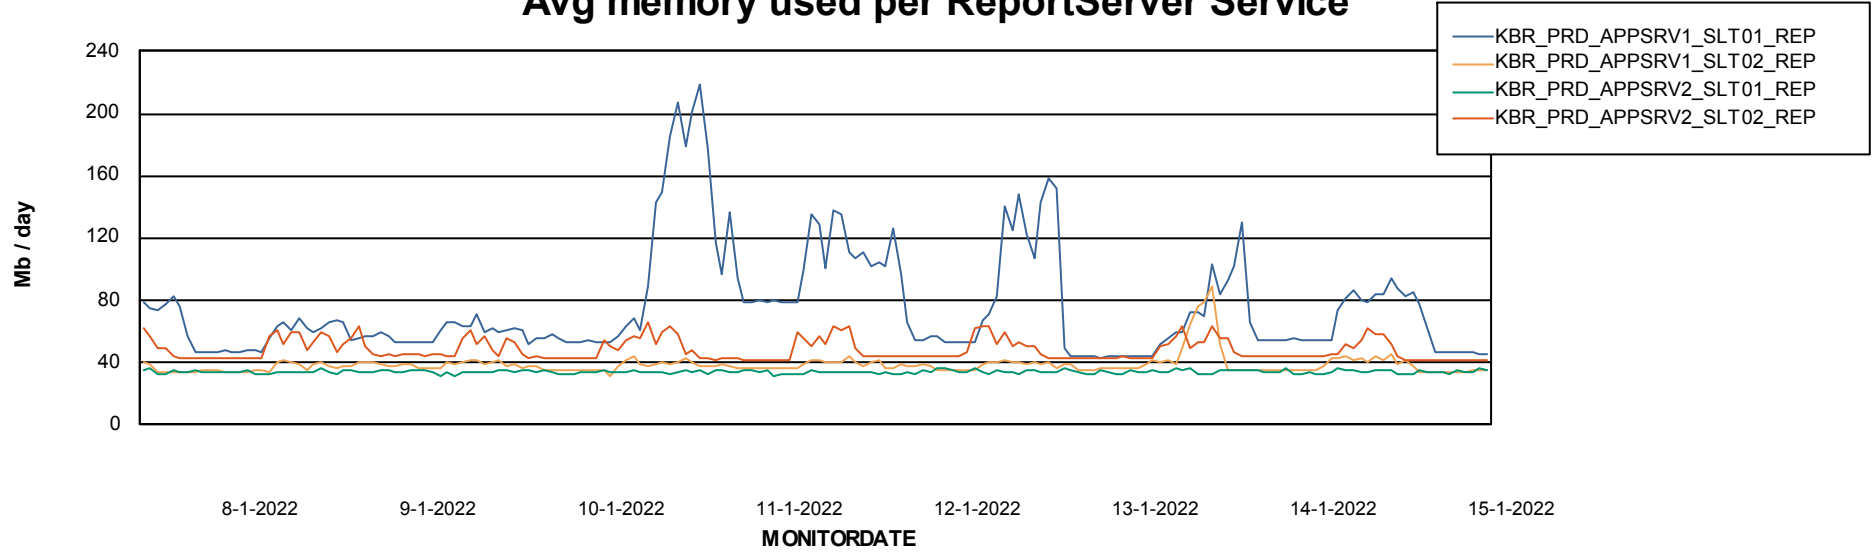

ABSSolute Application Server Services

Avg memory used per ReportServer Service