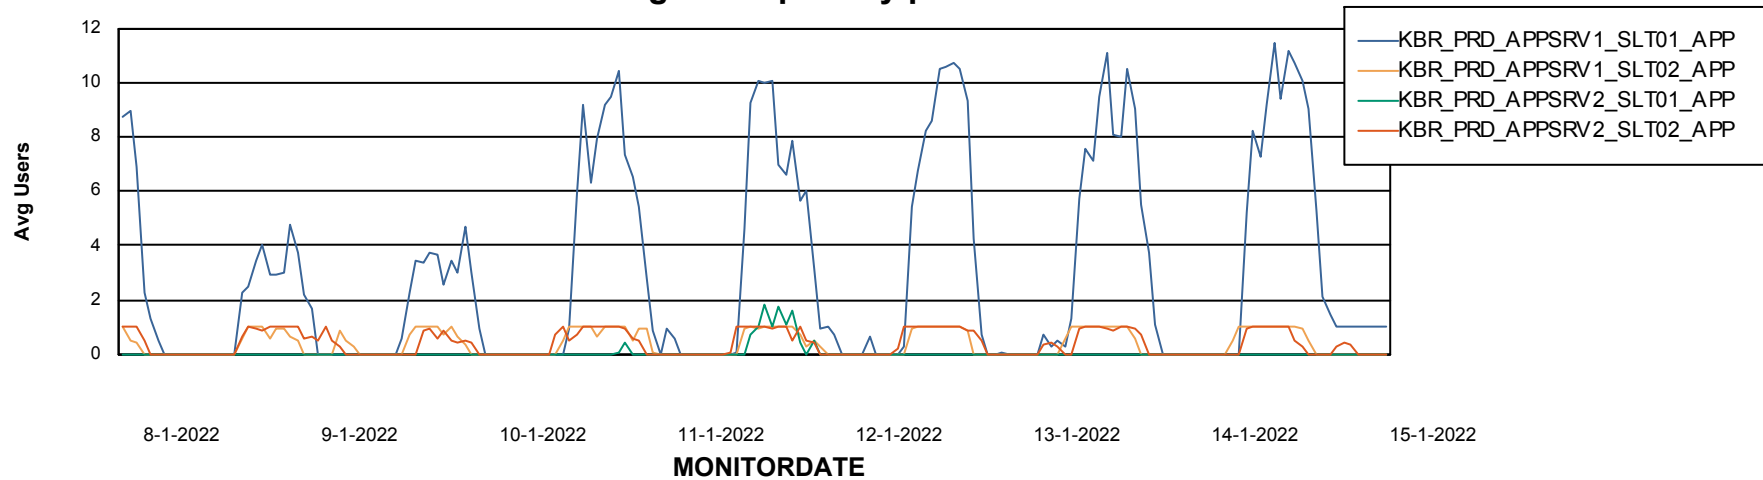

Avg users per day per ABS server