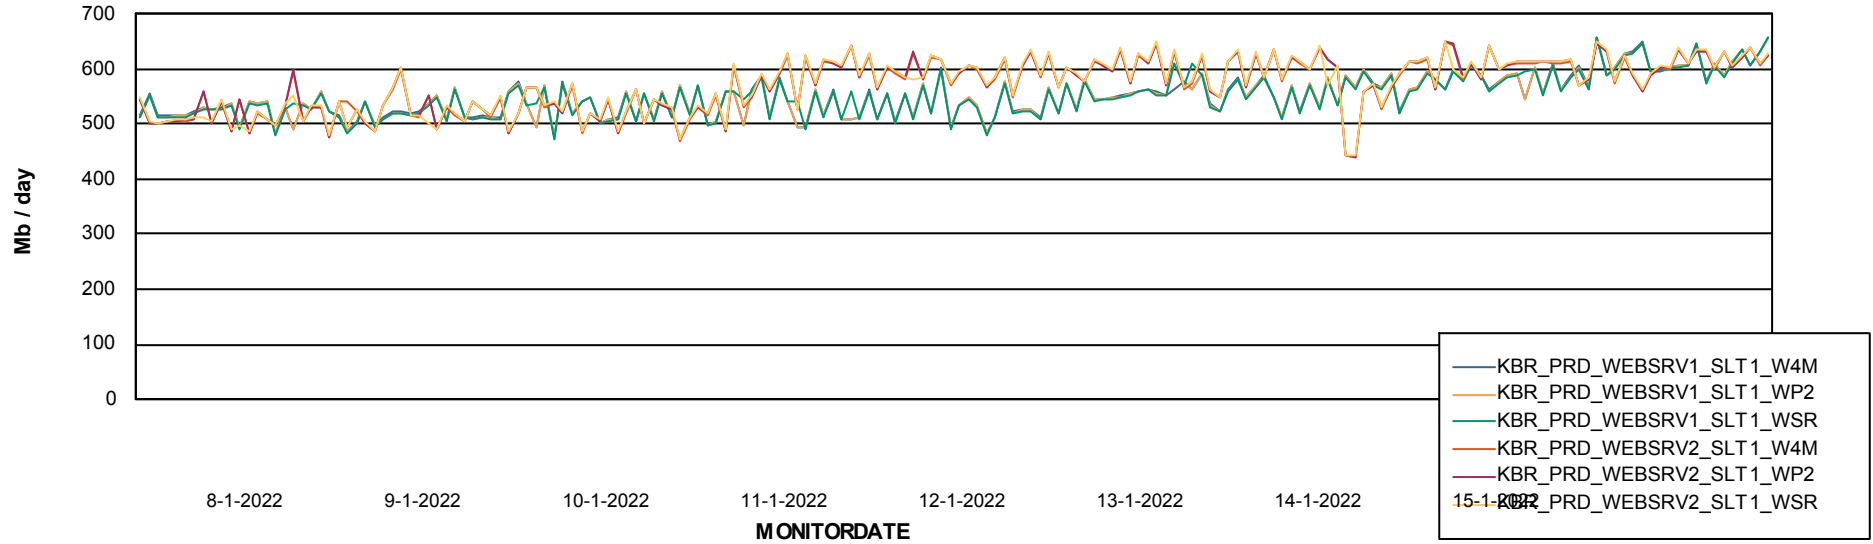

ABSSolute Web Component Services

Avg memory used per ABS Web component