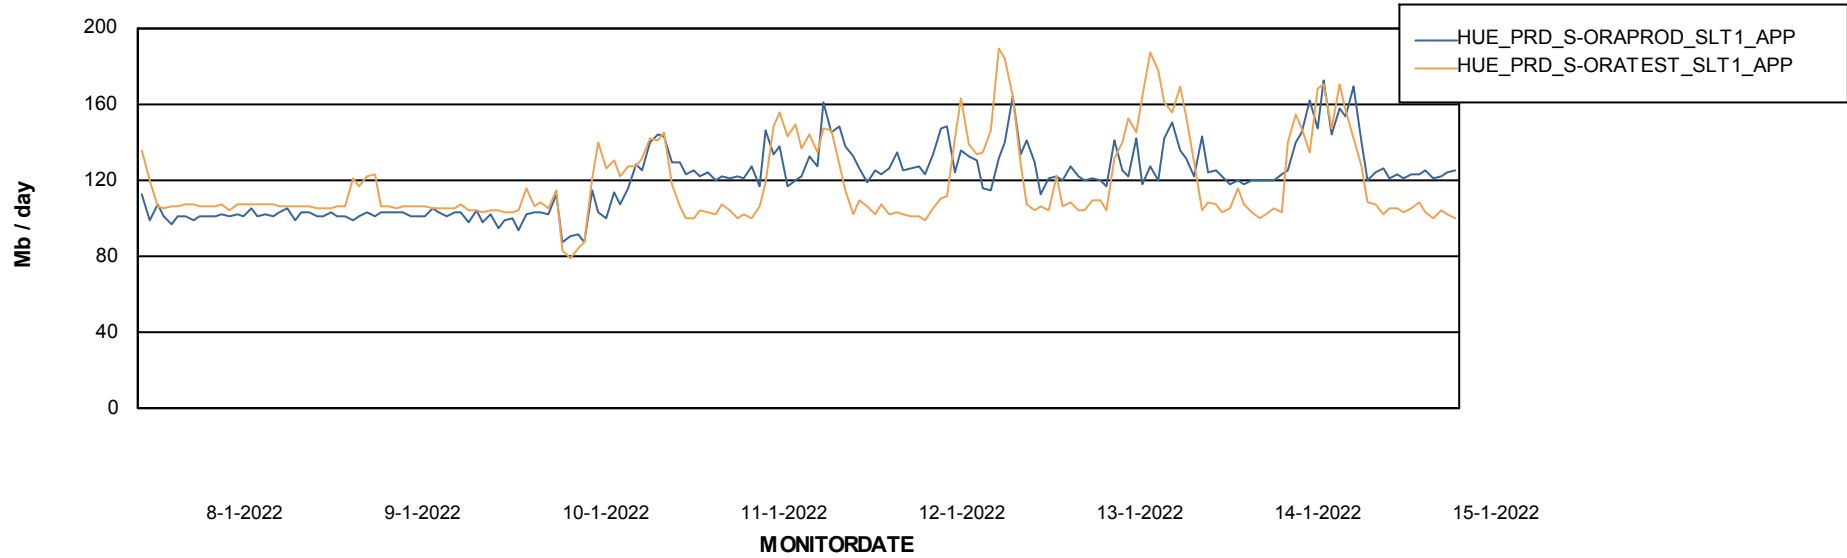

ABSSolute Application Server Services

Avg memory used per ABS Server Service