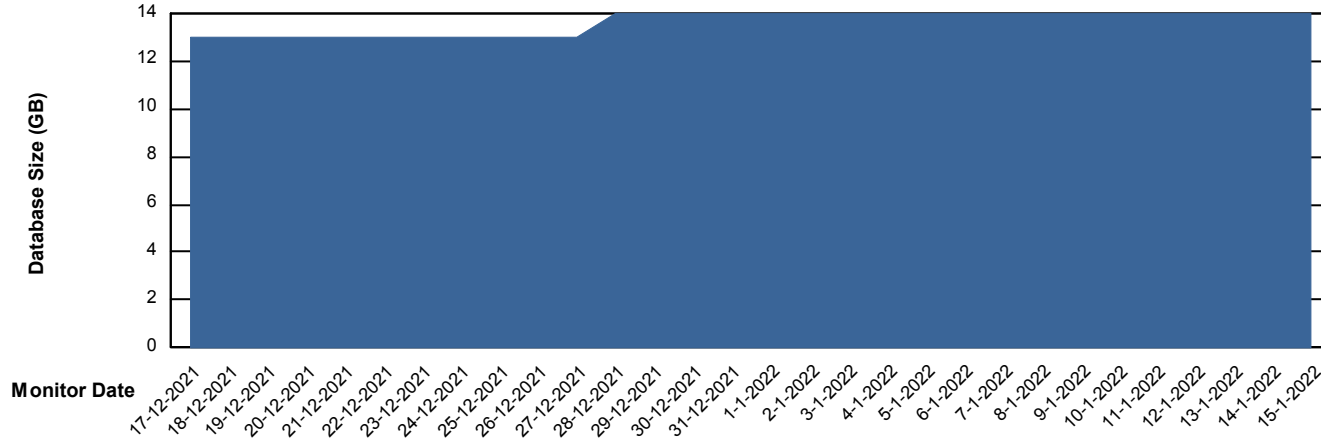

DATABASE SIZE HUE_PRD_S-ORABI_DB

Database growth over last month