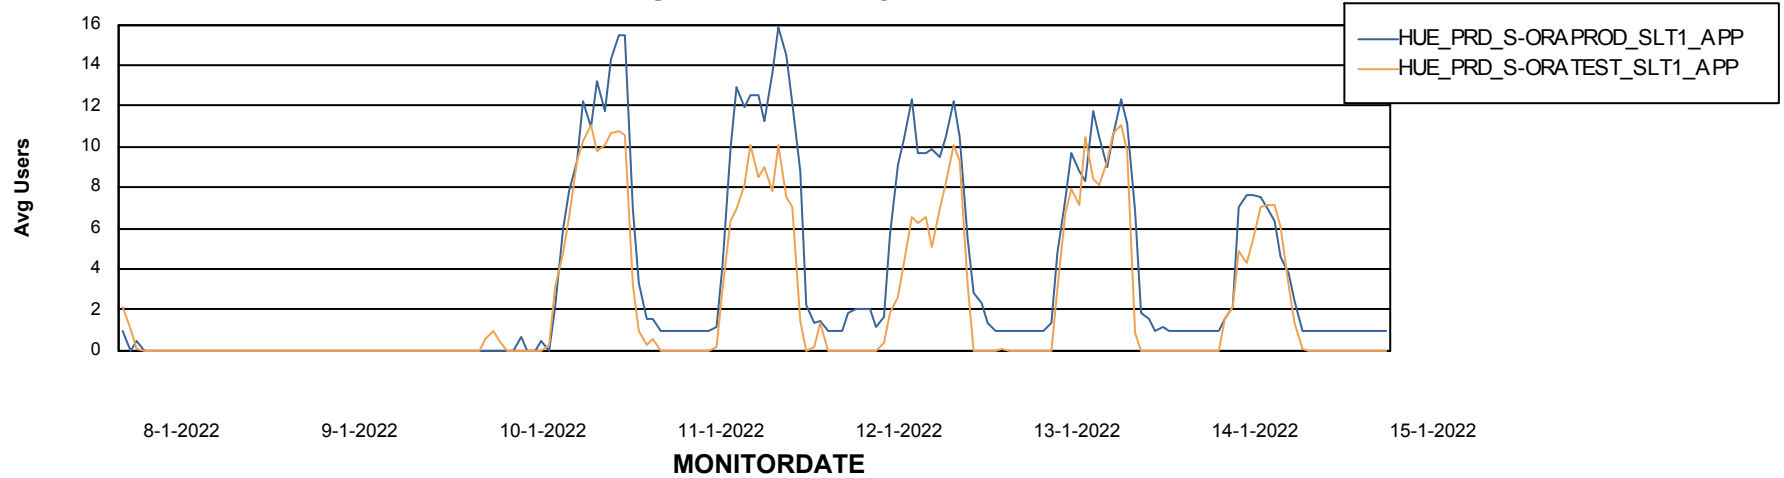

Avg users per day per ABS server