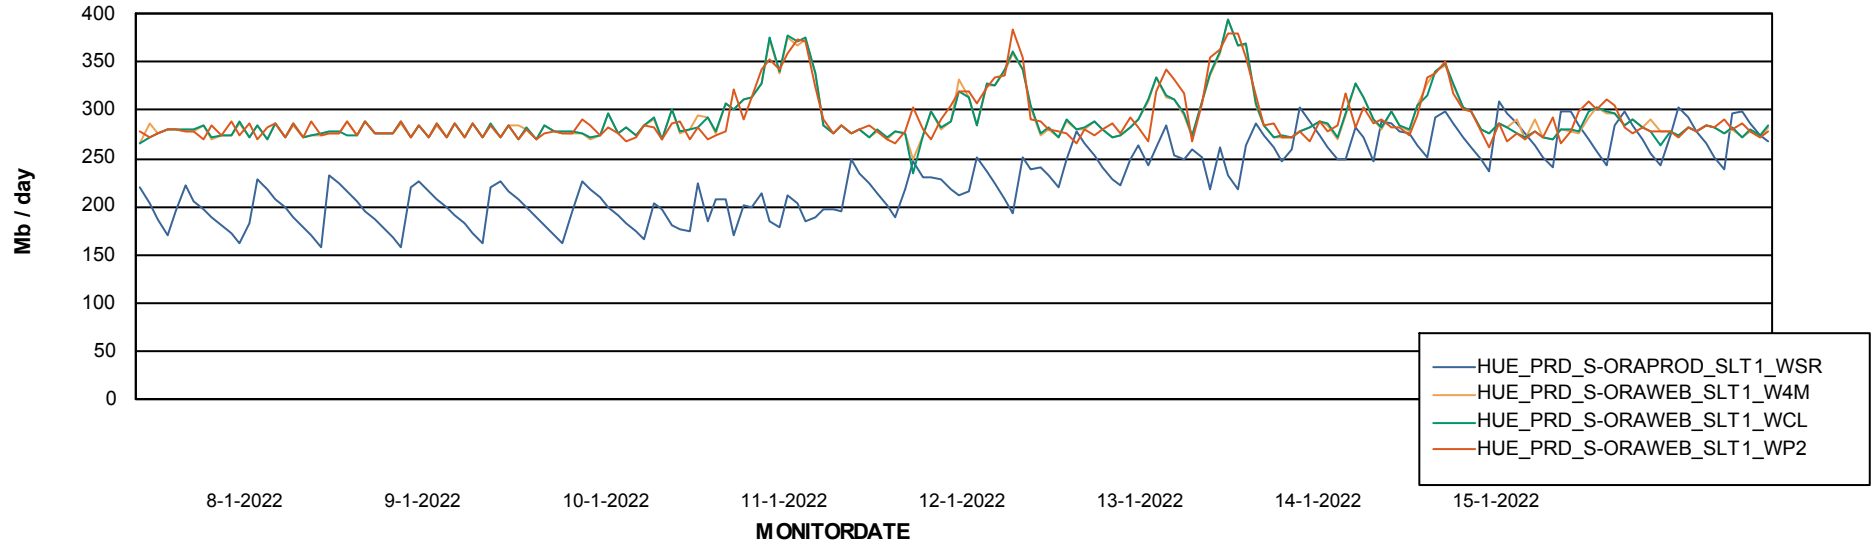

ABSSolute Web Component Services

Avg memory used per ABS Web component