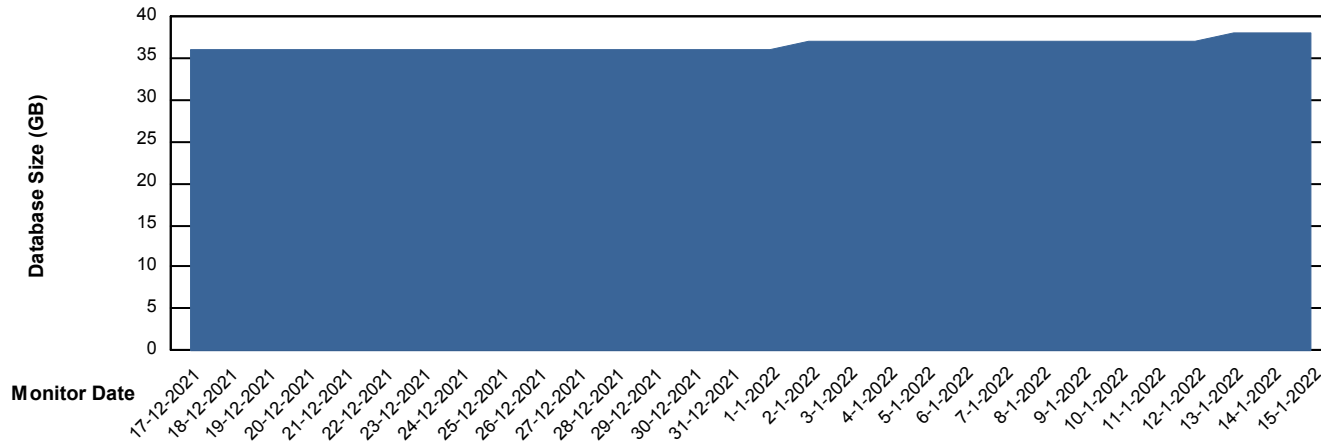

# Weekly SLA Customer Report

Customer HUE\_Production  
Database ID 104

DATABASE SIZE HUE\_PRD\_S-ORABI\_DB

### Database growth over last month

DATABASE SIZE HUE\_PRD\_S-ORAPROD\_DB

### Database growth over last month