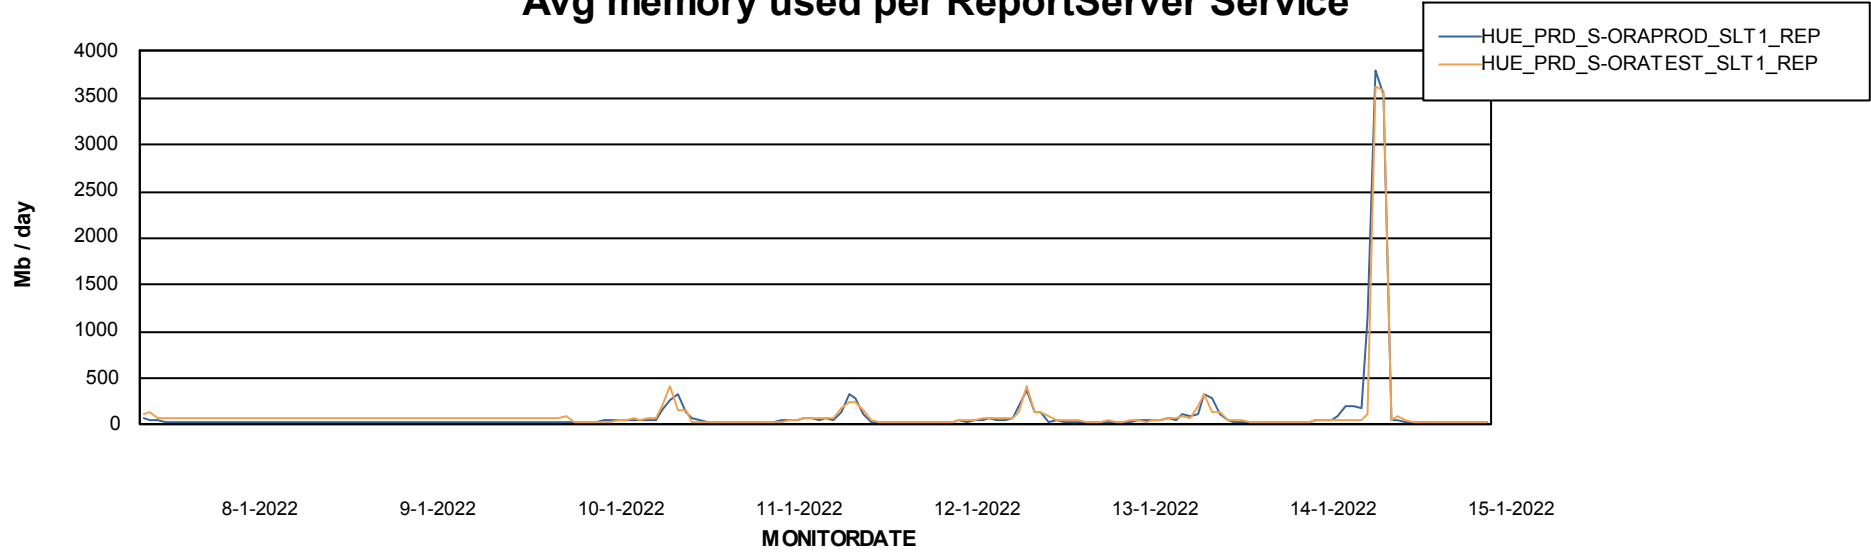

ABSSolute Application ReportServer Services

Avg memory used per ReportServer Service