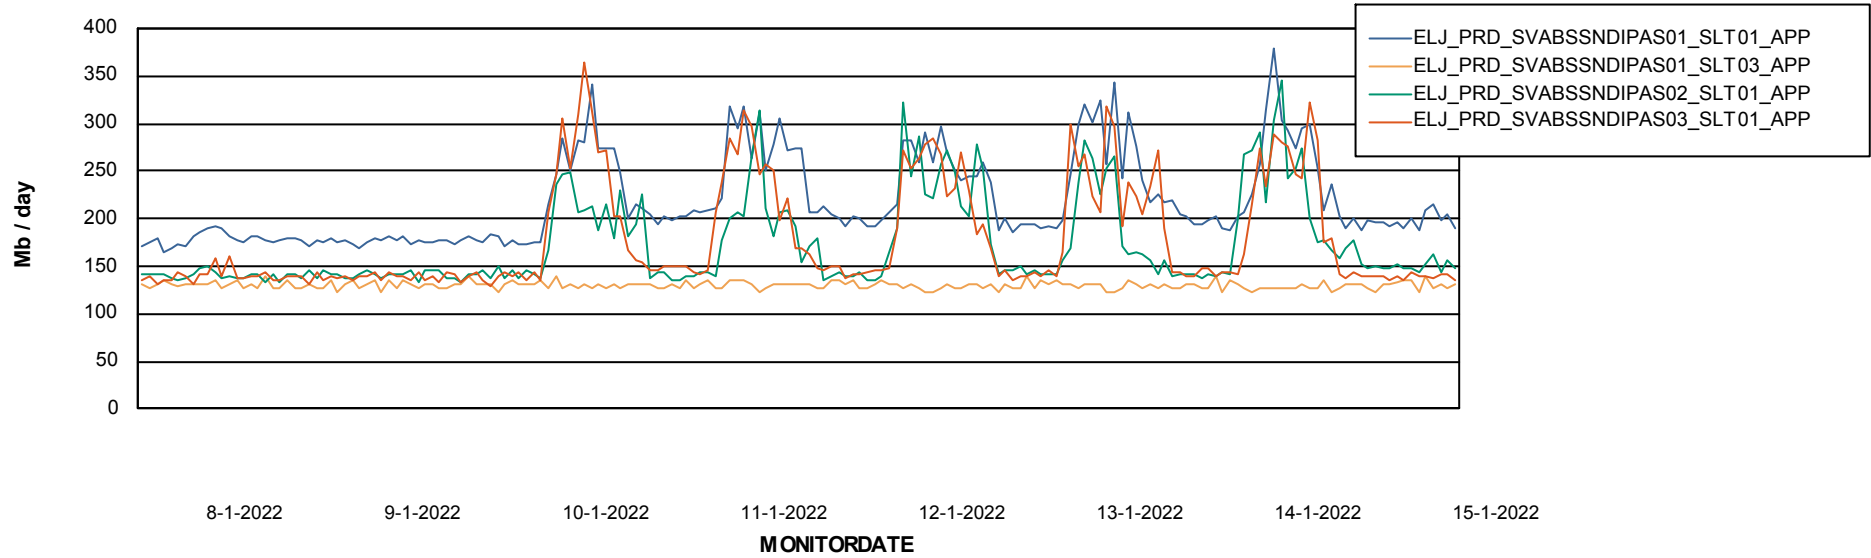

BI Status and last ETL error for ELJDB_PRD_BI

	zo 9/1/2022	ma 10/1/2022	di 11/1/2022	wo 12/1/2022	do 13/1/2022	vr 14/1/2022	za 15/1/2022
ABS DataWarehouse ETL Health	OK	OK	OK	OK	OK	OK	OK
ABS DWHStaging ETL Health	OK	OK	OK	OK	OK	OK	OK

Weekly SLA Customer Report

Customer ELJ Production
Database ID 72

ABSSolute Application Server Services

Avg memory used per ABS Server Service

Avg users per day per ABS server

Weekly SLA Customer Report

Customer ELJ Production
Database ID 72