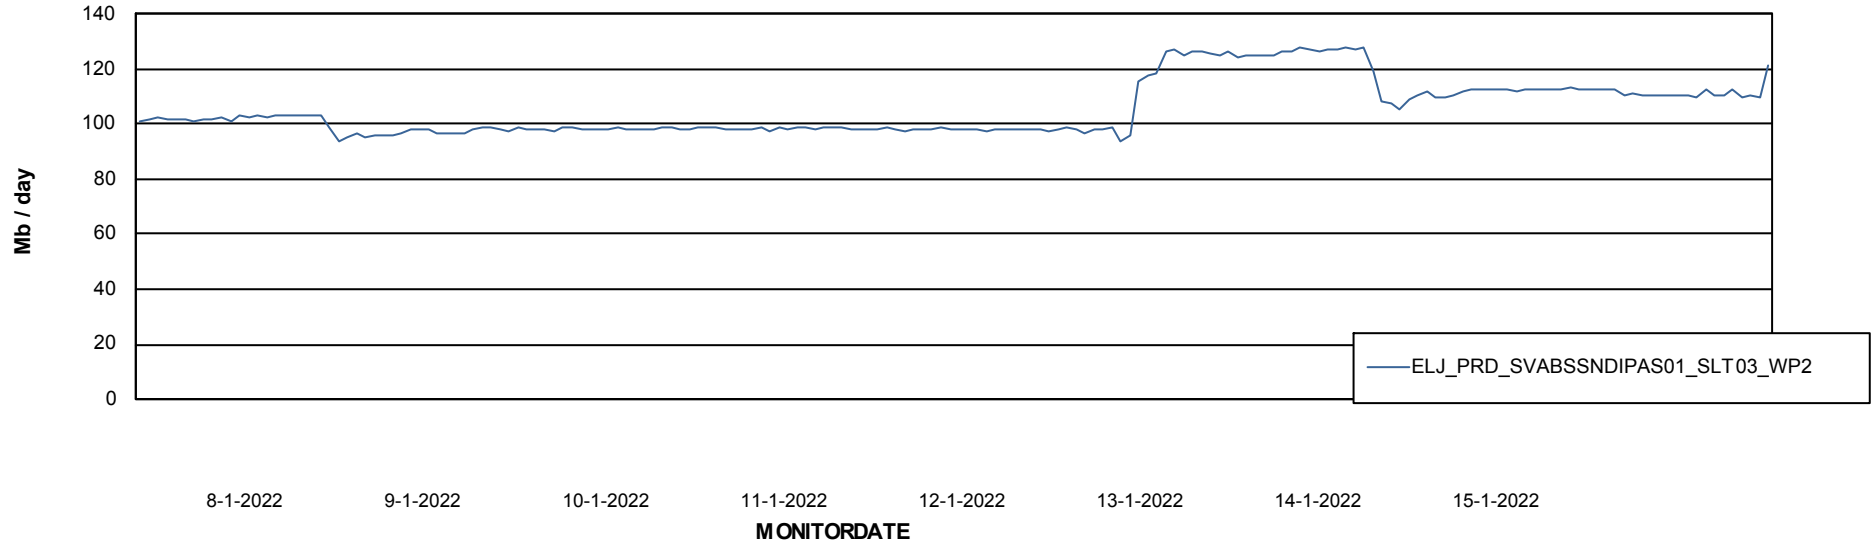

ABSSolute Application ReportServer Services

Avg memory used per ReportServer Service

Weekly SLA Customer Report

Customer ELJ Production
Database ID 72

ABSSolute Web Component Services

Avg memory used per ABS Web component