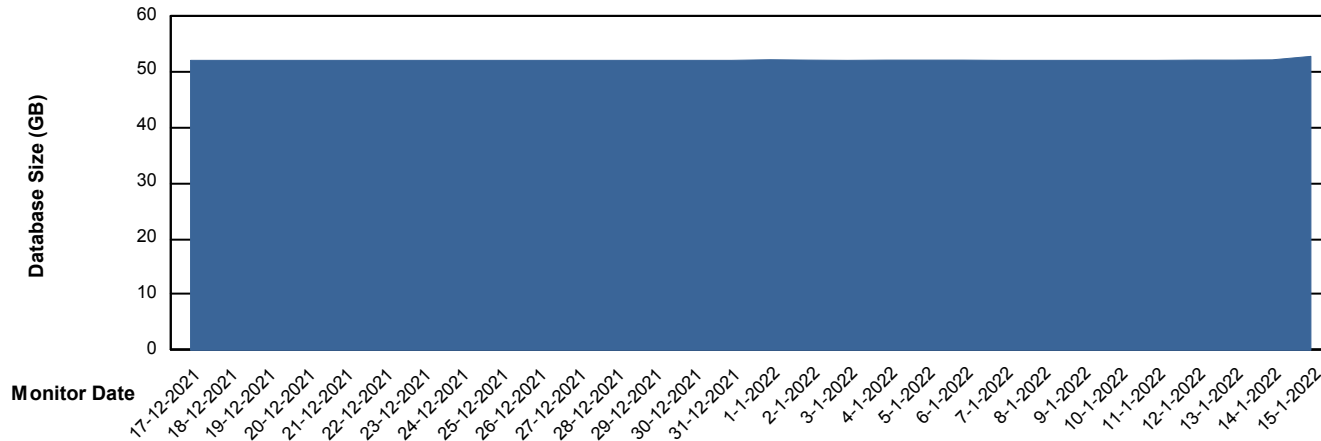

Weekly SLA Customer Report

Customer ELJ Production
Database ID 72

DATABASE SIZE ELJDB_PRD_BI

Database growth over last month

DATABASE SIZE ELJDB_Production

Database growth over last month

Weekly SLA Customer Report