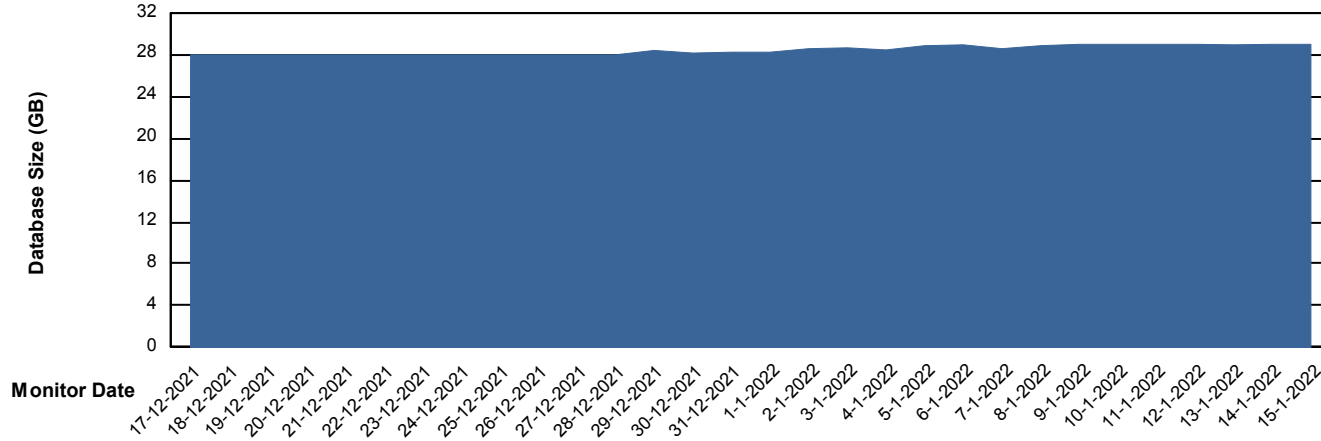

Database Performance ELJDB_Production

DB Processes Max 600
DB Sessions Max 924

Weekly SLA Customer Report

Customer ELJ Production
Database ID 72

Database Performance ELJDB_Standby

DB Processes Max 600
DB Sessions Max 924

Weekly SLA Customer Report

Customer ELJ Production
Database ID 72

DATABASE SIZE ELJDB_PRD_BI

Database growth over last month

DATABASE SIZE ELJDB_Production

Database growth over last month

Weekly SLA Customer Report