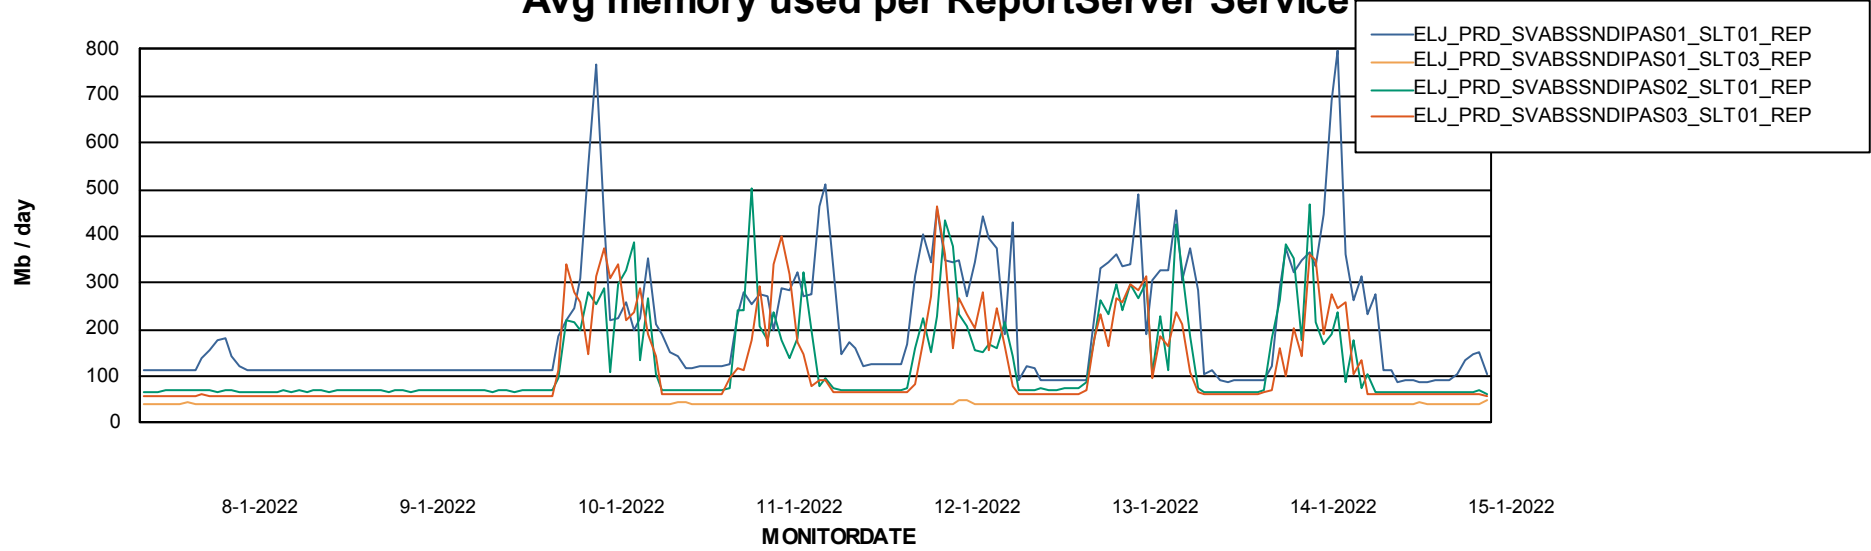

ABSSolute Application ReportServer Services

Avg memory used per ReportServer Service