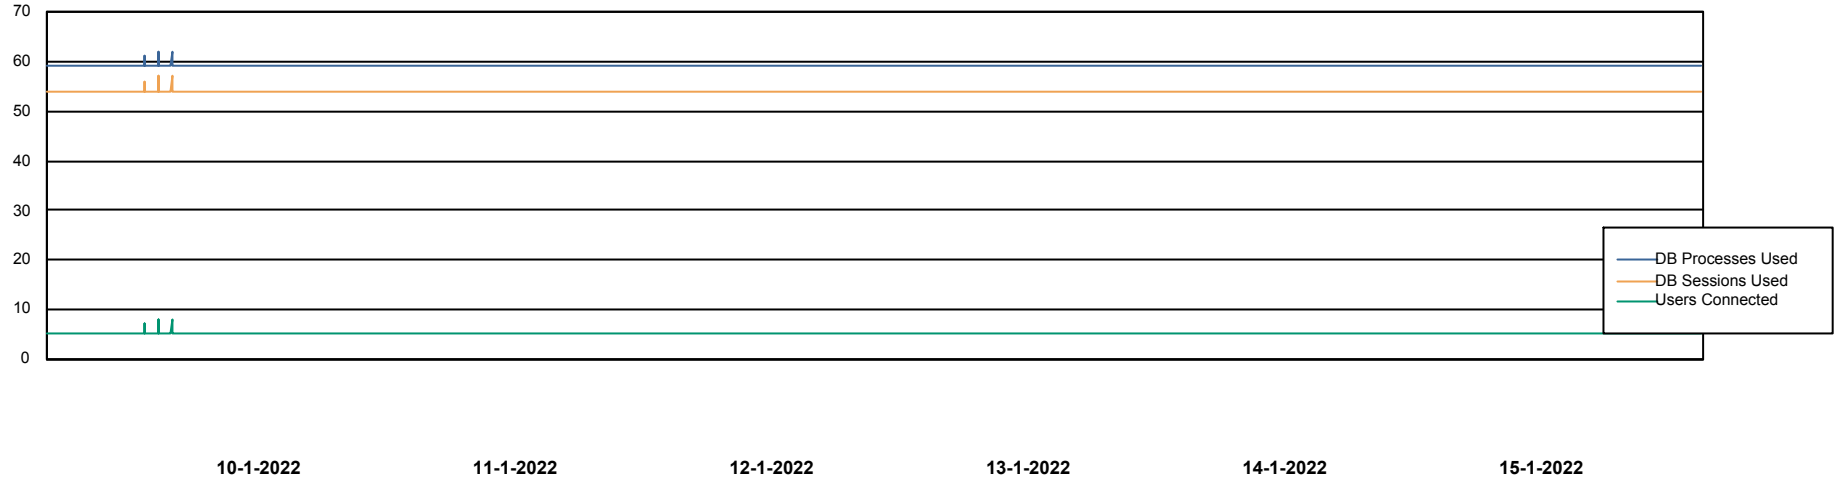

Database Performance ELJDB_Production

DB Processes Max 600
DB Sessions Max 924

Weekly SLA Customer Report

Customer ELJ Production
Database ID 72

Database Performance ELJDB_Standby

DB Processes Max 600
DB Sessions Max 924

Weekly SLA Customer Report

Customer ELJ Production
Database ID 72

DATABASE SIZE ELJDB_PRD_BI

Database growth over last month

DATABASE SIZE ELJDB_Production

Database growth over last month

Weekly SLA Customer Report