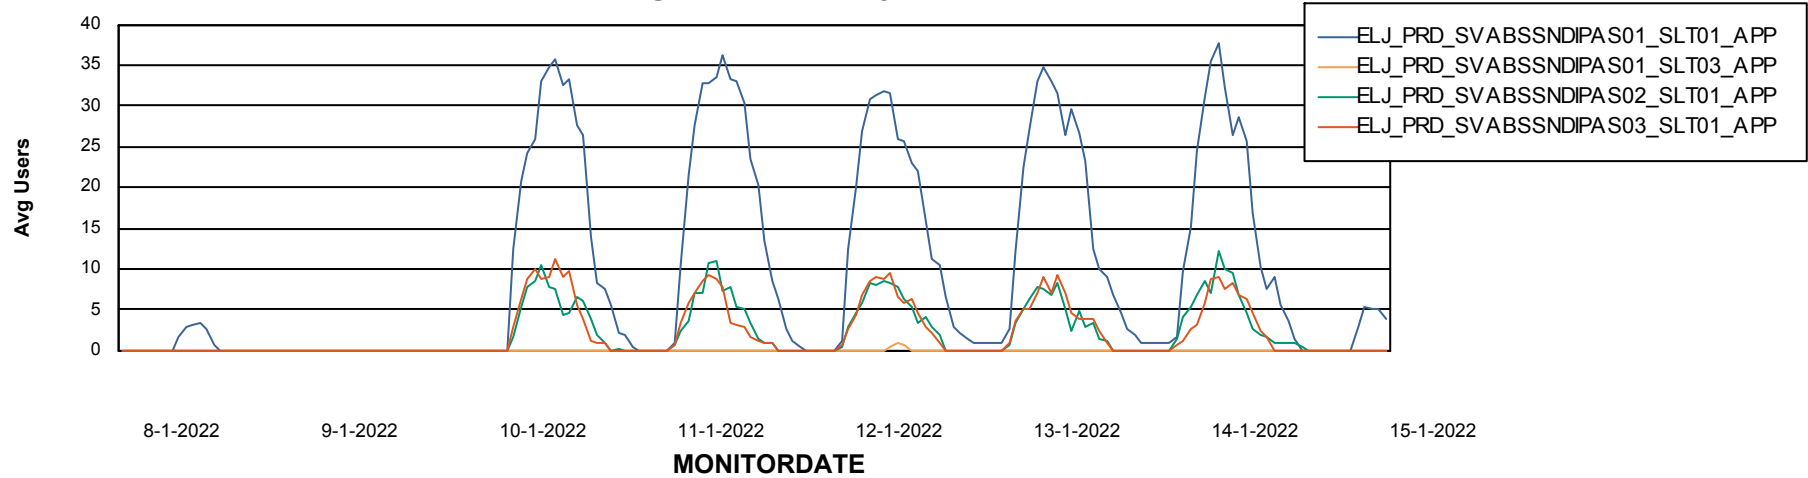

Weekly SLA Customer Report

Customer ELJ Production
Database ID 72

ABSSolute Application Server Services

Avg memory used per ABS Server Service

Avg users per day per ABS server

Weekly SLA Customer Report

Customer ELJ Production
Database ID 72