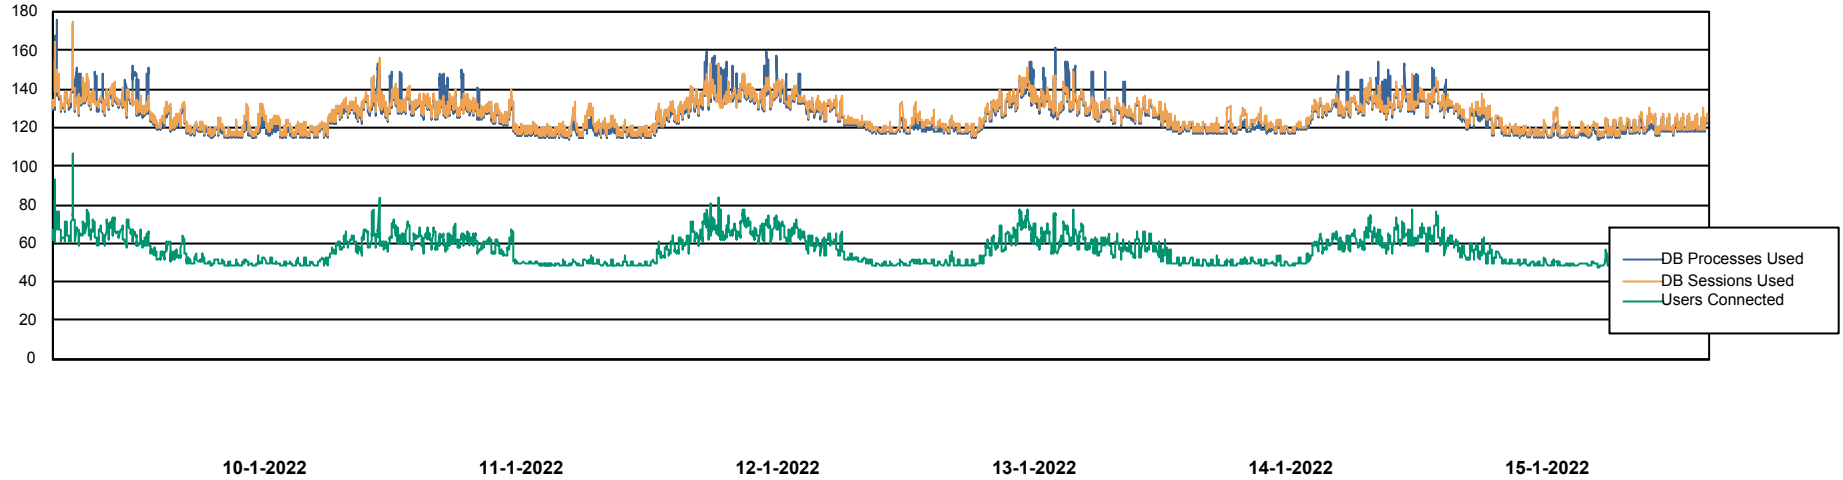

Database Performance ELJDB_Production

DB Processes Max 600
DB Sessions Max 924