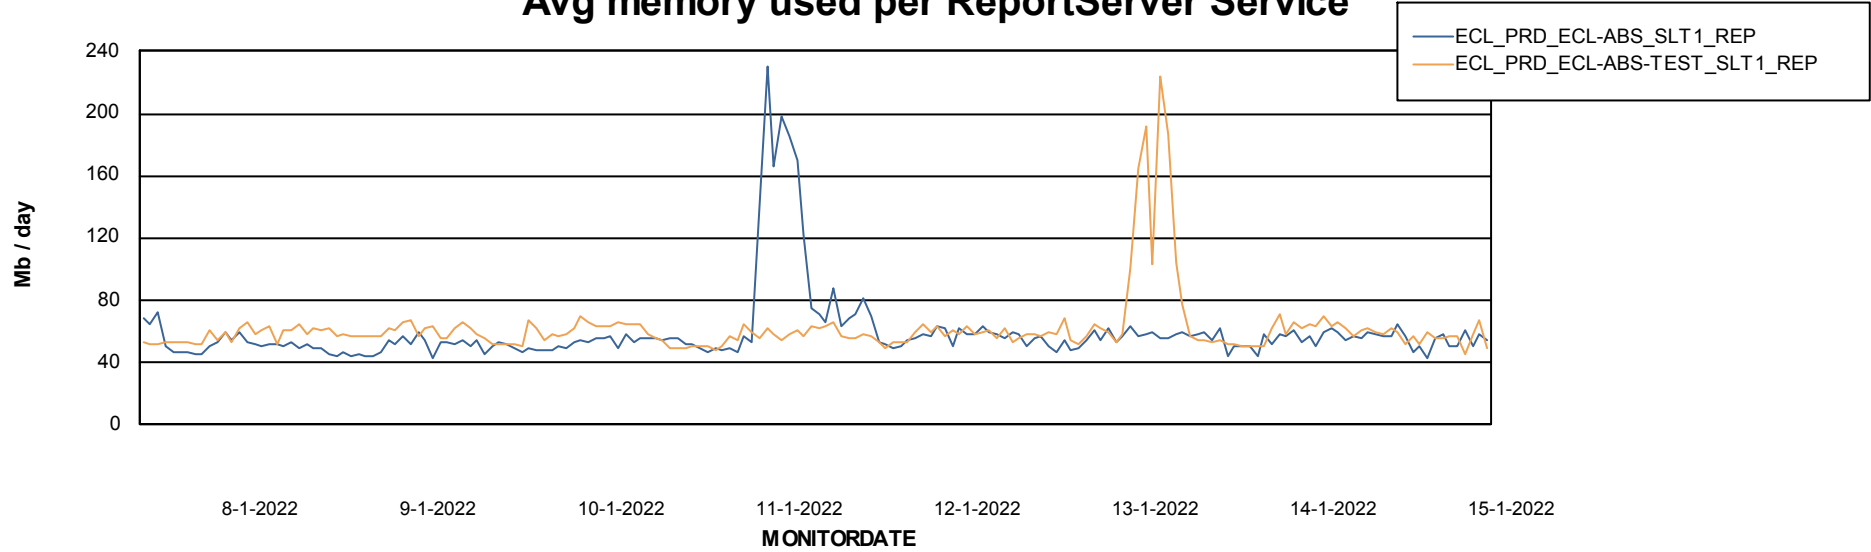

ABSSolute Application ReportServer Services

Avg memory used per ReportServer Service