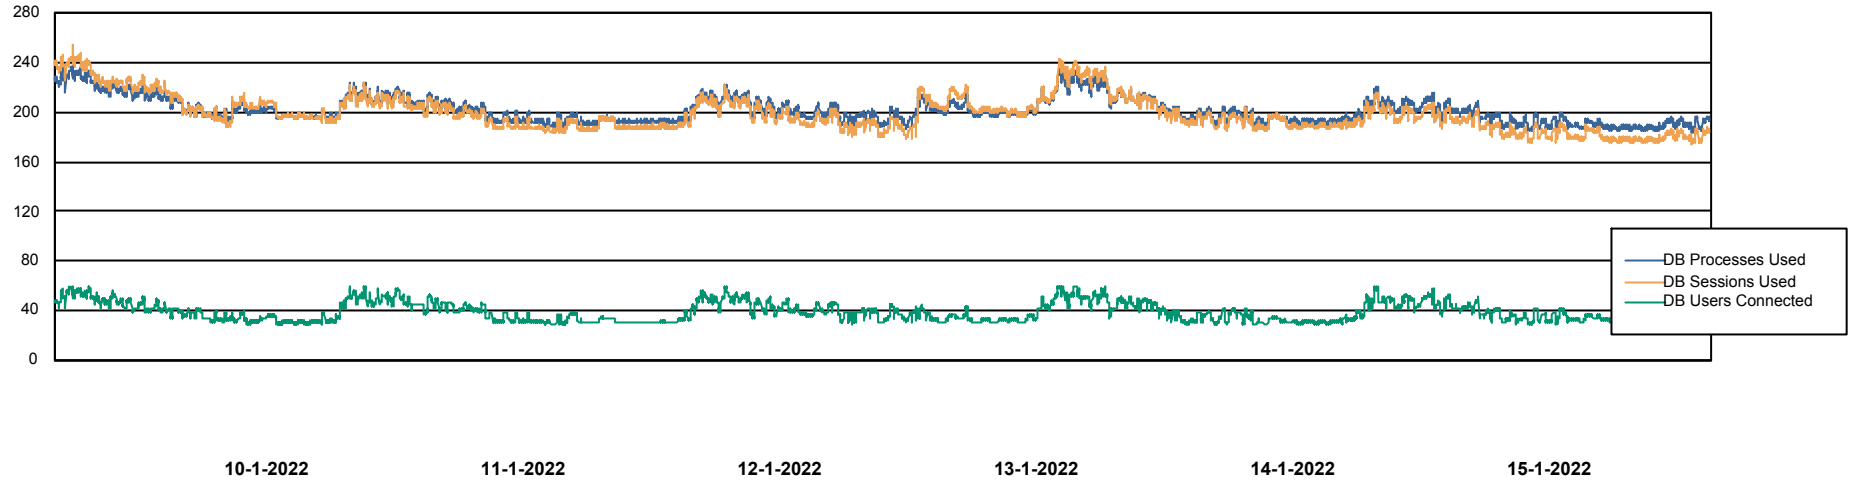

Weekly SLA Customer Report

Customer ECL_Production
 Database ID 77

Harddisk Usage ECL_PRD_ECL-ABS-WEB

	Free disk space on C: (%)	Total disk space on C: (Gb)	Used disk space on C: (Gb)
15-1-2022	42	0	74
14-1-2022	42	0	73
13-1-2022	42	127	73
12-1-2022	43	127	72
11-1-2022	44	127	71
10-1-2022	44	127	70
9-1-2022	45	127	70

Weekly SLA Customer Report

Customer ECL_Production
Database ID 77

Database Performance ECLDB_Production

Weekly SLA Customer Report

Customer ECL_Production
Database ID 77

Database Performance ECLDB_Standby

DATABASE SIZE ECLDB_Production