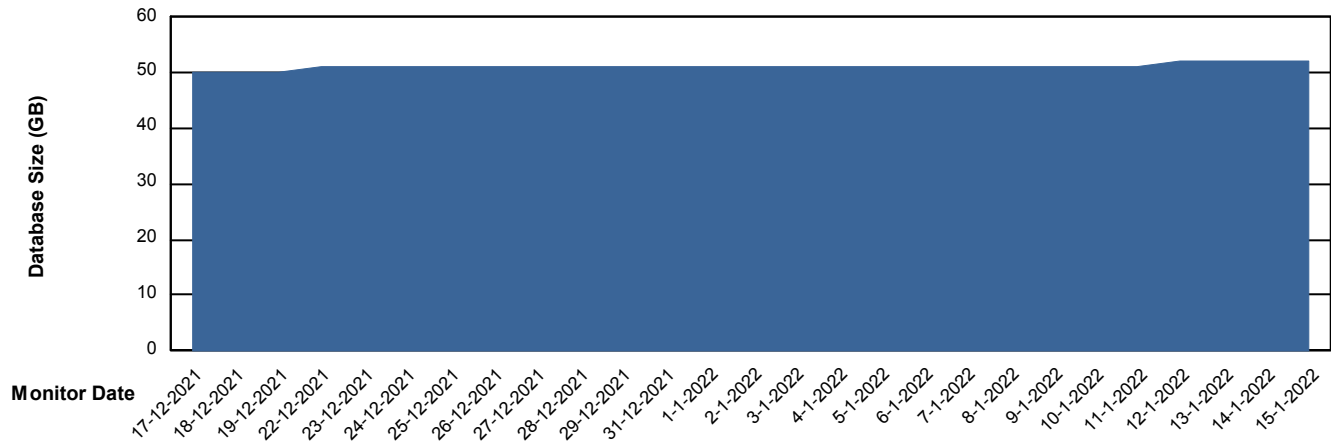

Weekly SLA Customer Report

Customer ECL_Production
Database ID 77

Database Performance ECLDB_Production

Weekly SLA Customer Report

Customer ECL_Production
Database ID 77

Database Performance ECLDB_Standby

DATABASE SIZE ECLDB_Production

Database growth over last month

Weekly SLA Customer Report

Customer ECL_Production
 Database ID 77

Database Tablespace ECLDB_Production

Date	Tablespace Name	Filesize (Gb)	Usedsize (Gb)	Percentage free
15-1-2022	ABSDATA	51	42	18
	INDX	8	4	50
14-1-2022	ABSDATA	51	42	18
	INDX	8	4	50
13-1-2022	ABSDATA	51	42	18
	INDX	8	4	50
12-1-2022	ABSDATA	51	42	18
	INDX	8	4	50
11-1-2022	ABSDATA	51	42	18
	INDX	8	4	50
10-1-2022	ABSDATA	51	42	18
	INDX	8	4	50
9-1-2022	ABSDATA	51	42	18
	INDX	8	4	50