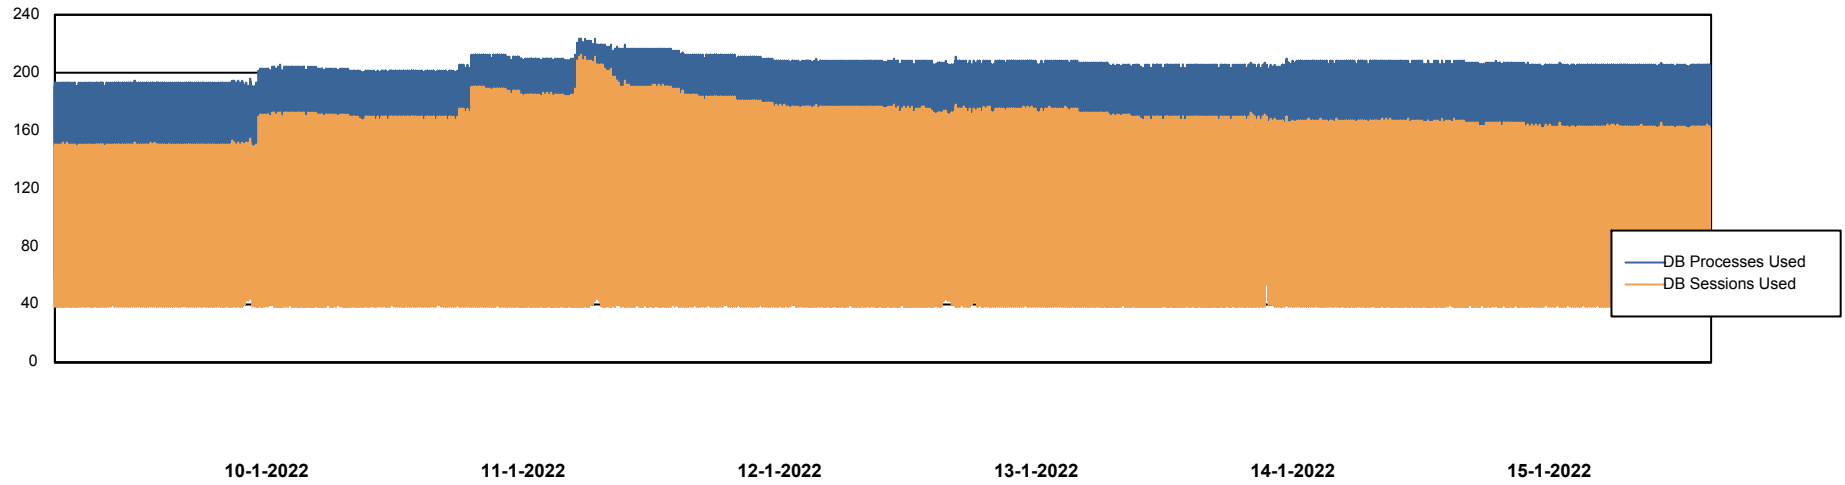

Weekly SLA Customer Report

Customer ECL_Production
Database ID 77

Database Performance ECLDB_Production

Weekly SLA Customer Report

Customer ECL_Production
Database ID 77

Database Performance ECLDB_Standby

DATABASE SIZE ECLDB_Production