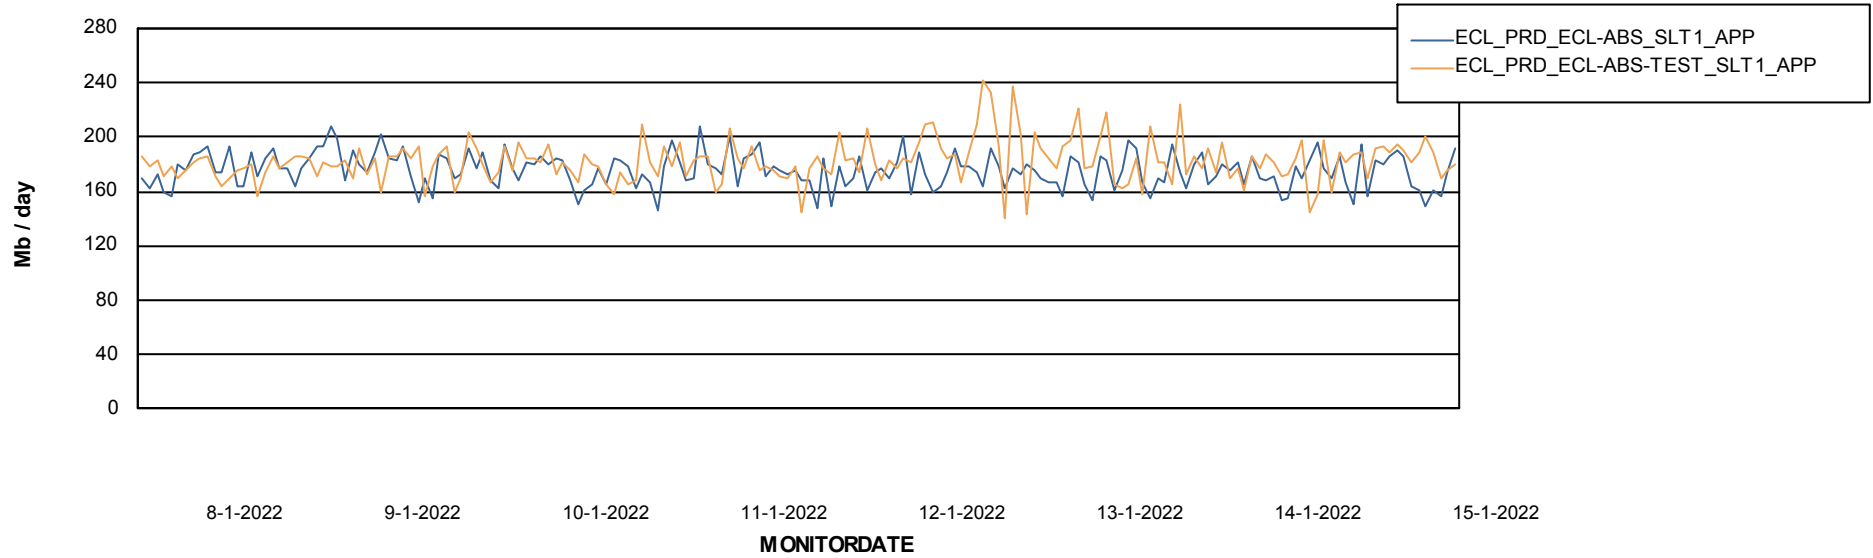

Weekly SLA Customer Report

Customer ECL_Production
Database ID 77

Database Performance ECLDB_Production

Weekly SLA Customer Report

Customer ECL_Production
Database ID 77

Database Performance ECLDB_Standby

DATABASE SIZE ECLDB_Production

Database growth over last month

Weekly SLA Customer Report

Customer ECL_Production
 Database ID 77

Database Tablespace ECLDB_Production

Date	Tablespace Name	Filesize (Gb)	Usedsize (Gb)	Percentage free
15-1-2022	ABSDATA	51	42	18
	INDX	8	4	50
14-1-2022	ABSDATA	51	42	18
	INDX	8	4	50
13-1-2022	ABSDATA	51	42	18
	INDX	8	4	50
12-1-2022	ABSDATA	51	42	18
	INDX	8	4	50
11-1-2022	ABSDATA	51	42	18
	INDX	8	4	50
10-1-2022	ABSDATA	51	42	18
	INDX	8	4	50
9-1-2022	ABSDATA	51	42	18
	INDX	8	4	50

Weekly SLA Customer Report

Customer ECL_Production
Database ID 77

ABSSolute Application Server Services

Avg memory used per ABS Server Service

Avg users per day per ABS server

Weekly SLA Customer Report

Customer ECL_Production
Database ID 77