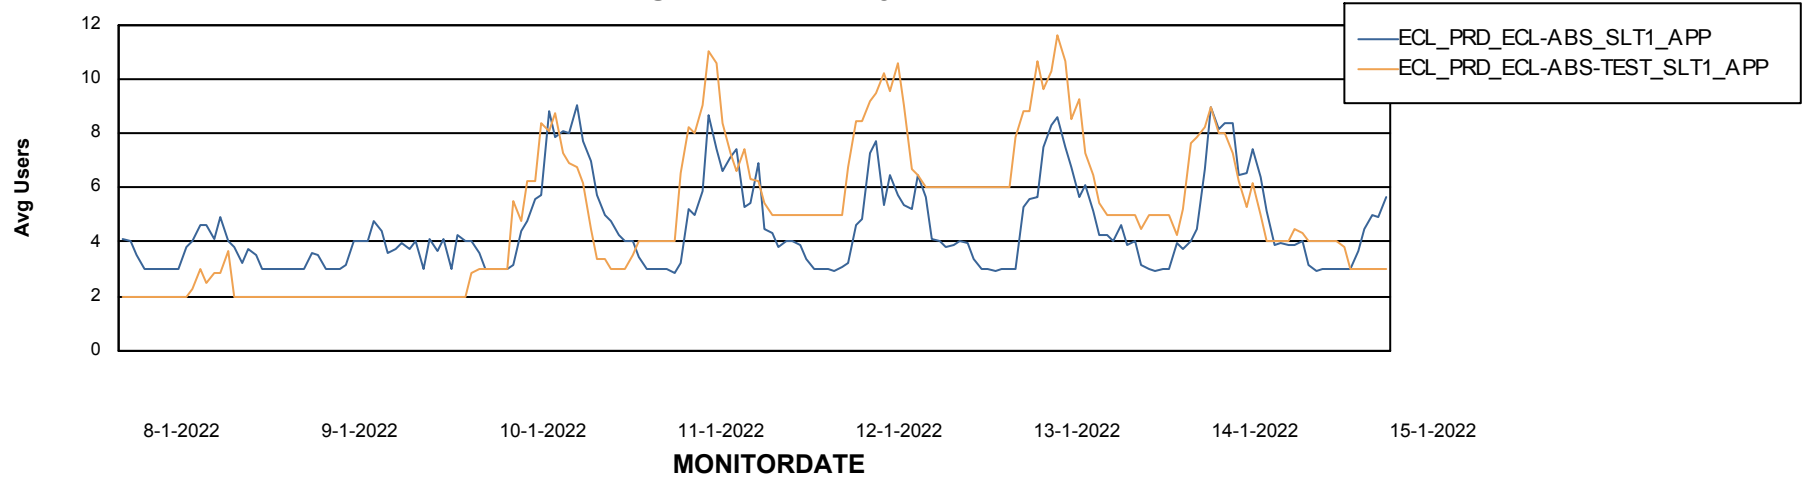

Weekly SLA Customer Report

Customer ECL_Production
Database ID 77

ABSSolute Application Server Services

Avg memory used per ABS Server Service

Avg users per day per ABS server

Weekly SLA Customer Report

Customer ECL_Production
Database ID 77