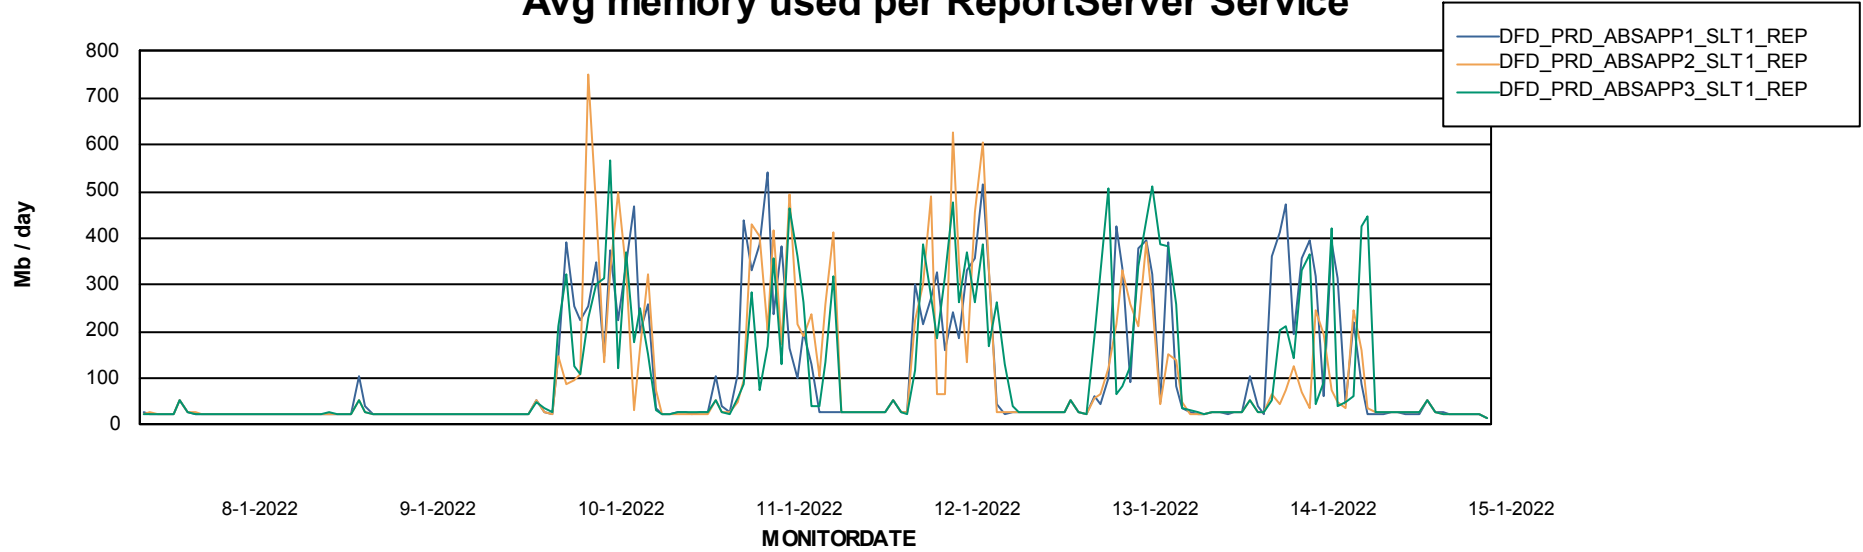

ABSSolute Application ReportServer Services

Avg memory used per ReportServer Service