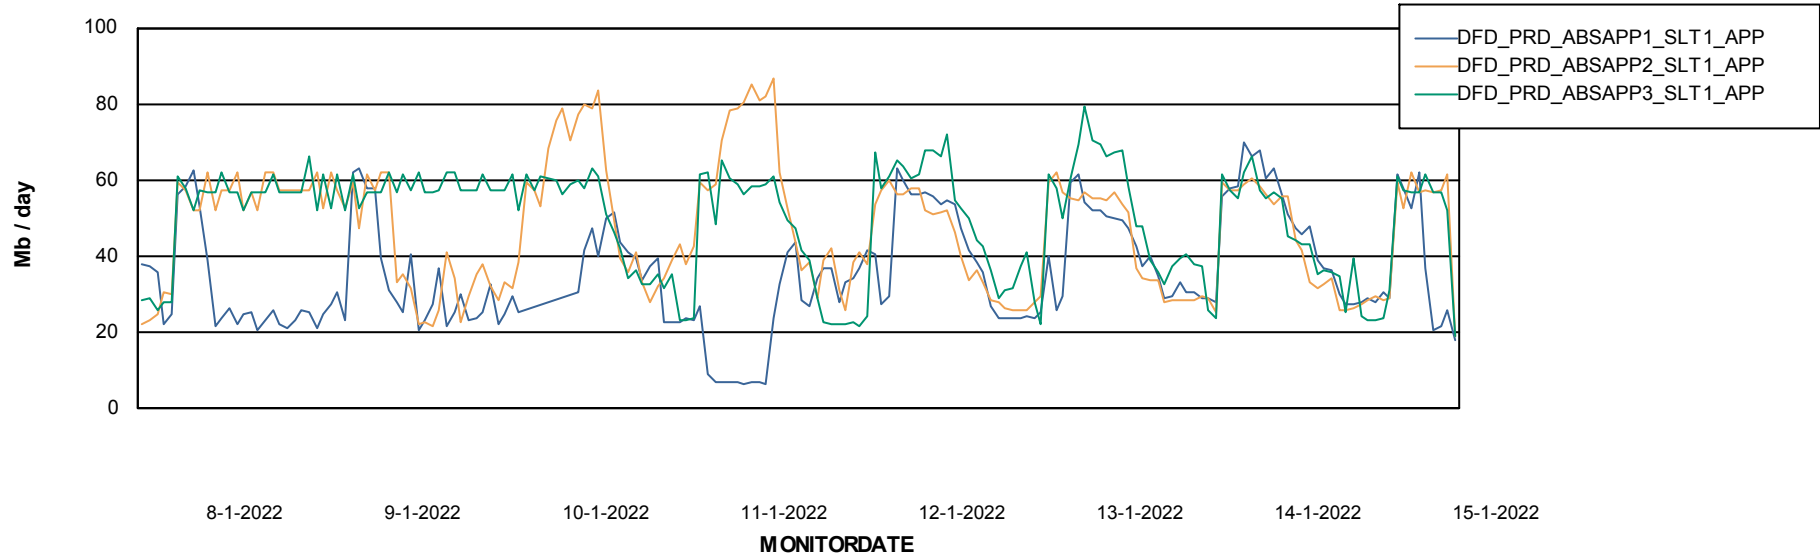

Weekly SLA Customer Report

Customer DFD_Production
Database ID 39

Database Performance DFDDDB_Production

DB Processes Max 4
DB Sessions Max 600

Weekly SLA Customer Report

Customer DFD_Production
 Database ID 39

DATABASE SIZE DFDDDB_Production

Database growth over last month

Database Tablespace DFDDDB_Production

Date	Tablespace Name	Filesize (Gb)	Usedsize (Gb)	Percentage free
15-1-2022	ABSDATA	83	0	100
	INDX	161	0	100
14-1-2022	ABSDATA	83	0	100
	INDX	161	0	100
13-1-2022	ABSDATA	83	0	100
	INDX	161	0	100
12-1-2022	ABSDATA	83	0	100
	INDX	161	0	100
11-1-2022	ABSDATA	83	0	100
	INDX	161	0	100
10-1-2022	ABSDATA	83	0	100
	INDX	161	0	100
9-1-2022	ABSDATA	83	0	100
	INDX	161	0	100

Weekly SLA Customer Report

Customer DFD_Production
Database ID 39

ABSolute Application Server Services

Avg memory used per ABS Server Service

Avg users per day per ABS server

Weekly SLA Customer Report

Customer DFD_Production
Database ID 39