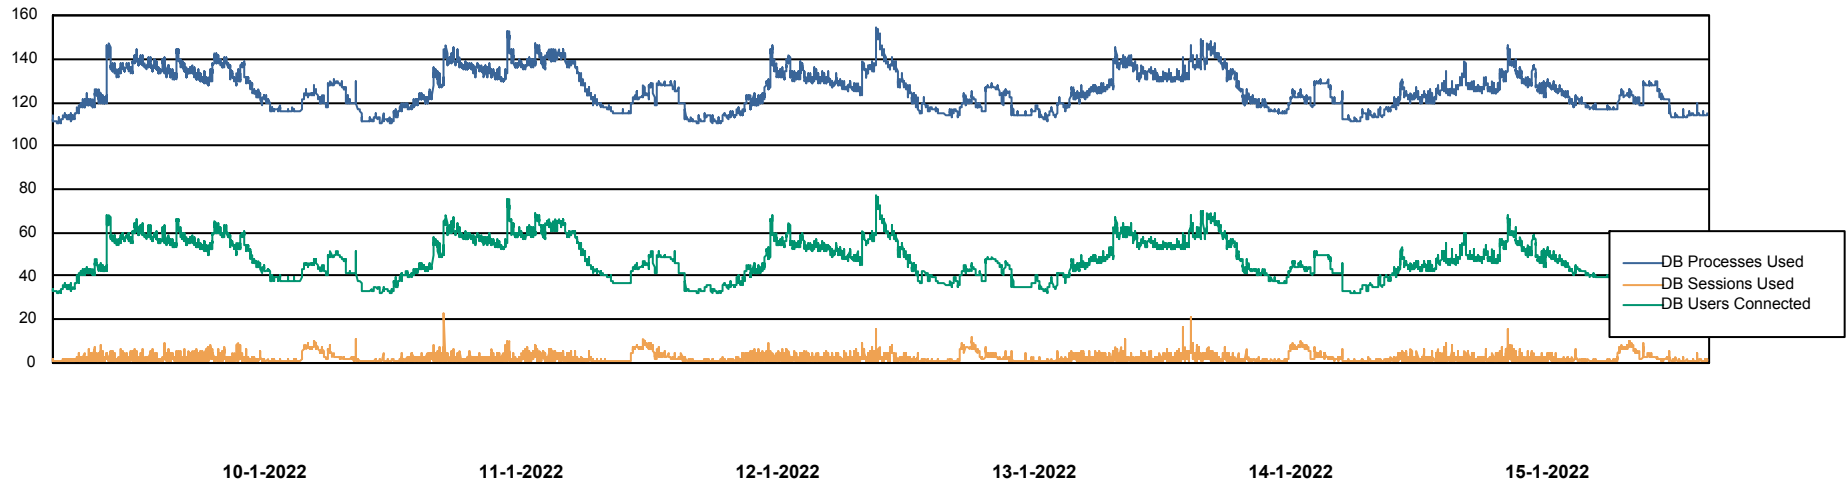

Database Performance CUS_ProdDB_Primary

DB Processes Max 300