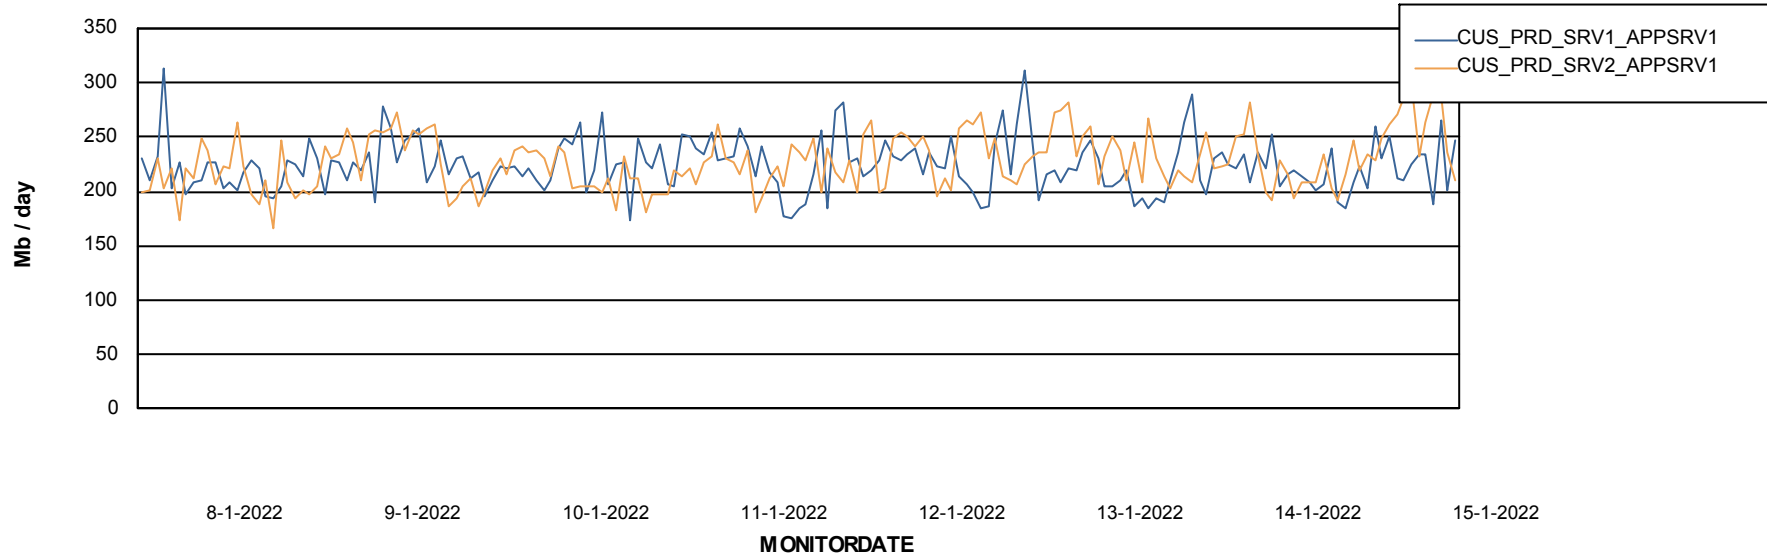

ABSSolute Application Server Services

Avg memory used per ABS Server Service