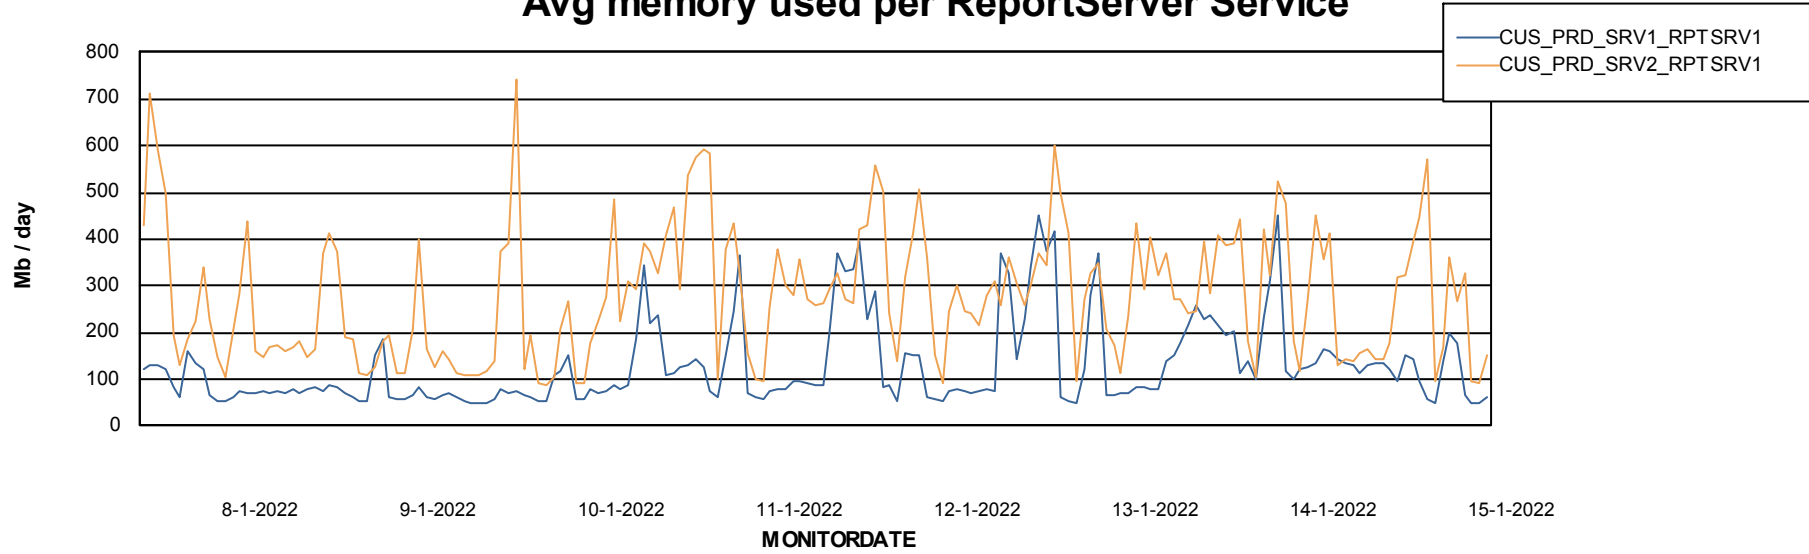

ABSSolute Web Component Services

Avg memory used per ReportServer Service