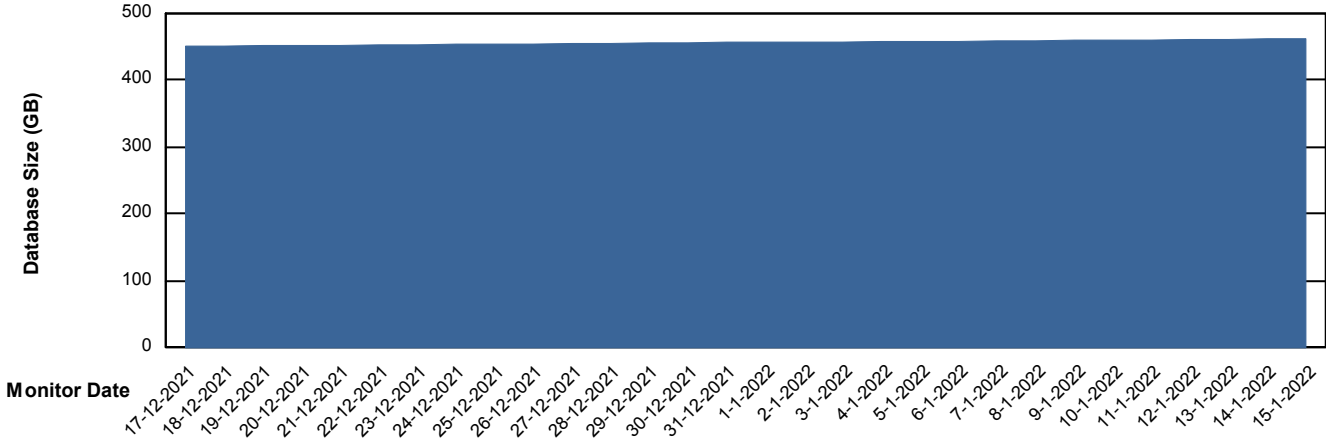

DATABASE SIZE CUS_ProdDB_Primary

Database growth over last month

Database Tablespace CUS_ProdDB_Primary

Date	Tablespace Name	Filesize (Gb)	Usedsize (Gb)	Percentage free
15-1-2022	ABSDATA	169	141	16
	INDX	294	245	17
14-1-2022	ABSDATA	169	141	17
	INDX	294	245	17
13-1-2022	ABSDATA	169	141	17
	INDX	294	245	17
12-1-2022	ABSDATA	169	141	17
	INDX	294	245	17
11-1-2022	ABSDATA	169	141	17
	INDX	294	244	17
10-1-2022	ABSDATA	169	141	17
	INDX	294	244	17
9-1-2022	ABSDATA	169	141	17
	INDX	294	244	17