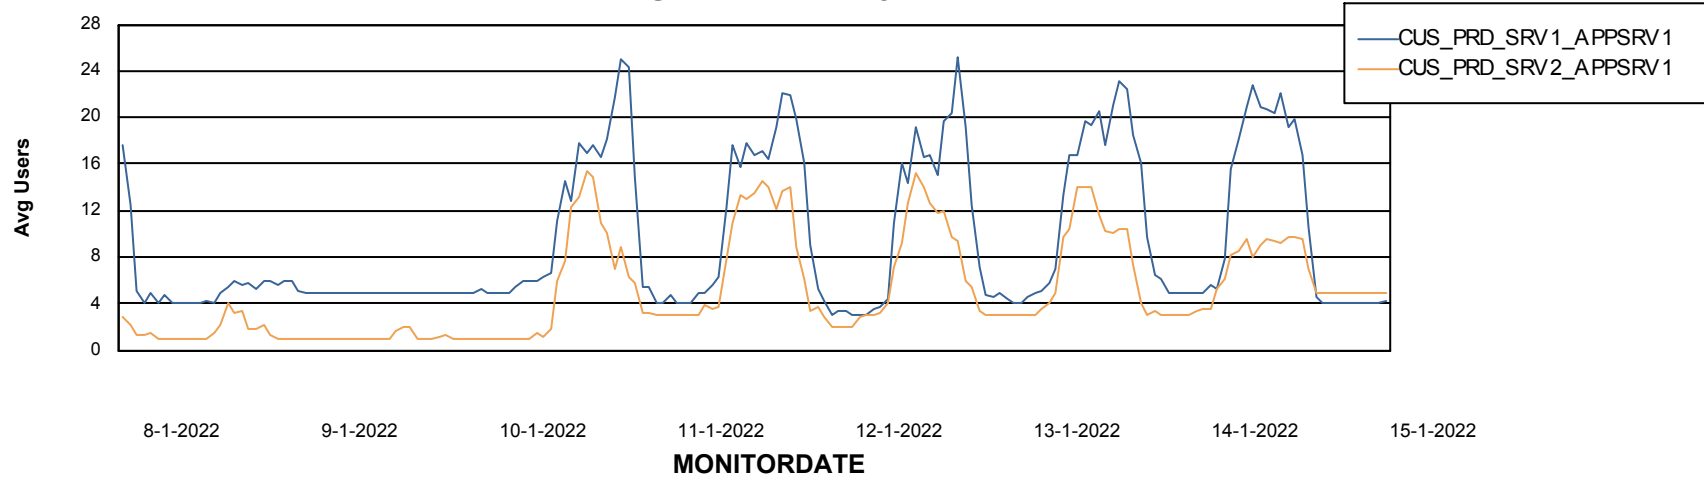

Weekly SLA Customer Report

Customer CUS_Production
Database ID 131

ABSSolute Application Server Services

Avg memory used per ABS Server Service

Avg users per day per ABS server

Weekly SLA Customer Report

Customer CUS_Production
Database ID 131