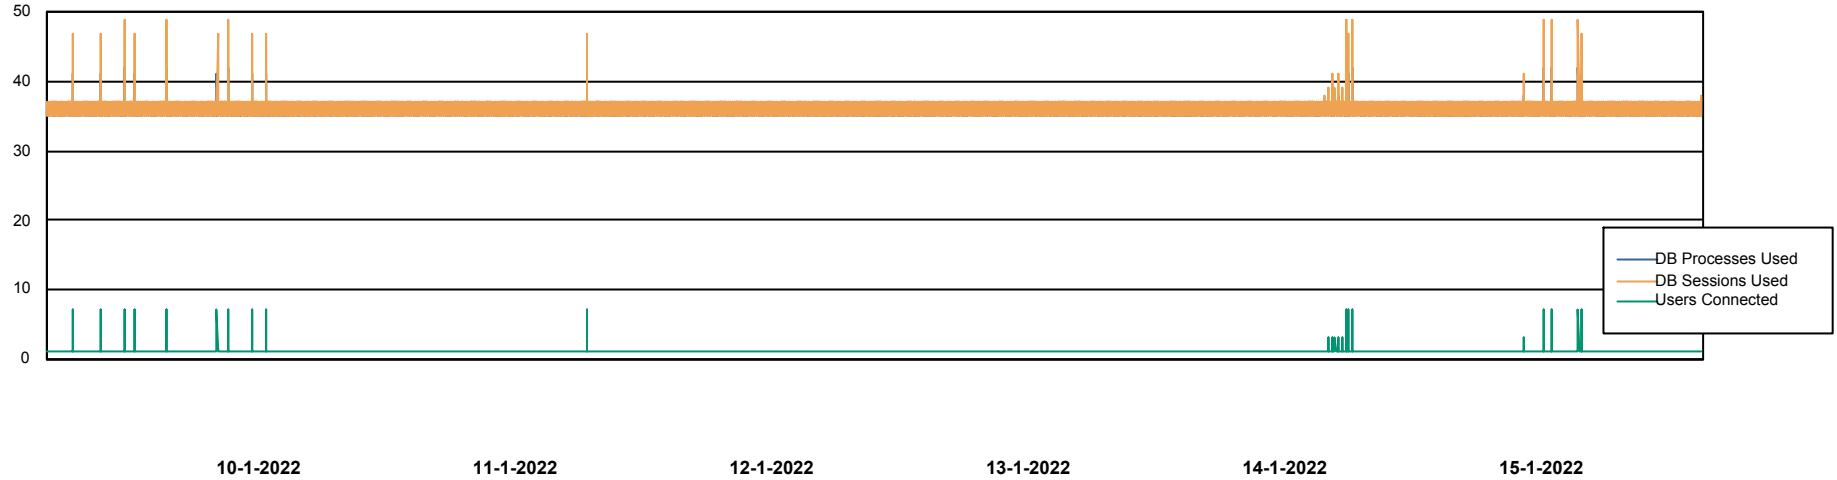

Weekly SLA Customer Report

Customer CIW Production
Database ID 45

Database Performance CIWDB_Production

DB Processes Max 300
DB Sessions Max 472

Weekly SLA Customer Report

Customer CIW Production
Database ID 45

Database Performance CIWDB_Standby

DB Processes Max 300
DB Sessions Max 472

Weekly SLA Customer Report

Customer CIW Production
 Database ID 45

DATABASE SIZE CIWDB_Production

Database growth over last month