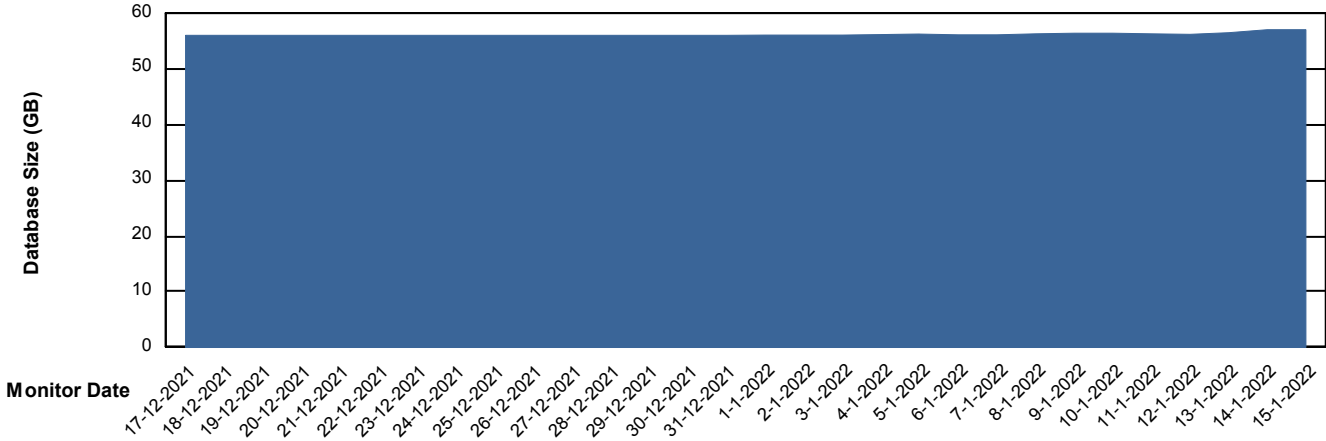

Weekly SLA Customer Report

Customer CIW Production
Database ID 45

Database Performance CIWDB_Production

DB Processes Max 300
DB Sessions Max 472

Weekly SLA Customer Report

Customer CIW Production
Database ID 45

Database Performance CIWDB_Standby

DB Processes Max 300
DB Sessions Max 472

Weekly SLA Customer Report

Customer CIW Production
 Database ID 45

DATABASE SIZE CIWDB_Production

Database growth over last month

Database Tablespace CIWDB_Production

Date	Tablespace Name	Filesize (Gb)	Usedsize (Gb)	Percentage free
15-1-2022	ABSDATA	51	43	16
	INDX	12	6	50
14-1-2022	ABSDATA	51	43	16
	INDX	12	6	50
13-1-2022	ABSDATA	51	43	16
	INDX	12	6	50
12-1-2022	ABSDATA	51	43	16
	INDX	12	6	50
11-1-2022	ABSDATA	51	43	16
	INDX	12	6	50
10-1-2022	ABSDATA	51	43	16
	INDX	12	6	50
9-1-2022	ABSDATA	51	43	16
	INDX	12	6	50