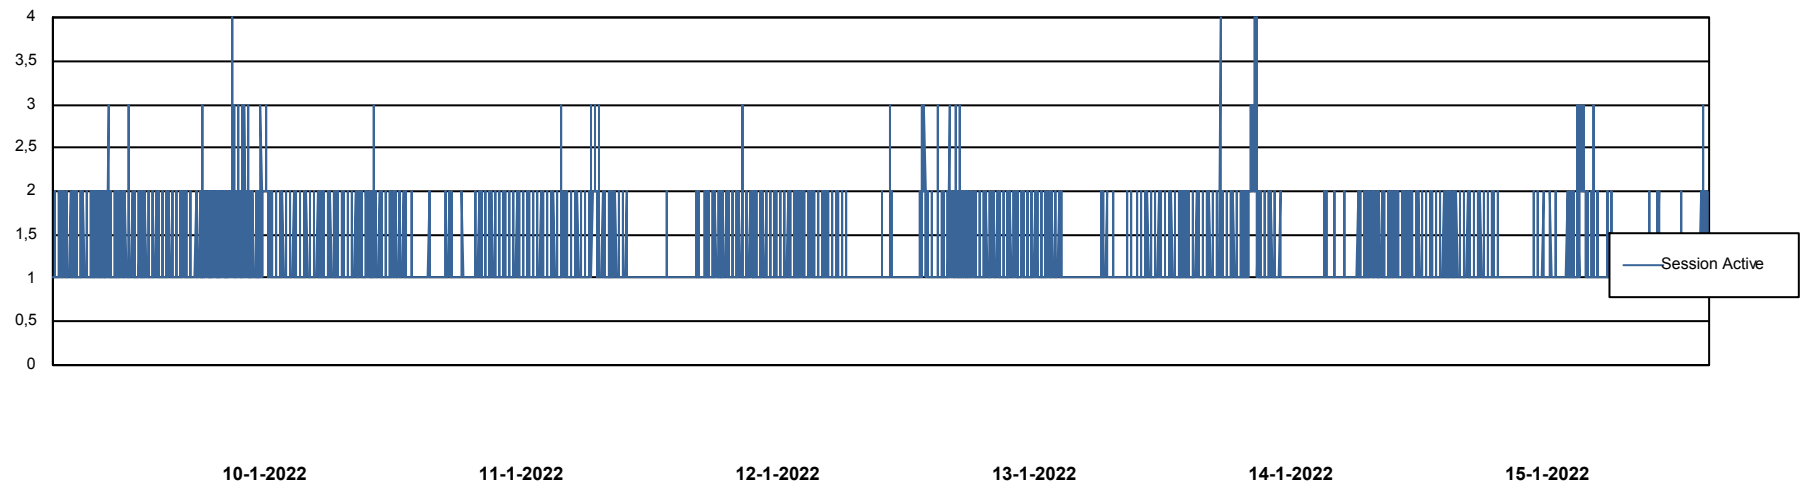

Harddisk Usage CIW_PRD_ORACLE2

	Free disk space on c: (%)	Total disk space on c: (Gb)	Free disk space on d: (%)	Total disk space on d: (Gb)	Free disk space on e: (%)	Total disk space on e: (Gb)
15-1-2022	91	701	66	700	100	830
14-1-2022	91	701	65	700	100	830
13-1-2022	91	701	65	700	100	830
12-1-2022	91	701	65	700	100	830
11-1-2022	91	701	66	700	100	830
10-1-2022	91	701	66	700	100	830
9-1-2022	91	701	66	700	100	830

Weekly SLA Customer Report

Customer CIW Production
Database ID 45

Database Performance CIWDB_Production

DB Processes Max 300
DB Sessions Max 472

Weekly SLA Customer Report

Customer CIW Production
Database ID 45

Database Performance CIWDB_Standby

DB Processes Max 300
DB Sessions Max 472

Weekly SLA Customer Report

Customer CIW Production
 Database ID 45

DATABASE SIZE CIWDB_Production

Database growth over last month