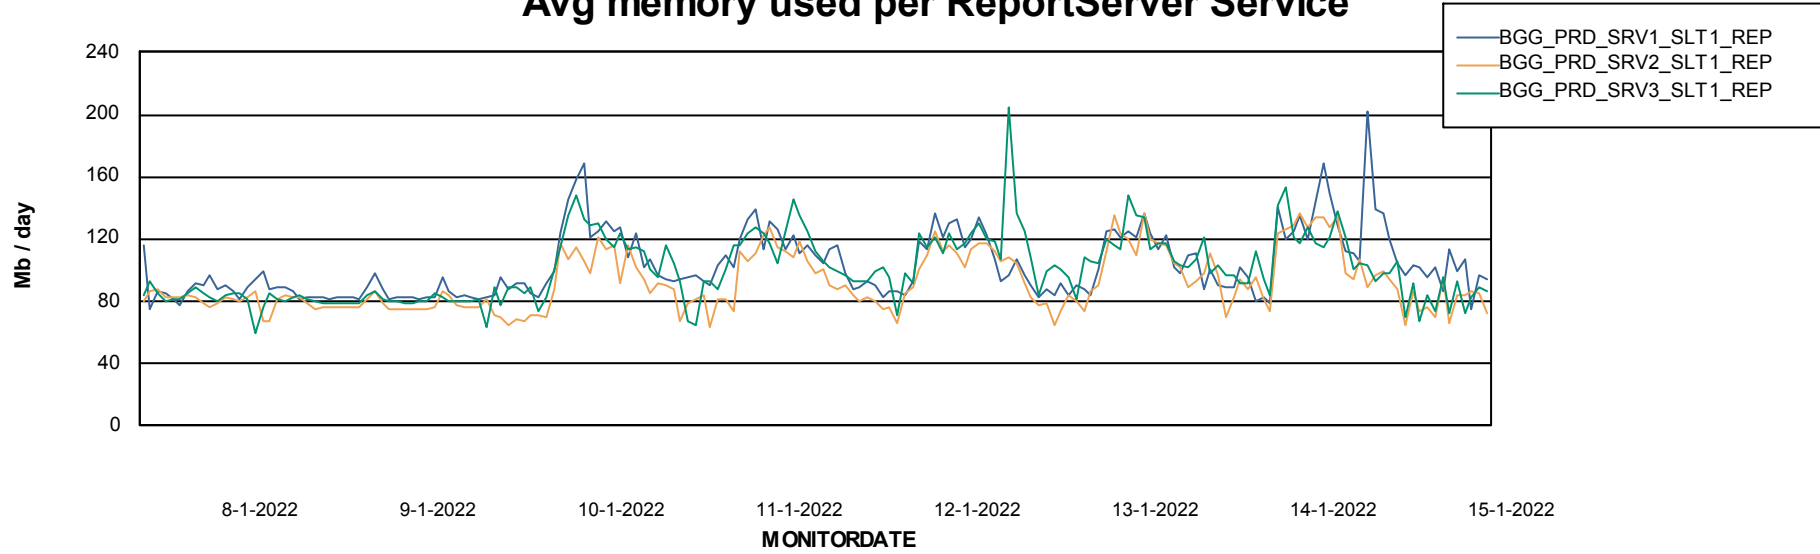

Avg memory used per ABS Server Service

Avg users per day per ABS server

Weekly SLA Customer Report

Customer BGG_Production
Database ID 58

ABSSolute Application ReportServer Services

Avg memory used per ReportServer Service