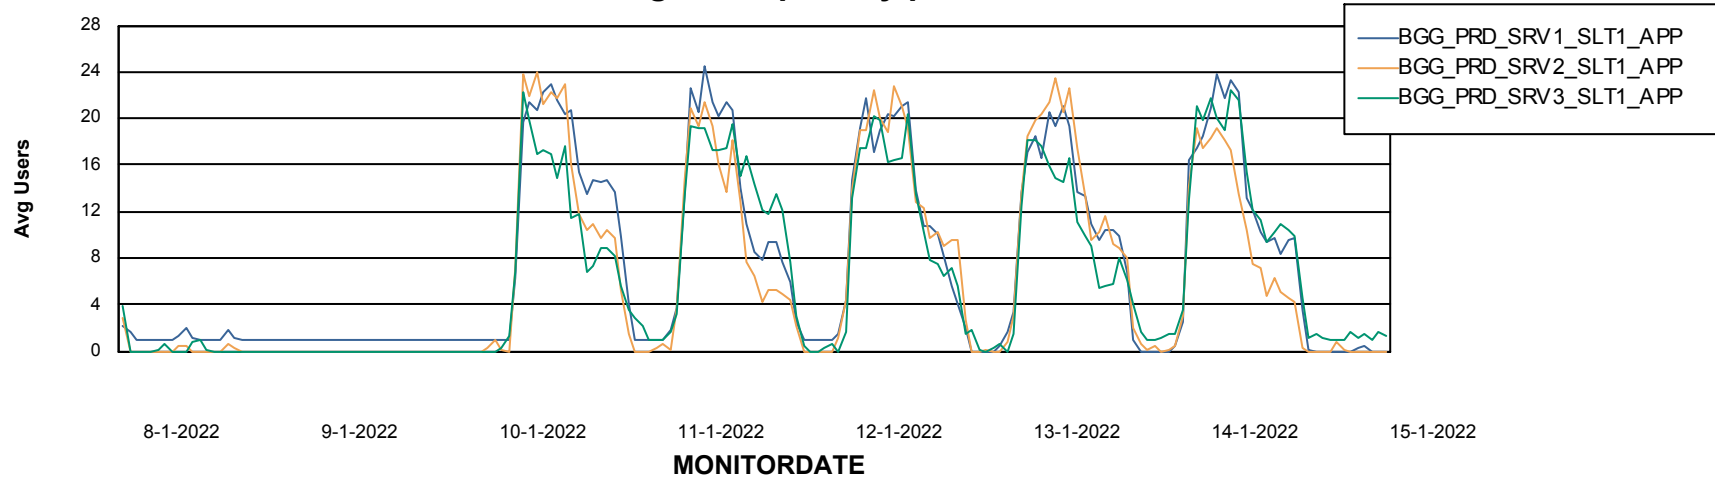

Avg users per day per ABS server