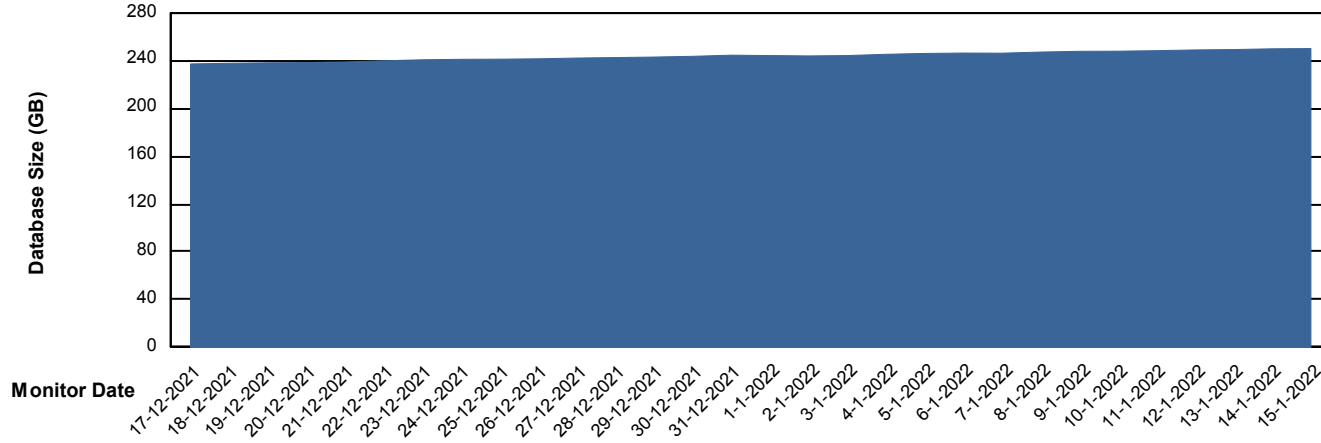

DB Processes Max 300
DB Sessions Max 474

Weekly SLA Customer Report

Customer BGG_Production
Database ID 58

Database Performance BGGDB_Standby

DB Processes Max 300
DB Sessions Max 474

Weekly SLA Customer Report

Customer BGG_Production
Database ID 58

DATABASE SIZE BGGDB_BI

Database growth over last month

DATABASE SIZE BGGDB_Production

Database growth over last month

Weekly SLA Customer Report

Customer BGG_Production
 Database ID 58