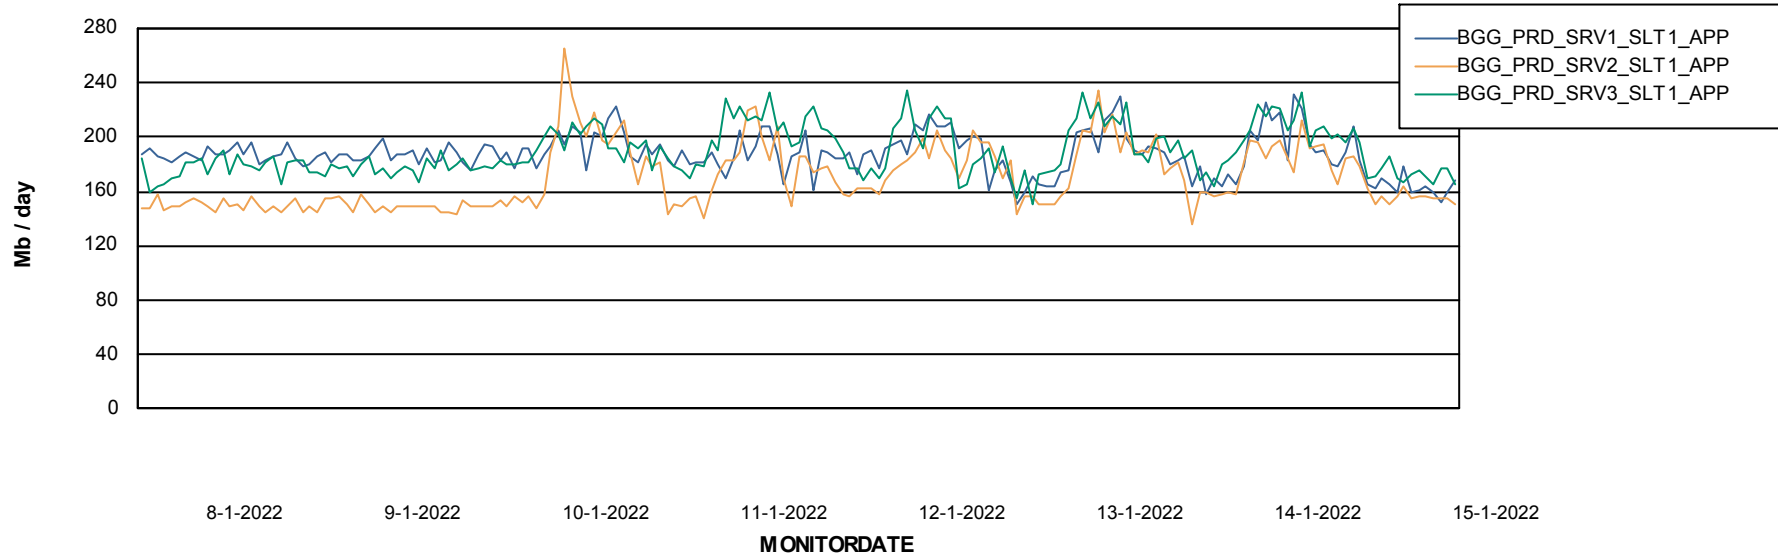

ABSSolute Application Server Services

Avg memory used per ABS Server Service