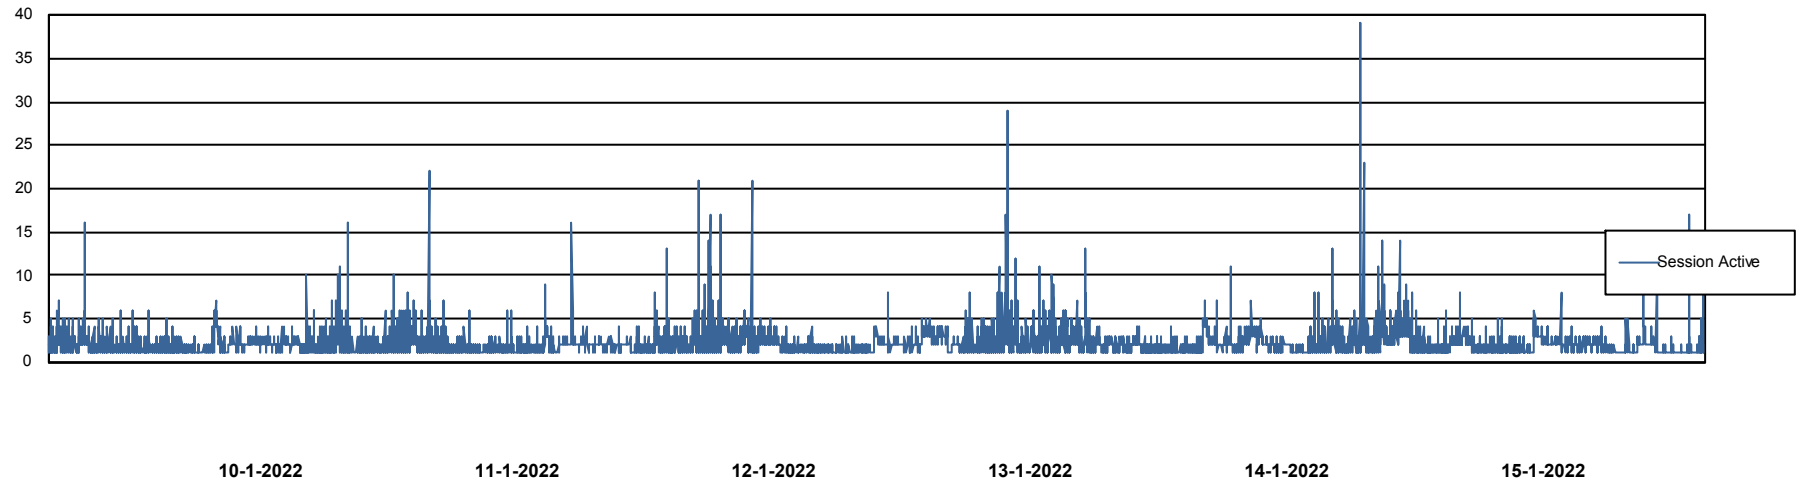

Database Performance BGGDB_Production

DB Processes Max 300
DB Sessions Max 474