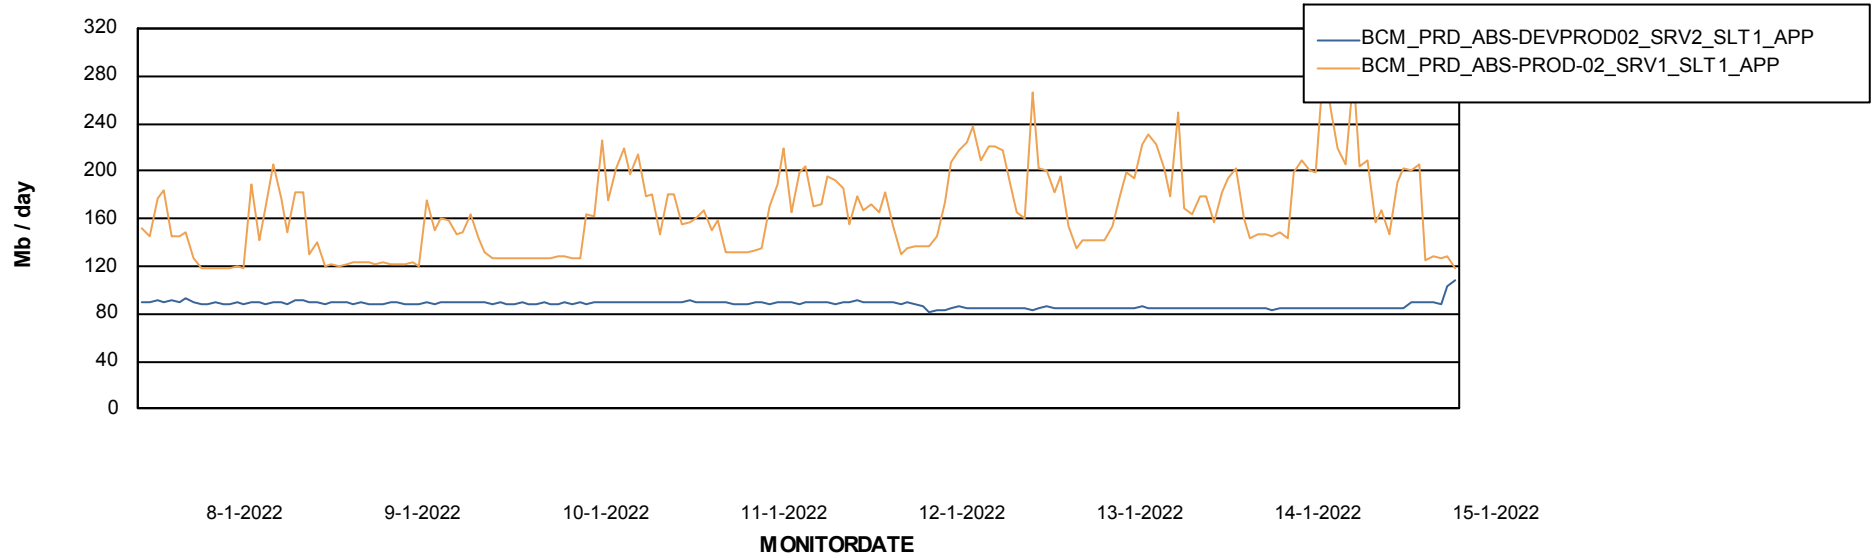

Weekly SLA Customer Report

Customer BCM_Production
Database ID 81

Database Performance BCMDB_ABS1 Production Database

Weekly SLA Customer Report

Customer BCM_Production
Database ID 81

Database Performance BCMDB_ABS1SB Standby Database

DATABASE SIZE BCMDB_ABS1 Production Database

Database growth over last month

Weekly SLA Customer Report

Customer BCM_Production
 Database ID 81

Database Tablespace BCMDB_ABS1 Production Database

Date	Tablespace Name	Filesize (Gb)	Usedsize (Gb)	Percentage free
15-1-2022	ABSDATA	6	5	17
	INDX	11	9	16
14-1-2022	ABSDATA	6	5	17
	INDX	11	9	16
13-1-2022	ABSDATA	6	5	17
	INDX	11	9	16
12-1-2022	ABSDATA	6	5	17
	INDX	11	9	16
11-1-2022	ABSDATA	6	5	17
	INDX	11	9	16
10-1-2022	ABSDATA	6	5	17
	INDX	11	9	16
9-1-2022	ABSDATA	6	5	17
	INDX	11	9	16

Weekly SLA Customer Report

Customer BCM_Production
Database ID 81

ABSSolute Application Server Services

Avg memory used per ABS Server Service

Avg users per day per ABS server

Weekly SLA Customer Report

Customer BCM_Production
Database ID 81