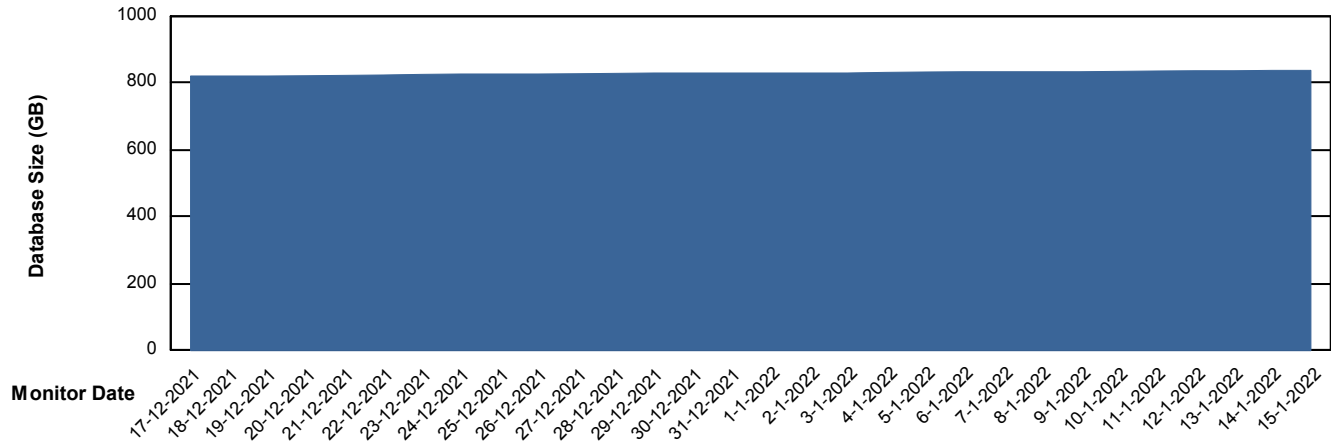

# Weekly SLA Customer Report

Customer AUJ Production  
Database ID 41

DATABASE SIZE AUJ Prod. BI DB (PABSBI1 server)

### Database growth over last month

DATABASE SIZE AUJ\_DB1\_Primary

### Database growth over last month