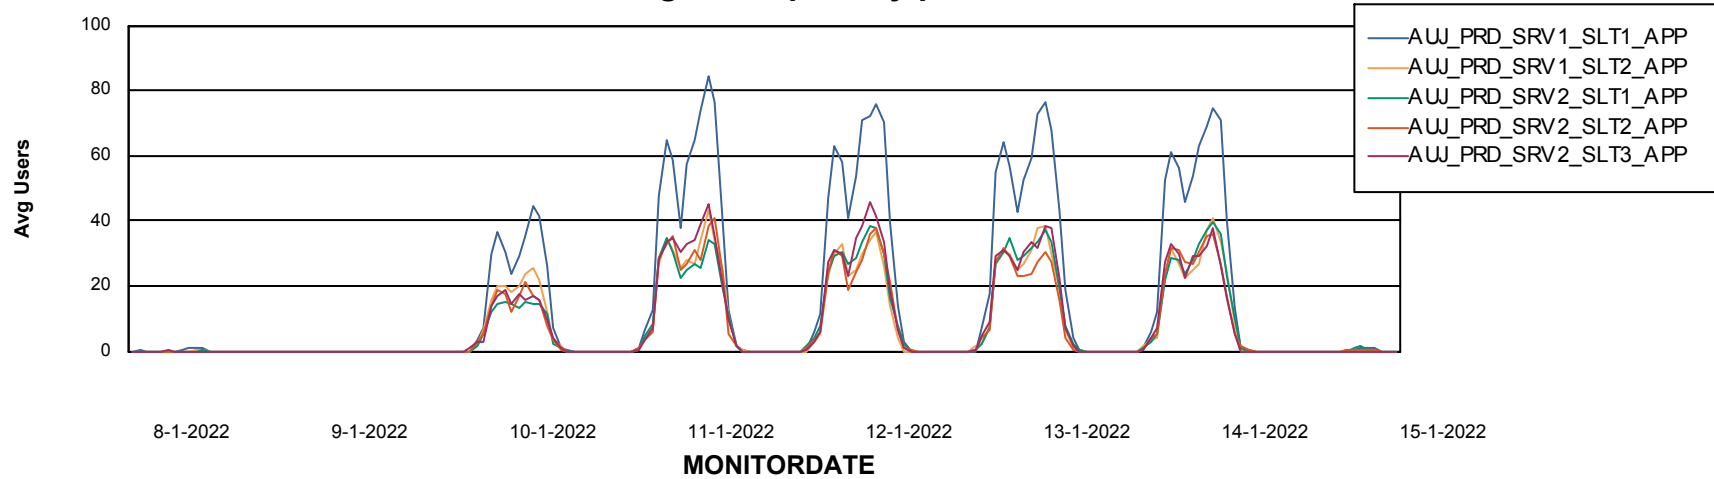

Avg users per day per ABS server