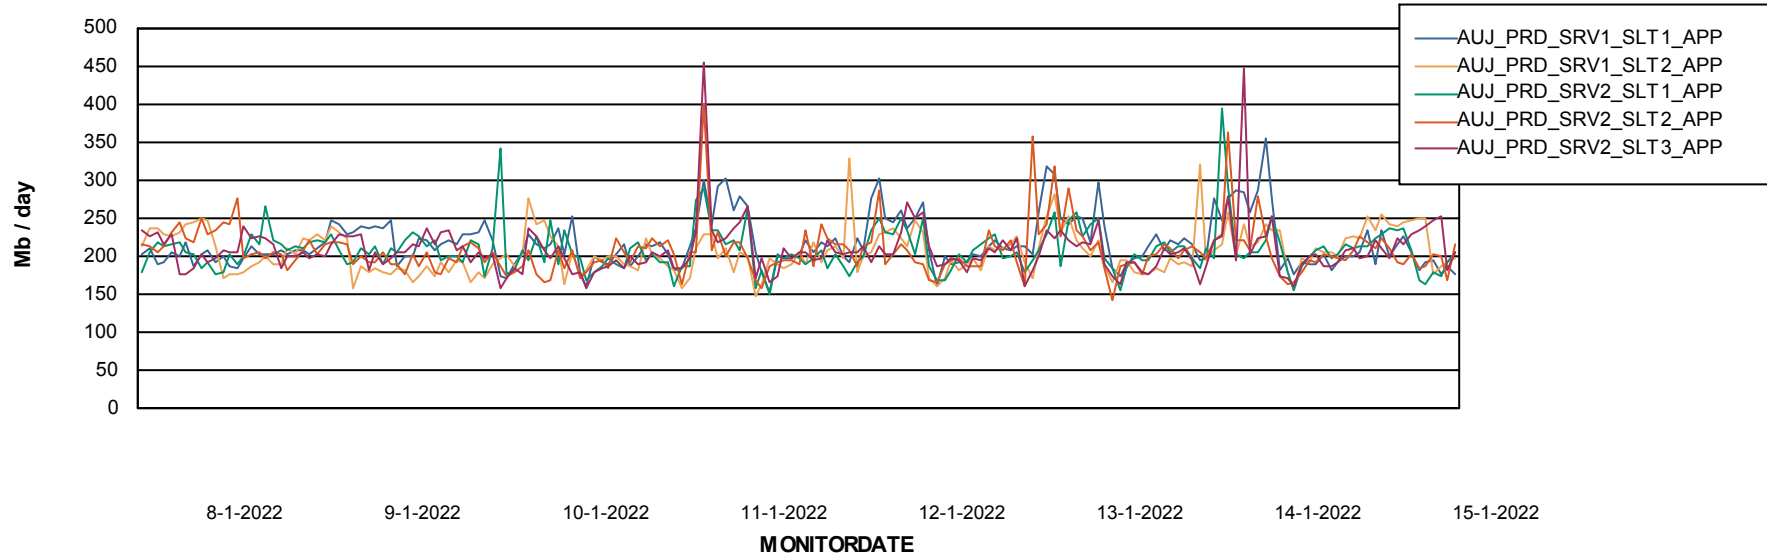

ABSSolute Application Server Services

Avg memory used per ABS Server Service