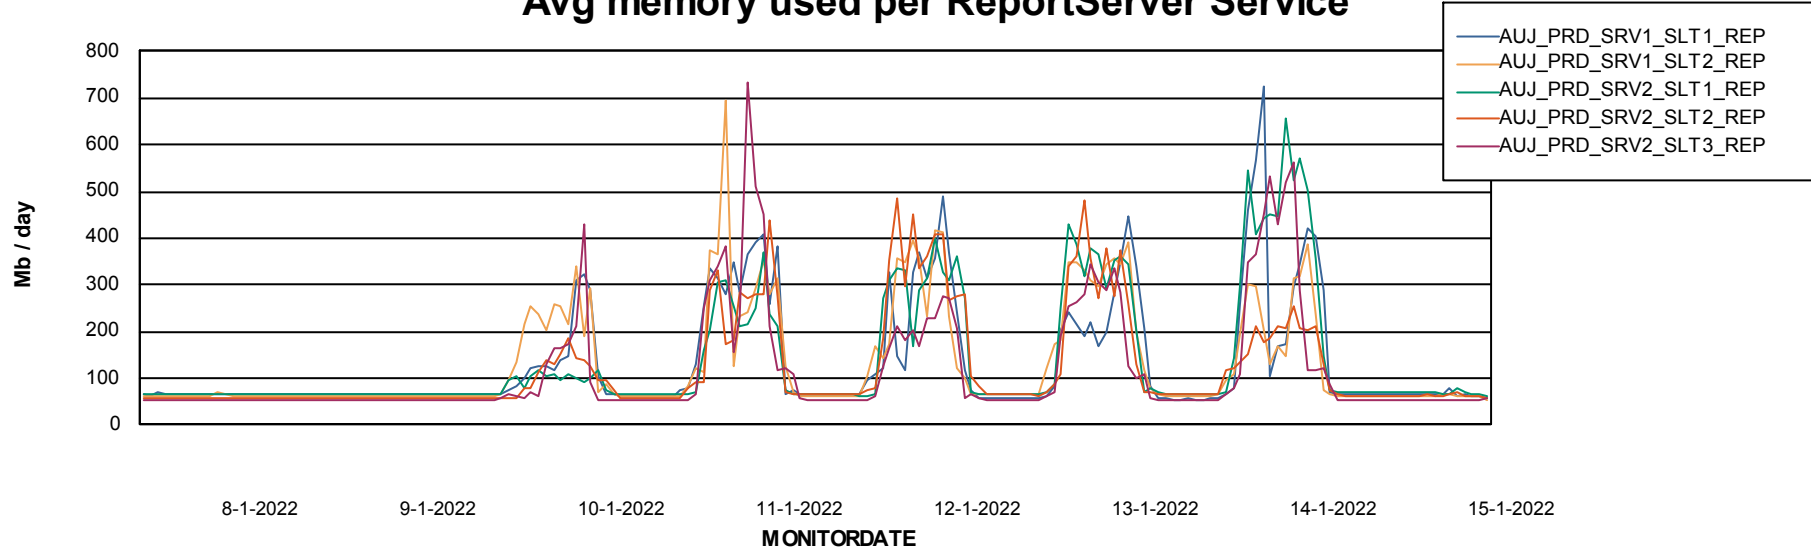

ABSSolute Application ReportServer Services

Avg memory used per ReportServer Service