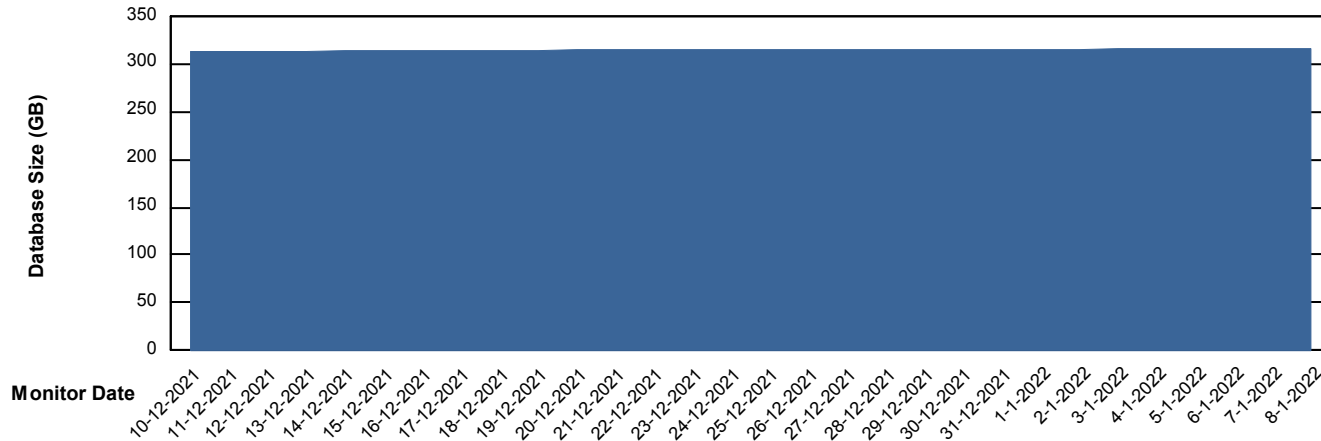

# Weekly SLA Customer Report

Customer VOS\_Production  
Database ID 68

DATABASE SIZE VOSDB\_BI

### Database growth over last month

DATABASE SIZE VOSDB\_Production

### Database growth over last month