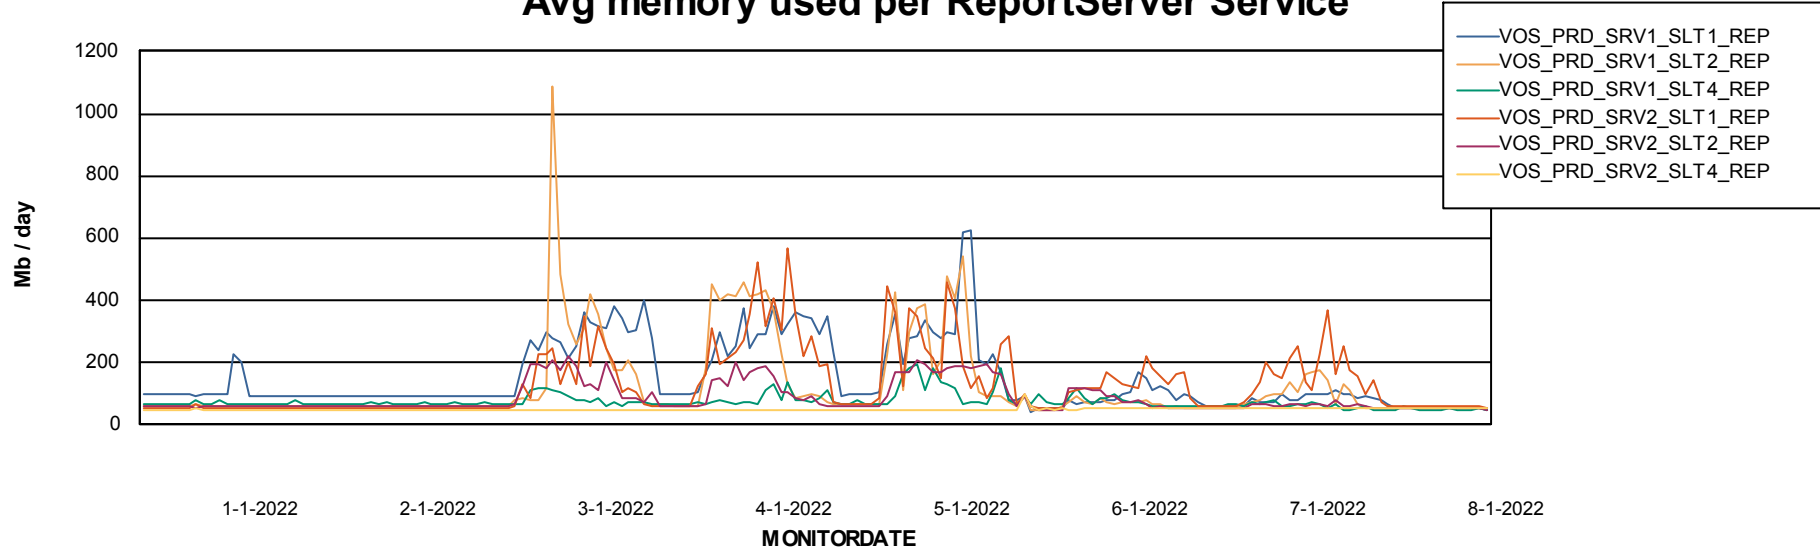

ABSSolute Application ReportServer Services

Avg memory used per ReportServer Service