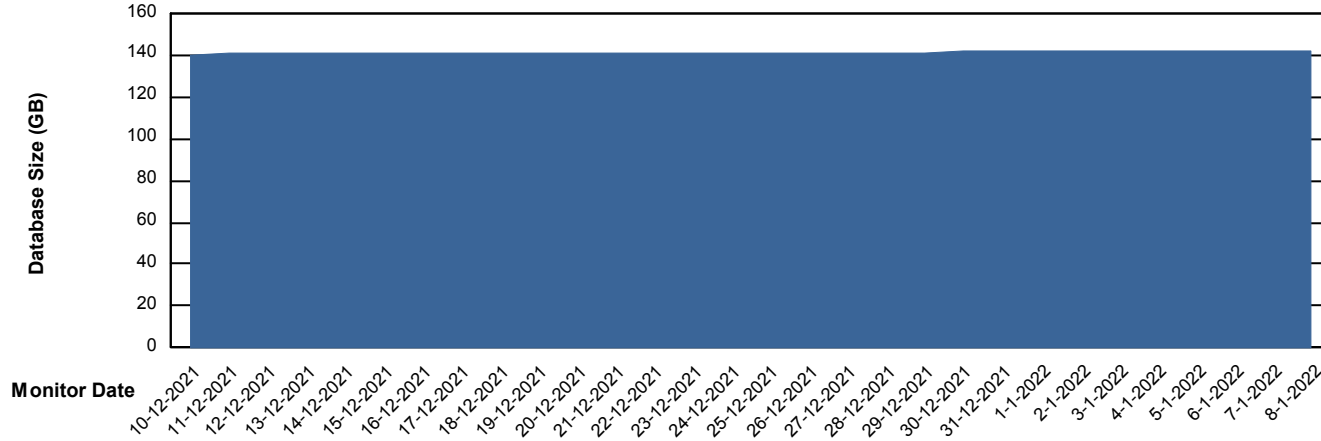

DATABASE SIZE VOSDB_BI

Database growth over last month