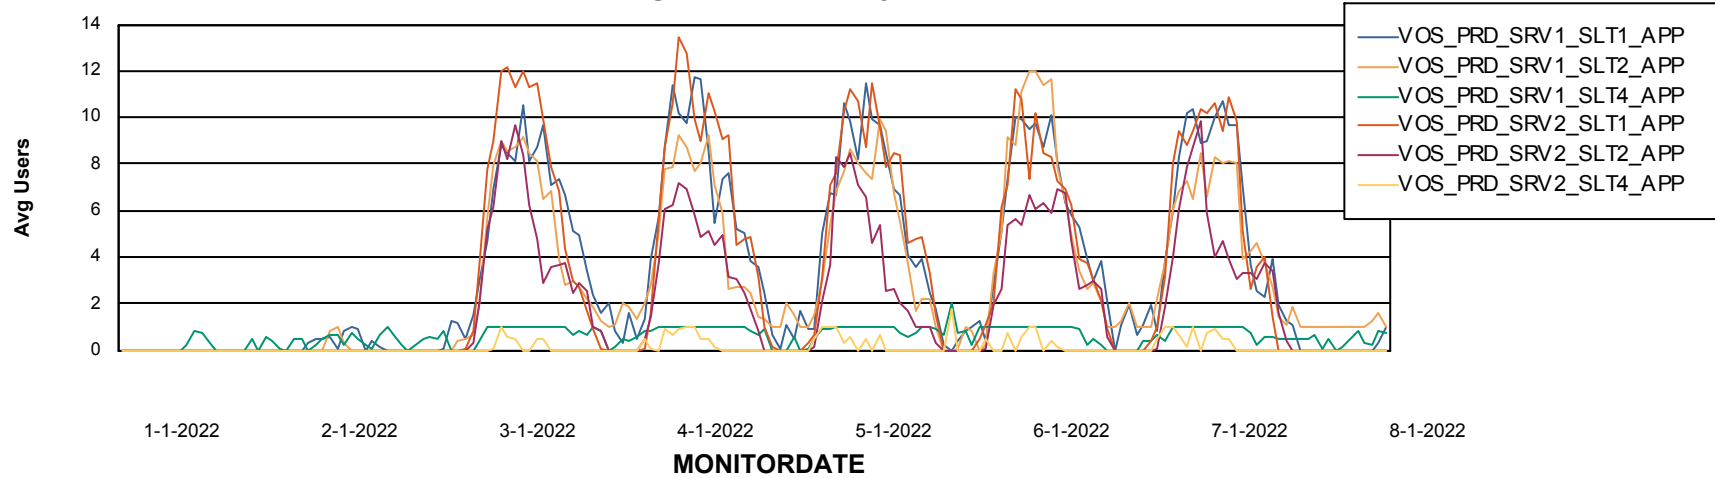

Avg users per day per ABS server