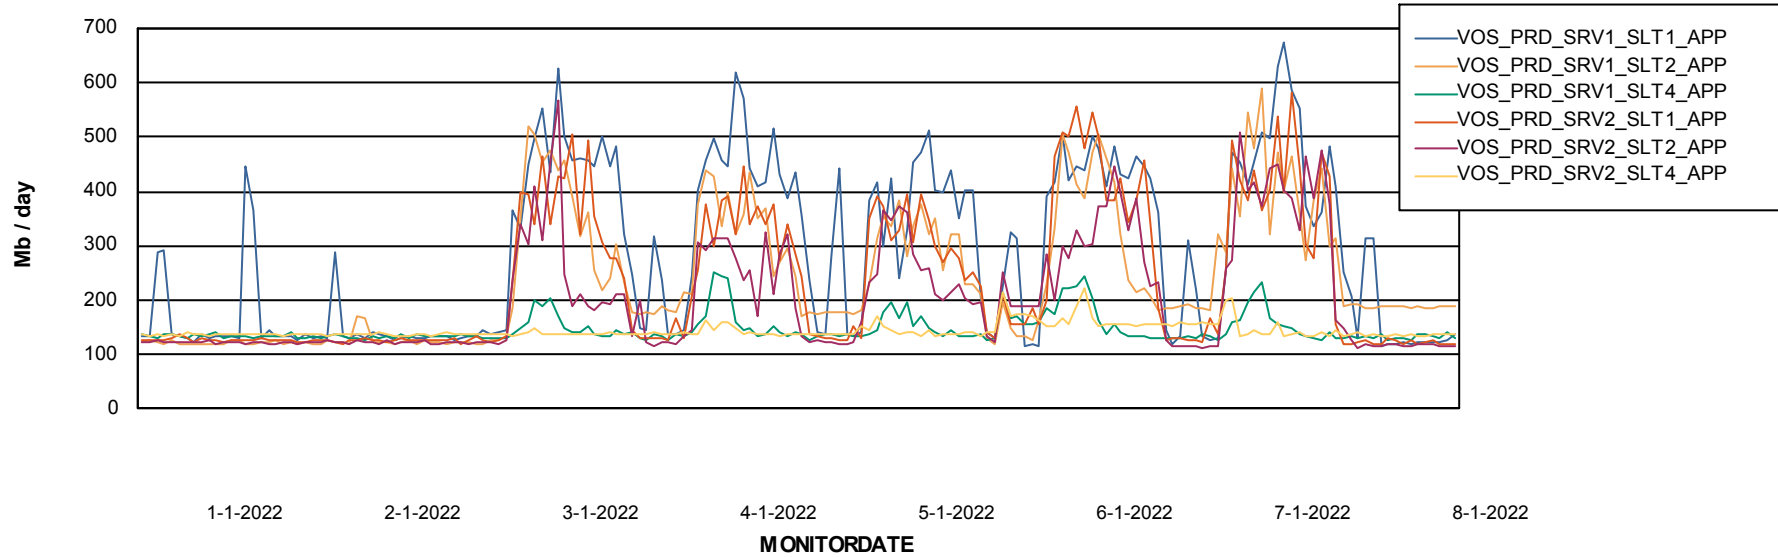

ABSSolute Application Server Services

Avg memory used per ABS Server Service