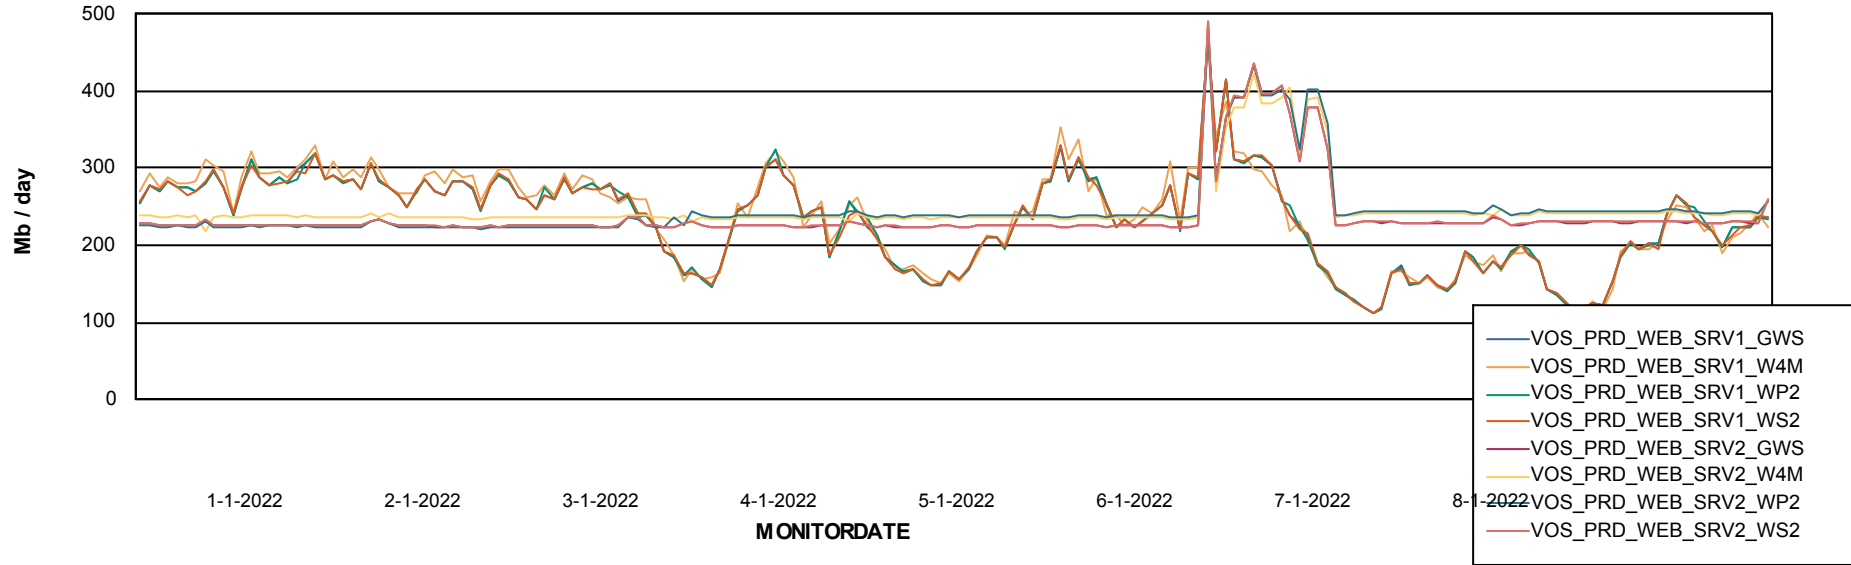

ABSSolute Web Component Services

Avg memory used per ABS Web component