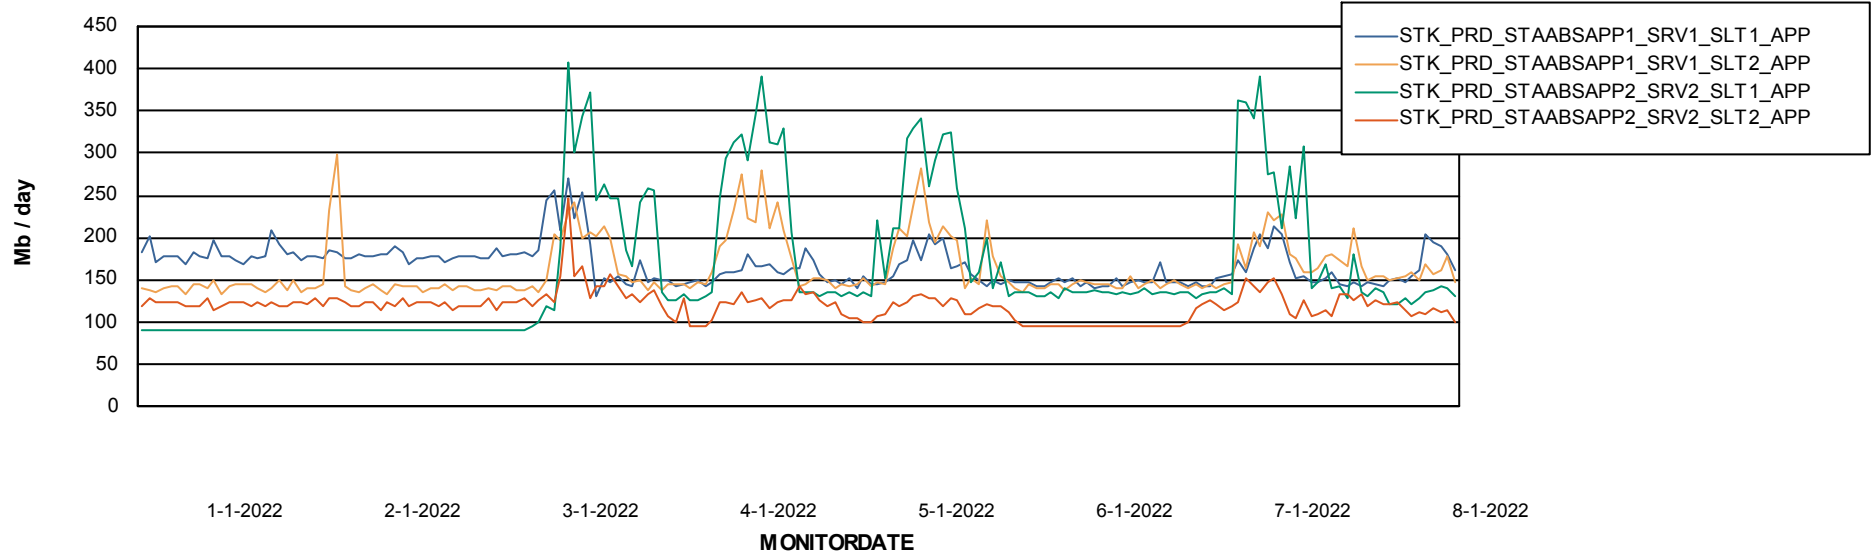

ABSSolute Application Server Services

Avg memory used per ABS Server Service