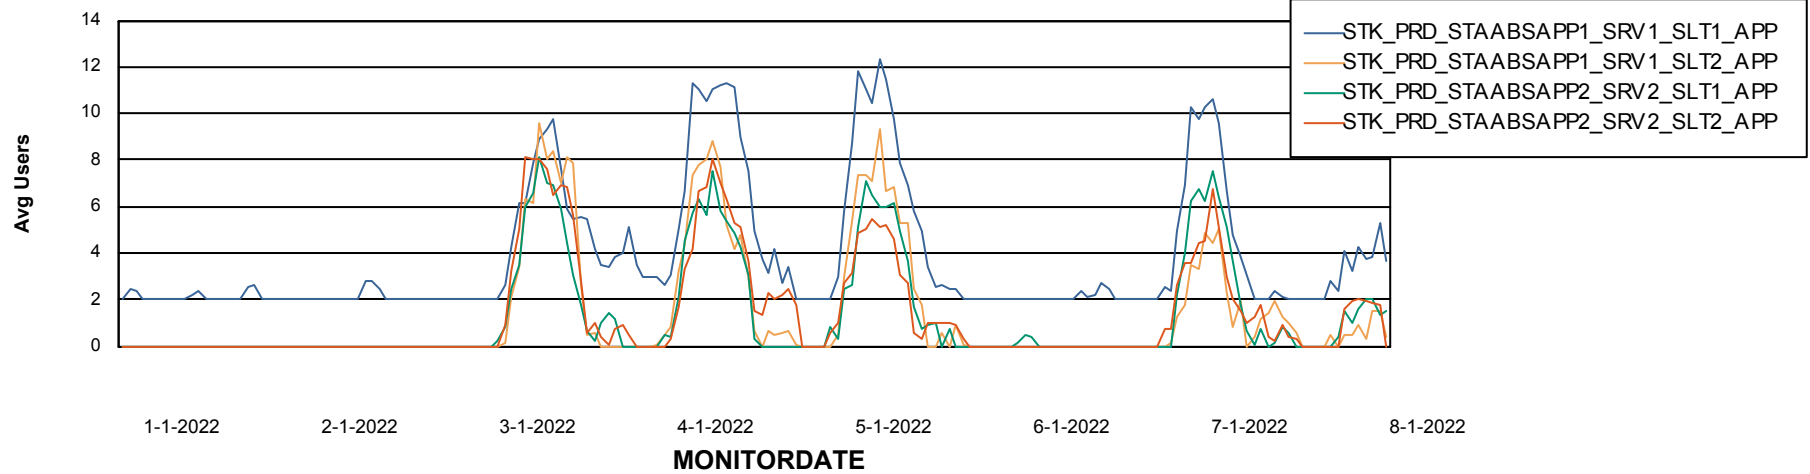

Avg users per day per ABS server