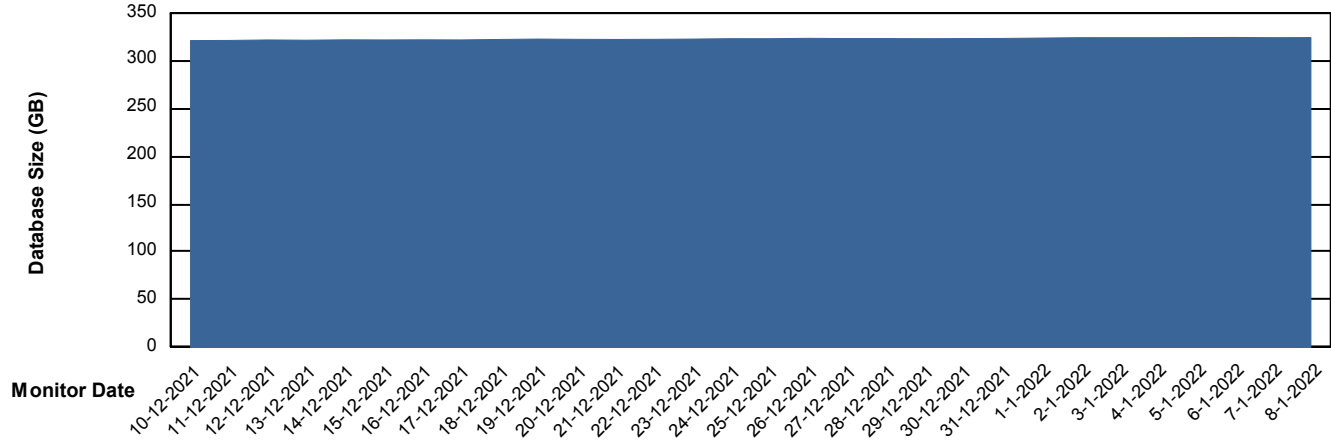

DATABASE SIZE STKDB_ABS1 Production Database

Database growth over last month

Database Tablespace STKDB_ABS1 Production Database

Date	Tablespace Name	Filesize (Gb)	Usedsize (Gb)	Percentage free
8-1-2022	ABSDATA	177	131	26
	INDX	220	184	16
7-1-2022	ABSDATA	177	131	26
	INDX	220	184	16
6-1-2022	ABSDATA	177	131	26
	INDX	220	184	16
5-1-2022	ABSDATA	177	131	26
	INDX	220	184	16
4-1-2022	ABSDATA	177	131	26
	INDX	220	184	16
3-1-2022	ABSDATA	177	131	26
	INDX	220	184	16
2-1-2022	ABSDATA	177	131	26
	INDX	220	184	16