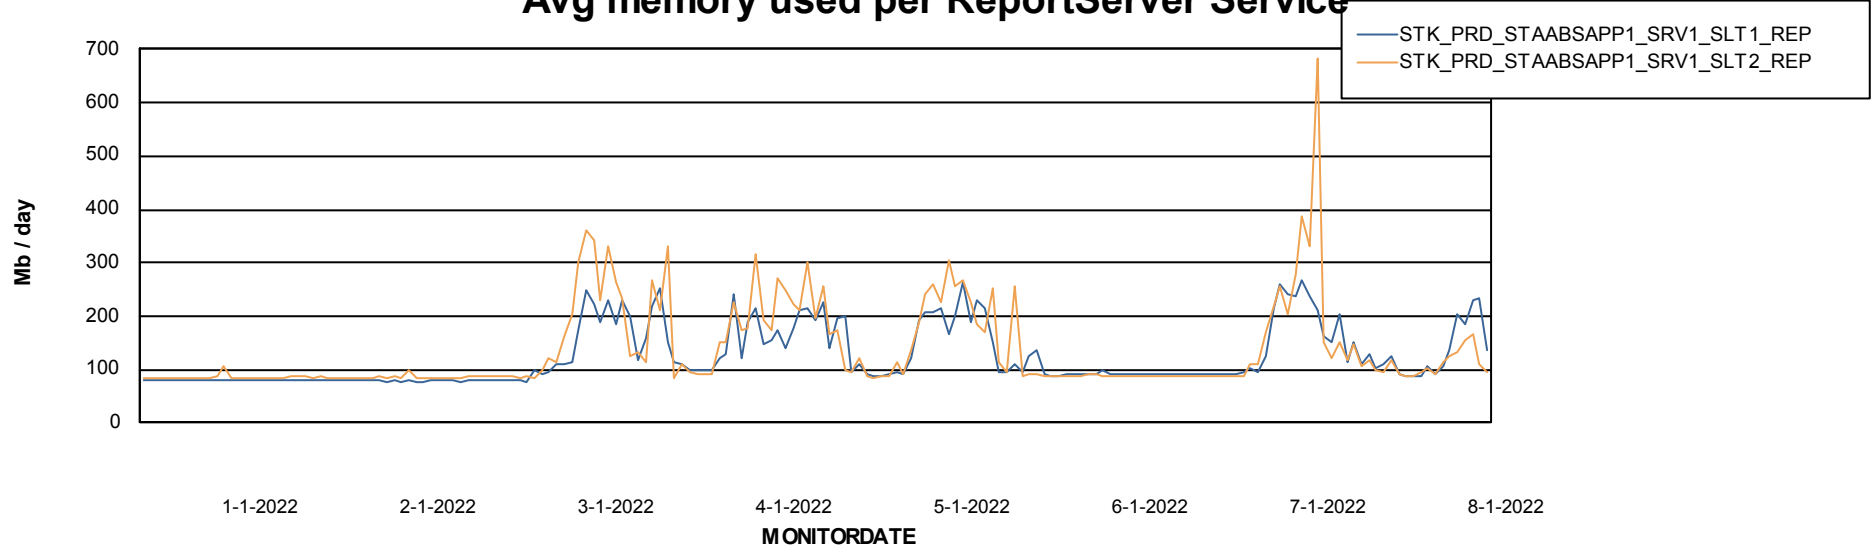

ABSSolute Application ReportServer Services

Avg memory used per ReportServer Service