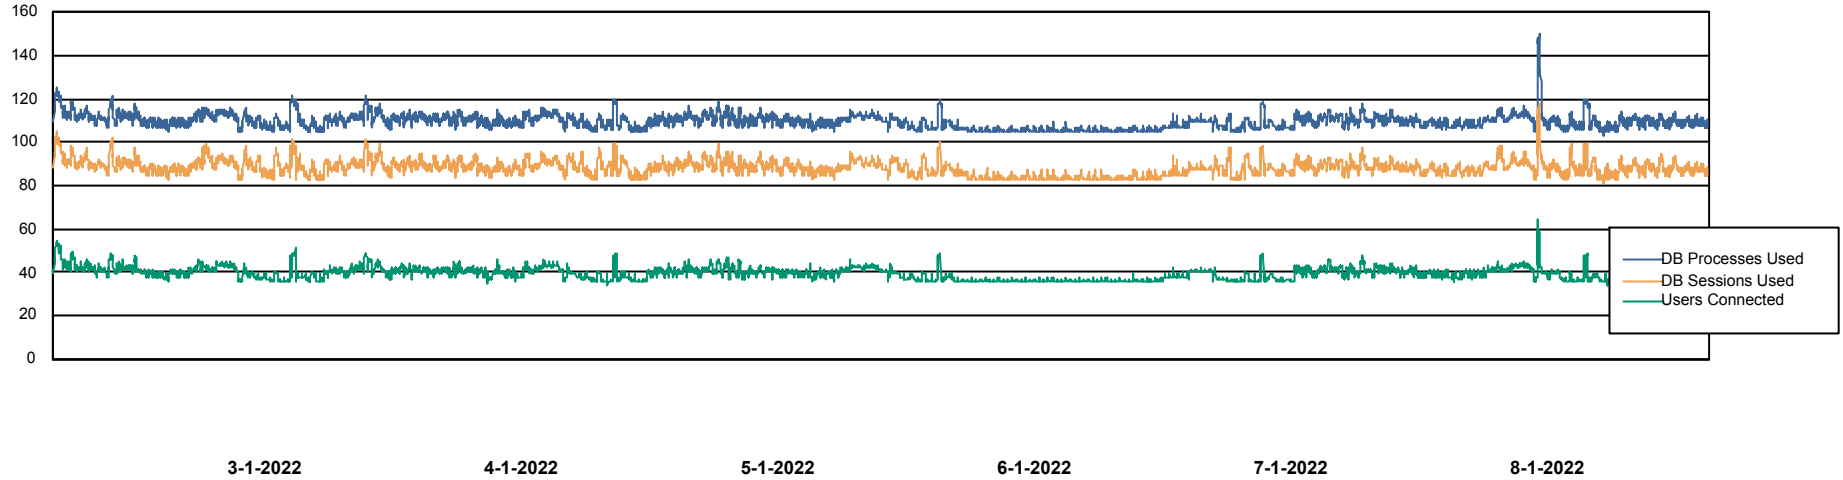

## Database Performance STKDB\_ABS1 Production Database

DB Processes Max 500  
DB Sessions Max 776