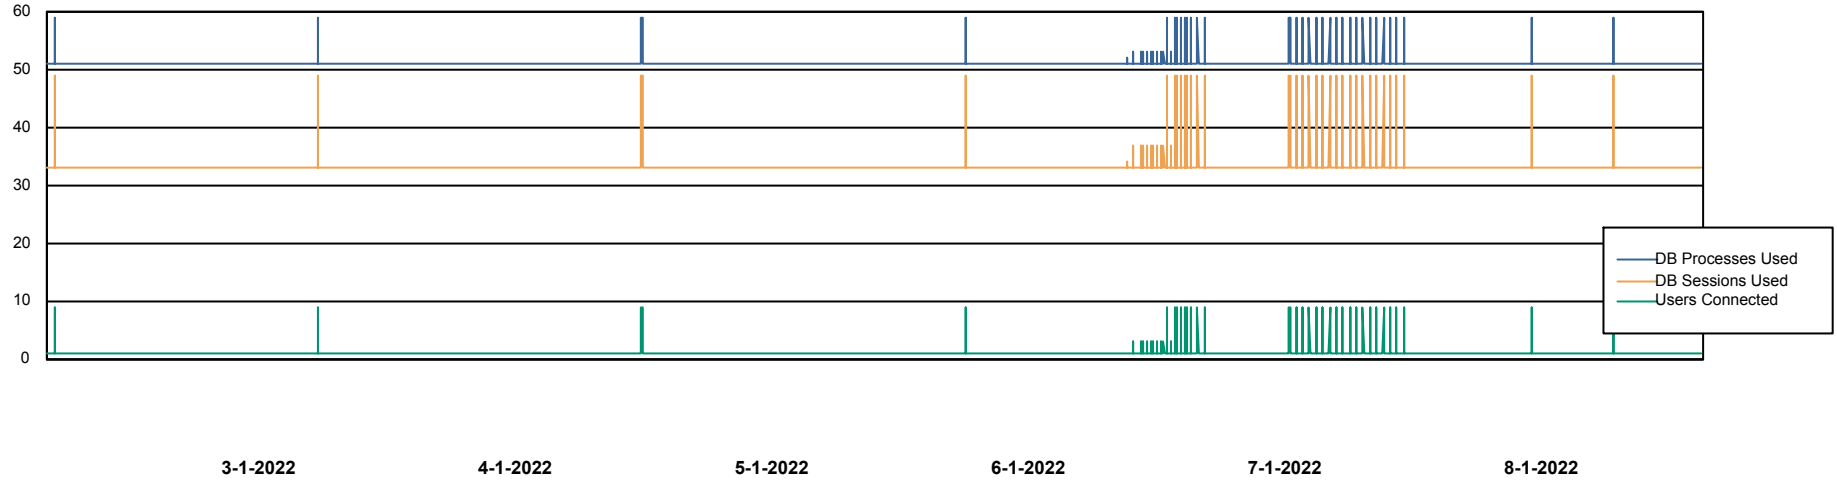

Database Performance STKDB_ABS1SB Standby Database

DB Processes Max 500
DB Sessions Max 774