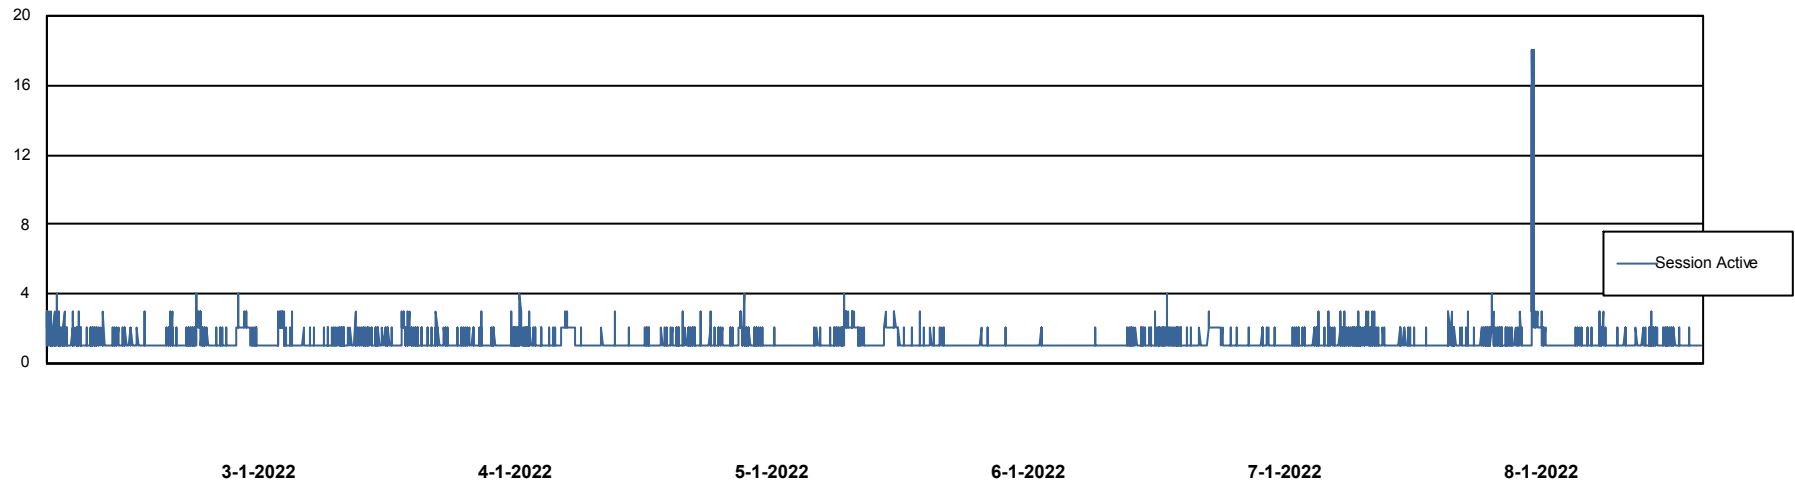

Database Performance STKDB_ABS1 Production Database

DB Processes Max 500
DB Sessions Max 776