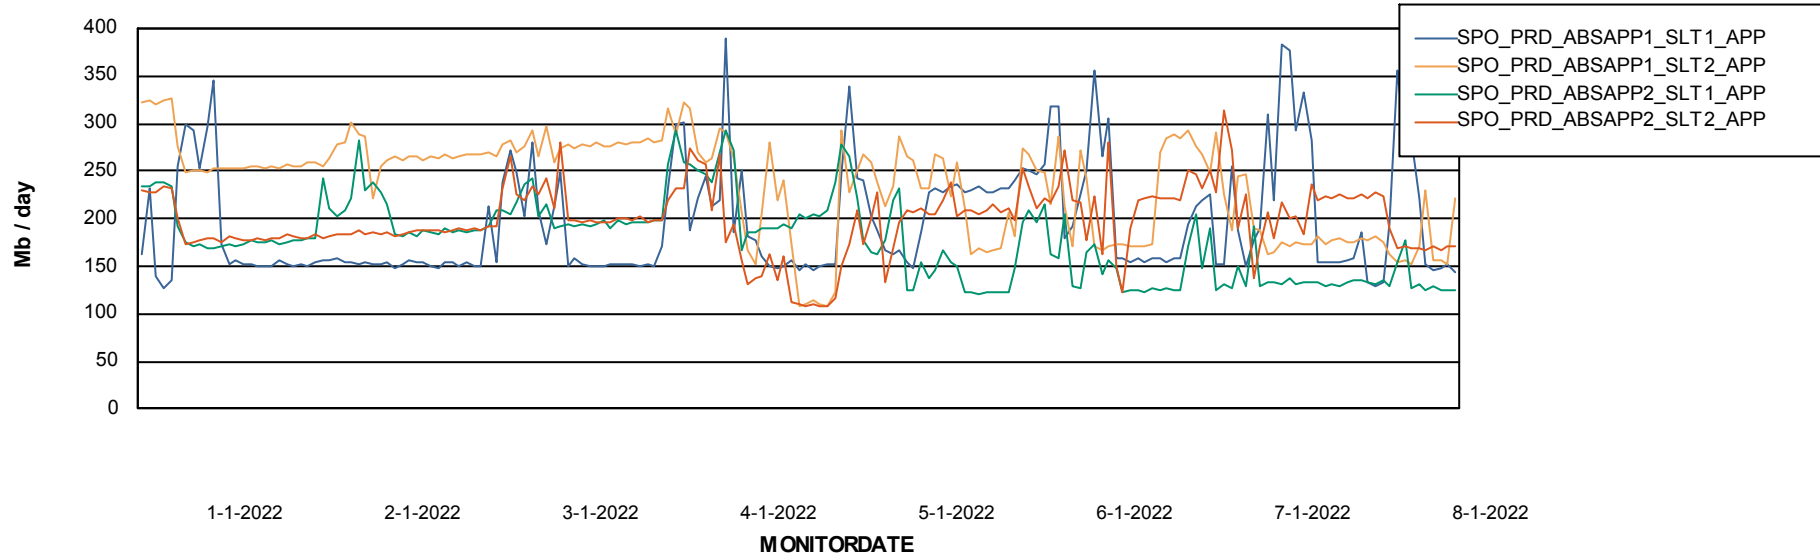

Standby Database Health SPO_Production Silver

Recovery lag for last 7 days

Weekly SLA Customer Report

Customer SPO_Production Silver
Database ID 57

ABSSolute Application Server Services

Avg memory used per ABS Server Service