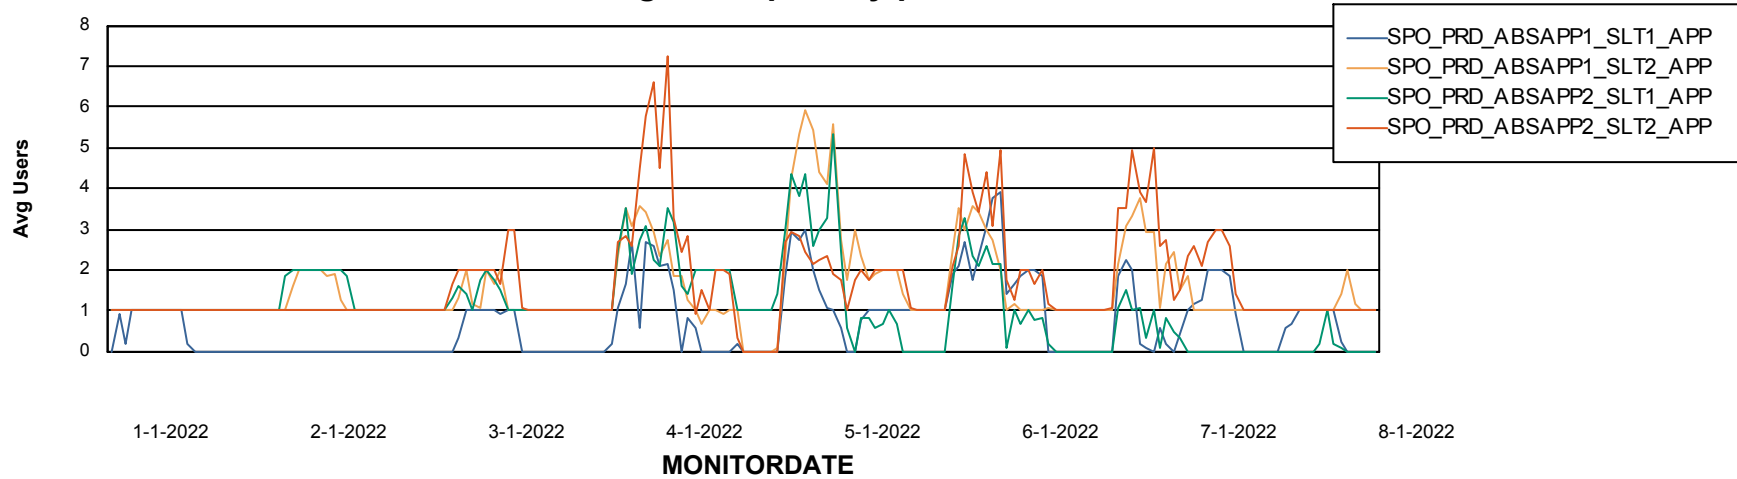

Avg users per day per ABS server