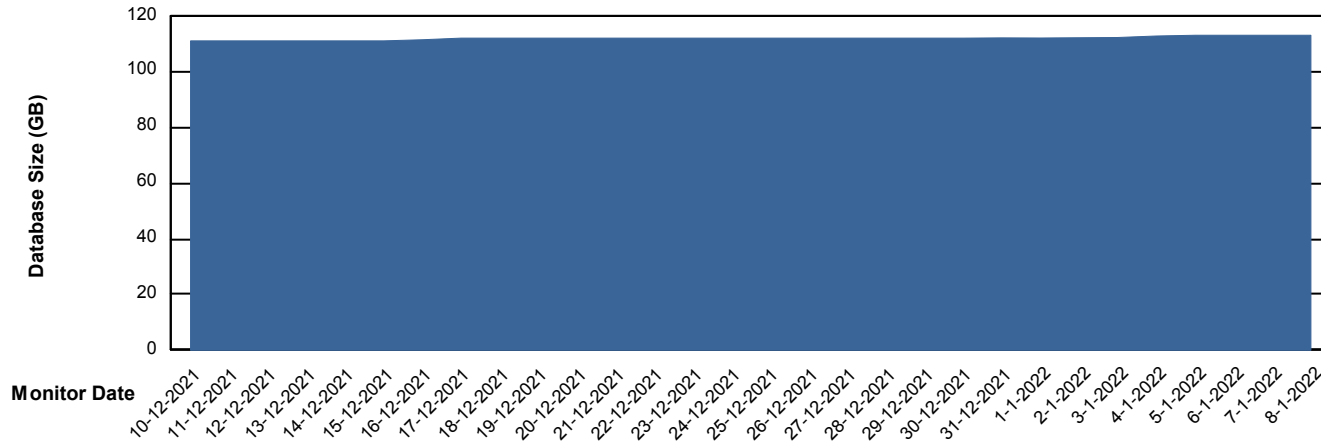

Weekly SLA Customer Report

Customer SPO_Production Silver
Database ID 57

DATABASE SIZE SPODB_BI

Database growth over last month

DATABASE SIZE SPODB_Production

Database growth over last month

Weekly SLA Customer Report

Customer SPO_Production Silver
Database ID 57

Database Tablespace SPODB_BI

Date	Tablespace Name	Filesize (Gb)	Usedsize (Gb)	Percentage free
8-1-2022	ABSDATA	30	25	17
	INDX	40	33	18
7-1-2022	ABSDATA	30	25	17
	INDX	40	33	18
6-1-2022	ABSDATA	30	25	17
	INDX	40	33	18
5-1-2022	ABSDATA	30	25	17
	INDX	40	33	18
4-1-2022	ABSDATA	30	25	17
	INDX	40	33	18
3-1-2022	ABSDATA	30	25	17
	INDX	40	33	18
2-1-2022	ABSDATA	30	25	17
	INDX	40	33	18