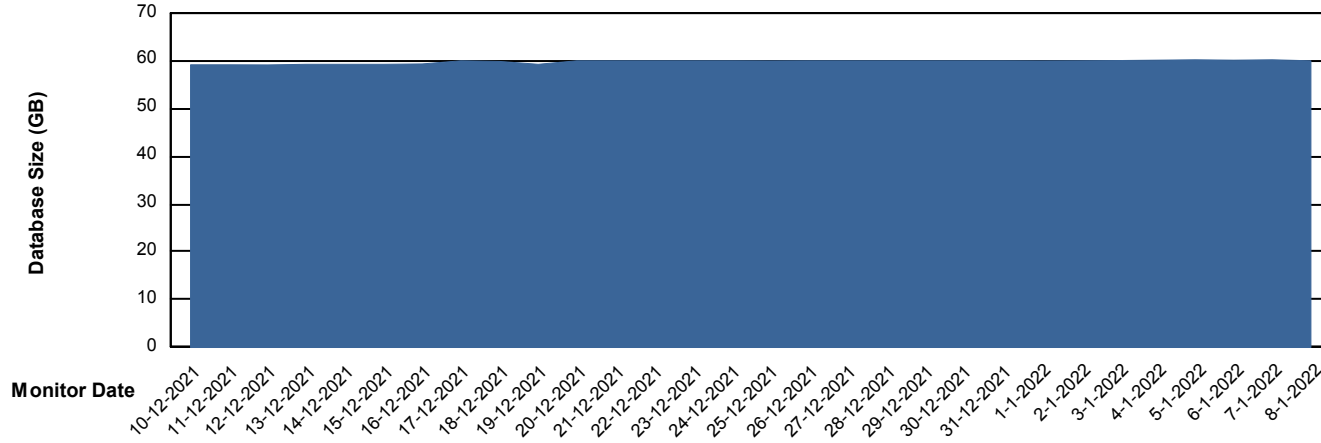

Weekly SLA Customer Report

Customer SPO_Production Silver
Database ID 57

Database Performance SPODB_BI

DB Processes Max 500
DB Sessions Max 772

Weekly SLA Customer Report

Customer SPO_Production Silver
Database ID 57

Database Performance SPODB_Production

DB Processes Max 300
DB Sessions Max 472

Weekly SLA Customer Report

Customer SPO_Production Silver
Database ID 57

Database Performance SPODB_Standby

DB Processes Max 300
DB Sessions Max 472

Weekly SLA Customer Report

Customer SPO_Production Silver
Database ID 57

DATABASE SIZE SPODB_BI

Database growth over last month

DATABASE SIZE SPODB_Production

Database growth over last month

Weekly SLA Customer Report