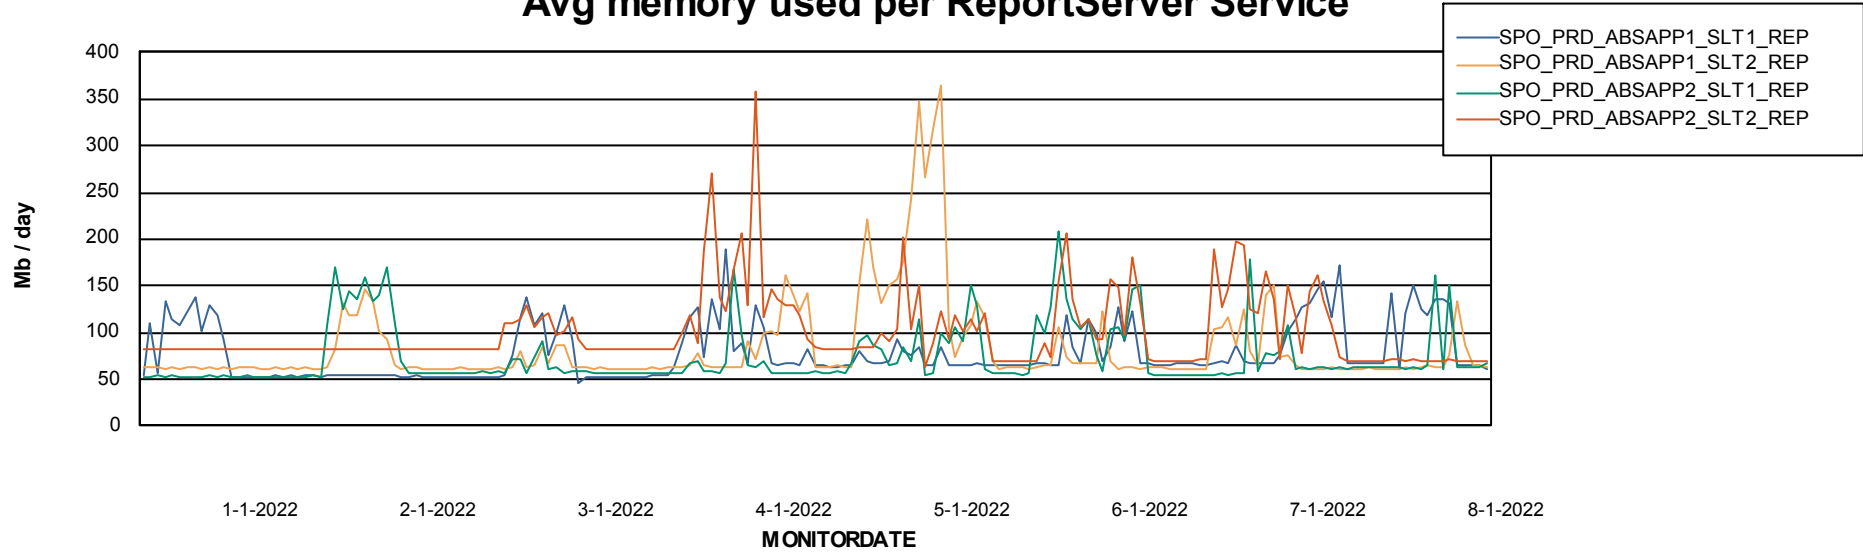

Avg users per day per ABS server

Weekly SLA Customer Report

Customer SPO_Production Silver
Database ID 57

ABSSolute Application ReportServer Services

Avg memory used per ReportServer Service

Weekly SLA Customer Report