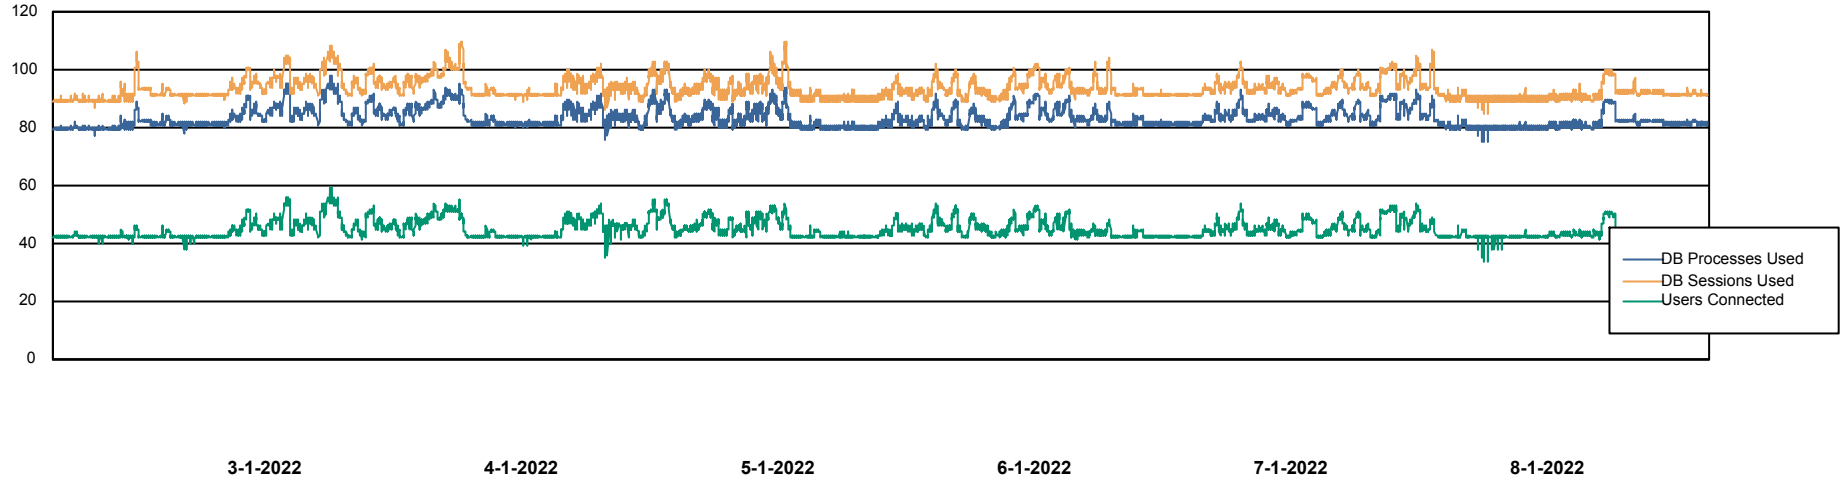

Weekly SLA Customer Report

Customer SPO_Production Silver
Database ID 57

Database Performance SPODB_BI

DB Processes Max 500
DB Sessions Max 772

Weekly SLA Customer Report

Customer SPO_Production Silver
Database ID 57

Database Performance SPODB_Production

DB Processes Max 300
DB Sessions Max 472

Weekly SLA Customer Report

Customer SPO_Production Silver
Database ID 57

Database Performance SPODB_Standby

DB Processes Max 300
DB Sessions Max 472