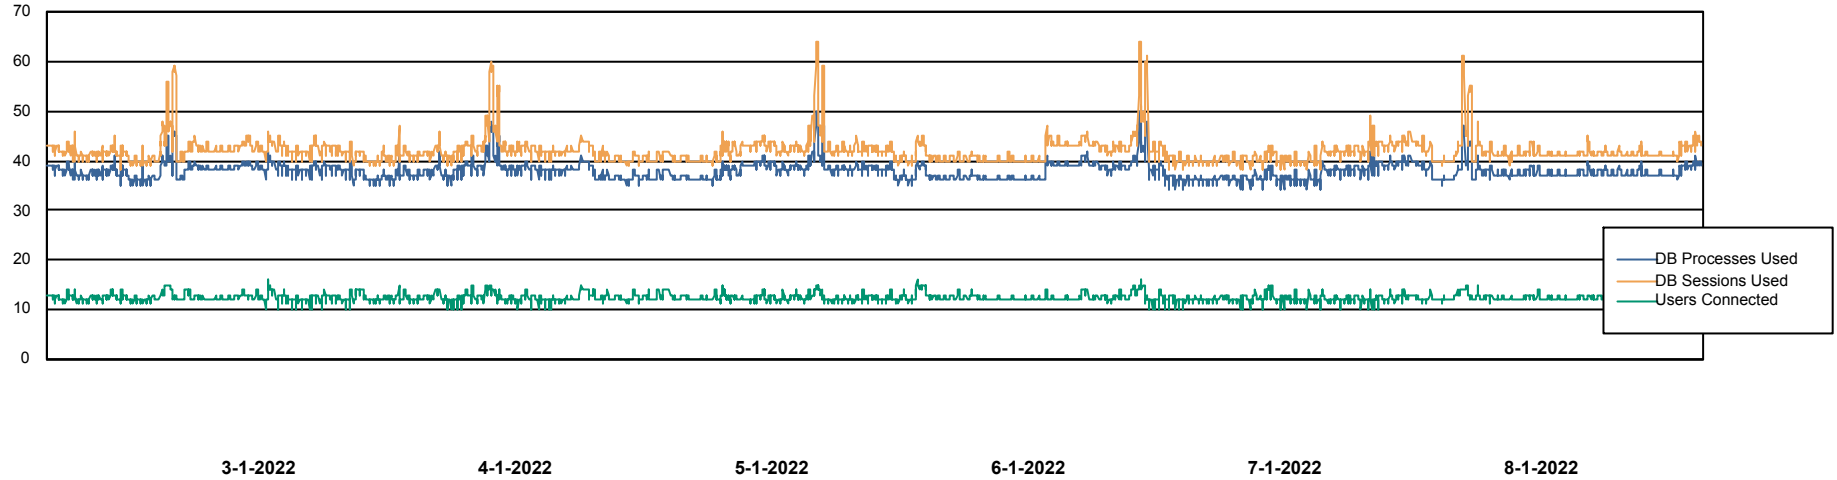

Weekly SLA Customer Report

Customer SPO_Production Silver
 Database ID 57

Harddisk Usage SPO_PRD_ORACLE_BI1

	Free disk space on c: (%)	Total disk space on c: (Gb)	Free disk space on d: (%)	Total disk space on d: (Gb)	Free disk space on e: (%)	Total disk space on e: (Gb)	Free disk space on f: (%)	Total disk space on f: (Gb)
8-1-2022	25	80	45	200	100	100	100	50
7-1-2022	25	80	45	200	100	100	100	50
6-1-2022	25	80	45	200	100	100	100	50
5-1-2022	25	80	45	200	100	100	100	50
4-1-2022	25	80	45	200	100	100	100	50
3-1-2022	25	80	45	200	100	100	100	50
2-1-2022	25	80	45	200	100	100	100	50

Weekly SLA Customer Report

Customer SPO_Production Silver
Database ID 57

Database Performance SPODB_BI

DB Processes Max 500
DB Sessions Max 772

Weekly SLA Customer Report

Customer SPO_Production Silver
Database ID 57