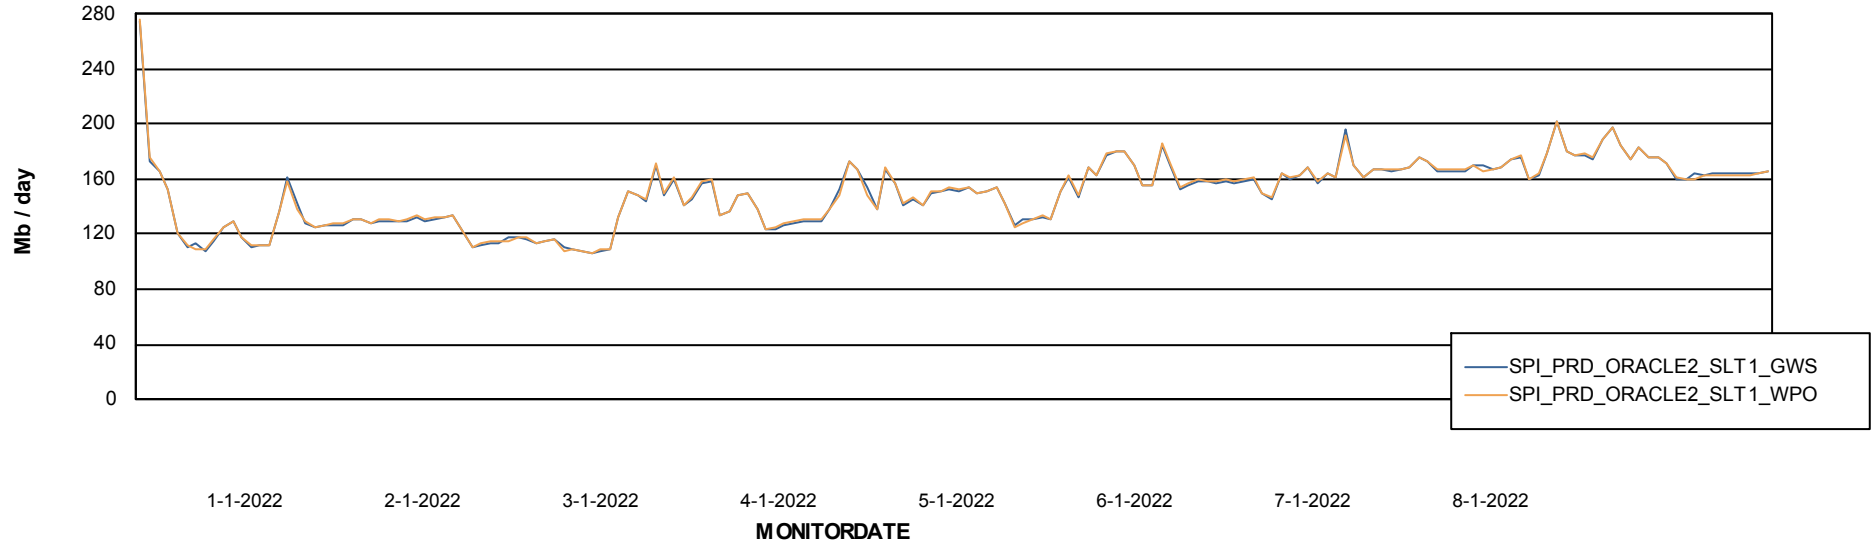

ABSSolute Application ReportServer Services

Avg memory used per ReportServer Service

Weekly SLA Customer Report

Customer SPI_Production
Database ID 49

ABSSolute Web Component Services

Avg memory used per ABS Web component