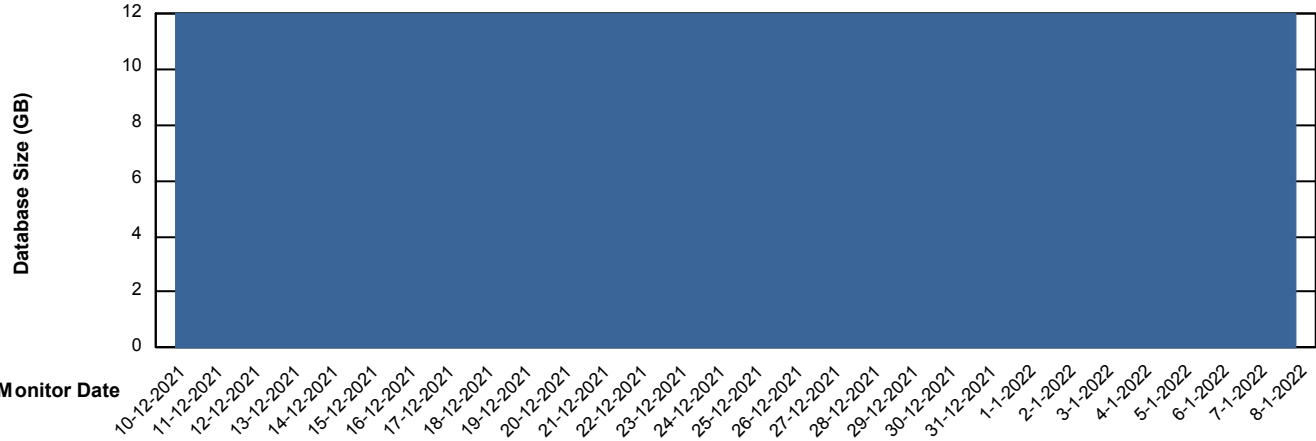

DB Processes Max 500

Weekly SLA Customer Report

Customer SPI_Production
 Database ID 49

DATABASE SIZE SPIDB_Production

Database growth over last month

Database Tablespace SPIDB_Production

Date	Tablespace Name	Filesize (Gb)	Usedsize (Gb)	Percentage free
8-1-2022	ABSDATA	5	2	53
	INDX	8	4	52
7-1-2022	ABSDATA	5	2	53
	INDX	8	4	52
6-1-2022	ABSDATA	5	2	53
	INDX	8	4	52
5-1-2022	ABSDATA	5	2	53
	INDX	8	4	52
4-1-2022	ABSDATA	5	2	53
	INDX	8	4	52
3-1-2022	ABSDATA	5	2	53
	INDX	8	4	52
2-1-2022	ABSDATA	5	2	53
	INDX	8	4	52