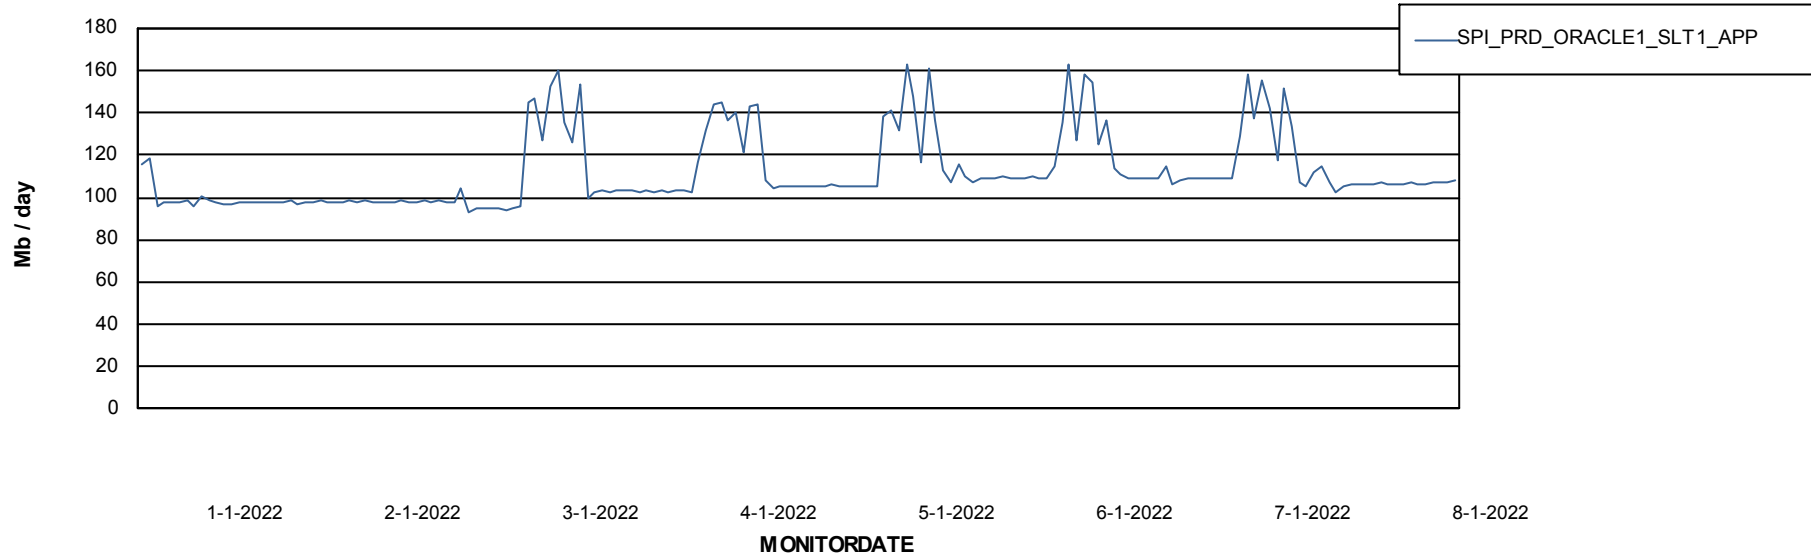

Weekly SLA Customer Report

Customer SPI_Production
Database ID 49

Database Performance SPIDB_Production

DB Processes Max 500

Weekly SLA Customer Report

Customer SPI_Production
Database ID 49

Database Performance SPIDB_Standby

DB Processes Max 500

Weekly SLA Customer Report

Customer SPI_Production
 Database ID 49

DATABASE SIZE SPIDB_Production

Database growth over last month

Database Tablespace SPIDB_Production

Date	Tablespace Name	Filesize (Gb)	Usedsize (Gb)	Percentage free
8-1-2022	ABSDATA	5	2	53
	INDX	8	4	52
7-1-2022	ABSDATA	5	2	53
	INDX	8	4	52
6-1-2022	ABSDATA	5	2	53
	INDX	8	4	52
5-1-2022	ABSDATA	5	2	53
	INDX	8	4	52
4-1-2022	ABSDATA	5	2	53
	INDX	8	4	52
3-1-2022	ABSDATA	5	2	53
	INDX	8	4	52
2-1-2022	ABSDATA	5	2	53
	INDX	8	4	52

Weekly SLA Customer Report

Customer SPI_Production
Database ID 49

ABSSolute Application Server Services

Avg memory used per ABS Server Service

Avg users per day per ABS server

Weekly SLA Customer Report

Customer SPI_Production
Database ID 49