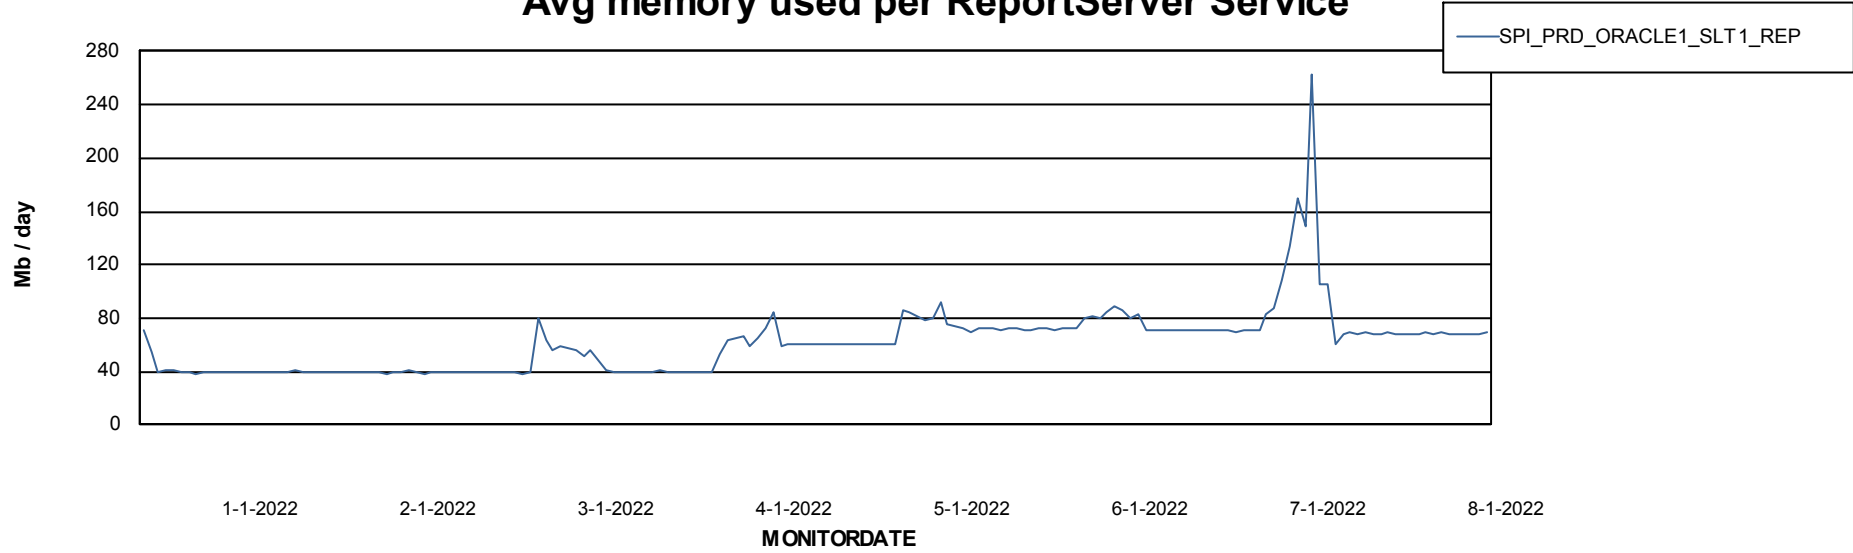

ABSSolute Application ReportServer Services

Avg memory used per ReportServer Service