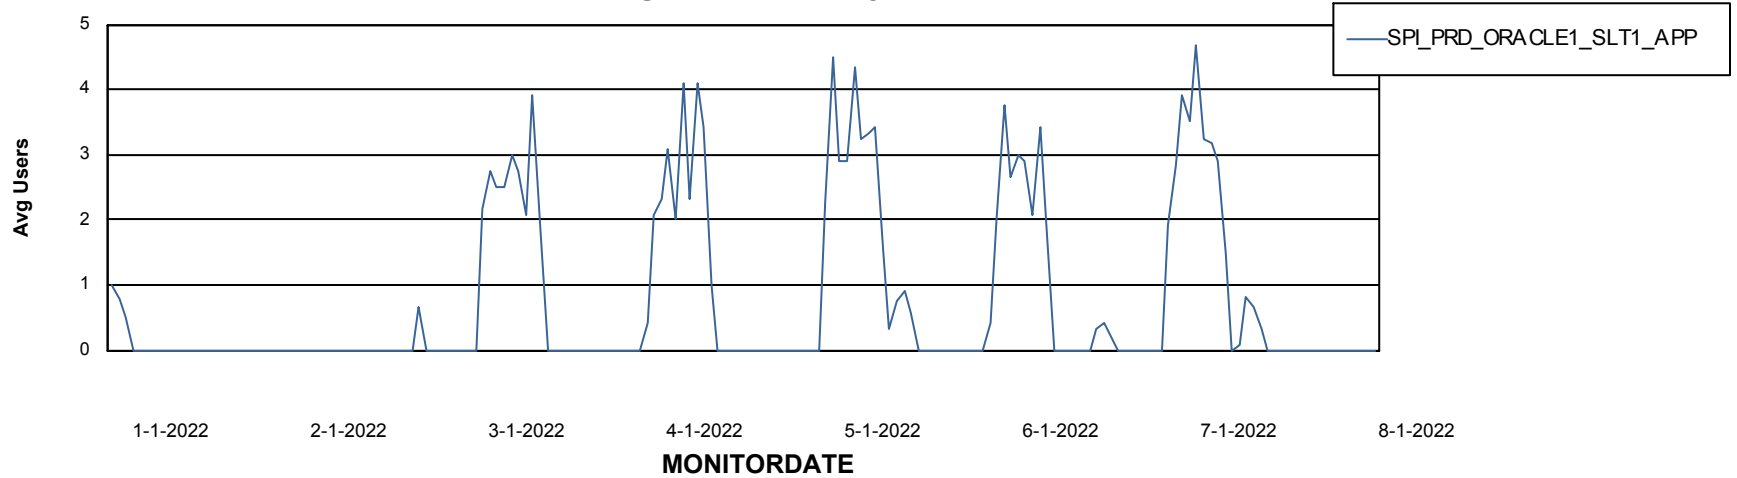

Weekly SLA Customer Report

Customer SPI_Production
Database ID 49

ABSSolute Application Server Services

Avg memory used per ABS Server Service

Avg users per day per ABS server

Weekly SLA Customer Report

Customer SPI_Production
Database ID 49