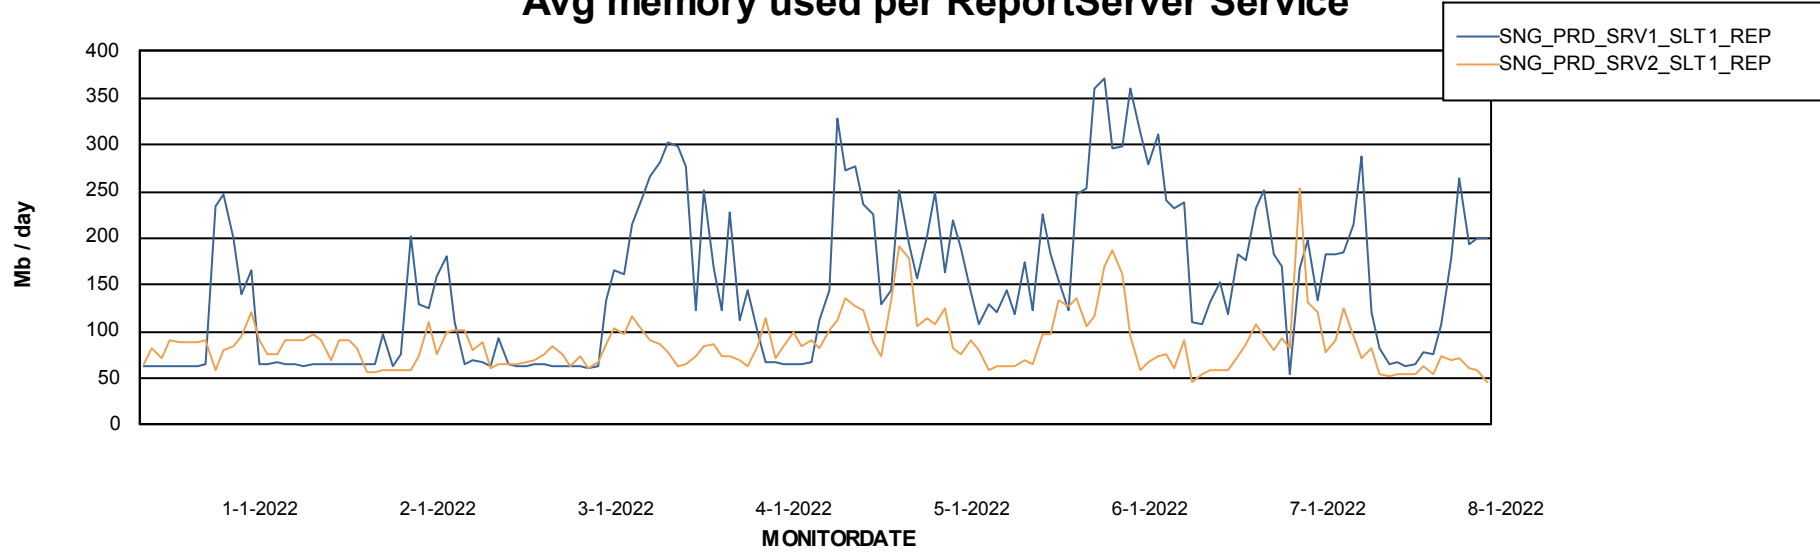

ABSSolute Application ReportServer Services

Avg memory used per ReportServer Service