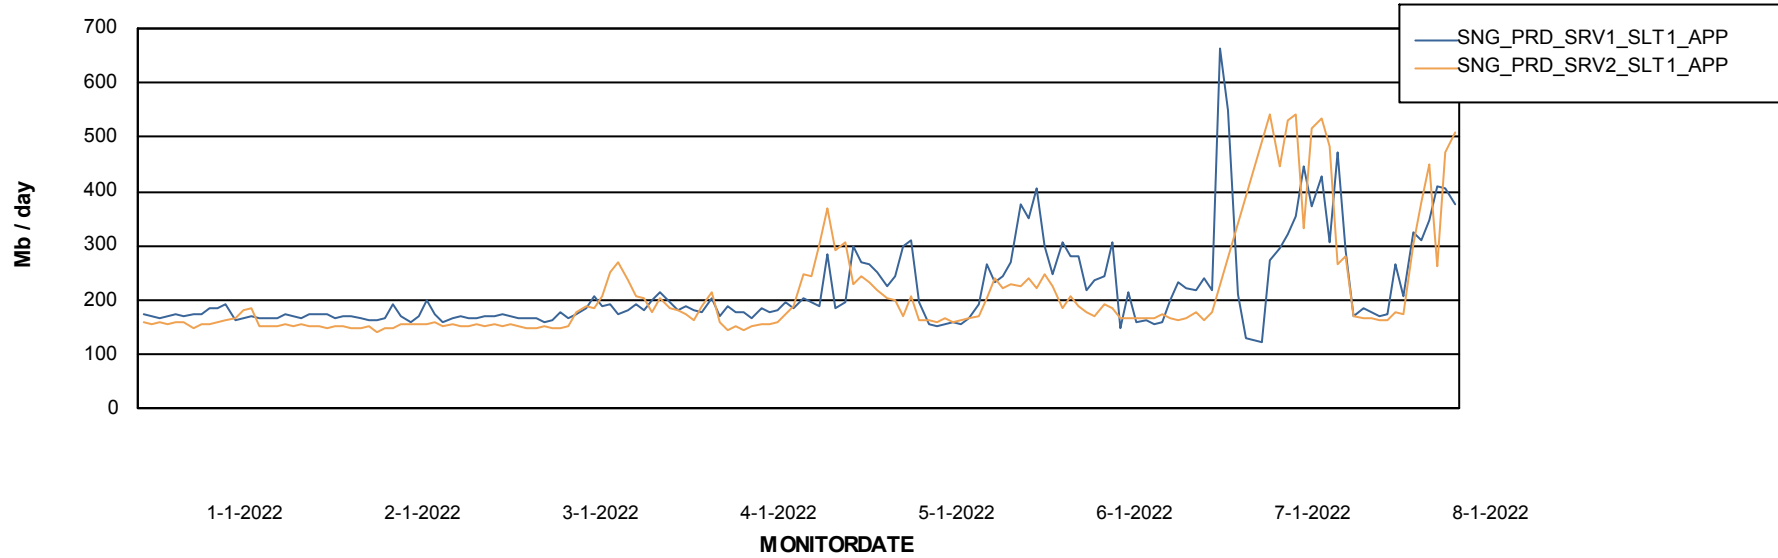

Weekly SLA Customer Report

Customer SNG_Production
 Database ID 70

Harddisk Usage SNG_PRD_SVR2_ABSAPP2

	Free disk space on C: (%)	Total disk space on C: (Gb)	Used disk space on C: (Gb)	Free disk space on D: (%)	Total disk space on D: (Gb)	Used disk space on D: (Gb)	Free disk space on Z: (%)	Total disk space on Z: (Gb)	Used disk space on Z: (Gb)
8-1-2022	38	40	25	92	80	6	0	5	5
7-1-2022	38	40	25	92	80	6	0	5	5
6-1-2022	38	40	25	92	80	6	0	5	5
5-1-2022	38	40	25	92	80	6	0	5	5
4-1-2022	38	40	25	92	80	6	0	5	5
3-1-2022	38	40	25	92	80	6	0	5	5
2-1-2022	38	40	25	92	80	6	0	5	5

Database Performance SNG_PRD_ORACLE1

Weekly SLA Customer Report

Customer SNG_Production
 Database ID 70

DATABASE SIZE SNG_PRD_ORACLE1

Database growth over last month

Database Tablespace SNG_PRD_ORACLE1

Date	Tablespace Name	Filesize (Gb)	Usedsize (Gb)	Percentage free
8-1-2022	ABSDATA	48	32	33
	INDX	110	83	25
7-1-2022	ABSDATA	48	32	33
	INDX	110	83	25
6-1-2022	ABSDATA	38	32	16
	INDX	99	83	16
5-1-2022	ABSDATA	38	32	16
	INDX	99	83	16

Weekly SLA Customer Report

Customer SNG_Production
Database ID 70

ABSSolute Application Server Services

Avg memory used per ABS Server Service

Avg users per day per ABS server

Weekly SLA Customer Report

Customer SNG_Production
Database ID 70