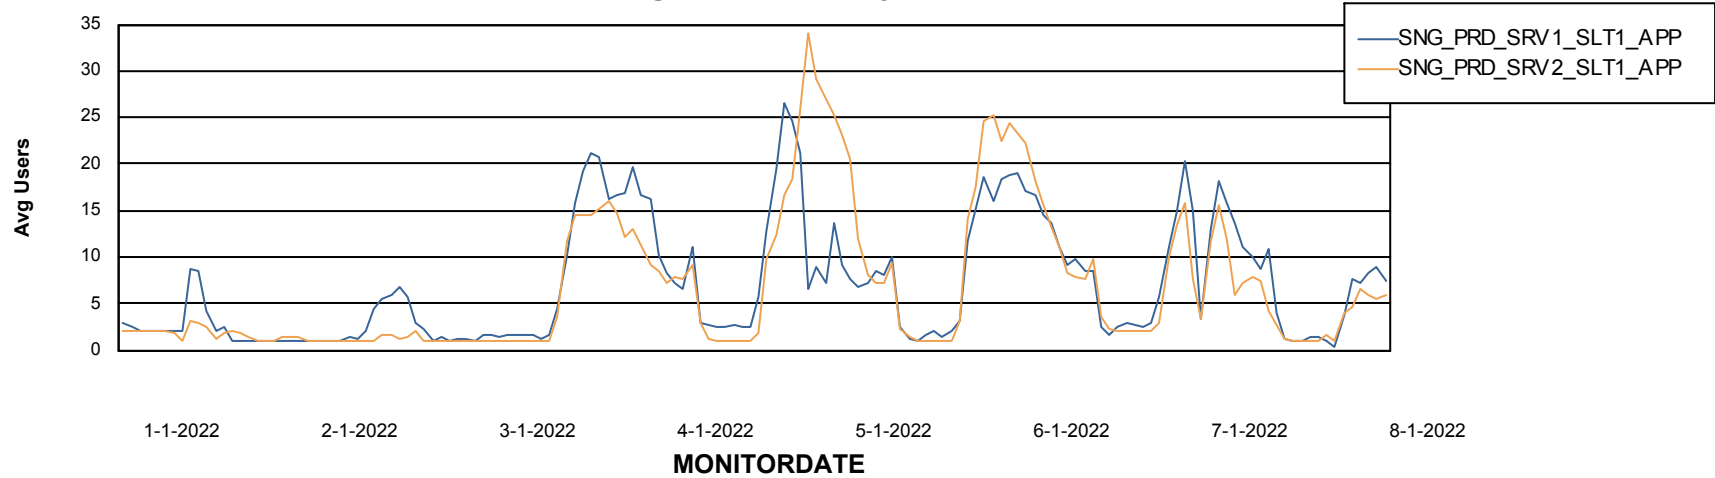

Weekly SLA Customer Report

Customer SNG_Production
Database ID 70

ABSSolute Application Server Services

Avg memory used per ABS Server Service

Avg users per day per ABS server

Weekly SLA Customer Report

Customer SNG_Production
Database ID 70