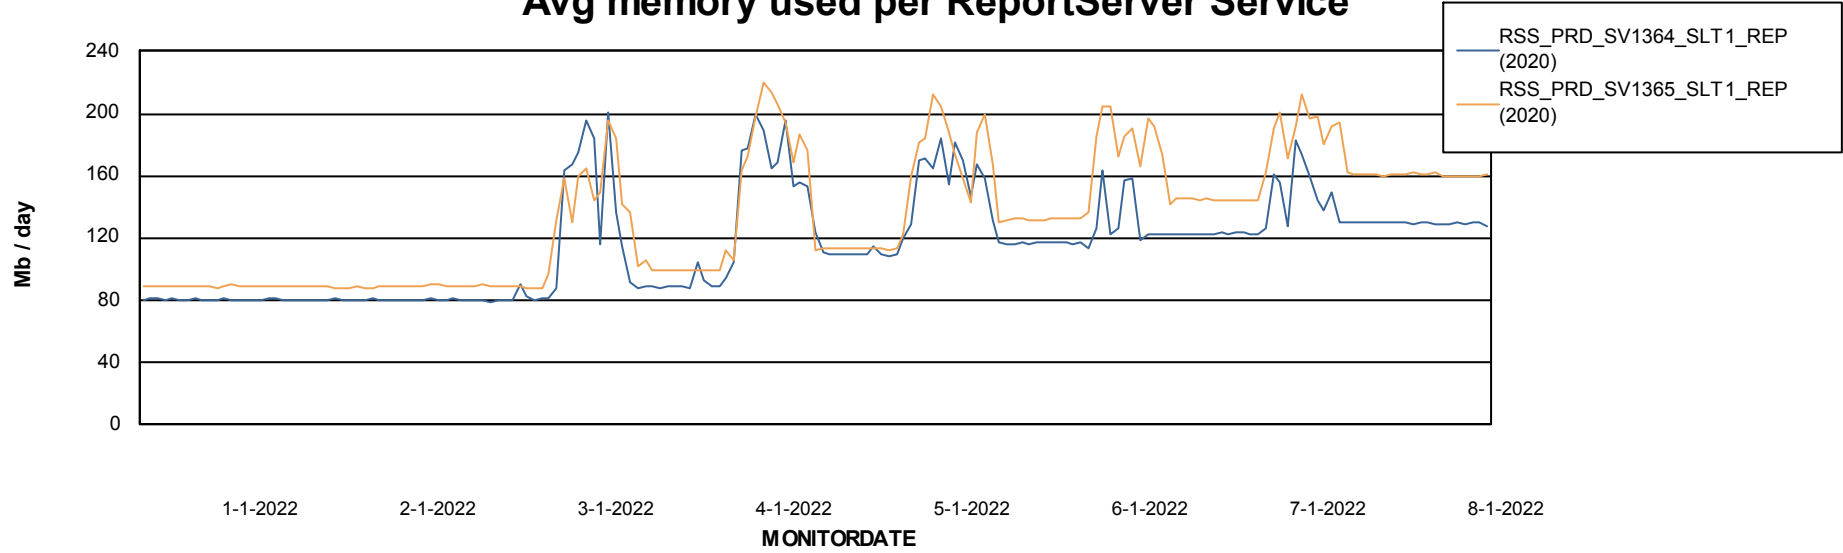

ABSSolute Application ReportServer Services

Avg memory used per ReportServer Service