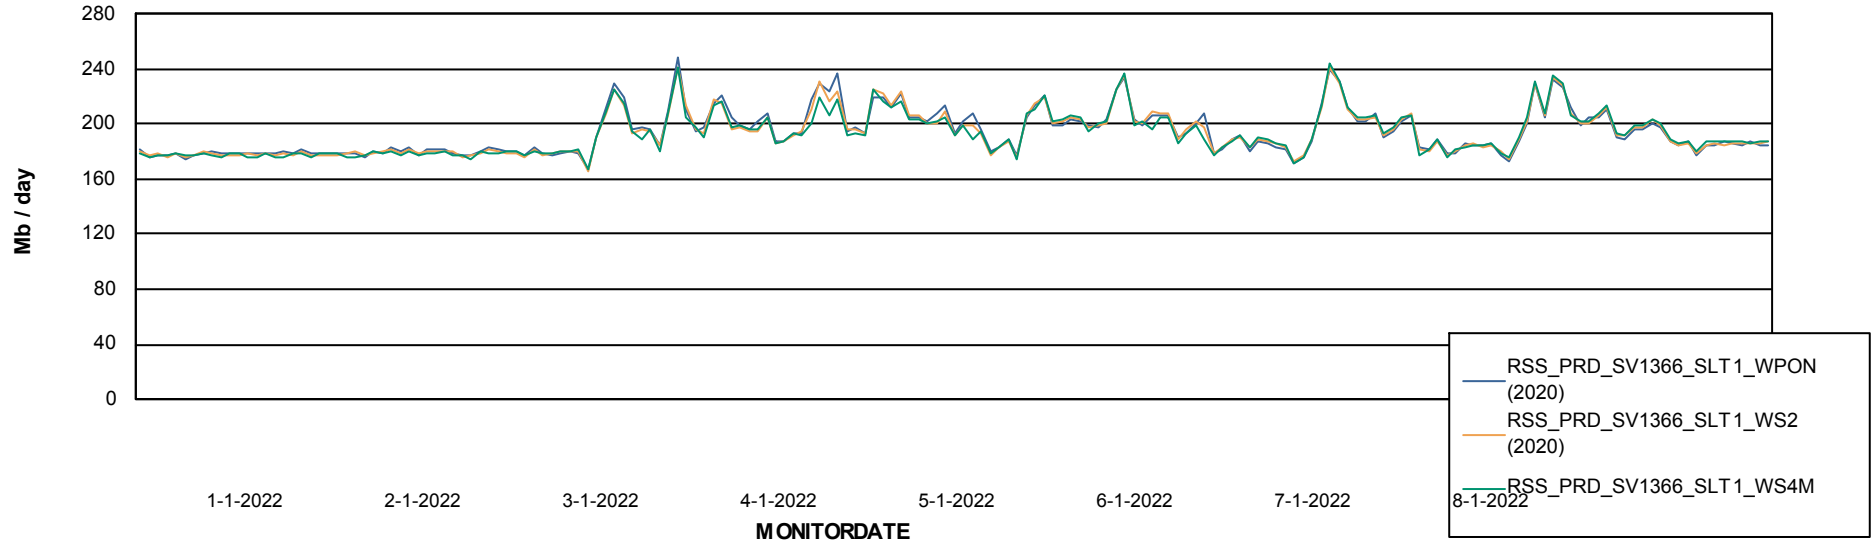

ABSSolute Application ReportServer Services

Avg memory used per ReportServer Service

Weekly SLA Customer Report

Customer RSS Production
Database ID 52

ABSSolute Web Component Services

Avg memory used per ABS Web component