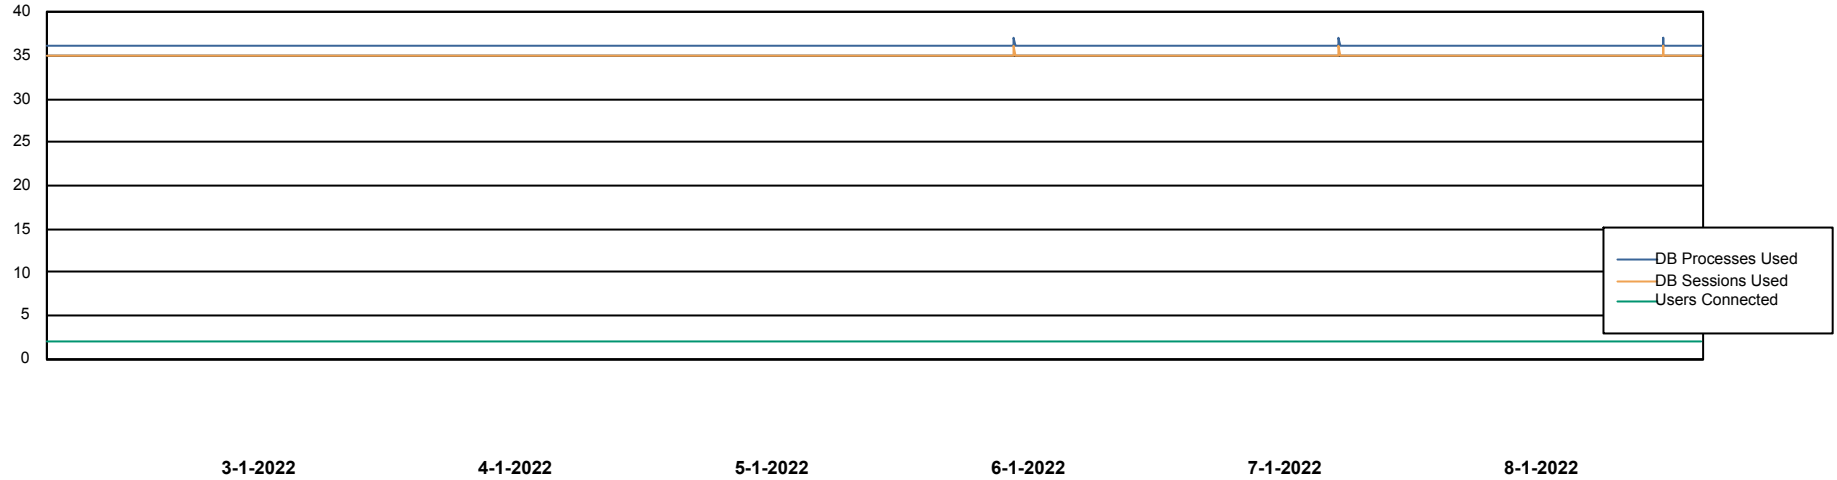

Database Performance RSS_DB_Standby (2020)

DB Processes Max 300
DB Sessions Max 472