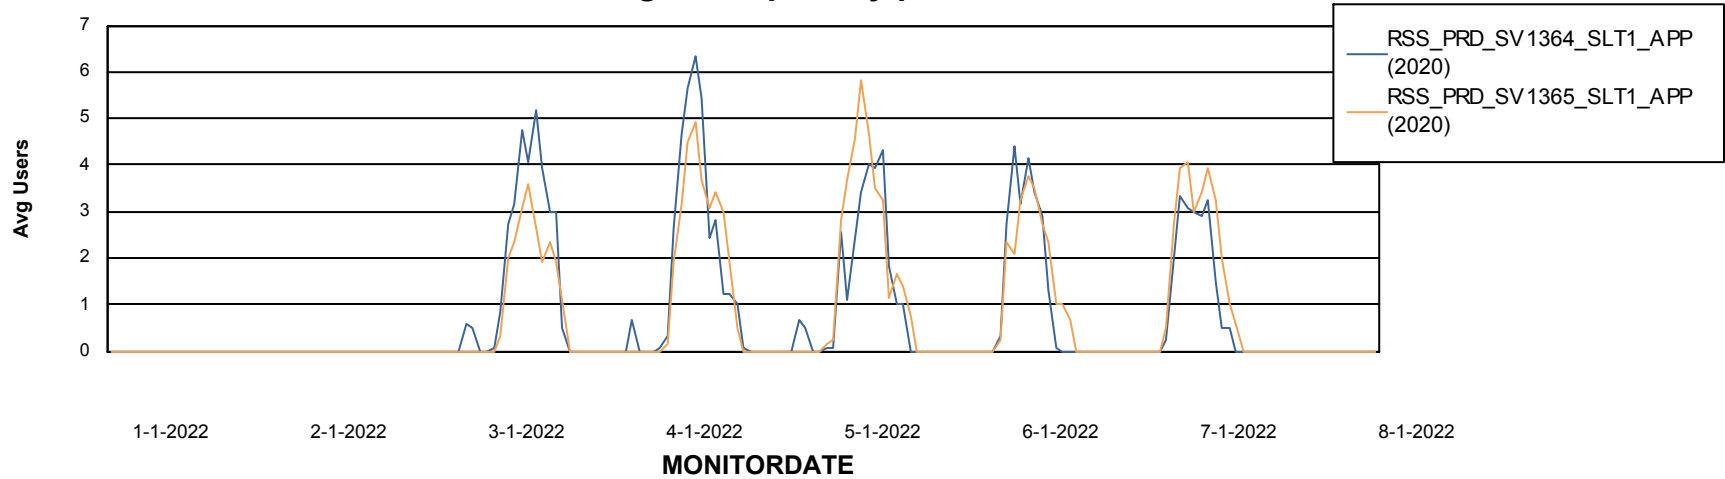

Weekly SLA Customer Report

Customer RSS Production
Database ID 52

ABSSolute Application Server Services

Avg memory used per ABS Server Service

Avg users per day per ABS server

Weekly SLA Customer Report

Customer RSS Production
Database ID 52