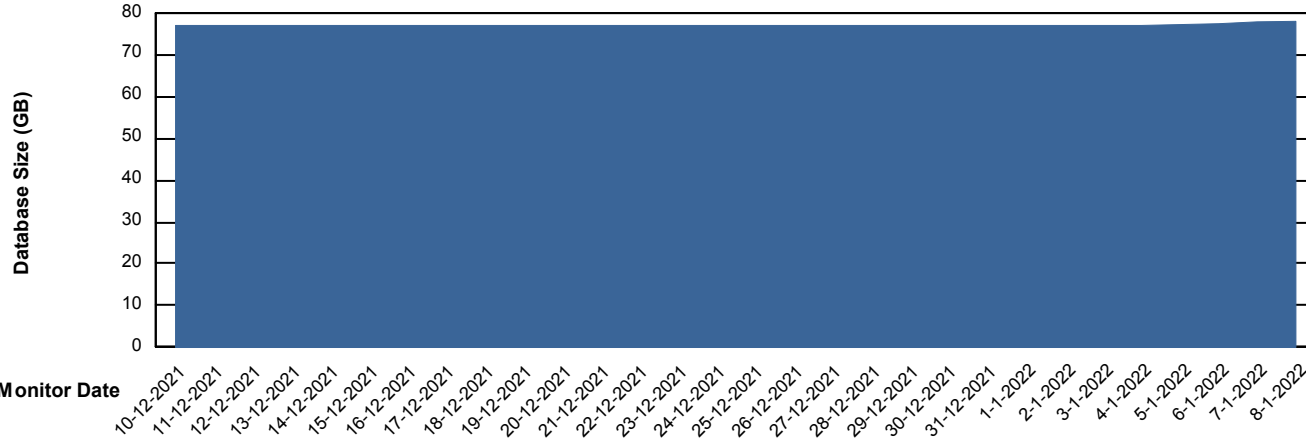

Database Performance RSS_DB_Standby (2020)

DB Processes Max 300
DB Sessions Max 472

Weekly SLA Customer Report

Customer RSS Production
 Database ID 52

DATABASE SIZE RSS_DB_Primary (2020)

Database growth over last month

Database Tablespace RSS_DB_Primary (2020)

Date	Tablespace Name	Filesize (Gb)	Usedsize (Gb)	Percentage free
8-1-2022	ABSDATA	43	36	16
	INDX	48	40	17
7-1-2022	ABSDATA	43	36	16
	INDX	48	40	17
6-1-2022	ABSDATA	42	36	14
	INDX	48	40	17
5-1-2022	ABSDATA	42	36	14
	INDX	48	40	17
4-1-2022	ABSDATA	42	35	17
	INDX	48	40	17
3-1-2022	ABSDATA	42	36	14
	INDX	48	40	17
2-1-2022	ABSDATA	42	35	17
	INDX	48	40	17