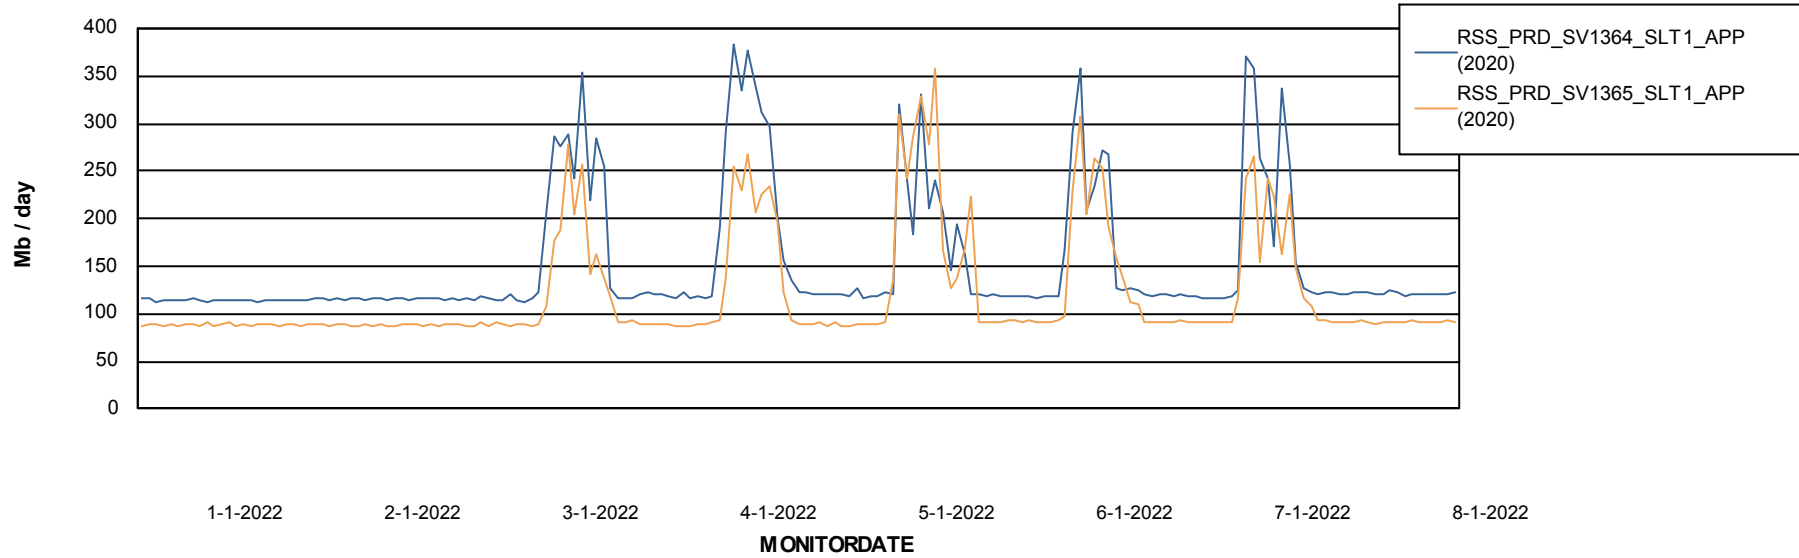

Database Tablespace RSS_DB_Primary (2020)

Date	Tablespace Name	Filesize (Gb)	Usedsize (Gb)	Percentage free
8-1-2022	ABSDATA	43	36	16
	INDX	48	40	17
7-1-2022	ABSDATA	43	36	16
	INDX	48	40	17
6-1-2022	ABSDATA	42	36	14
	INDX	48	40	17
5-1-2022	ABSDATA	42	36	14
	INDX	48	40	17
4-1-2022	ABSDATA	42	35	17
	INDX	48	40	17
3-1-2022	ABSDATA	42	36	14
	INDX	48	40	17
2-1-2022	ABSDATA	42	35	17
	INDX	48	40	17

Weekly SLA Customer Report

Customer RSS Production
Database ID 52

ABSSolute Application Server Services

Avg memory used per ABS Server Service

Avg users per day per ABS server

Weekly SLA Customer Report

Customer RSS Production
Database ID 52