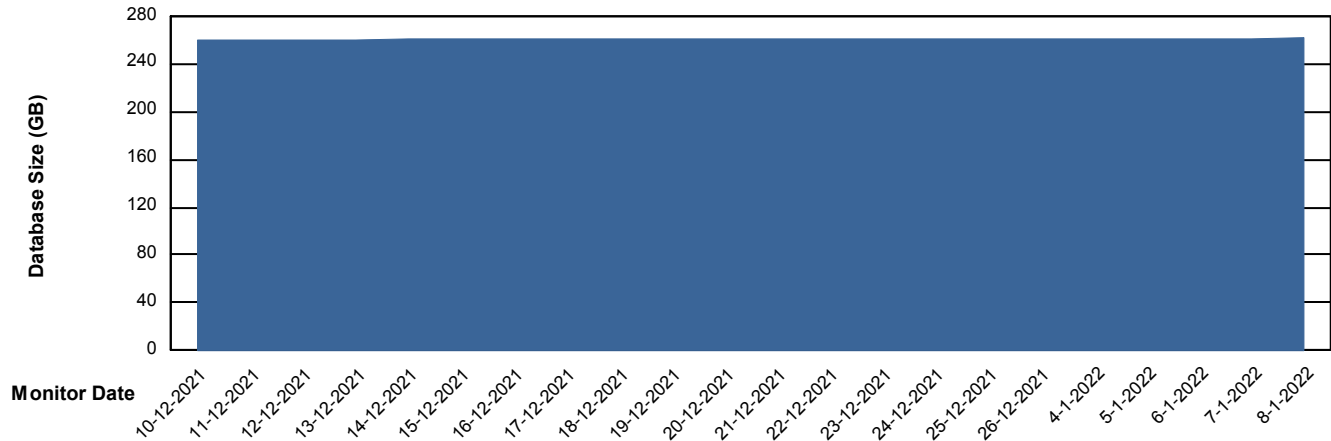

DB Processes Max 1,000

Weekly SLA Customer Report

Customer PHS_Production
Database ID 47

DATABASE SIZE PHSDB_Production

Database growth over last month

DATABASE SIZE PHSDB_Test

Database growth over last month