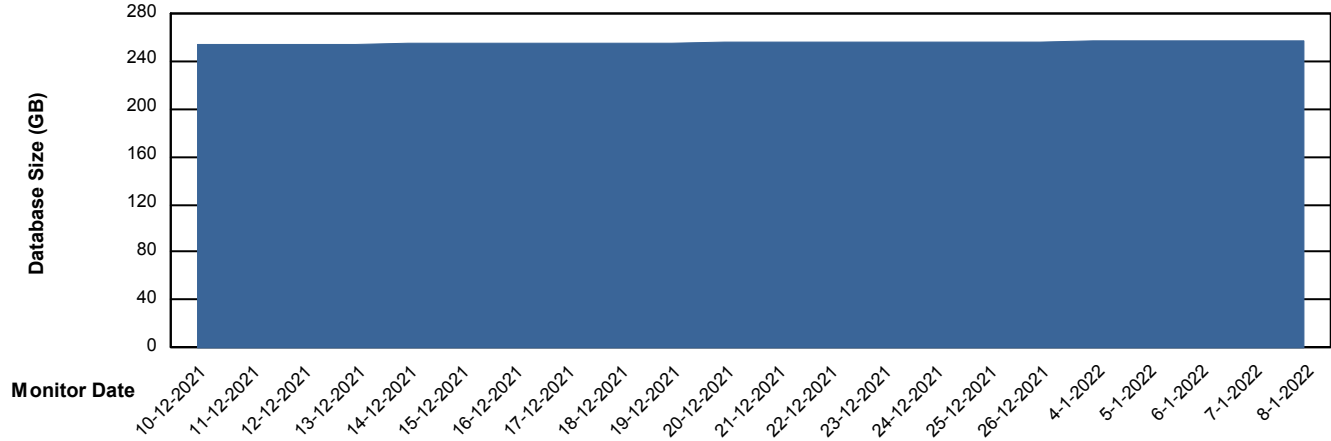

DB Processes Max 1,000

Weekly SLA Customer Report

Customer PHS_Production
Database ID 47

DATABASE SIZE PHSDB_Production

Database growth over last month

DATABASE SIZE PHSDB_Test

Database growth over last month