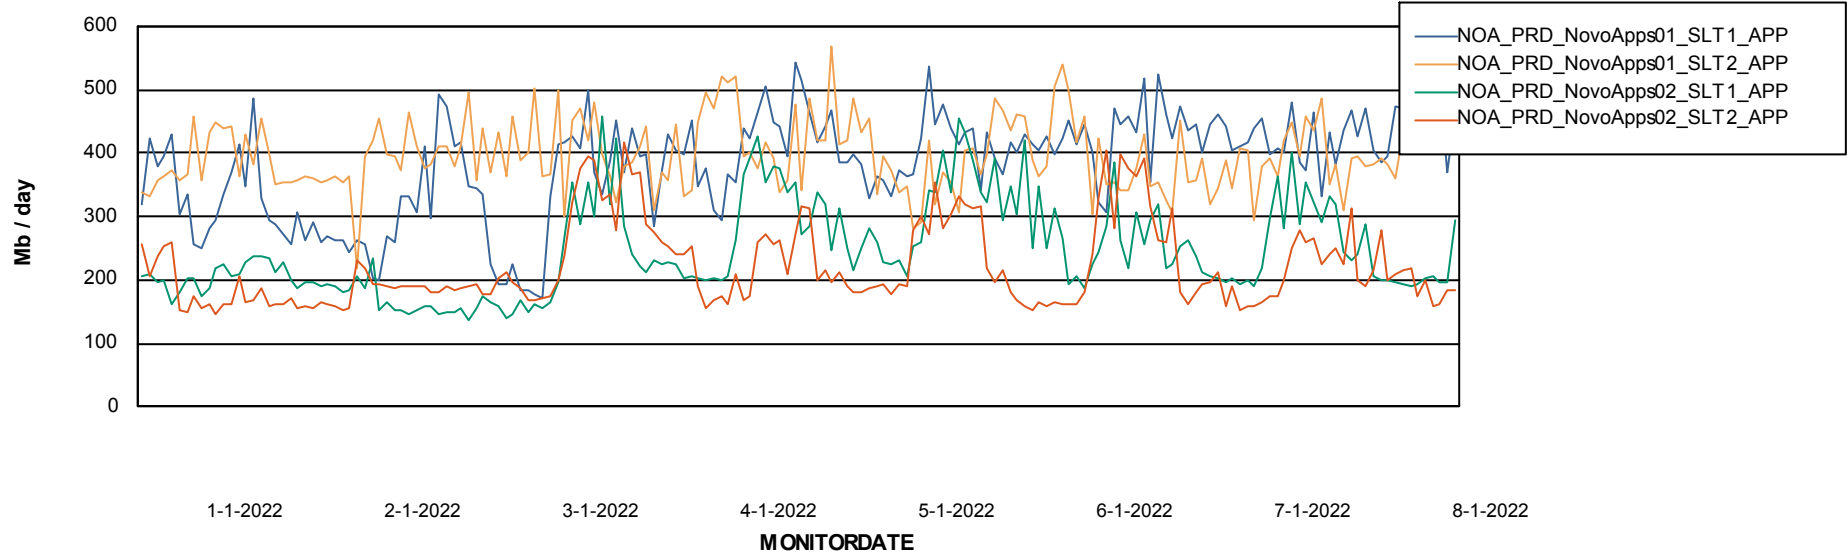

Weekly SLA Customer Report

Customer NOA_Production
Database ID 116

Database Performance NOA_PRD_NovoABS01_DB

DB Processes Max 300

Weekly SLA Customer Report

Customer NOA_Production
Database ID 116

Database Performance NOA_STB_NovoABS03_DB

DB Processes Max 300

Weekly SLA Customer Report

Customer NOA_Production
 Database ID 116

DATABASE SIZE NOA_PRD_NovoABS01_DB

Database growth over last month

Database Tablespace NOA_PRD_NovoABS01_DB

Date	Tablespace Name	Filesize (Gb)	Usedsize (Gb)	Percentage free
8-1-2022	ABSDATA	148	105	29
	INDX	184	140	24
7-1-2022	ABSDATA	148	105	29
	INDX	184	140	24
6-1-2022	ABSDATA	148	105	29
	INDX	184	140	24
5-1-2022	ABSDATA	148	105	29
	INDX	184	140	24
4-1-2022	ABSDATA	148	105	29
	INDX	184	140	24
3-1-2022	ABSDATA	148	105	29
	INDX	184	140	24
2-1-2022	ABSDATA	148	105	29
	INDX	184	140	24

Weekly SLA Customer Report

Customer NOA_Production
Database ID 116

ABSSolute Application Server Services

Avg memory used per ABS Server Service

Avg users per day per ABS server

Weekly SLA Customer Report

Customer NOA_Production
Database ID 116