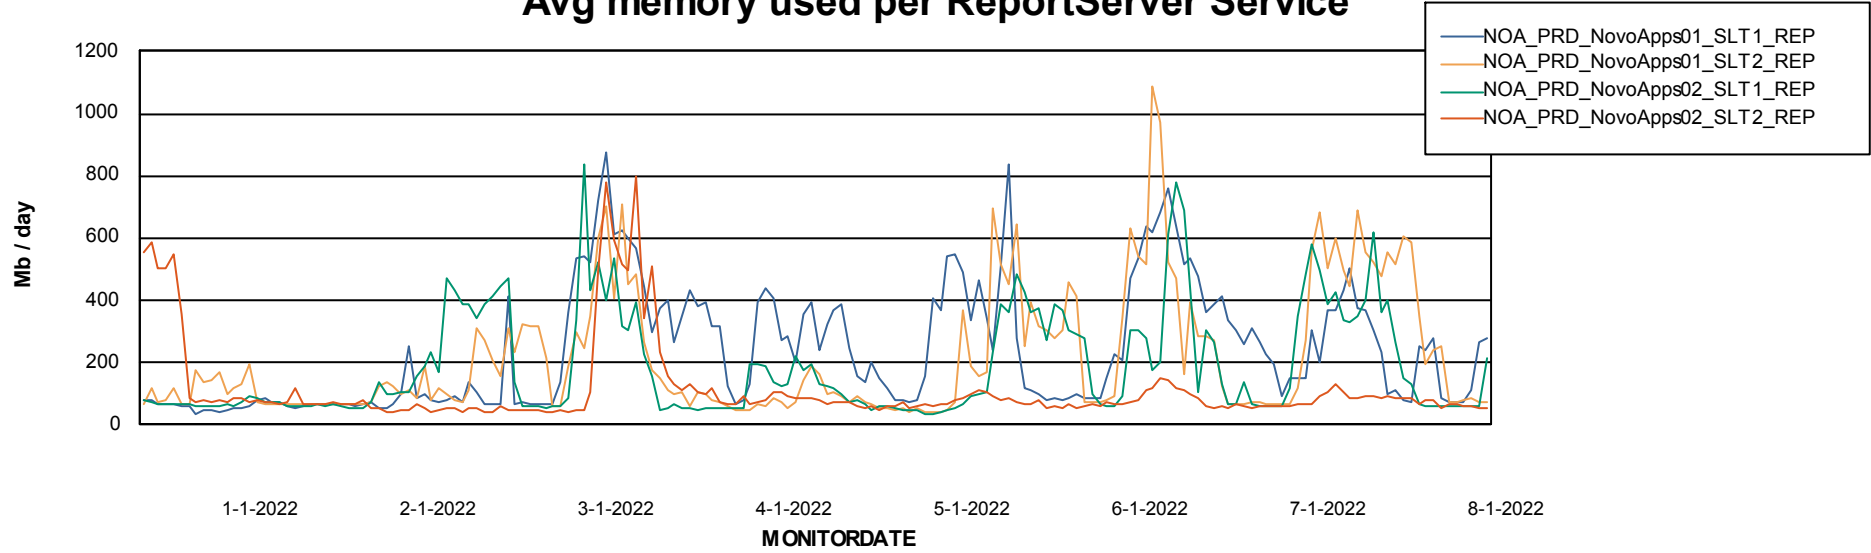

ABSSolute Application ReportServer Services

Avg memory used per ReportServer Service