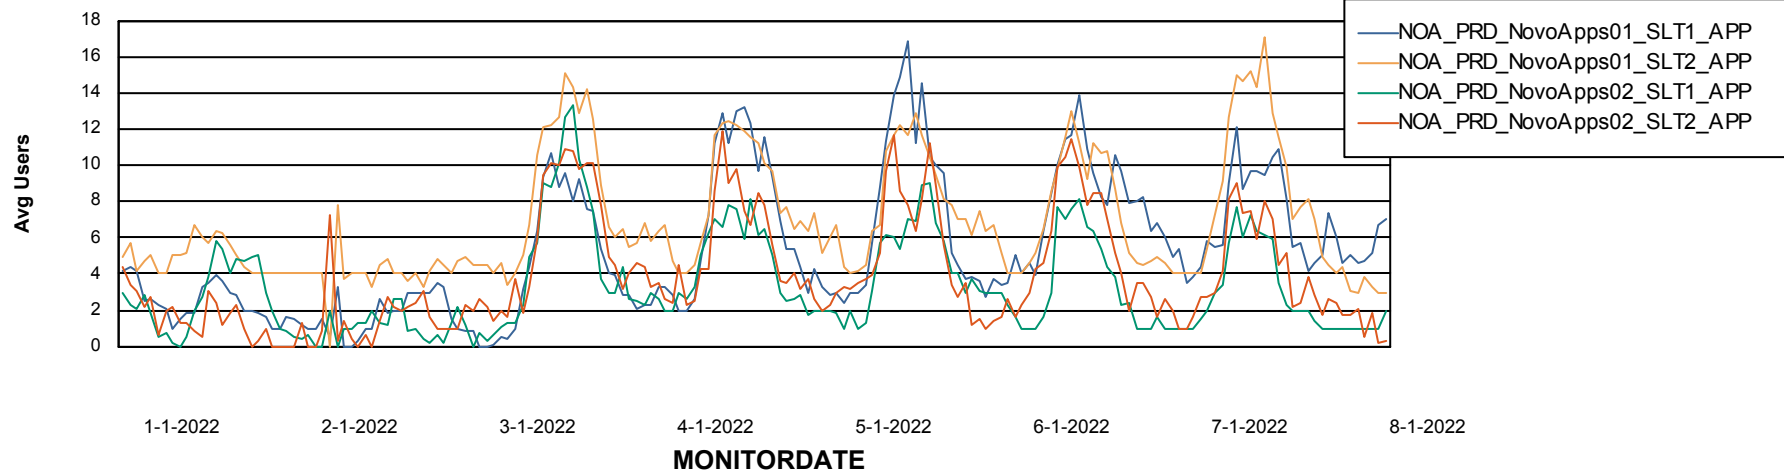

Weekly SLA Customer Report

Customer NOA_Production
Database ID 116

ABSSolute Application Server Services

Avg memory used per ABS Server Service

Avg users per day per ABS server

Weekly SLA Customer Report

Customer NOA_Production
Database ID 116