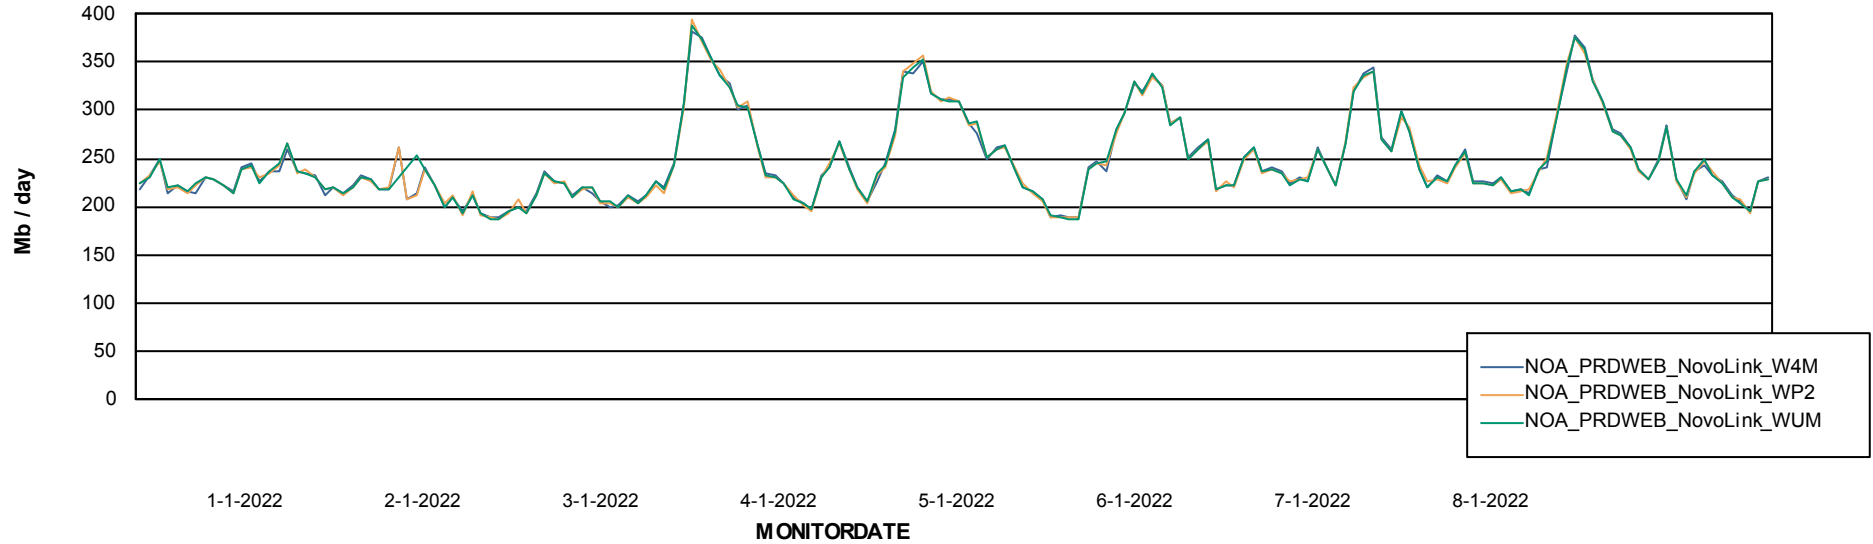

ABSSolute Application ReportServer Services

Avg memory used per ReportServer Service

Weekly SLA Customer Report

Customer NOA_Production
Database ID 116

ABSSolute Web Component Services

Avg memory used per ABS Web component