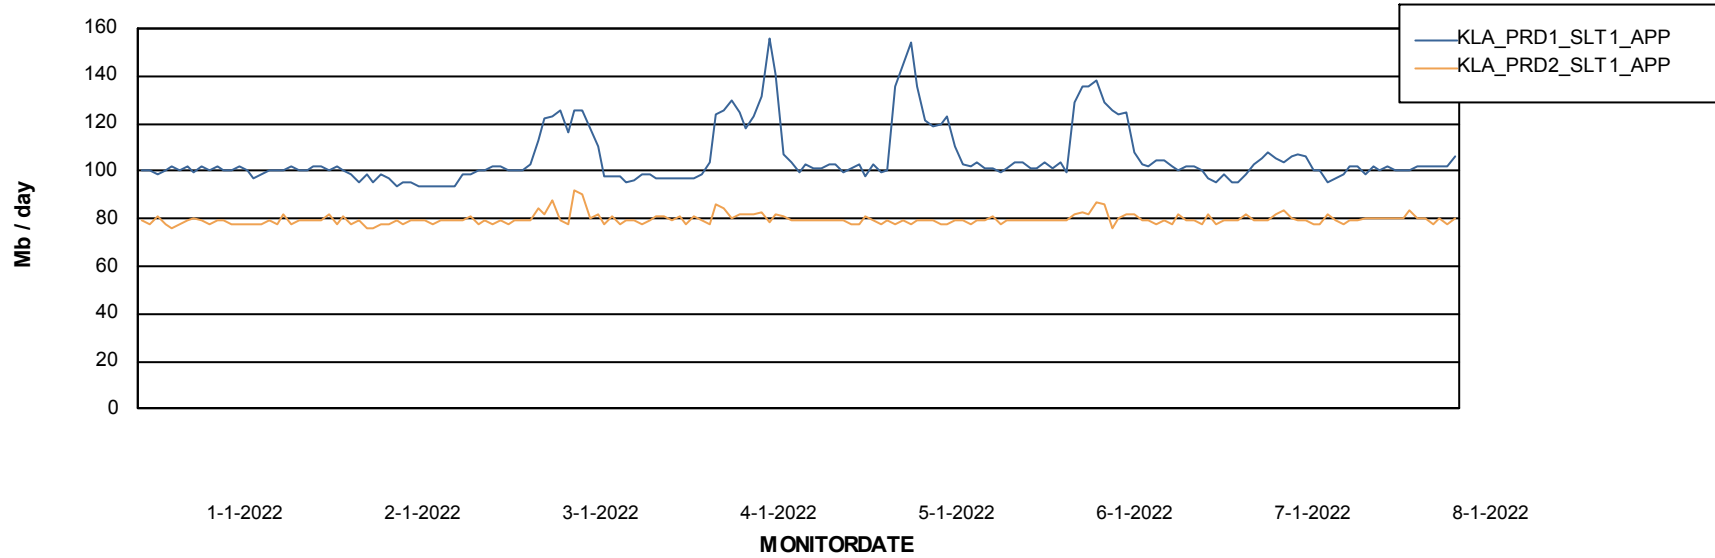

ABSSolute Application Server Services

Avg memory used per ABS Server Service