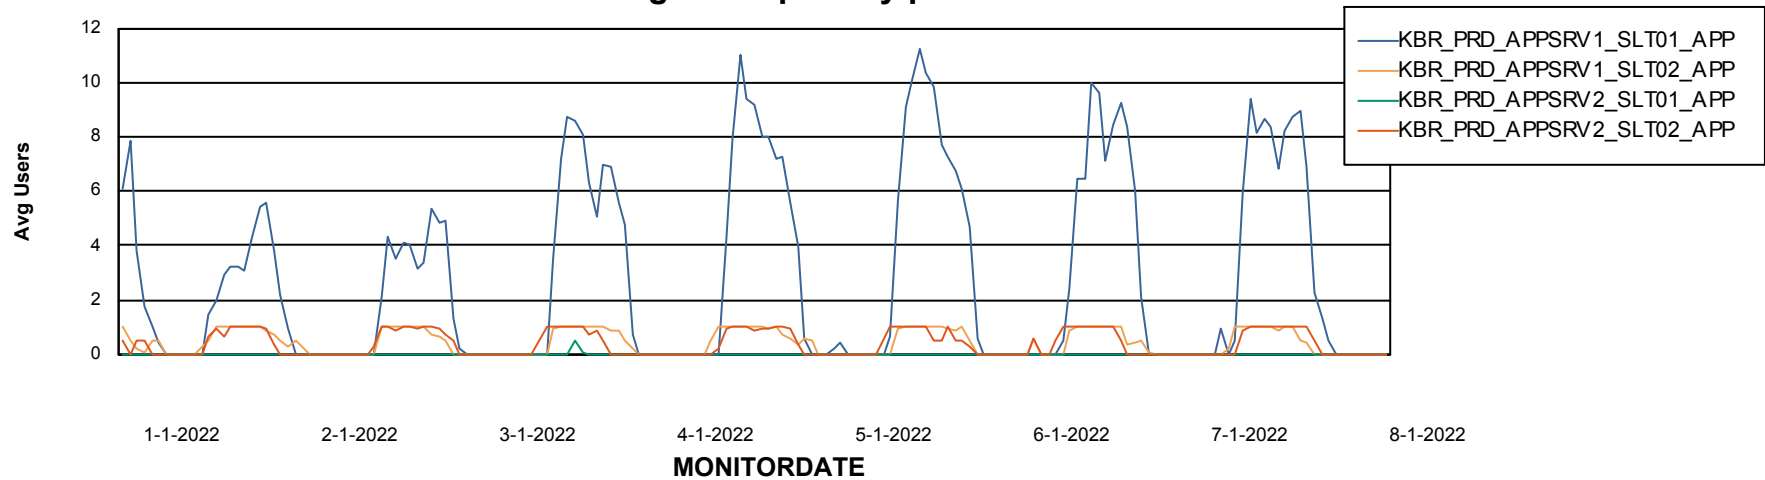

Avg users per day per ABS server