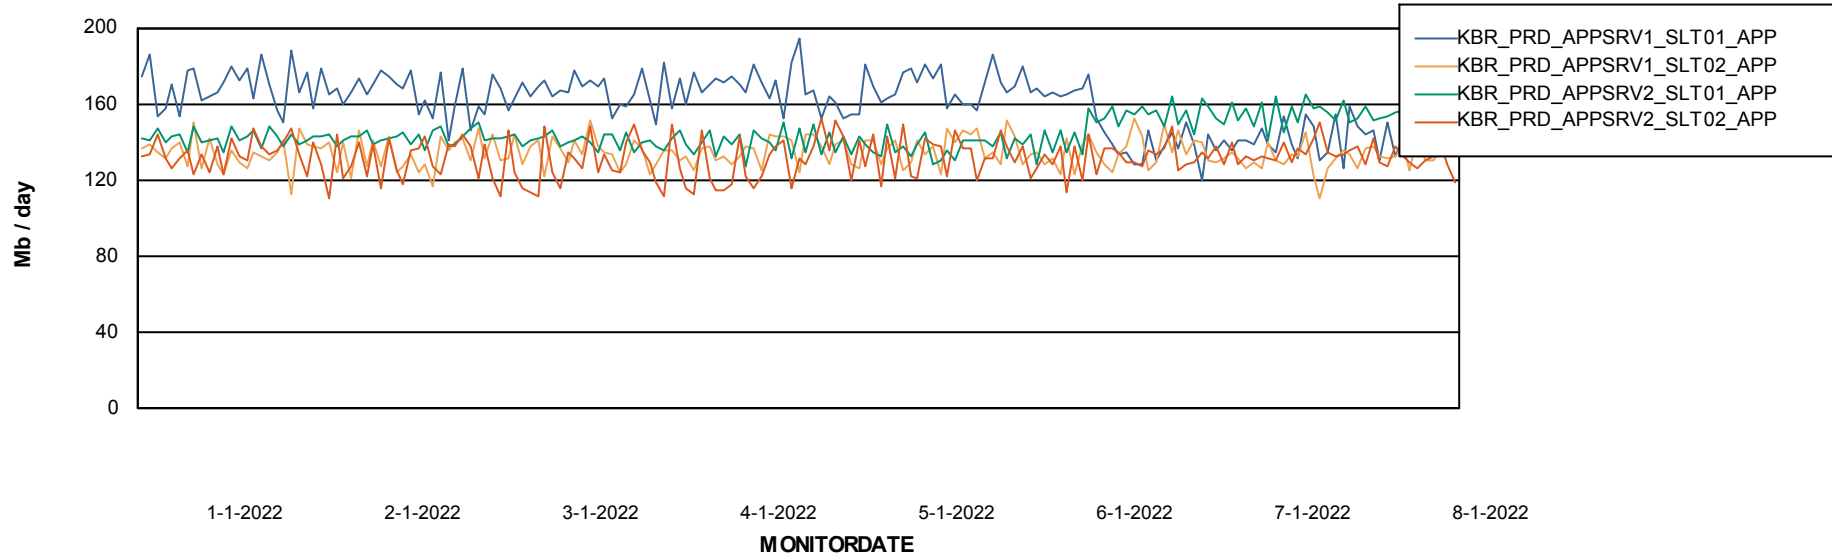

ABSSolute Application Server Services

Avg memory used per ABS Server Service