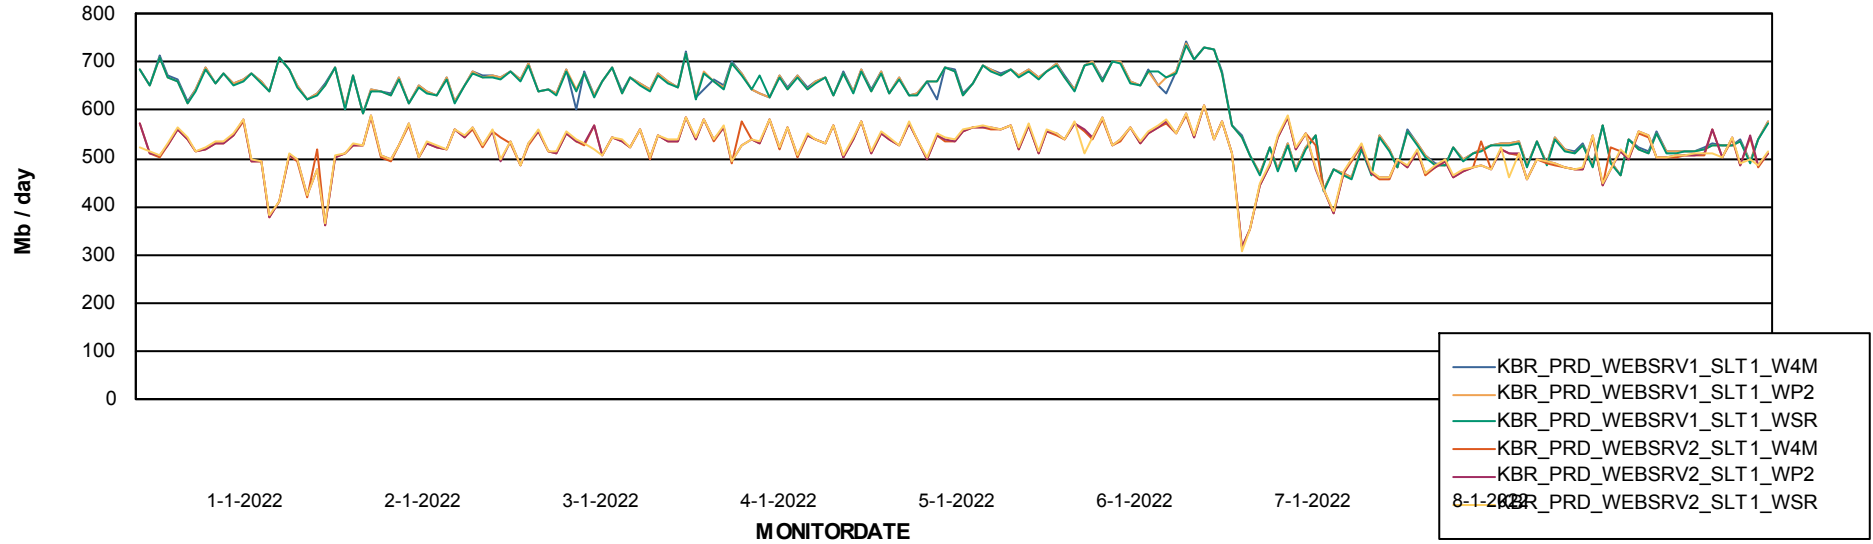

ABSSolute Web Component Services

Avg memory used per ABS Web component