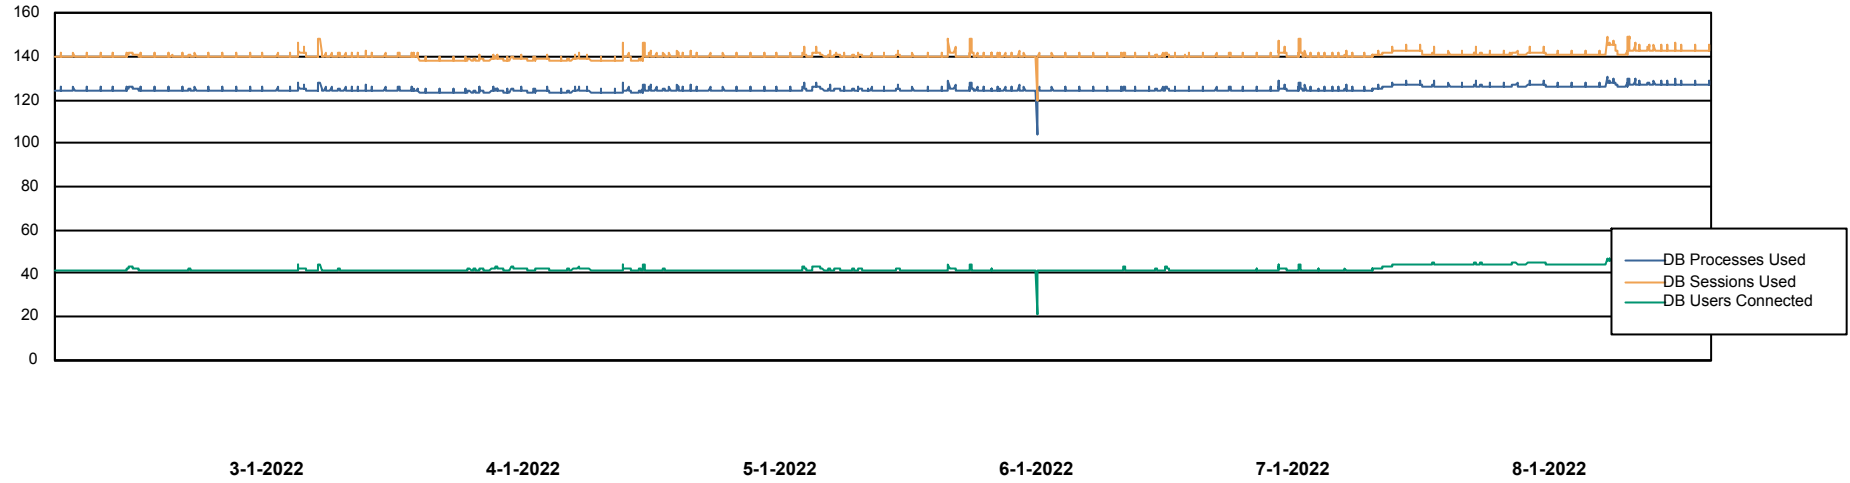

Database Performance KBR_PRD_DB-SRV1_DB