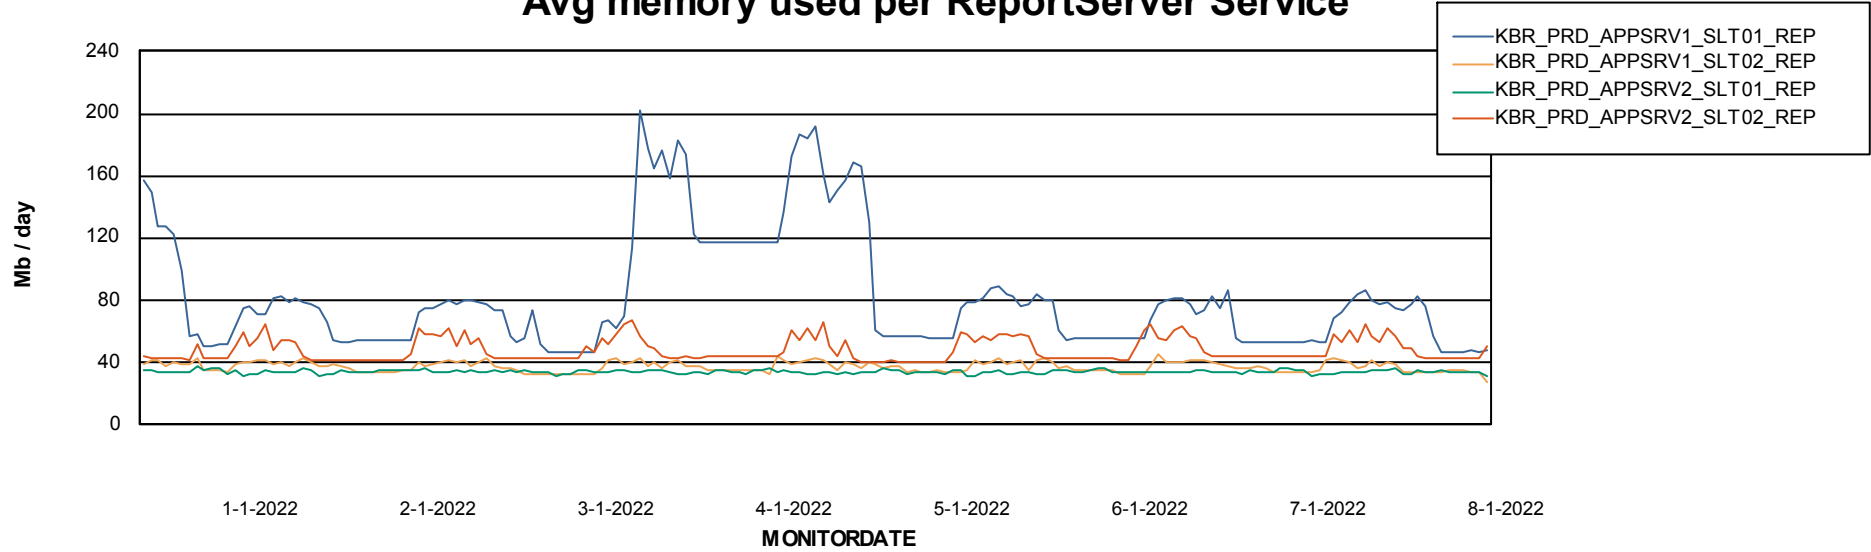

ABSSolute Application Server Services

Avg memory used per ReportServer Service