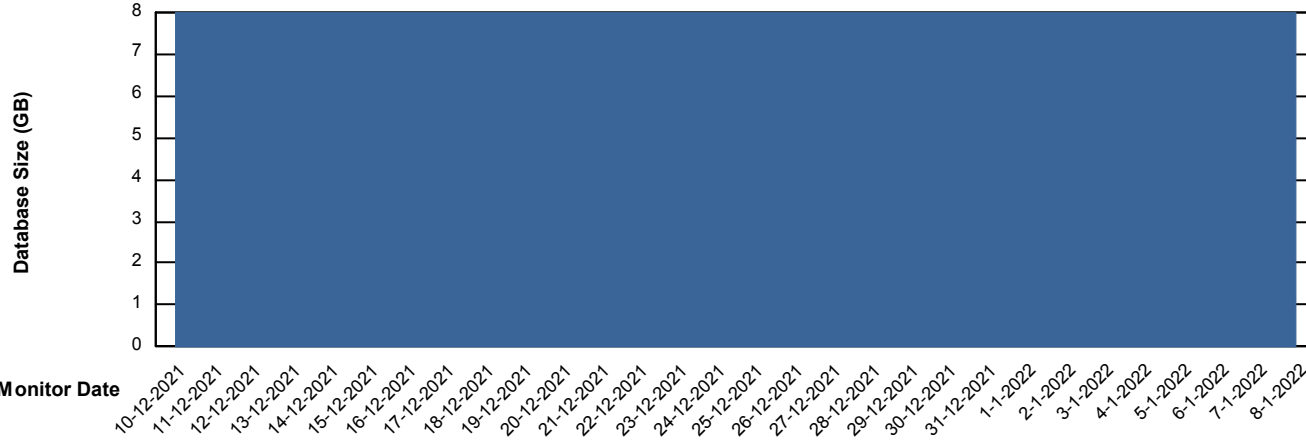

DATABASE SIZE KBR_PRD_DB-SRV1_DB

Database growth over last month

Database Tablespace KBR_PRD_DB-SRV1_DB

Date	Tablespace Name	Filesize (Gb)	Usedsize (Gb)	Percentage free
8-1-2022	ABSDATA	4	2	50
	INDX	8	0	97
7-1-2022	ABSDATA	4	2	50
	INDX	8	0	97
6-1-2022	ABSDATA	4	2	51
	INDX	8	0	97
5-1-2022	ABSDATA	4	2	51
	INDX	8	0	97
4-1-2022	ABSDATA	4	2	51
	INDX	8	0	97
3-1-2022	ABSDATA	4	2	51
	INDX	8	0	97
2-1-2022	ABSDATA	4	2	52
	INDX	8	0	97