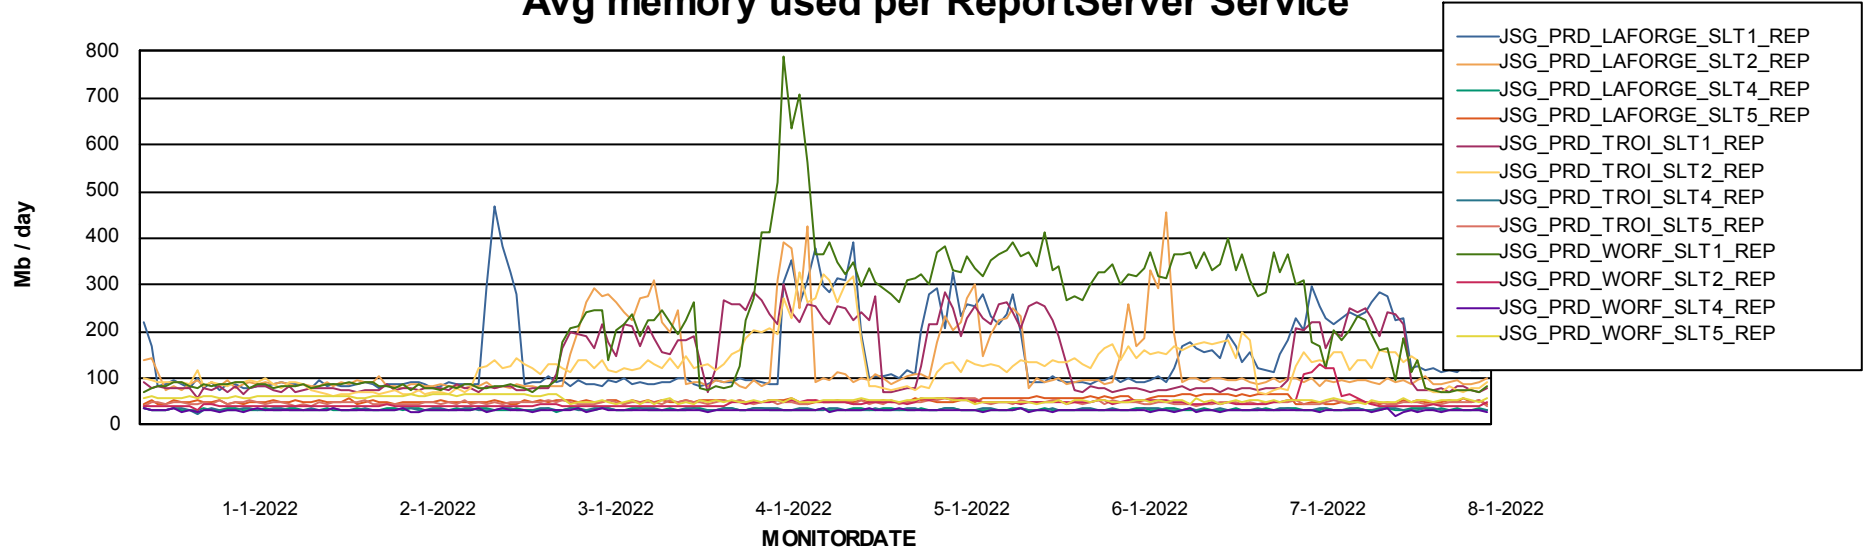

ABSSolute Application ReportServer Services

Avg memory used per ReportServer Service