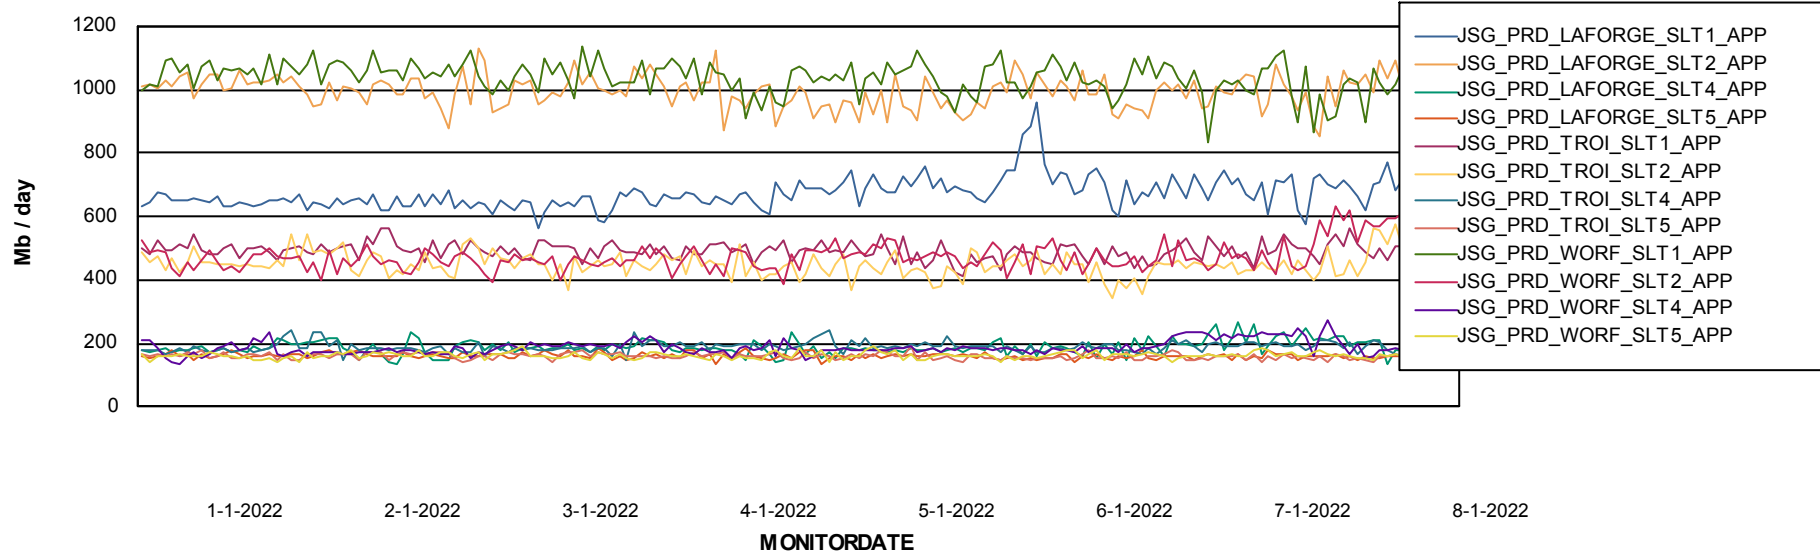

ABSSolute Application Server Services

Avg memory used per ABS Server Service