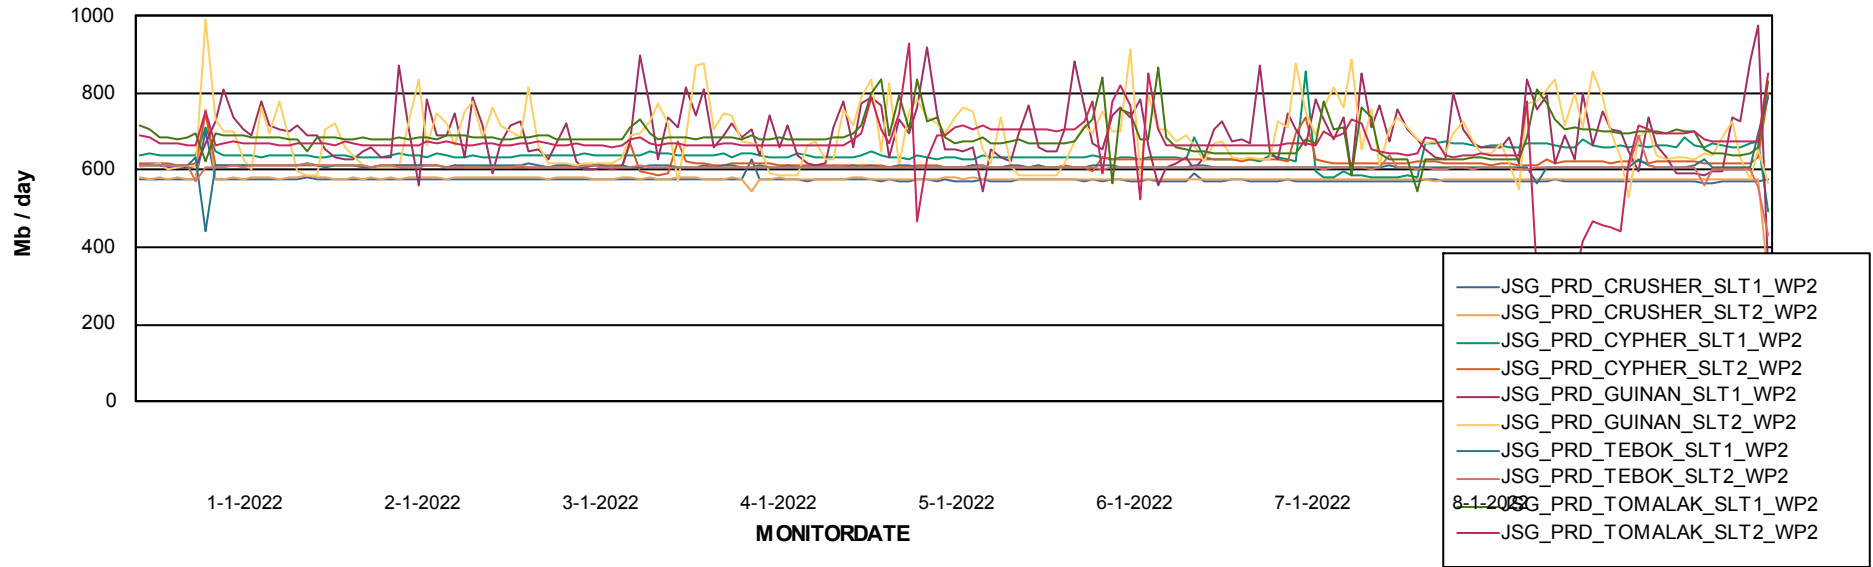

ABSSolute Application ReportServer Services

Avg memory used per ReportServer Service

Weekly SLA Customer Report

Customer JSG_Production
Database ID 102

ABSSolute Web Component Services

Avg memory used per ABS Web component