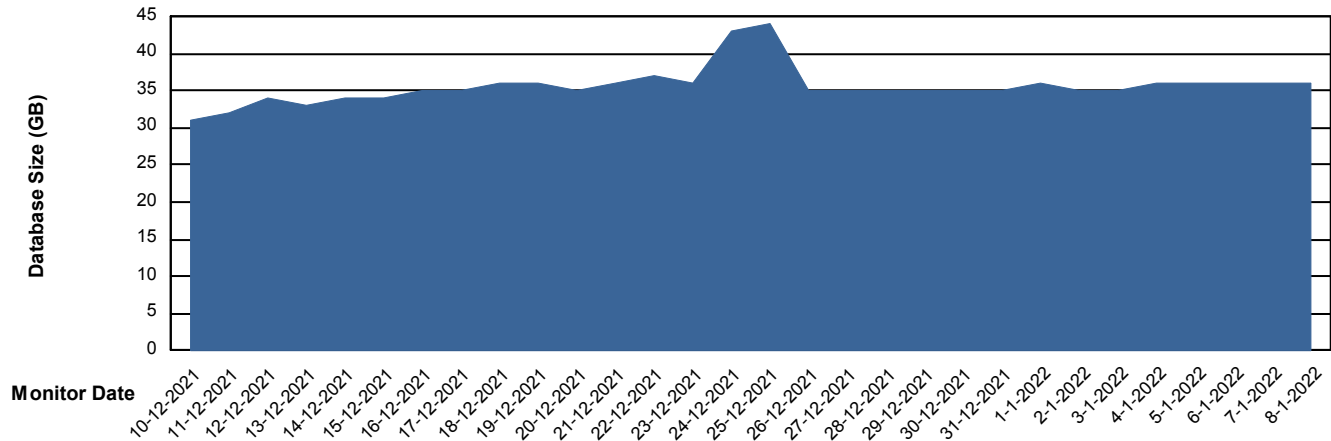

Weekly SLA Customer Report

Customer JSG_Production
Database ID 102

DATABASE SIZE JSG_PRD_PICARD_DB

Database growth over last month

DATABASE SIZE JSG_PRD_YAR

Database growth over last month

Weekly SLA Customer Report