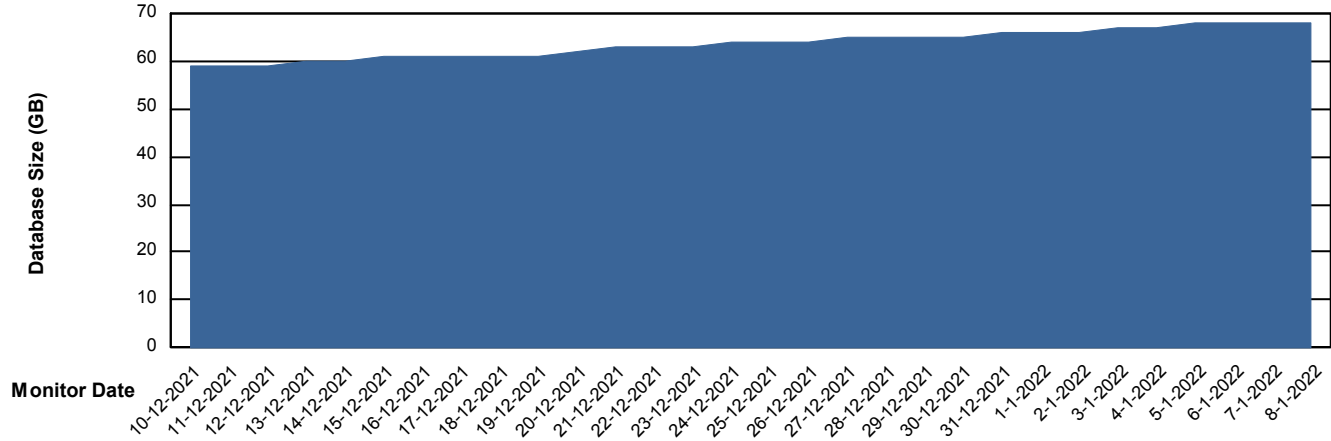

Database Performance JSG_PRD_RIKER_DB

DB Processes Max 1,000
DB Processes Max 0
DB Processes Max 4

Weekly SLA Customer Report

Customer JSG_Production
Database ID 102

Database Performance JSG_PRD_YAR

DB Processes Max 1,000

Weekly SLA Customer Report

Customer JSG_Production
Database ID 102

DATABASE SIZE JSG_PRD_PICARD_DB

Database growth over last month

DATABASE SIZE JSG_PRD_YAR

Database growth over last month

Weekly SLA Customer Report