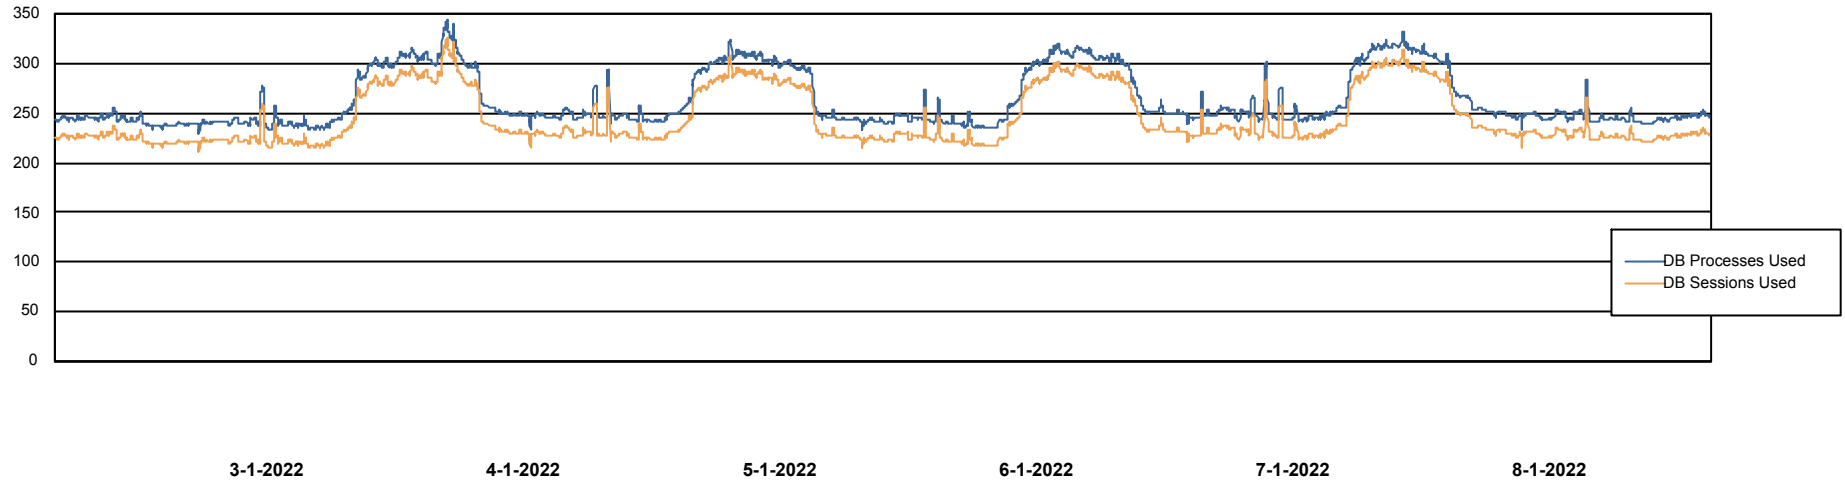

Weekly SLA Customer Report

Customer JSG_Production
 Database ID 102

Harddisk Usage JSG_PRD_YAR

	Free disk space on C: (%)	Total disk space on C: (Gb)	Used disk space on C: (Gb)	Free disk space on D: (%)	Total disk space on D: (Gb)	Used disk space on D: (Gb)
8-1-2022	30	149	105	61	750	289
7-1-2022	30	149	105	62	750	284
6-1-2022	29	149	106	63	750	281
5-1-2022	29	149	107	63	750	281
4-1-2022	29	149	106	63	750	279
3-1-2022	29	149	106	63	750	278
2-1-2022	29	149	107	63	750	280

Weekly SLA Customer Report

Customer JSG_Production
Database ID 102

Database Performance JSG_PRD_PICARD_DB

DB Processes Max 1,000
DB Processes Max 4
DB Processes Max 0

Weekly SLA Customer Report

Customer JSG_Production
Database ID 102