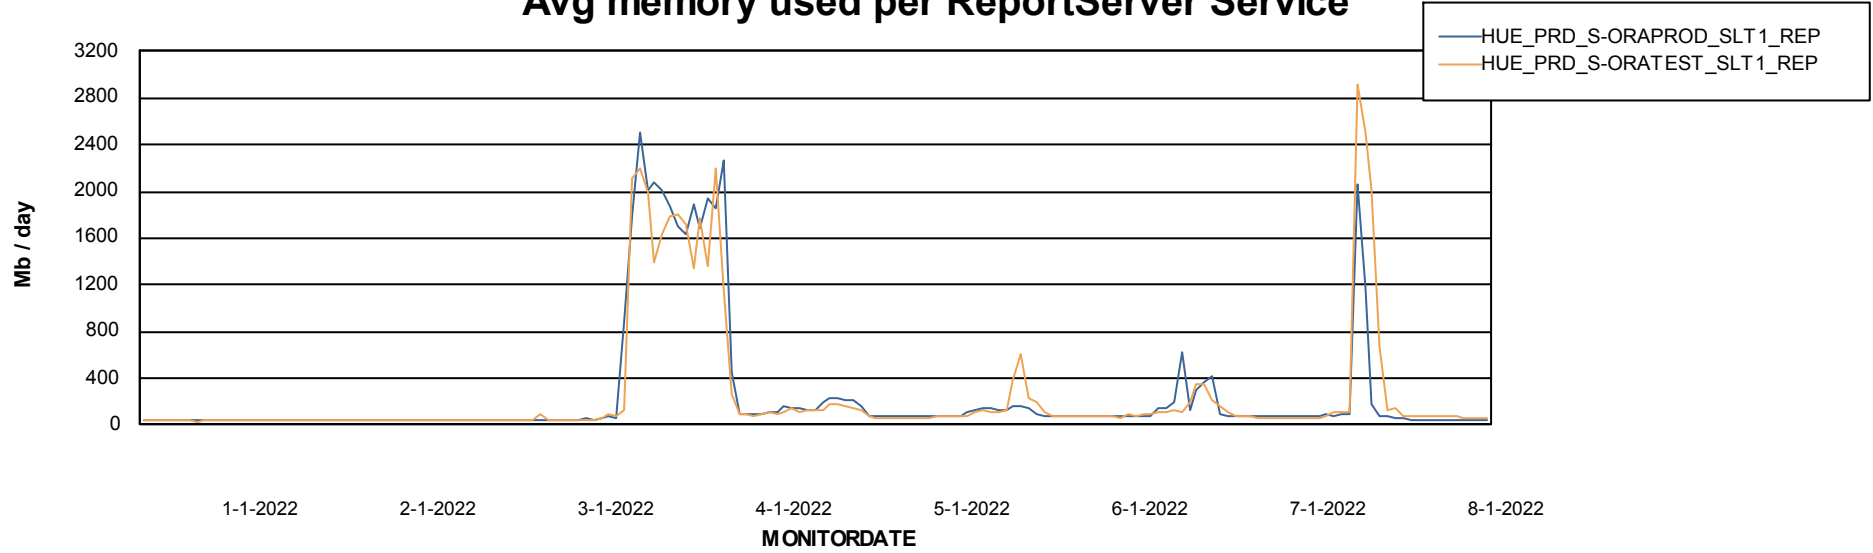

ABSSolute Application ReportServer Services

Avg memory used per ReportServer Service