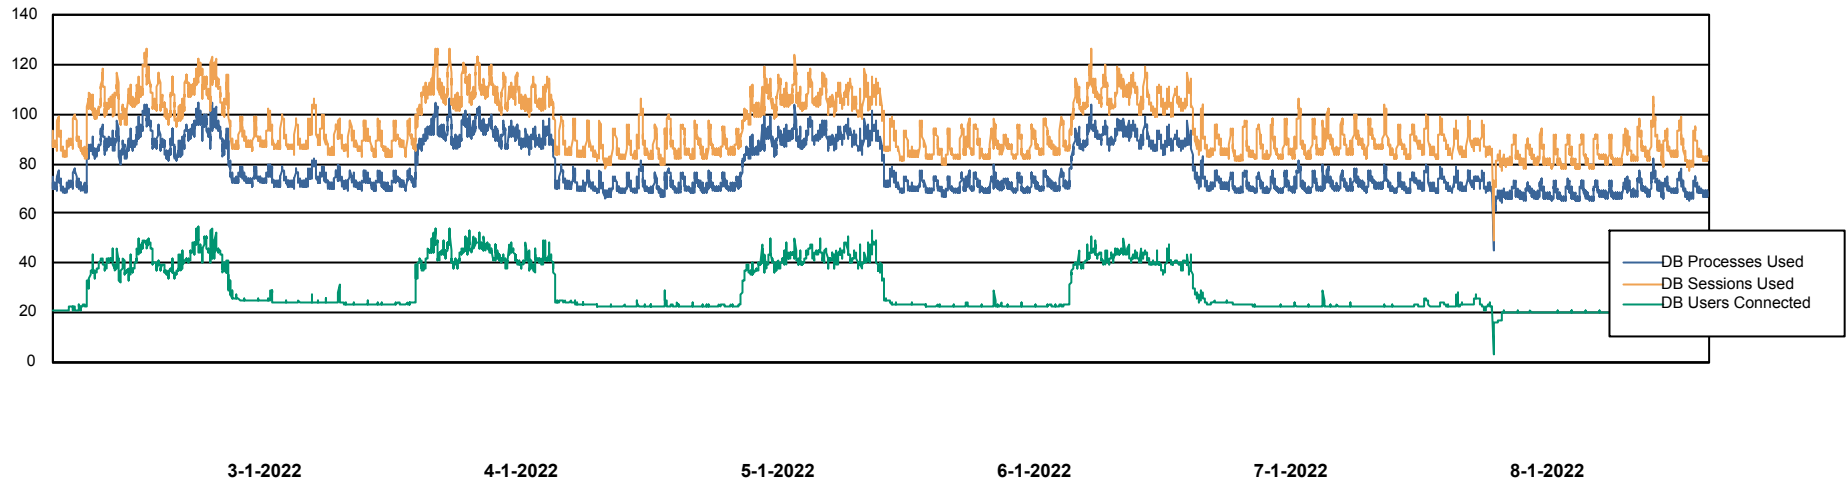

Weekly SLA Customer Report

Customer HUE_Production
Database ID 104

Database Performance HUE_PRD_S-ORABI_DB

Weekly SLA Customer Report

Customer HUE_Production
Database ID 104

Database Performance HUE_PRD_S-ORAPROD_DB