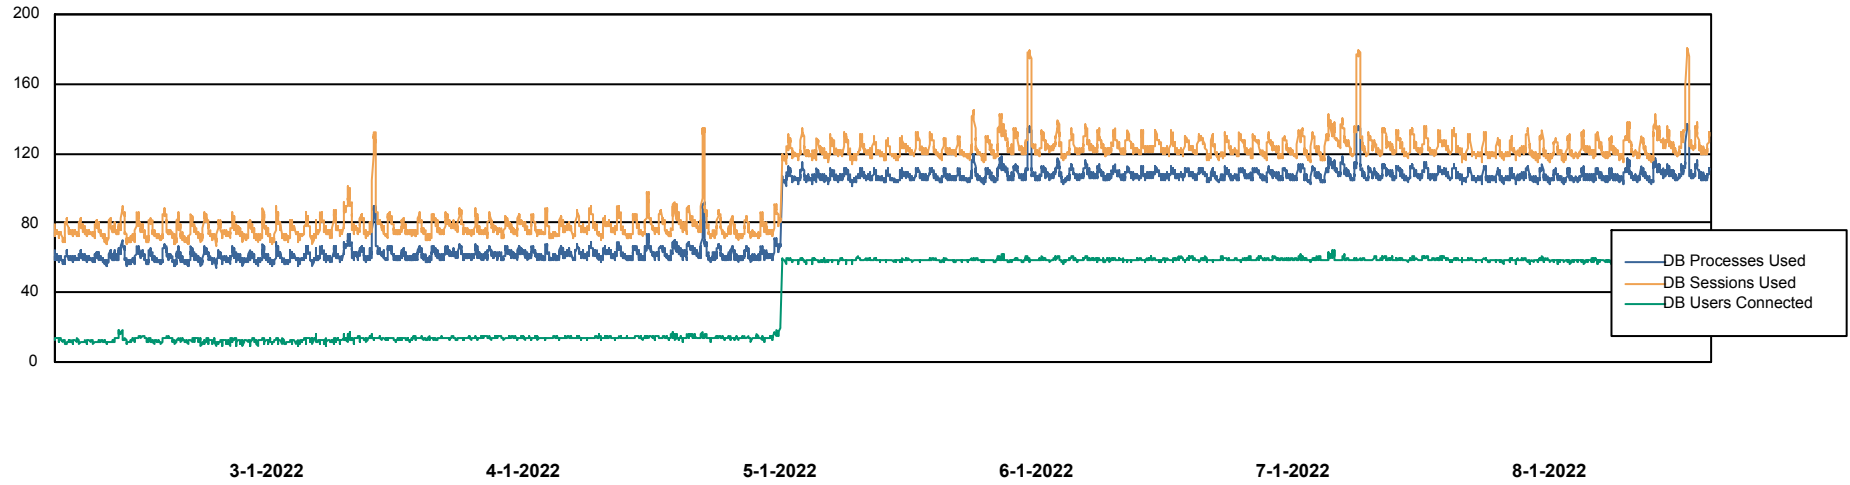

Database Performance HUE_PRD_S-ORABI_DB