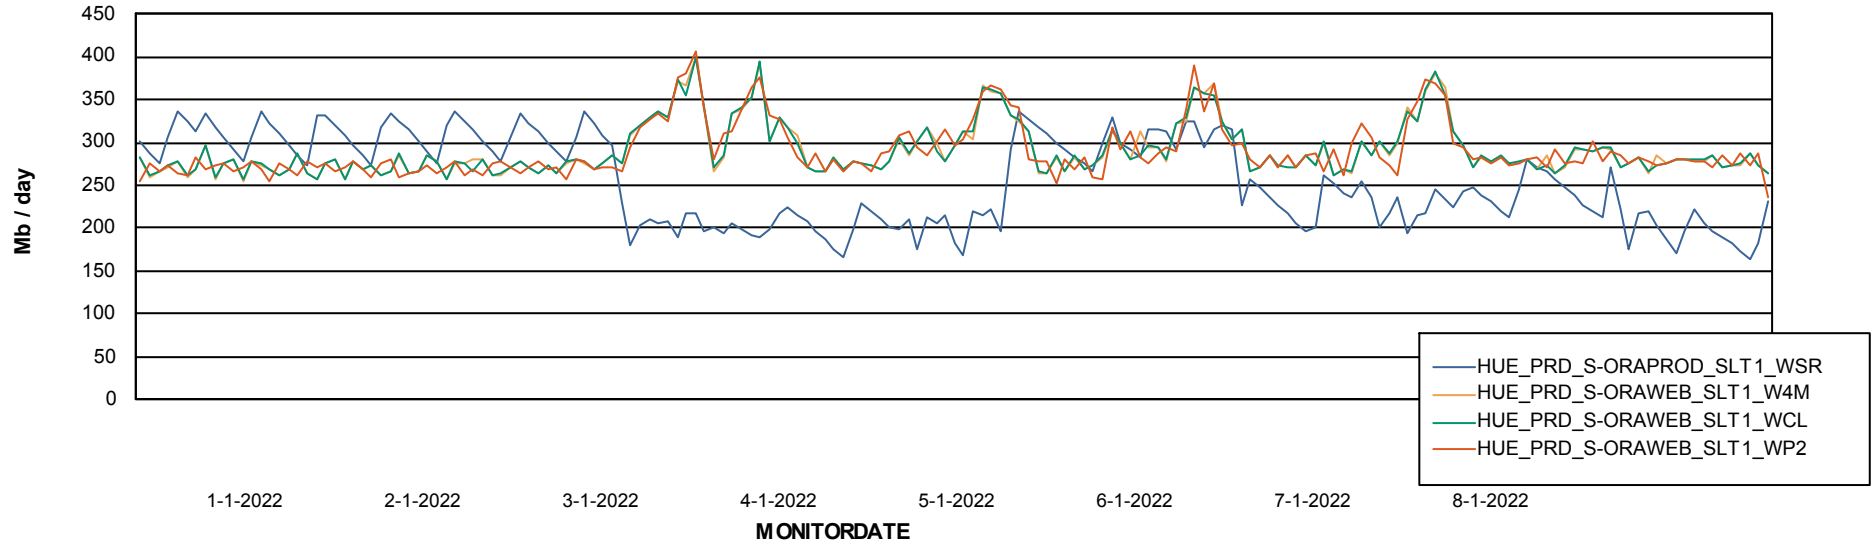

ABSSolute Application ReportServer Services

Avg memory used per ReportServer Service

Weekly SLA Customer Report

Customer HUE_Production
Database ID 104

ABSSolute Web Component Services

Avg memory used per ABS Web component