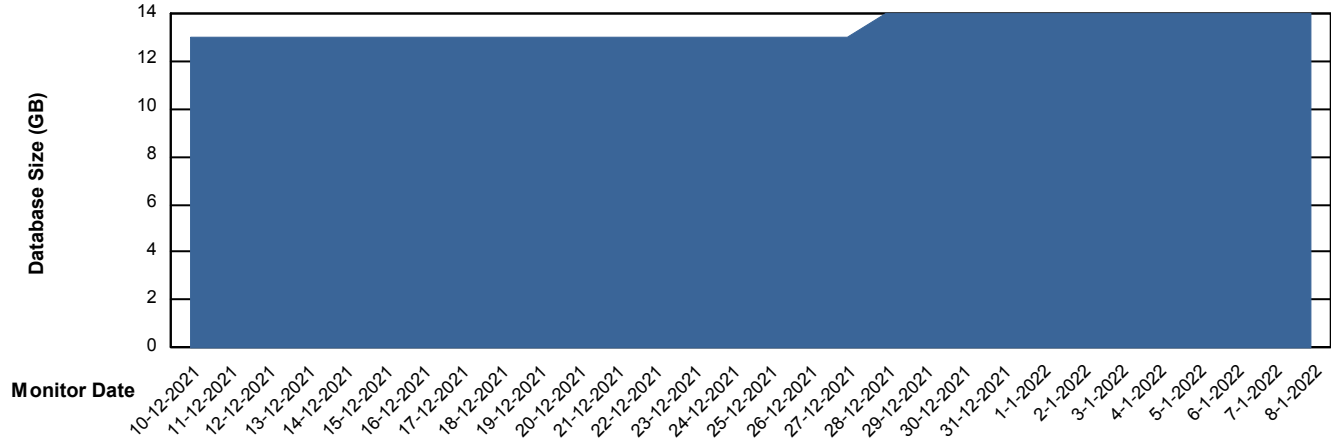

DATABASE SIZE HUE_PRD_S-ORABI_DB

Database growth over last month