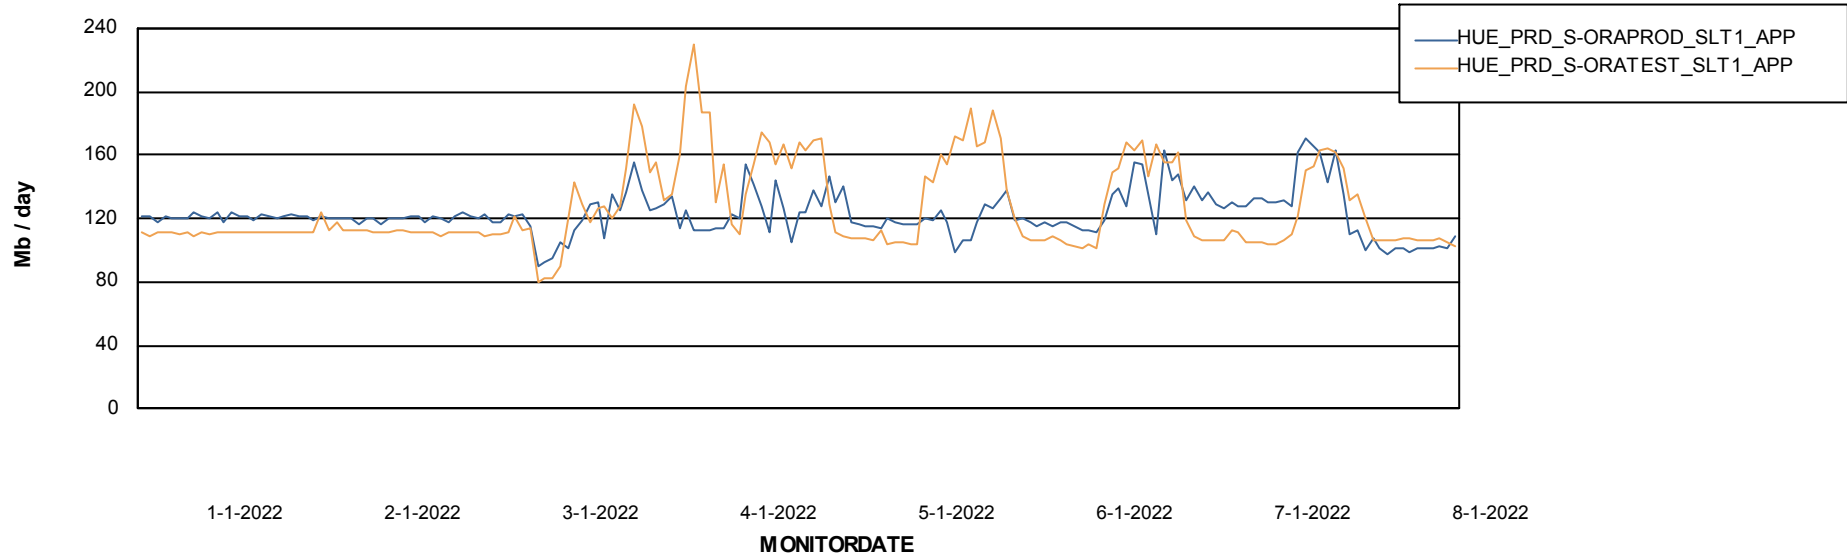

ABSSolute Application Server Services

Avg memory used per ABS Server Service