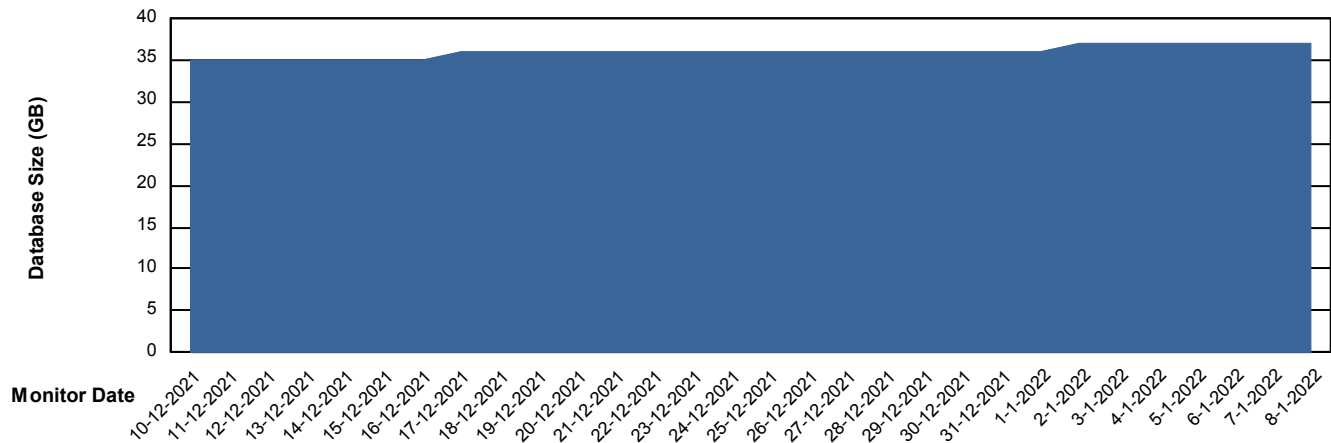

DATABASE SIZE HUE_PRD_S-ORAPROD_DB

Database growth over last month