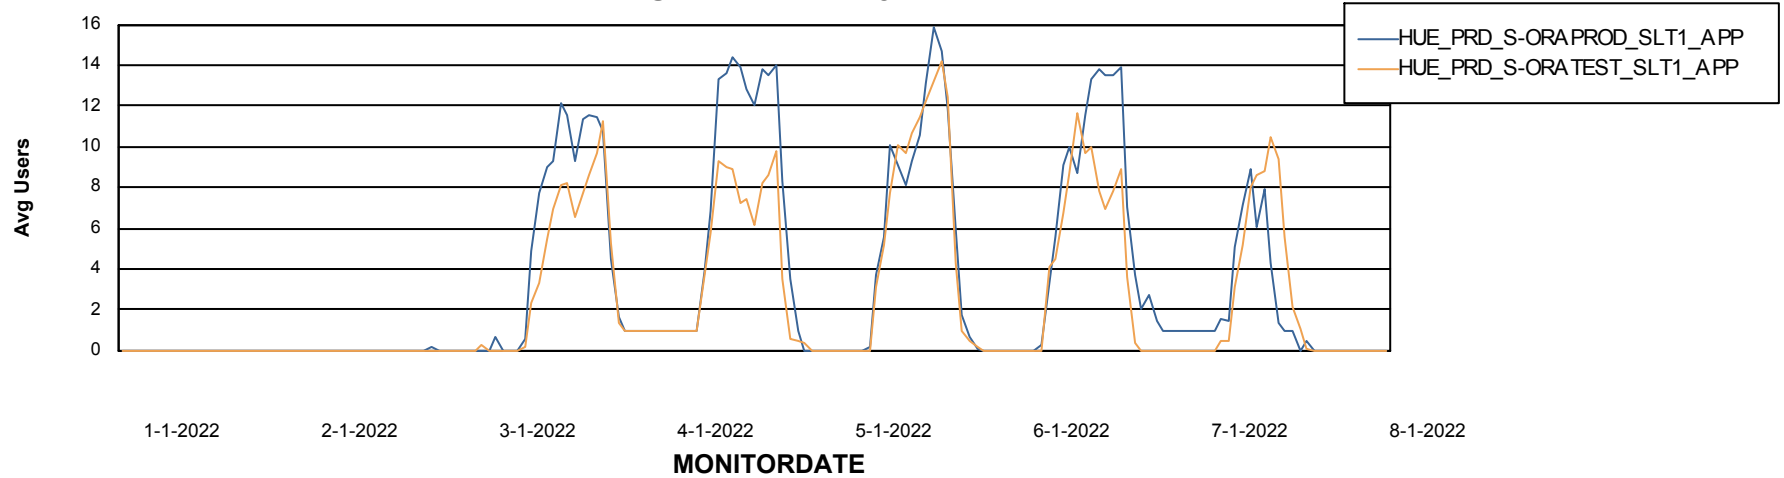

Weekly SLA Customer Report

Customer HUE_Production
Database ID 104

ABSSolute Application Server Services

Avg memory used per ABS Server Service

Avg users per day per ABS server

Weekly SLA Customer Report

Customer HUE_Production
Database ID 104