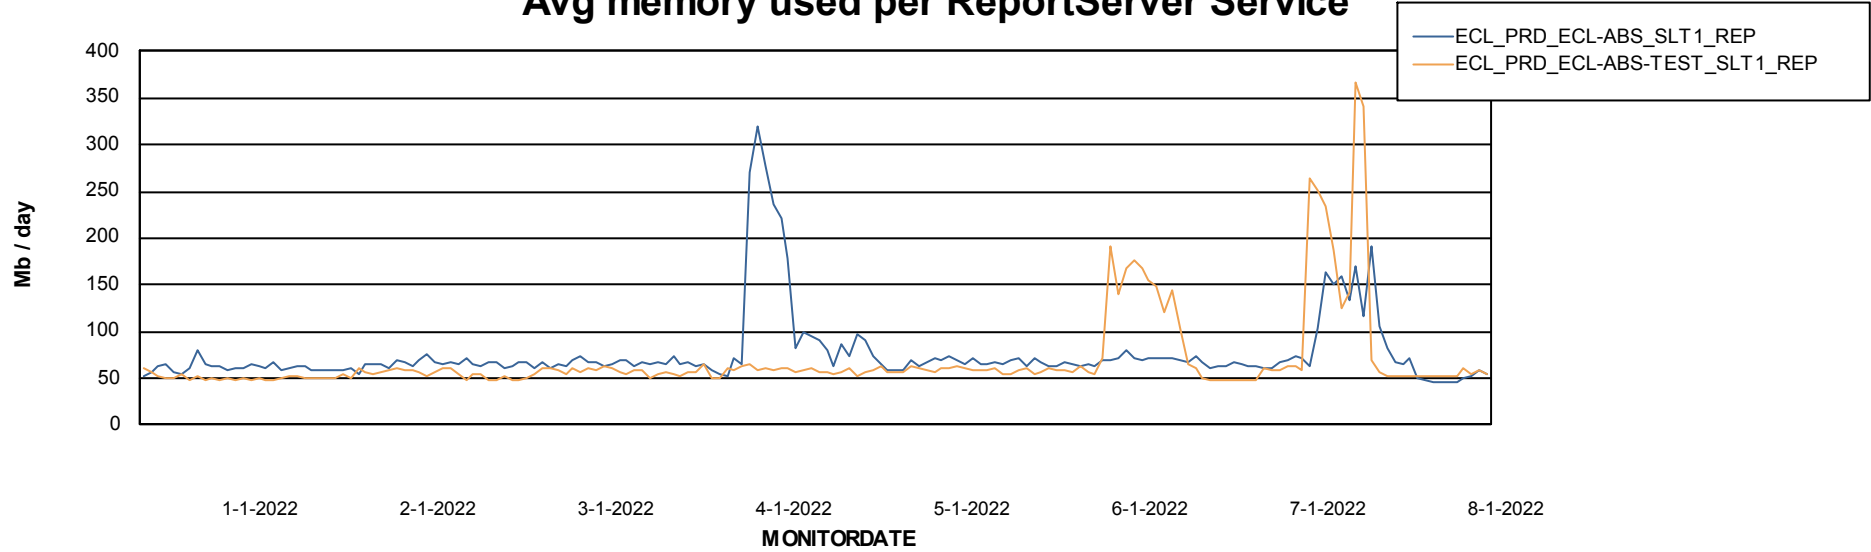

ABSSolute Application ReportServer Services

Avg memory used per ReportServer Service