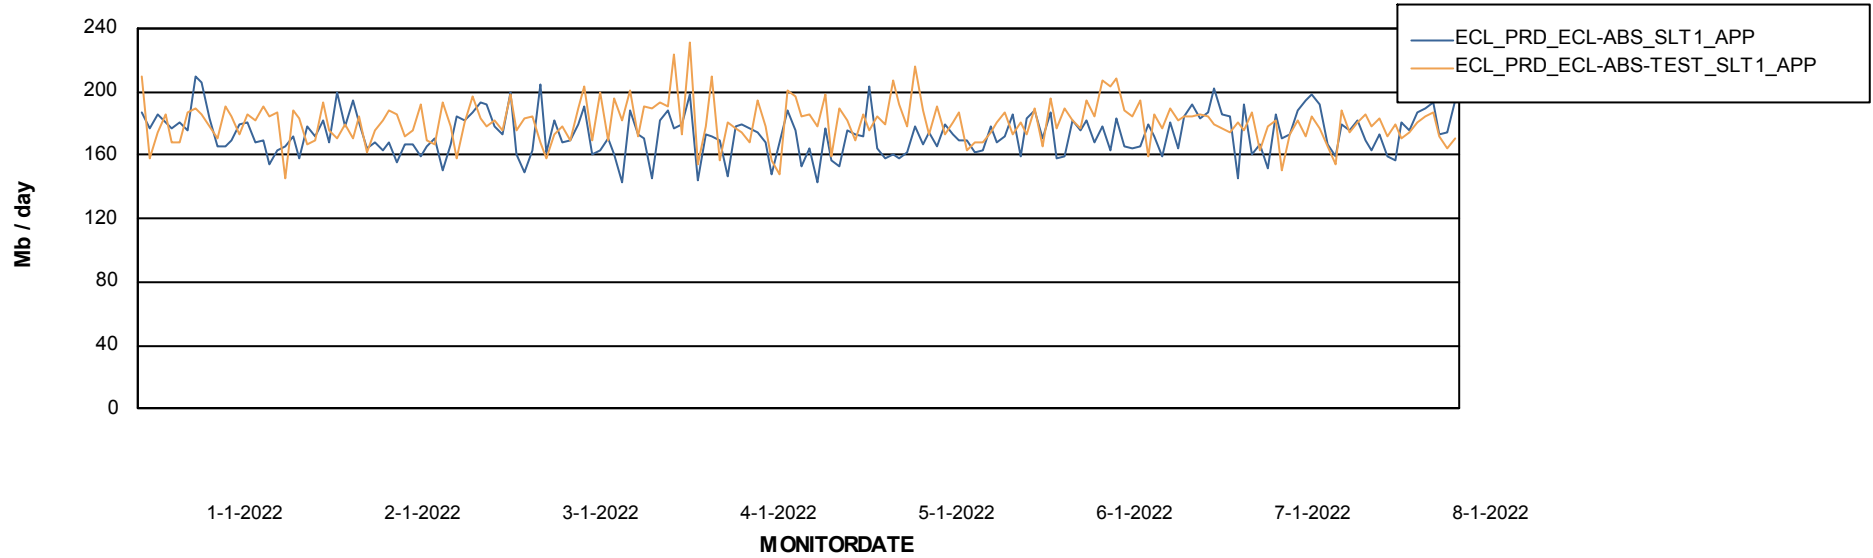

Weekly SLA Customer Report

Customer ECL_Production
Database ID 77

Database Performance ECLDB_Production

Weekly SLA Customer Report

Customer ECL_Production
Database ID 77

Database Performance ECLDB_Standby

DATABASE SIZE ECLDB_Production

Database growth over last month

Weekly SLA Customer Report

Customer ECL_Production
 Database ID 77

Database Tablespace ECLDB_Production

Date	Tablespace Name	Filesize (Gb)	Usedsize (Gb)	Percentage free
8-1-2022	ABSDATA	51	42	18
	INDX	8	4	50
7-1-2022	ABSDATA	51	42	18
	INDX	8	4	50
6-1-2022	ABSDATA	51	42	19
	INDX	8	4	50
5-1-2022	ABSDATA	51	41	19
	INDX	8	4	51
4-1-2022	ABSDATA	51	41	19
	INDX	8	4	51
3-1-2022	ABSDATA	51	41	19
	INDX	8	4	51
2-1-2022	ABSDATA	51	41	19
	INDX	8	4	51

Weekly SLA Customer Report

Customer ECL_Production
Database ID 77

ABSSolute Application Server Services

Avg memory used per ABS Server Service

Avg users per day per ABS server

Weekly SLA Customer Report

Customer ECL_Production
Database ID 77