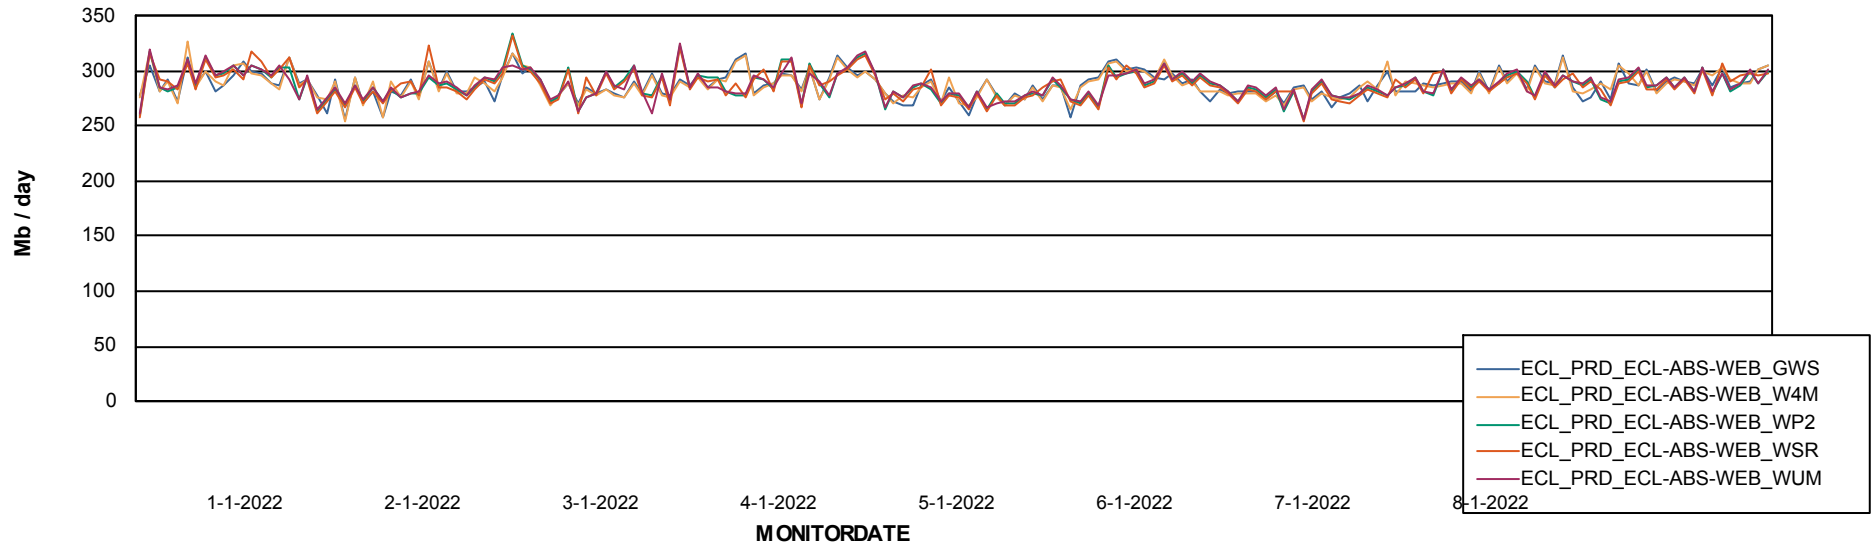

ABSSolute Application ReportServer Services

Avg memory used per ReportServer Service

Weekly SLA Customer Report

Customer ECL_Production
Database ID 77

ABSSolute Web Component Services

Avg memory used per ABS Web component