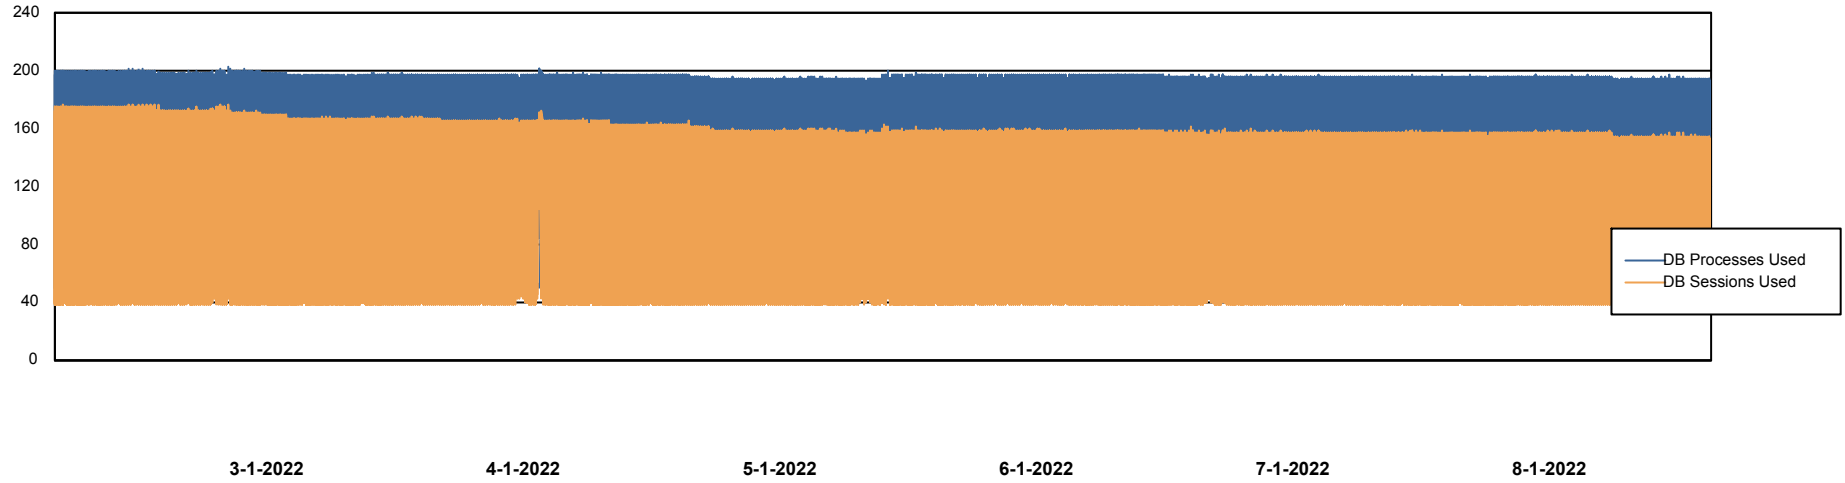

Weekly SLA Customer Report

Customer ECL_Production
Database ID 77

Database Performance ECLDB_Production

Weekly SLA Customer Report

Customer ECL_Production
Database ID 77

Database Performance ECLDB_Standby

DATABASE SIZE ECLDB_Production

Database growth over last month

Weekly SLA Customer Report

Customer ECL_Production
 Database ID 77

Database Tablespace ECLDB_Production

Date	Tablespace Name	Filesize (Gb)	Usedsize (Gb)	Percentage free
8-1-2022	ABSDATA	51	42	18
	INDX	8	4	50
7-1-2022	ABSDATA	51	42	18
	INDX	8	4	50
6-1-2022	ABSDATA	51	42	19
	INDX	8	4	50
5-1-2022	ABSDATA	51	41	19
	INDX	8	4	51
4-1-2022	ABSDATA	51	41	19
	INDX	8	4	51
3-1-2022	ABSDATA	51	41	19
	INDX	8	4	51
2-1-2022	ABSDATA	51	41	19
	INDX	8	4	51