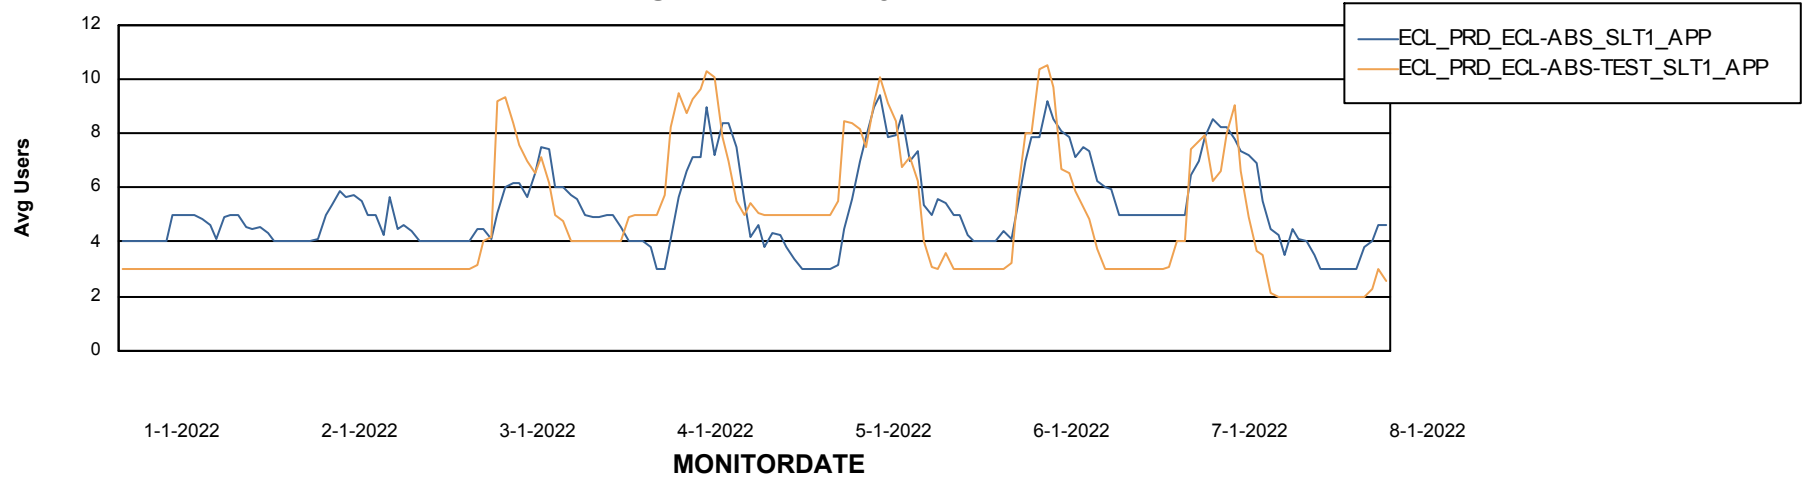

Weekly SLA Customer Report

Customer ECL_Production
Database ID 77

ABSSolute Application Server Services

Avg memory used per ABS Server Service

Avg users per day per ABS server

Weekly SLA Customer Report

Customer ECL_Production
Database ID 77