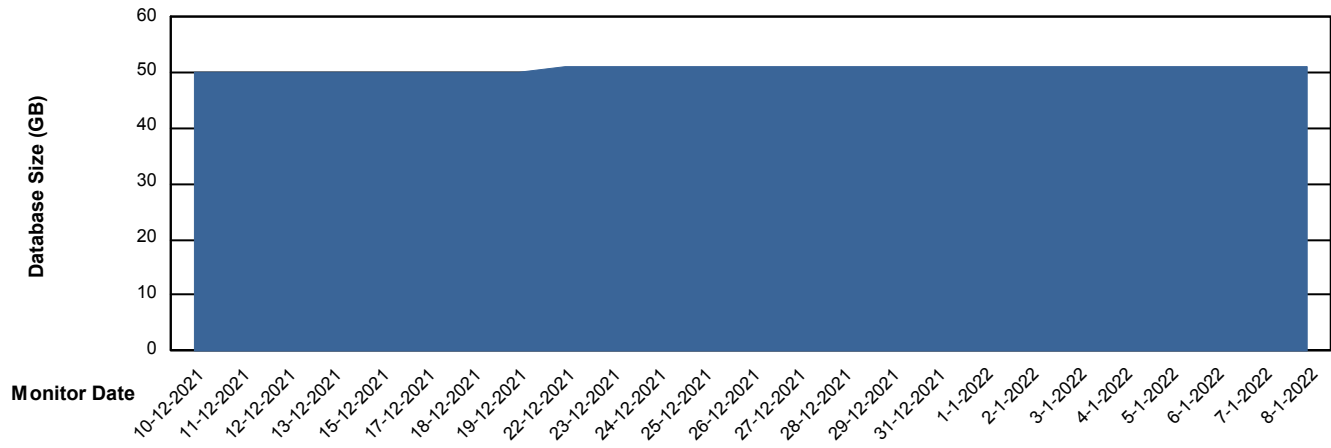

Weekly SLA Customer Report

Customer ECL_Production
Database ID 77

Database Performance ECLDB_Production

Weekly SLA Customer Report

Customer ECL_Production
Database ID 77

Database Performance ECLDB_Standby

DATABASE SIZE ECLDB_Production

Database growth over last month

Weekly SLA Customer Report

Customer ECL_Production
 Database ID 77

Database Tablespace ECLDB_Production

Date	Tablespace Name	Filesize (Gb)	Usedsize (Gb)	Percentage free
8-1-2022	ABSDATA	51	42	18
	INDX	8	4	50
7-1-2022	ABSDATA	51	42	18
	INDX	8	4	50
6-1-2022	ABSDATA	51	42	19
	INDX	8	4	50
5-1-2022	ABSDATA	51	41	19
	INDX	8	4	51
4-1-2022	ABSDATA	51	41	19
	INDX	8	4	51
3-1-2022	ABSDATA	51	41	19
	INDX	8	4	51
2-1-2022	ABSDATA	51	41	19
	INDX	8	4	51