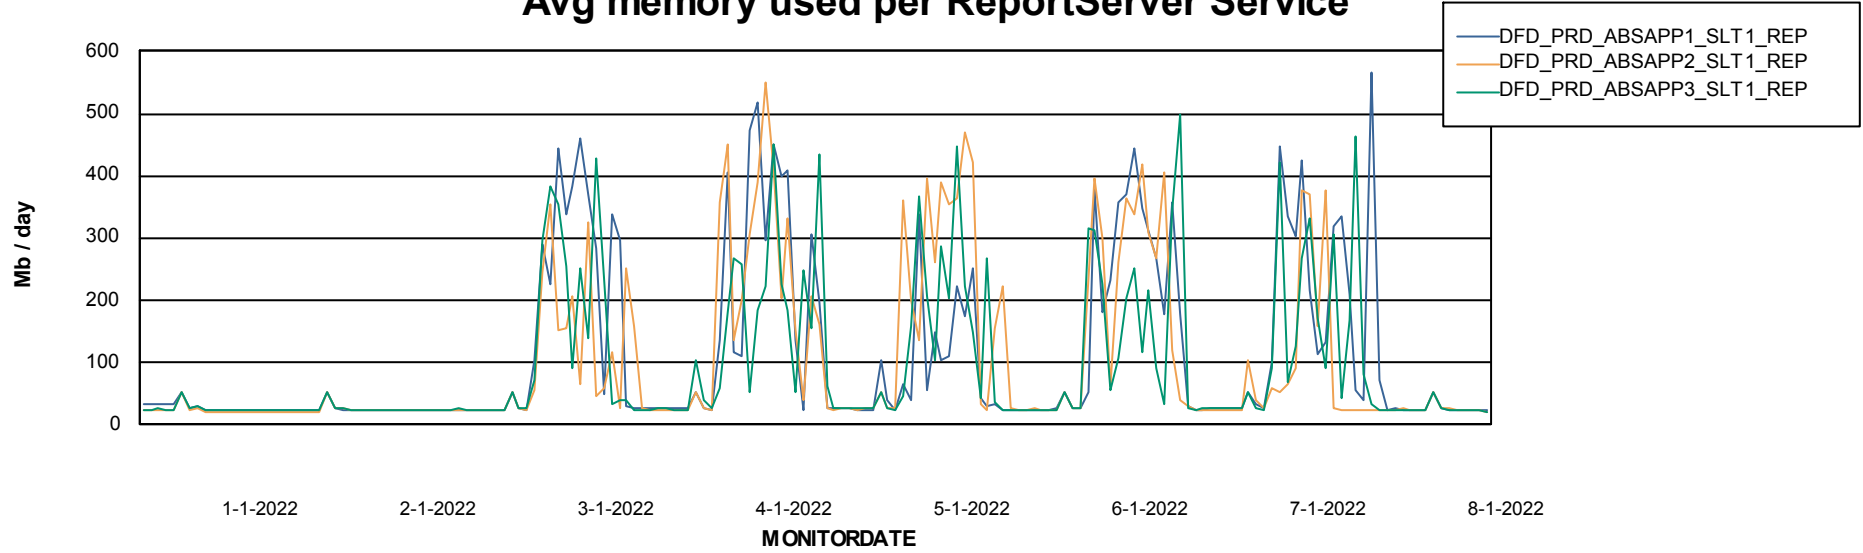

ABSSolute Application ReportServer Services

Avg memory used per ReportServer Service