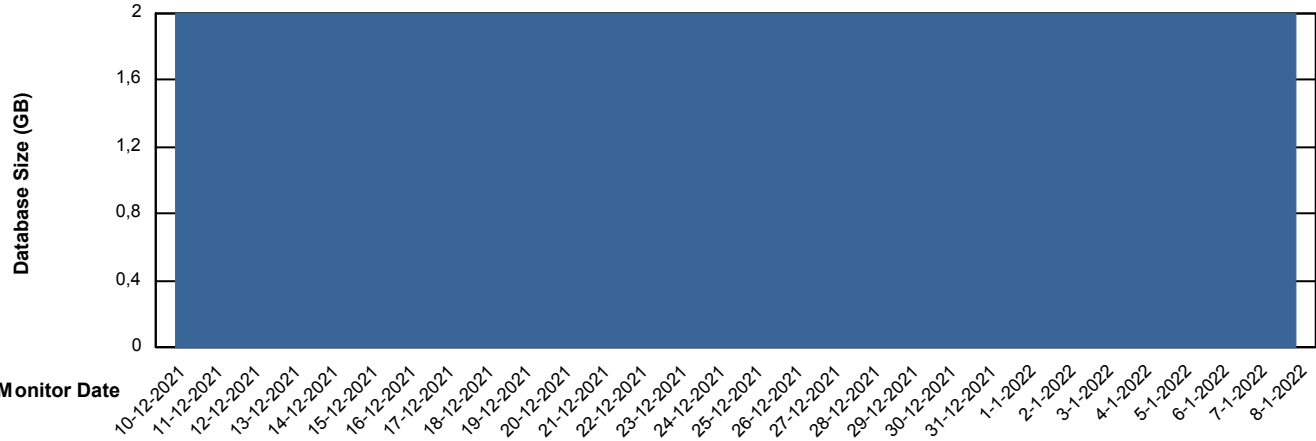

Weekly SLA Customer Report

Customer DFD_Production
Database ID 39

Database Performance DFDDB_Production

DB Processes Max 4
DB Sessions Max 600

Weekly SLA Customer Report

Customer DFD_Production
 Database ID 39

DATABASE SIZE DFDDDB_Production

Database growth over last month

Database Tablespace DFDDDB_Production

Date	Tablespace Name	Filesize (Gb)	Usedsize (Gb)	Percentage free
8-1-2022	ABSDATA	83	0	100
	INDX	161	0	100
7-1-2022	ABSDATA	83	0	100
	INDX	161	0	100
6-1-2022	ABSDATA	83	0	100
	INDX	161	0	100
5-1-2022	ABSDATA	83	0	100
	INDX	161	0	100
4-1-2022	ABSDATA	83	0	100
	INDX	161	0	100
3-1-2022	ABSDATA	83	0	100
	INDX	161	0	100
2-1-2022	ABSDATA	83	0	100
	INDX	161	0	100