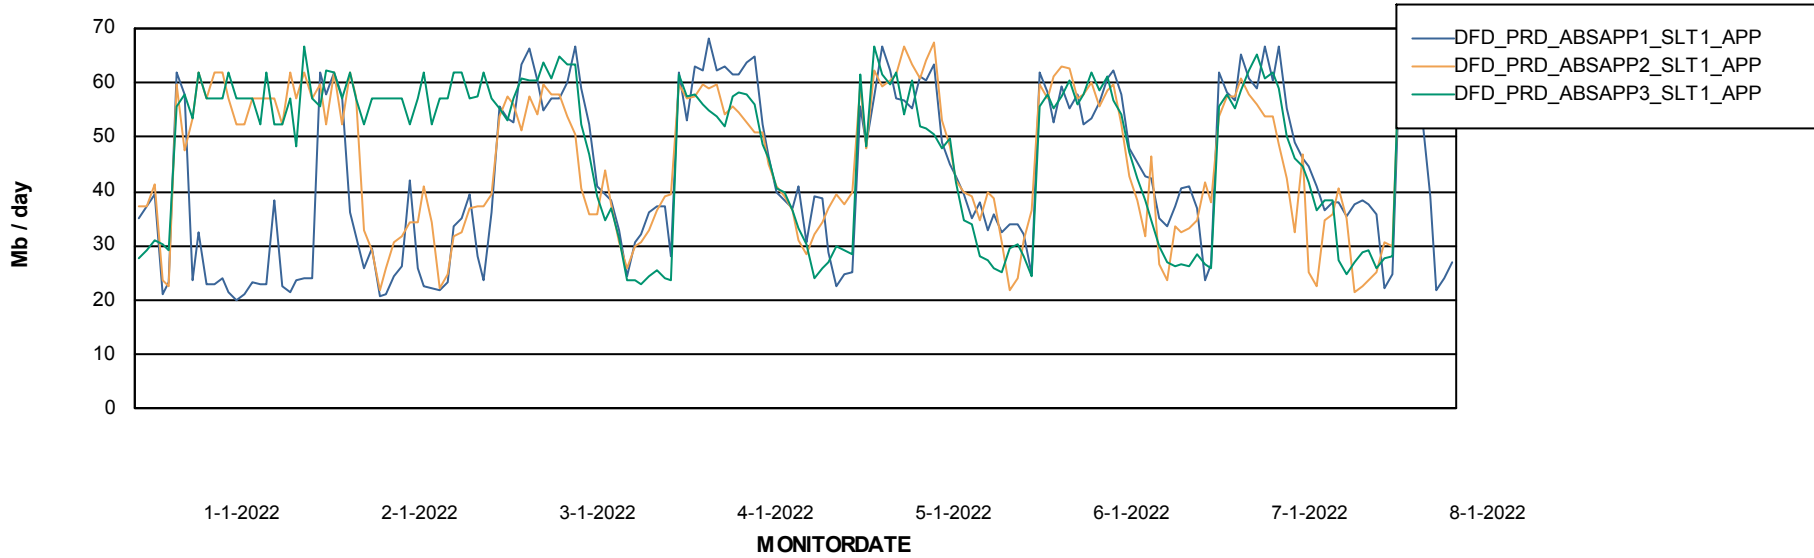

Weekly SLA Customer Report

Customer DFD_Production
Database ID 39

Database Performance DFDDB_Production

DB Processes Max 4
DB Sessions Max 600

Weekly SLA Customer Report

Customer DFD_Production
 Database ID 39

DATABASE SIZE DFDDDB_Production

Database growth over last month

Database Tablespace DFDDDB_Production

Date	Tablespace Name	Filesize (Gb)	Usedsize (Gb)	Percentage free
8-1-2022	ABSDATA	83	0	100
	INDX	161	0	100
7-1-2022	ABSDATA	83	0	100
	INDX	161	0	100
6-1-2022	ABSDATA	83	0	100
	INDX	161	0	100
5-1-2022	ABSDATA	83	0	100
	INDX	161	0	100
4-1-2022	ABSDATA	83	0	100
	INDX	161	0	100
3-1-2022	ABSDATA	83	0	100
	INDX	161	0	100
2-1-2022	ABSDATA	83	0	100
	INDX	161	0	100

Weekly SLA Customer Report

Customer DFD_Production
Database ID 39

ABSSolute Application Server Services

Avg memory used per ABS Server Service

Avg users per day per ABS server

Weekly SLA Customer Report

Customer DFD_Production
Database ID 39