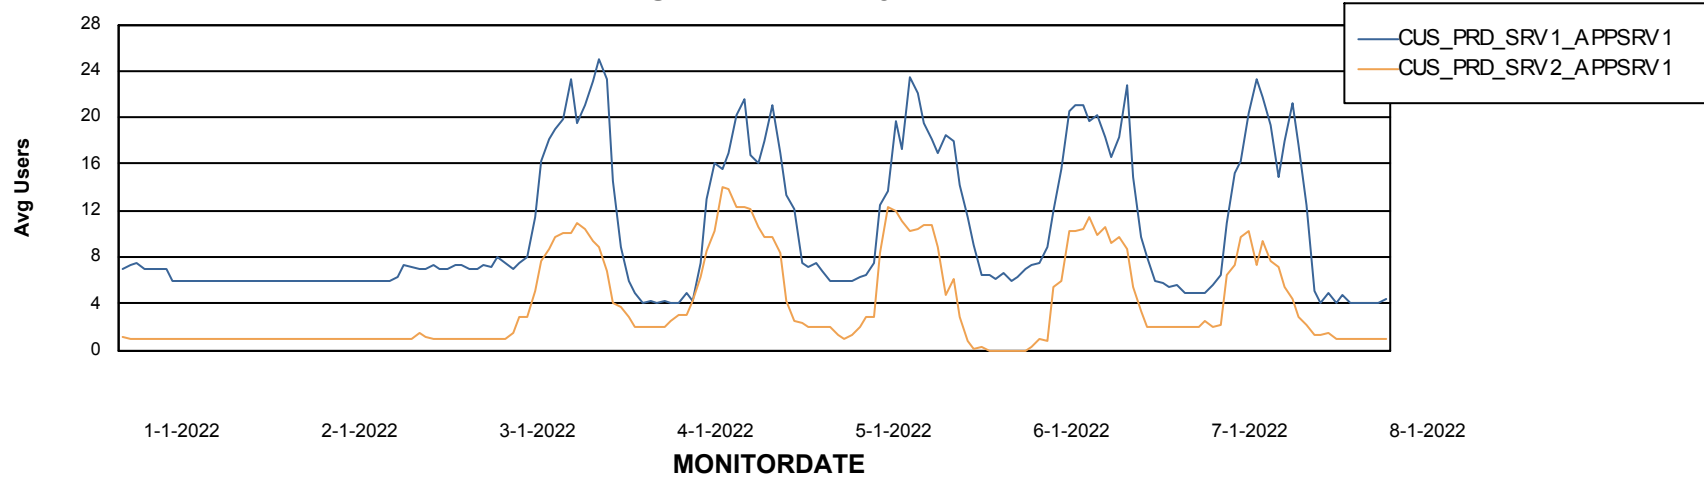

Weekly SLA Customer Report

Customer CUS_Production
Database ID 131

ABSSolute Application Server Services

Avg memory used per ABS Server Service

Avg users per day per ABS server

Weekly SLA Customer Report

Customer CUS_Production
Database ID 131