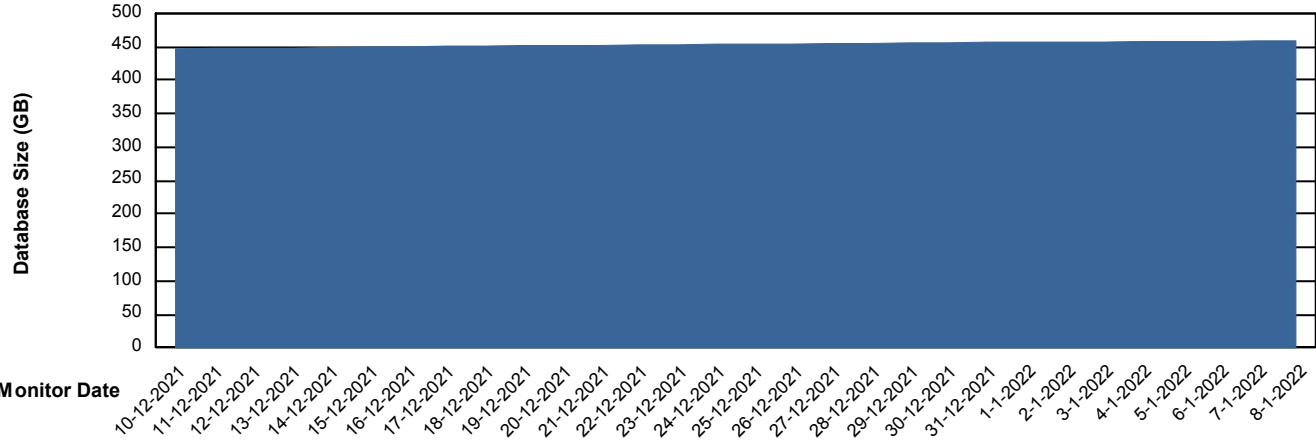

DATABASE SIZE CUS_ProdDB_Primary

Database growth over last month