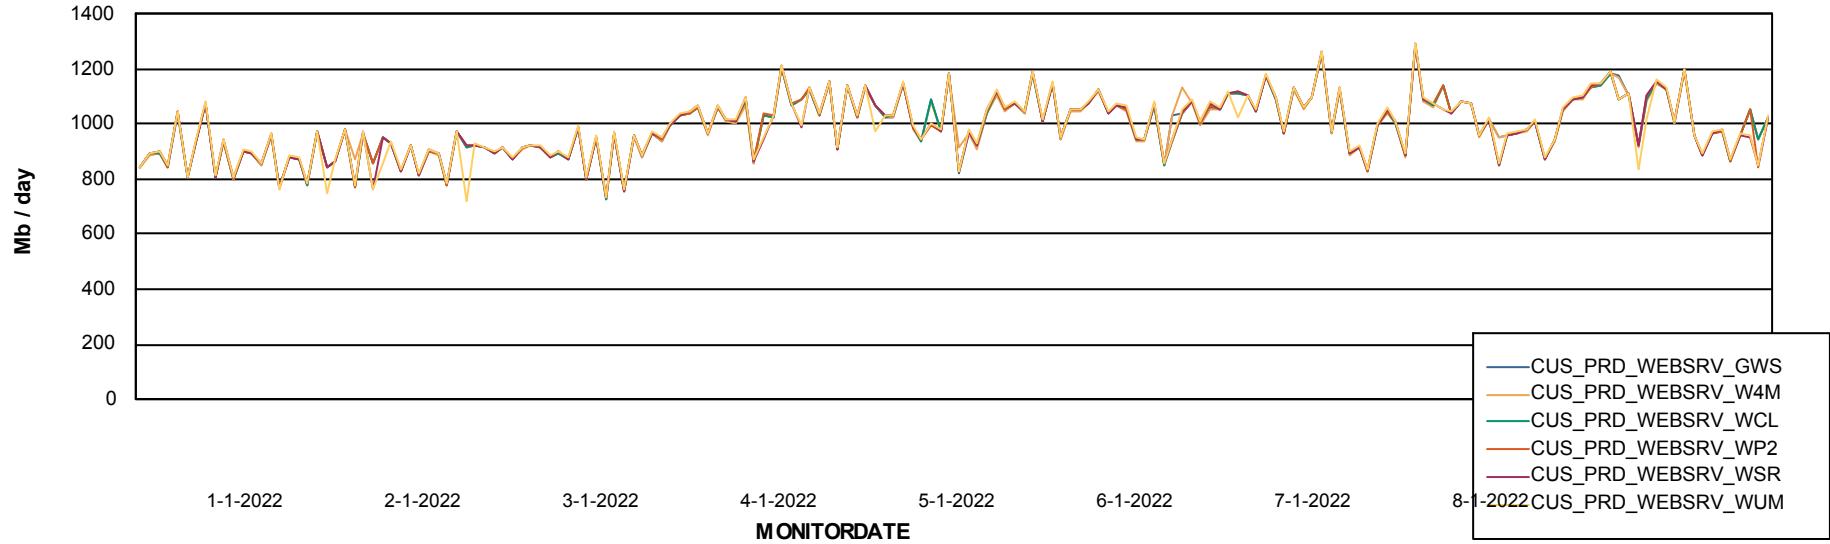

ABSSolute Web Component Services

Avg memory used per ReportServer Service

Weekly SLA Customer Report

Customer CUS_Production
Database ID 131

ABSSolute Web Component Services

Avg memory used per ABS Web component