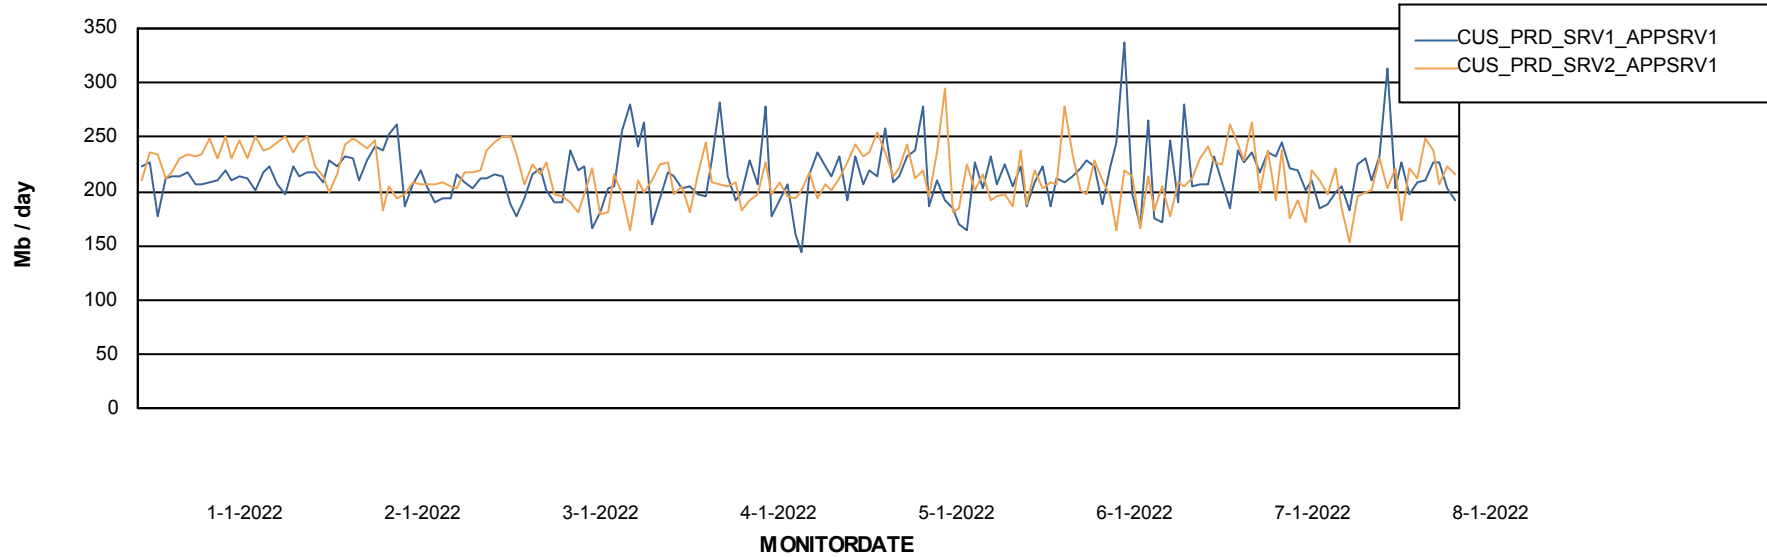

ABSSolute Application Server Services

Avg memory used per ABS Server Service