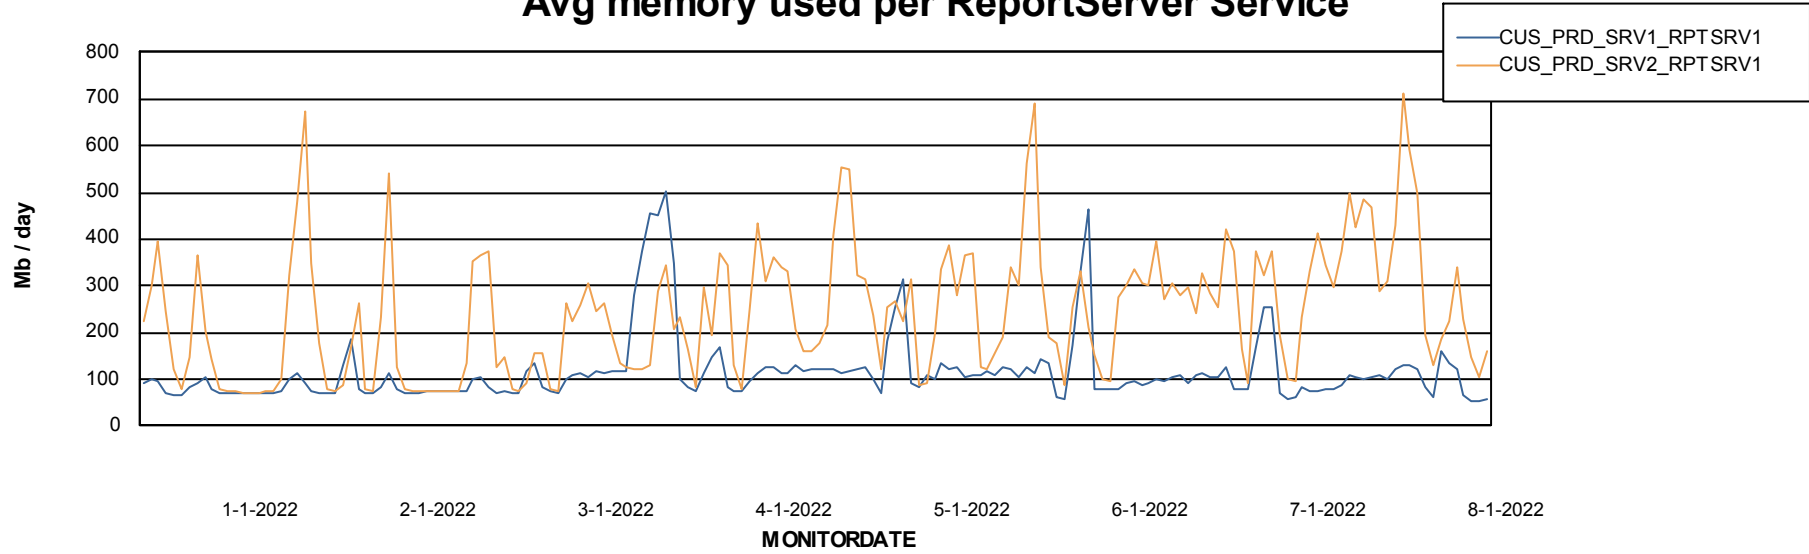

ABSSolute Web Component Services

Avg memory used per ReportServer Service