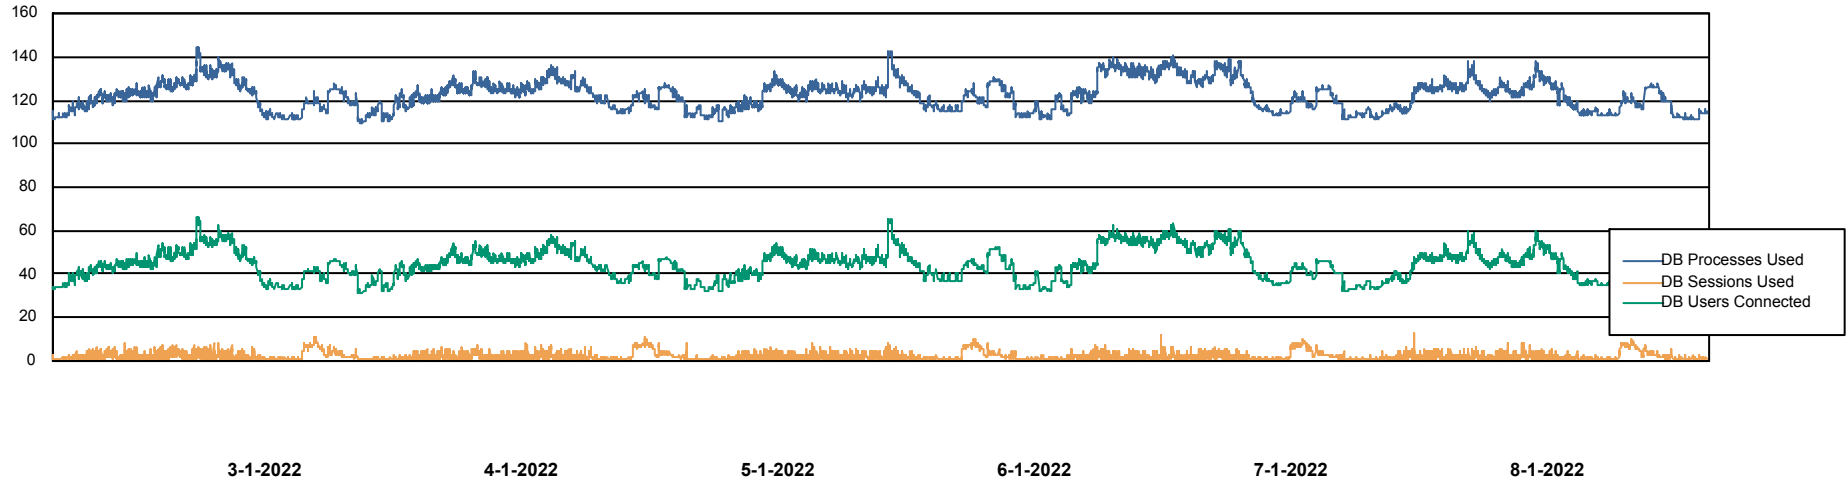

Database Performance CUS_ProdDB_Primary

DB Processes Max 300