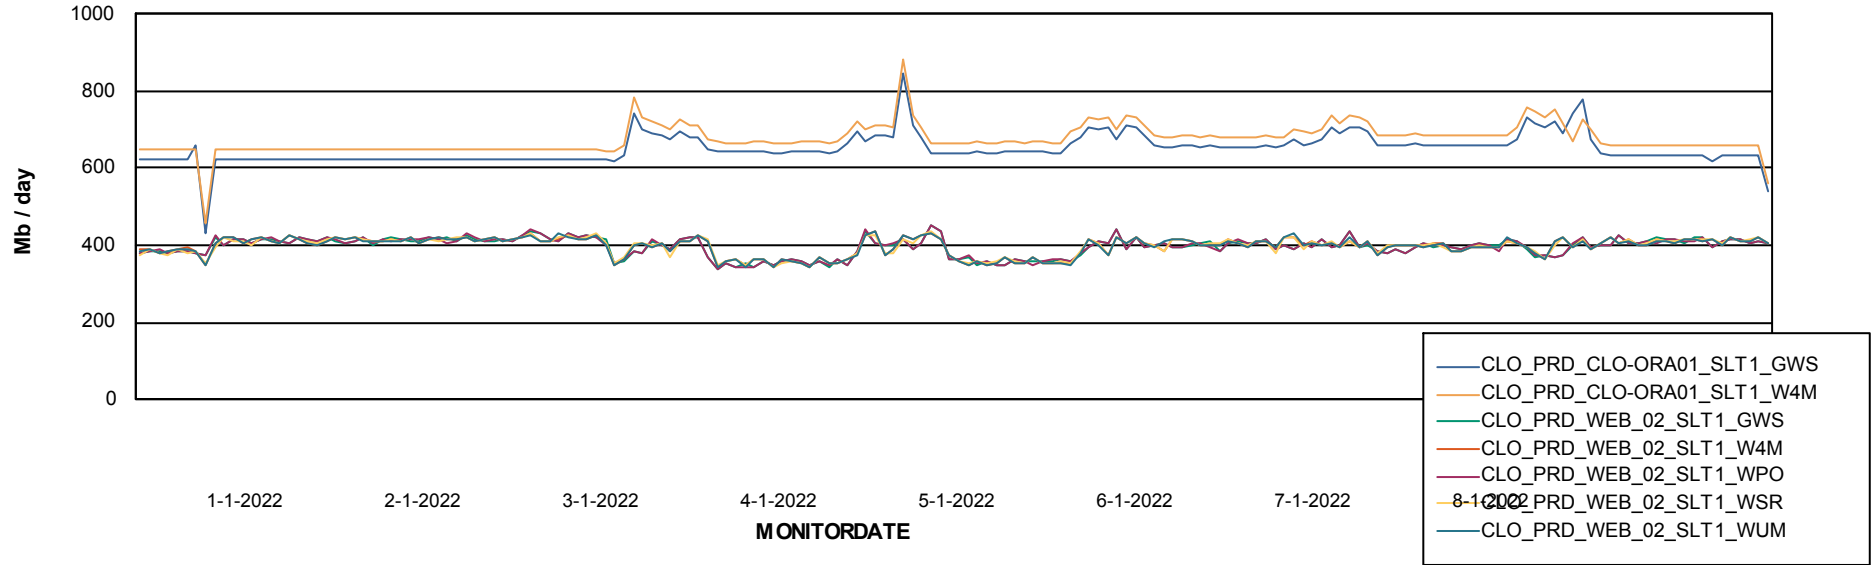

ABSSolute Application ReportServer Services

Avg memory used per ReportServer Service

Weekly SLA Customer Report

Customer CLO Production
Database ID 38

ABSSolute Web Component Services

Avg memory used per ABS Web component