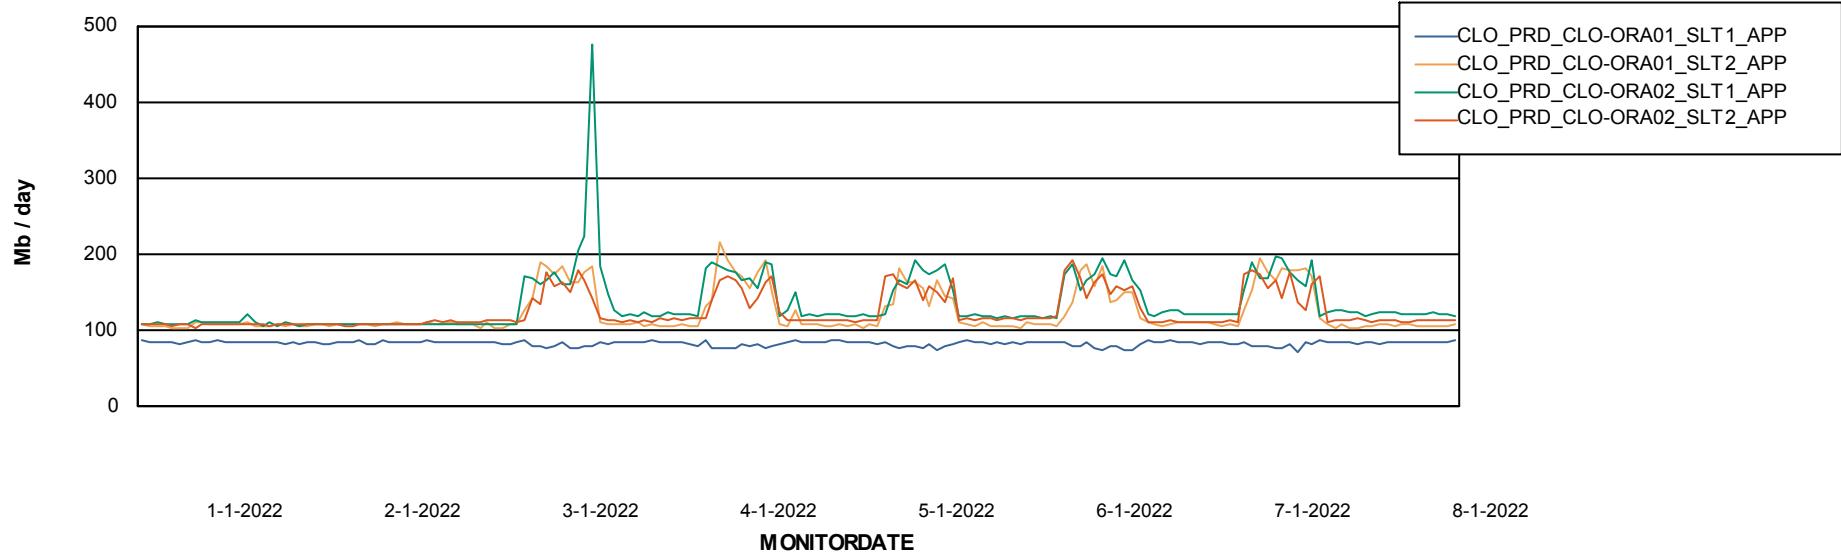

Weekly SLA Customer Report

Customer CLO Production
Database ID 38

Database Tablespace CLODB_TEST_CLO-ORA02

Date	Tablespace Name	Filesize (Gb)	Usedsize (Gb)	Percentage free
8-1-2022	ABSDATA	88	47	47
	INDX	112	94	16
7-1-2022	ABSDATA	88	47	47
	INDX	112	94	16
6-1-2022	ABSDATA	88	47	47
	INDX	112	94	16
5-1-2022	ABSDATA	88	47	47
	INDX	112	94	16
4-1-2022	ABSDATA	88	47	47
	INDX	112	94	16
3-1-2022	ABSDATA	88	47	47
	INDX	112	94	16
2-1-2022	ABSDATA	88	47	47
	INDX	112	94	16

Weekly SLA Customer Report

Customer CLO Production
Database ID 38

ABSSolute Application Server Services

Avg memory used per ABS Server Service

Avg users per day per ABS server

Weekly SLA Customer Report

Customer CLO Production
Database ID 38