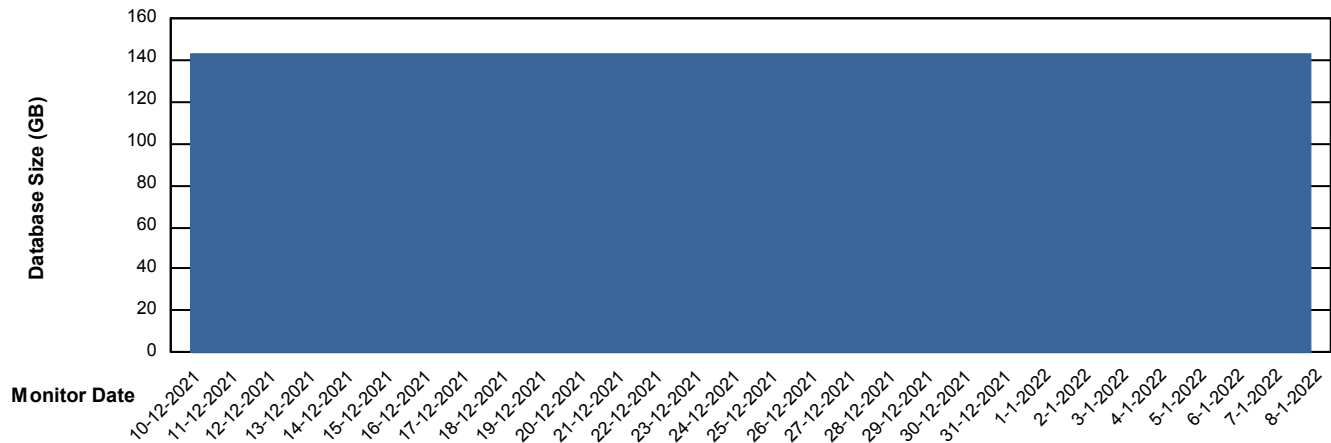

DATABASE SIZE CLODB_TEST_CLO-ORA02

Database growth over last month