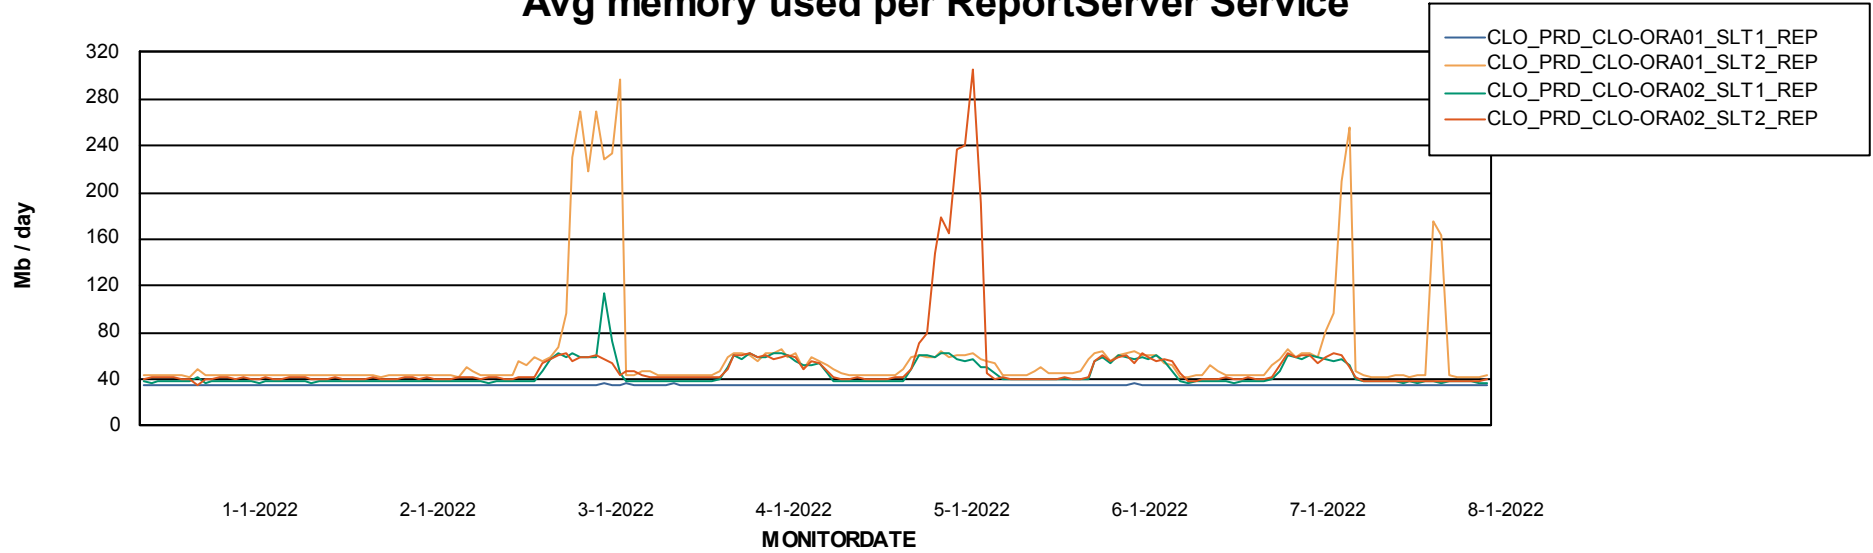

ABSSolute Application ReportServer Services

Avg memory used per ReportServer Service