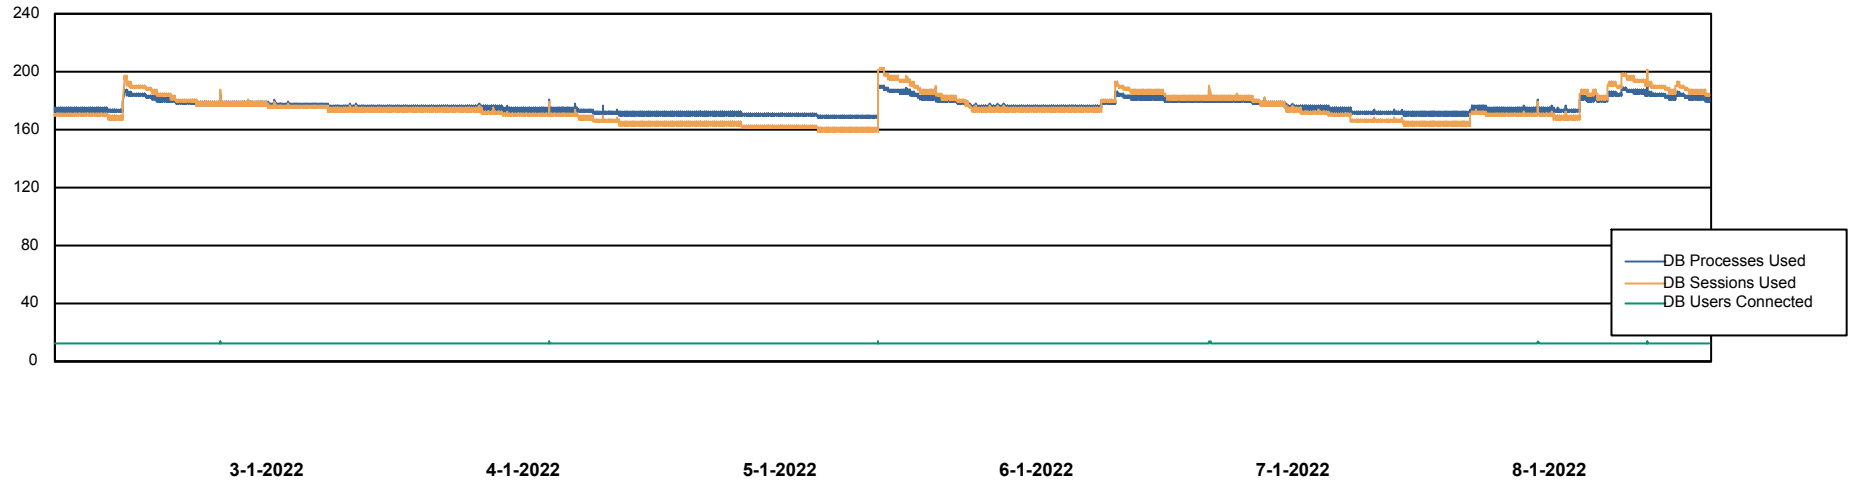

DB Processes Max 1,000

Weekly SLA Customer Report

Customer CLO Production
Database ID 38

Database Performance CLODB_TEST_CLO-ORA02

DB Processes Max 1,000

Weekly SLA Customer Report

Customer CLO Production
Database ID 38