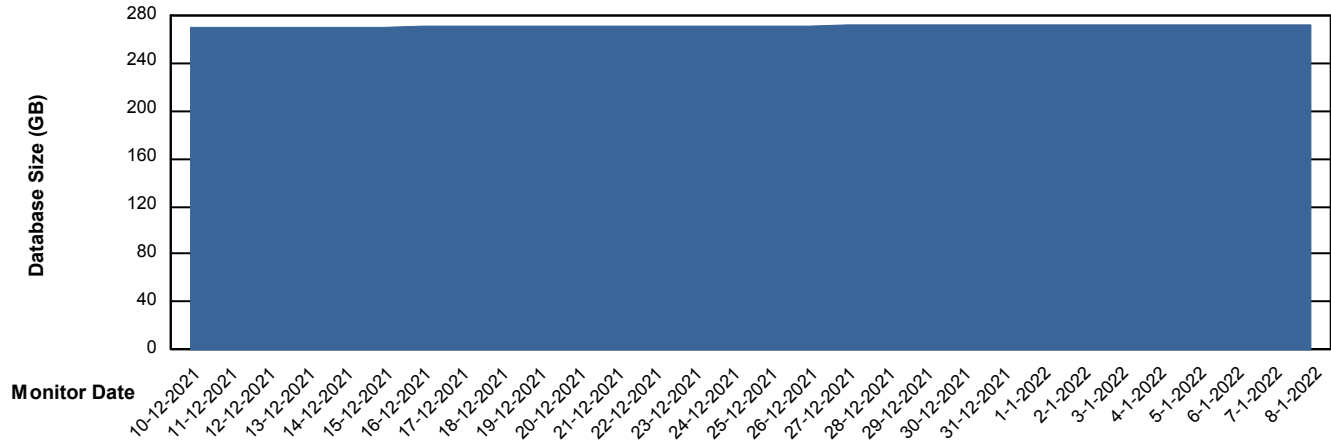

DATABASE SIZE CLODB_PRD_CLO-ORA01

Database growth over last month