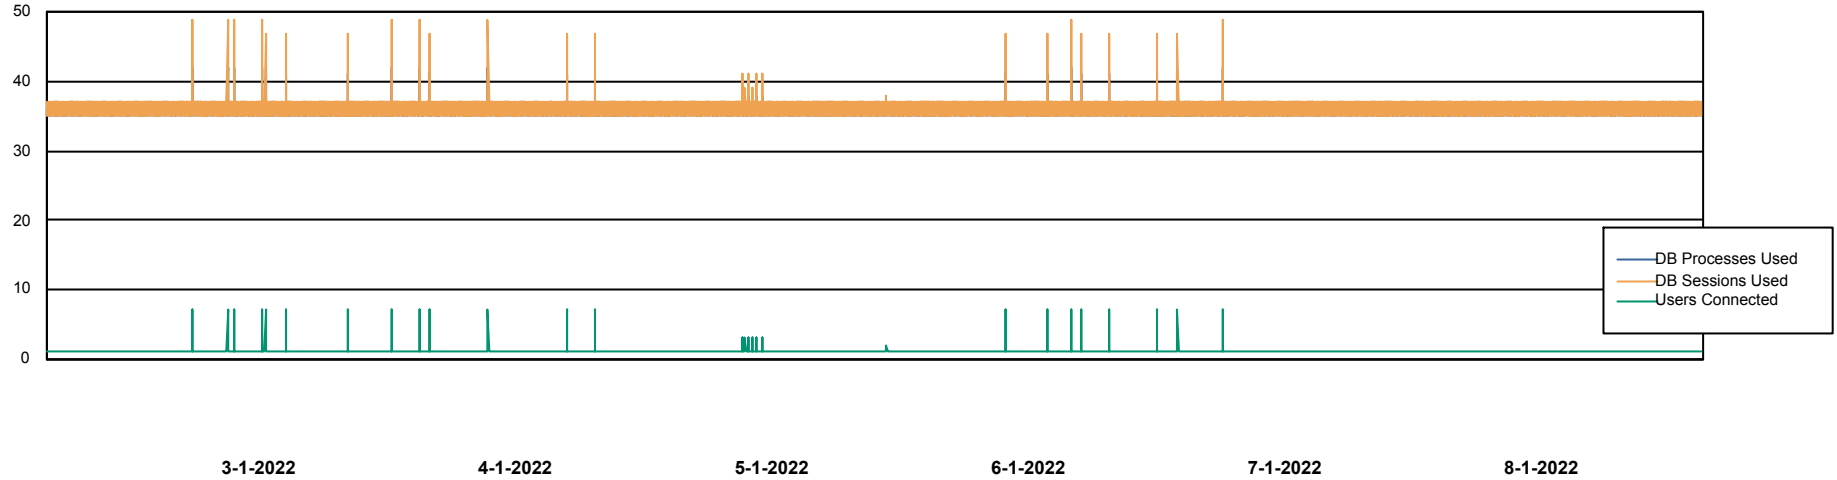

Weekly SLA Customer Report

Customer CIW Production
Database ID 45

Database Performance CIWDB_Production

DB Processes Max 300
DB Sessions Max 472

Weekly SLA Customer Report

Customer CIW Production
Database ID 45

Database Performance CIWDB_Standby

DB Processes Max 300
DB Sessions Max 472

Weekly SLA Customer Report

Customer CIW Production
 Database ID 45

DATABASE SIZE CIWDB_Production

Database growth over last month