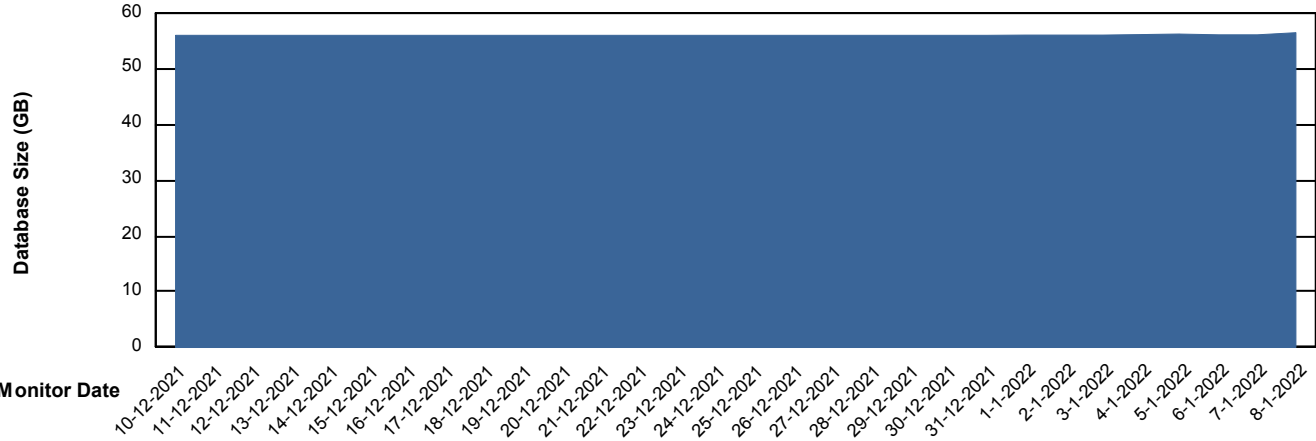

Database Performance CIWDB_Standby

DB Processes Max 300
DB Sessions Max 472

Weekly SLA Customer Report

Customer CIW Production
 Database ID 45

DATABASE SIZE CIWDB_Production

Database growth over last month

Database Tablespace CIWDB_Production

Date	Tablespace Name	Filesize (Gb)	Usedsize (Gb)	Percentage free
8-1-2022	ABSDATA	51	43	16
	INDX	12	6	50
7-1-2022	ABSDATA	51	43	16
	INDX	12	6	50
6-1-2022	ABSDATA	51	43	16
	INDX	12	6	50
5-1-2022	ABSDATA	51	43	16
	INDX	12	6	50
4-1-2022	ABSDATA	51	43	16
	INDX	12	6	50
3-1-2022	ABSDATA	51	43	16
	INDX	12	6	50
2-1-2022	ABSDATA	51	43	16
	INDX	12	6	50