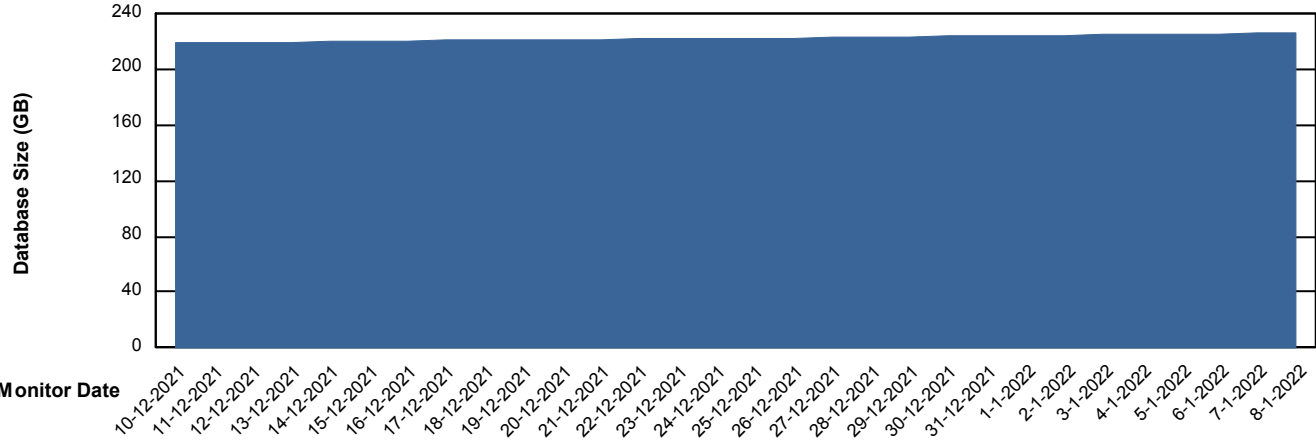

Weekly SLA Customer Report

Customer BNL_Production
Database ID 83

Database Performance BNLDB_Production

DB Processes Max 700
DB Processes Max 0
DB Processes Max 20

Weekly SLA Customer Report

Customer BNL_Production
 Database ID 83

DATABASE SIZE BNLDB_Production

Database growth over last month

Database Tablespace BNLDB_Production

Date	Tablespace Name	Filesize (Gb)	Usedsize (Gb)	Percentage free
8-1-2022	ABSDATA	122	70	43
	INDX	340	155	54
7-1-2022	ABSDATA	122	70	43
	INDX	340	155	54
6-1-2022	ABSDATA	122	70	43
	INDX	340	154	55
5-1-2022	ABSDATA	122	70	43
	INDX	340	154	55
4-1-2022	ABSDATA	122	70	43
	INDX	340	154	55
3-1-2022	ABSDATA	122	70	43
	INDX	340	154	55
2-1-2022	ABSDATA	122	70	43
	INDX	340	153	55