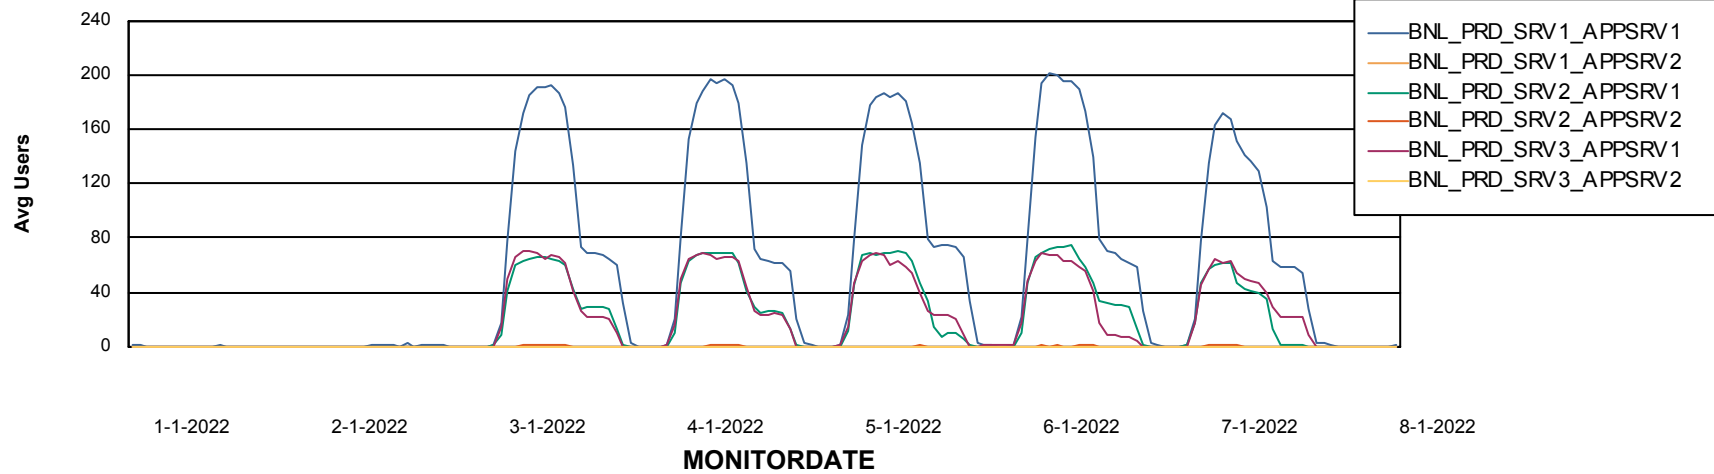

DATABASE SIZE BNLDB_Production

Database growth over last month

Database Tablespace BNLDB_Production

Date	Tablespace Name	Filesize (Gb)	Usedsize (Gb)	Percentage free
8-1-2022	ABSDATA	122	70	43
	INDX	340	155	54
7-1-2022	ABSDATA	122	70	43
	INDX	340	155	54
6-1-2022	ABSDATA	122	70	43
	INDX	340	154	55
5-1-2022	ABSDATA	122	70	43
	INDX	340	154	55
4-1-2022	ABSDATA	122	70	43
	INDX	340	154	55
3-1-2022	ABSDATA	122	70	43
	INDX	340	154	55
2-1-2022	ABSDATA	122	70	43
	INDX	340	153	55

Weekly SLA Customer Report

Customer BNL_Production
Database ID 83

ABSSolute Application Server Services

Avg memory used per ABS Server Service

Avg users per day per ABS server

Weekly SLA Customer Report

Customer BNL_Production
Database ID 83