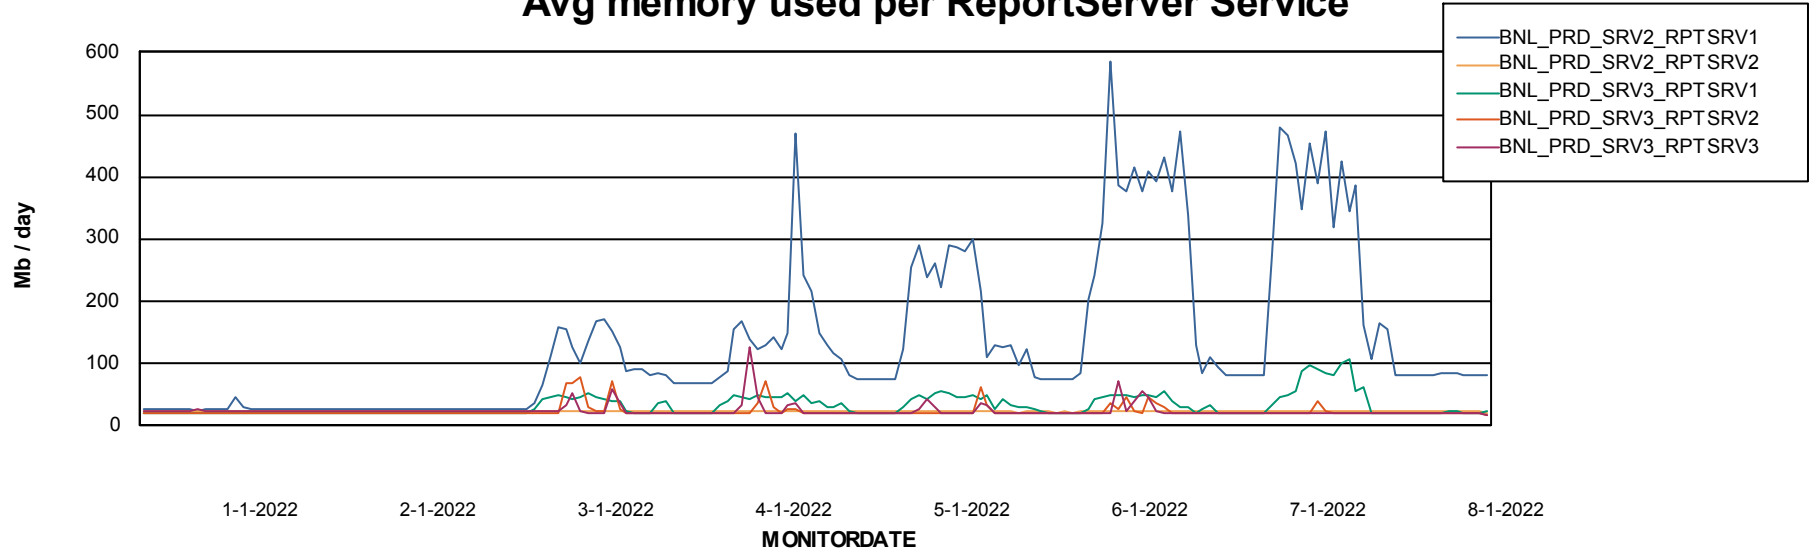

ABSolute Web Component Services

Avg memory used per ReportServer Service