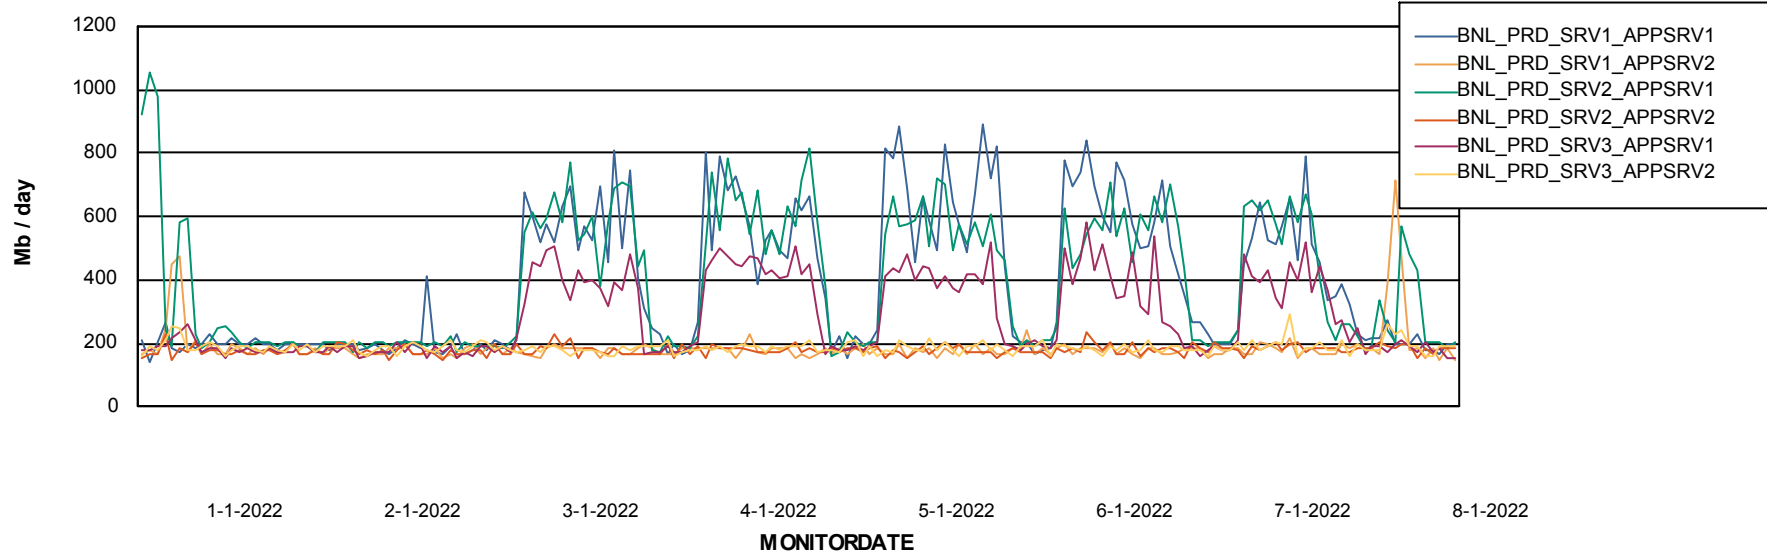

Weekly SLA Customer Report

Customer BNL_Production
Database ID 83

Database Performance BNLDB_Production

DB Processes Max 700
DB Processes Max 0
DB Processes Max 20

Weekly SLA Customer Report

Customer BNL_Production
 Database ID 83

DATABASE SIZE BNLDB_Production

Database growth over last month

Database Tablespace BNLDB_Production

Date	Tablespace Name	Filesize (Gb)	Usedsize (Gb)	Percentage free
8-1-2022	ABSDATA	122	70	43
	INDX	340	155	54
7-1-2022	ABSDATA	122	70	43
	INDX	340	155	54
6-1-2022	ABSDATA	122	70	43
	INDX	340	154	55
5-1-2022	ABSDATA	122	70	43
	INDX	340	154	55
4-1-2022	ABSDATA	122	70	43
	INDX	340	154	55
3-1-2022	ABSDATA	122	70	43
	INDX	340	154	55
2-1-2022	ABSDATA	122	70	43
	INDX	340	153	55

Weekly SLA Customer Report

Customer BNL_Production
Database ID 83

ABSSolute Application Server Services

Avg memory used per ABS Server Service

Avg users per day per ABS server

Weekly SLA Customer Report

Customer BNL_Production
Database ID 83