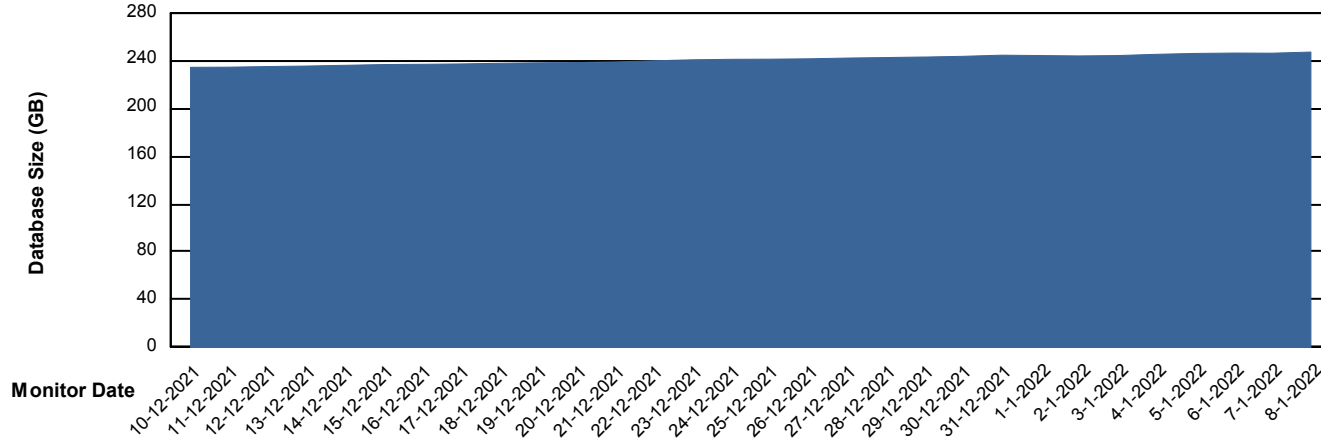

DATABASE SIZE BGGDB_BI

Database growth over last month