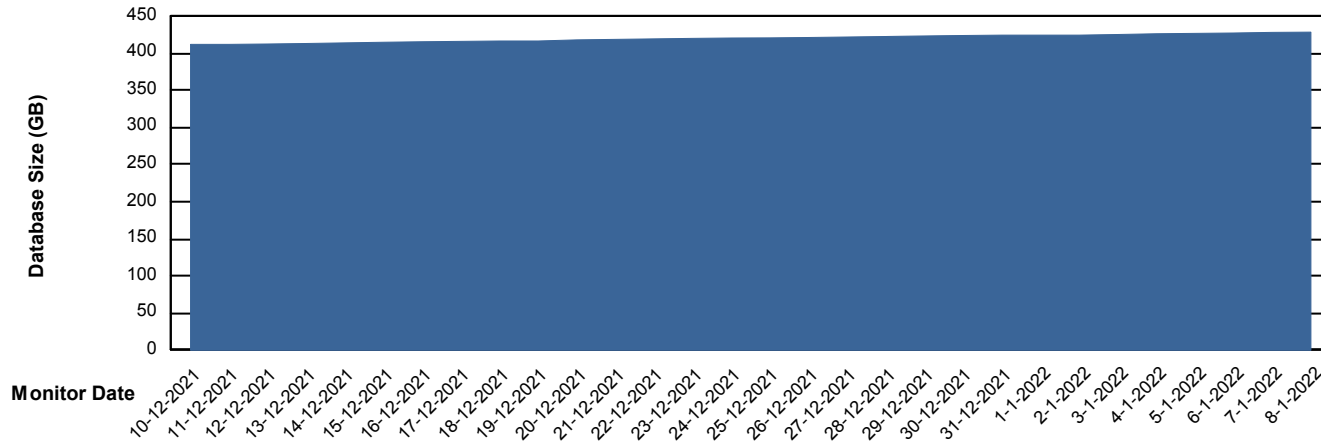

# Weekly SLA Customer Report

Customer BGG\_Production  
Database ID 58

DATABASE SIZE BGGDB\_BI

### Database growth over last month

DATABASE SIZE BGGDB\_Production

### Database growth over last month