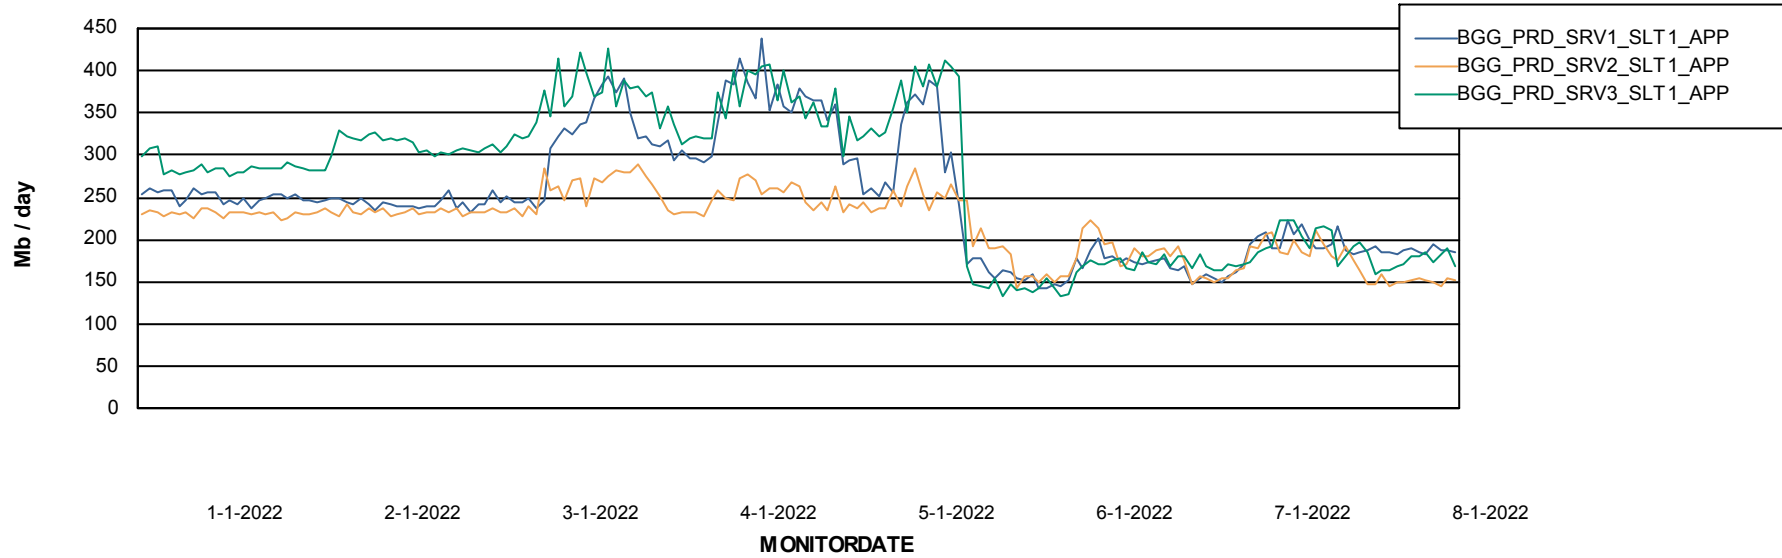

ABSSolute Application Server Services

Avg memory used per ABS Server Service