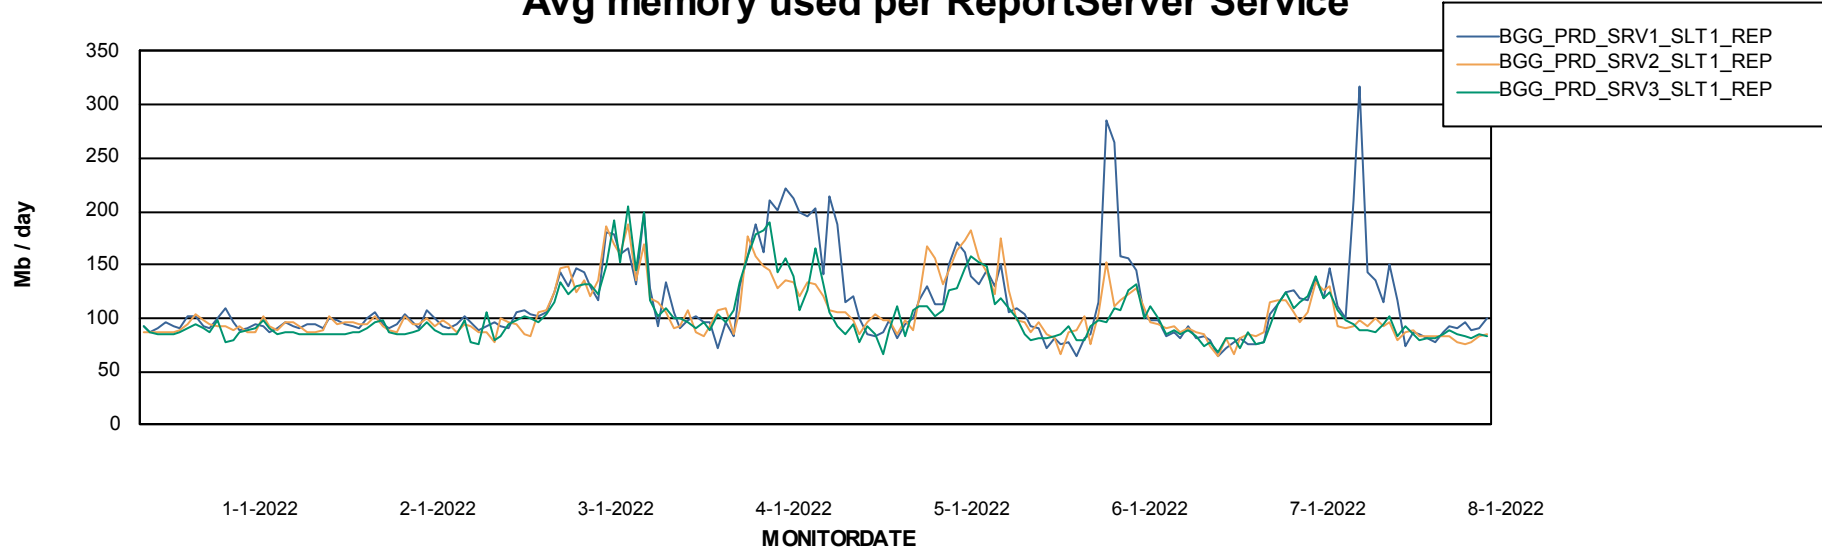

ABSSolute Application ReportServer Services

Avg memory used per ReportServer Service