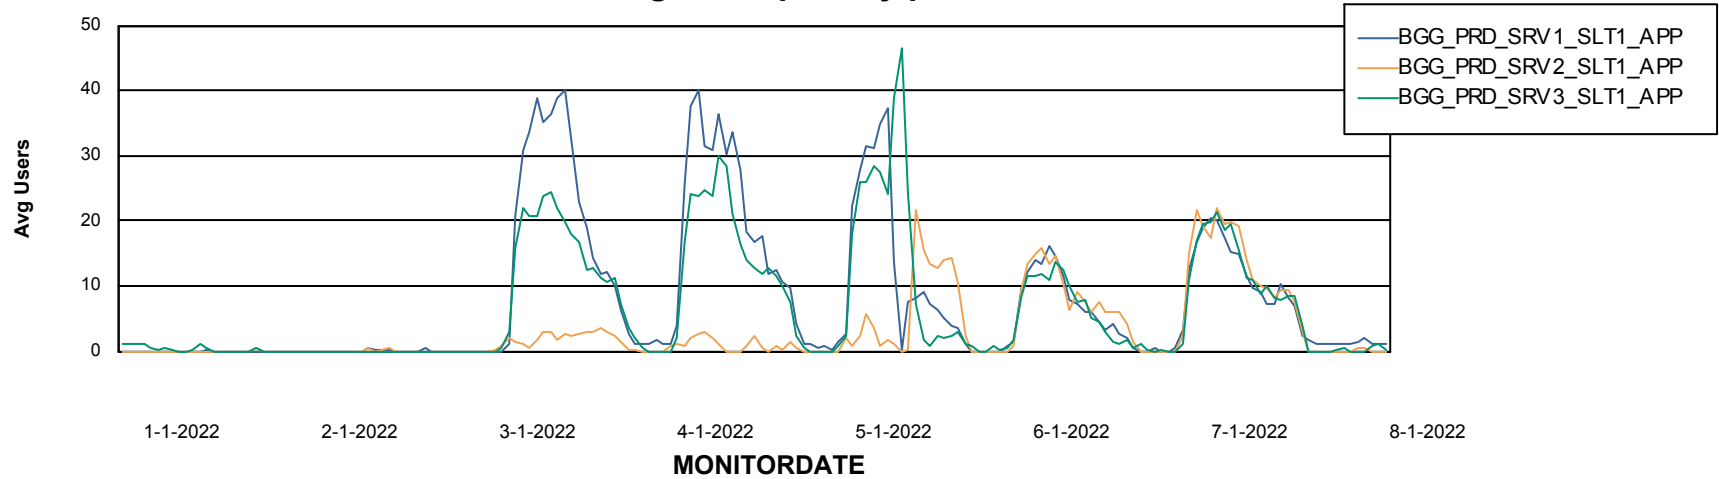

Avg users per day per ABS server