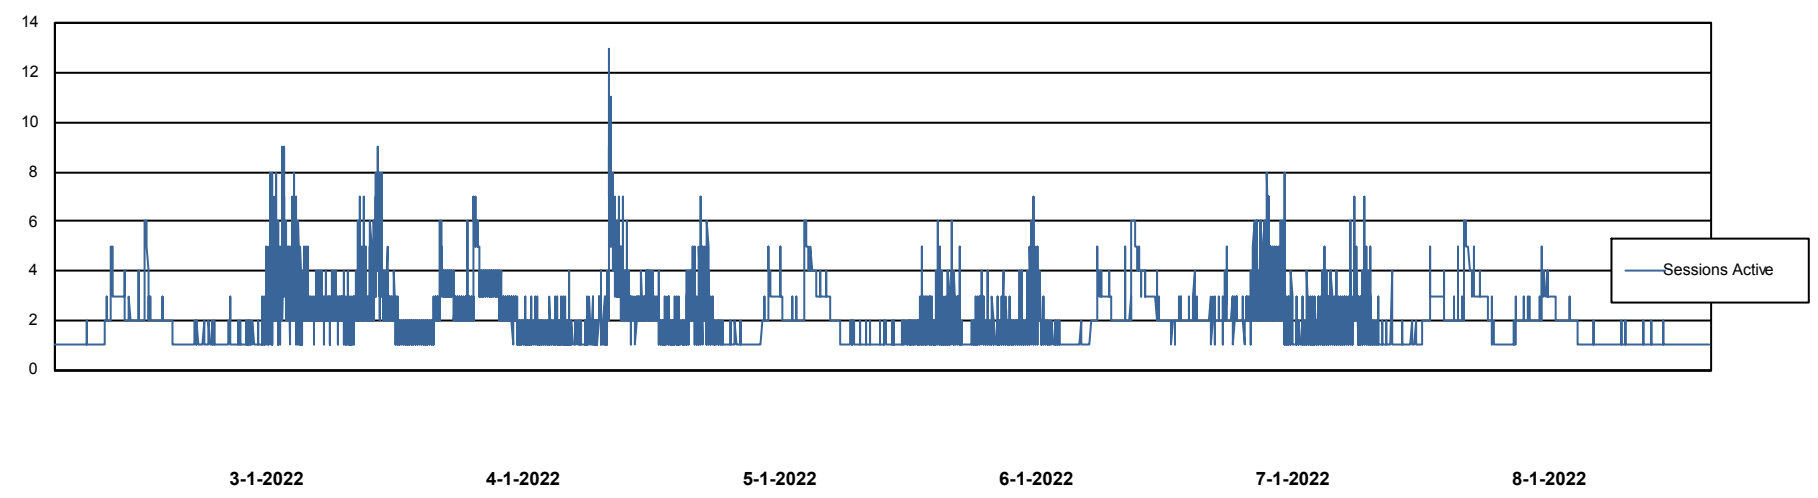

Weekly SLA Customer Report

Customer AUJ Production
Database ID 41

Database Performance AUJ Prod. BI DB (PABSBI1 server)

Weekly SLA Customer Report

Customer AUJ Production
Database ID 41

Database Performance AUJ_DB1_Primary