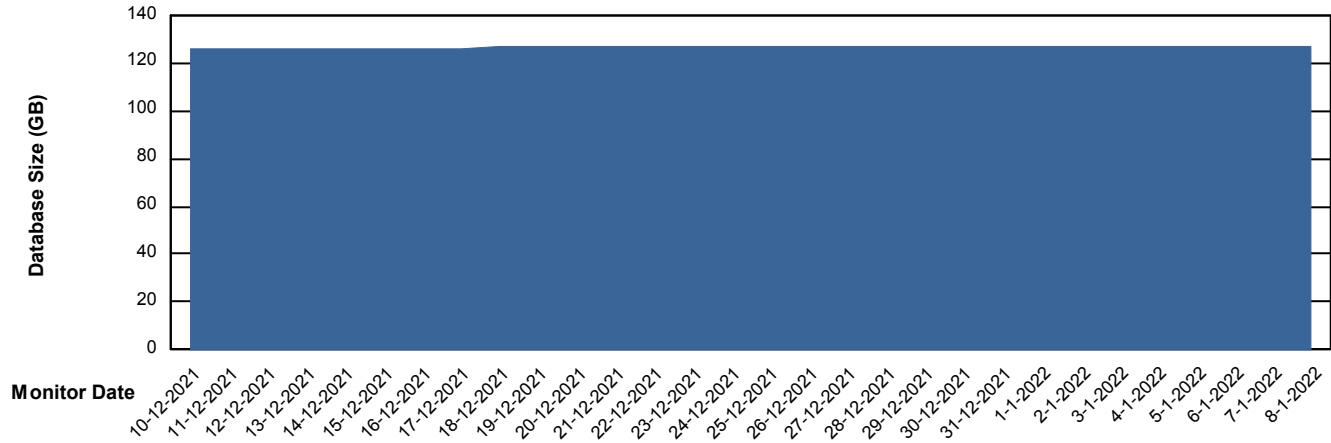

DATABASE SIZE AUJ Prod. BI DB (PABSBI1 server)

Database growth over last month