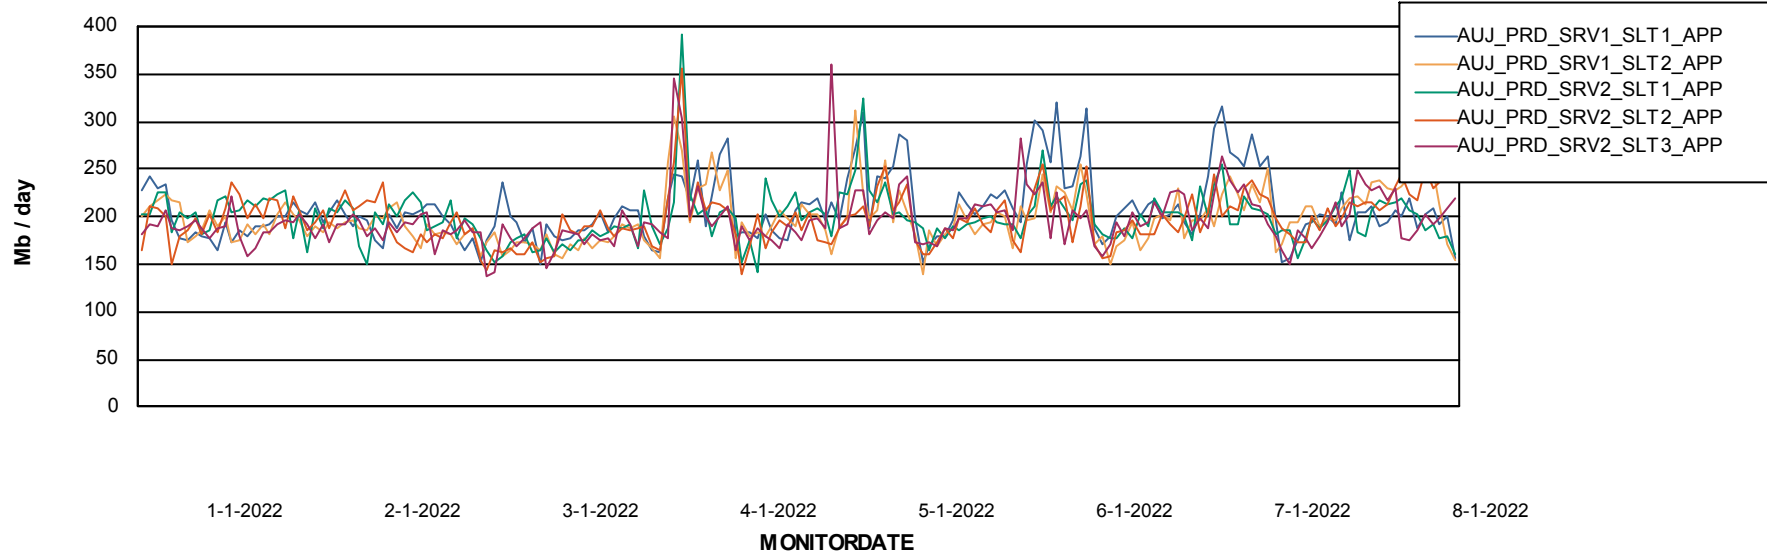

ABSSolute Application Server Services

Avg memory used per ABS Server Service