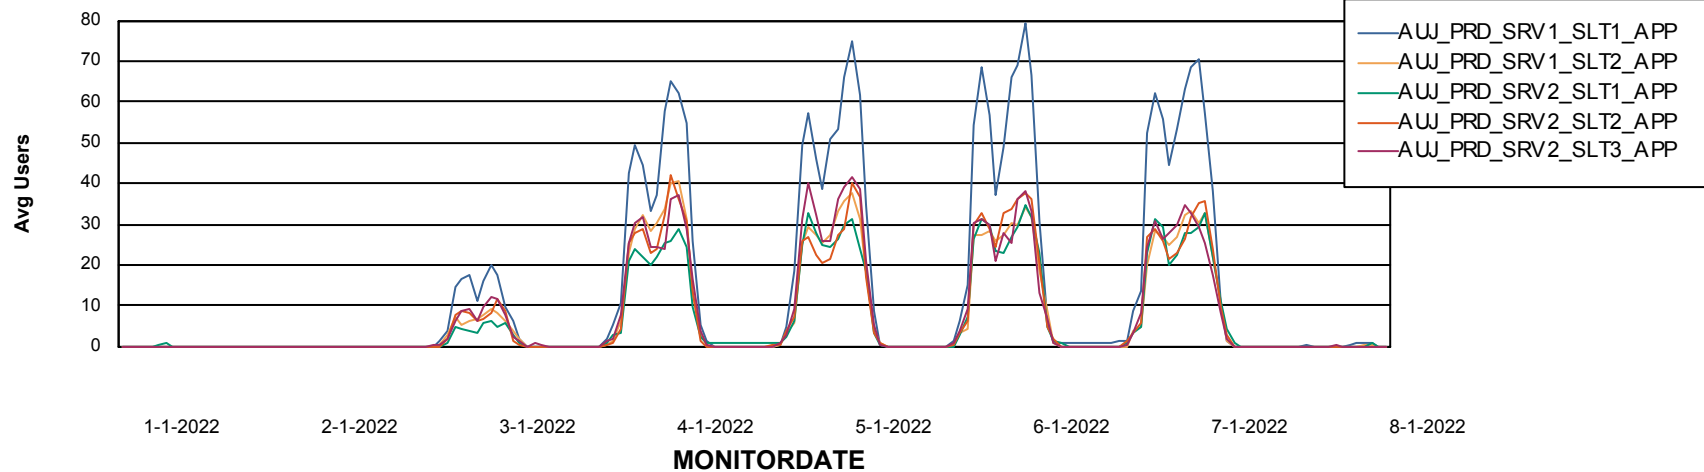

Weekly SLA Customer Report

Customer AUJ Production
Database ID 41

ABSSolute Application Server Services

Avg memory used per ABS Server Service

Avg users per day per ABS server

Weekly SLA Customer Report

Customer AUJ Production
Database ID 41