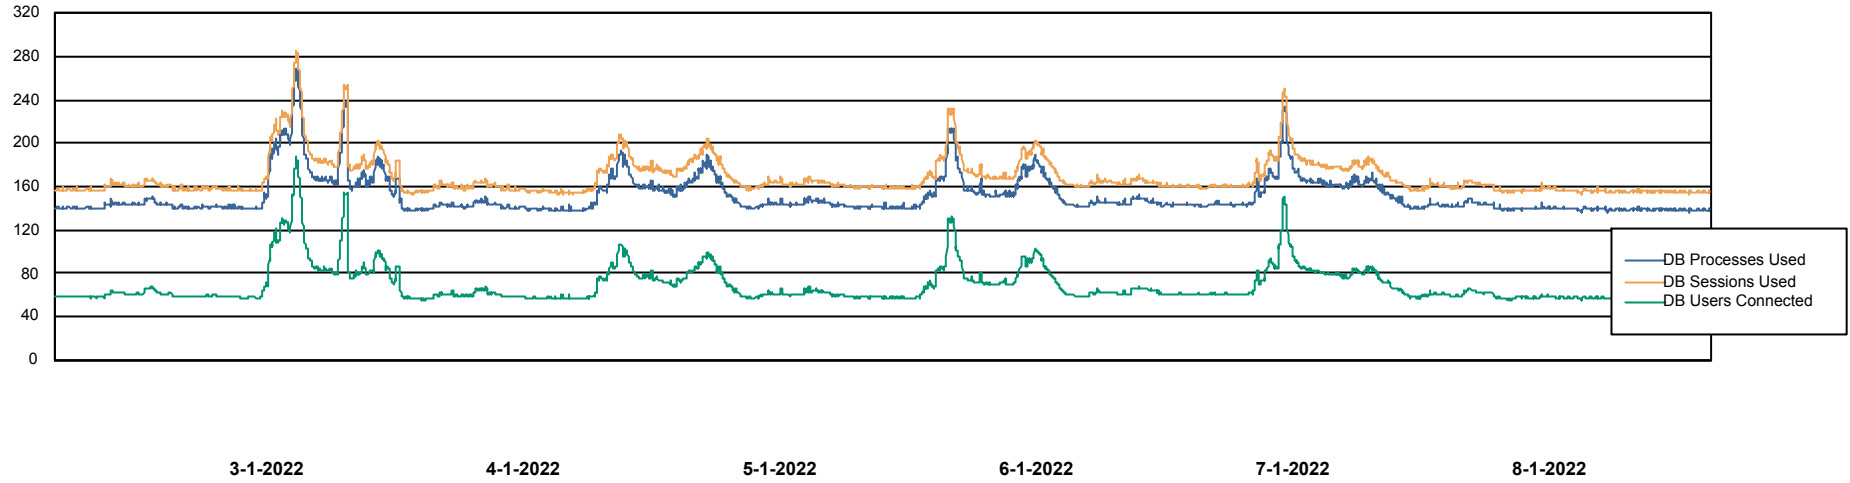

Weekly SLA Customer Report

Customer AUJ Production
Database ID 41

Database Performance AUJ Prod. BI DB (PABSBI1 server)

Weekly SLA Customer Report

Customer AUJ Production
Database ID 41

Database Performance AUJ_DB1_Primary