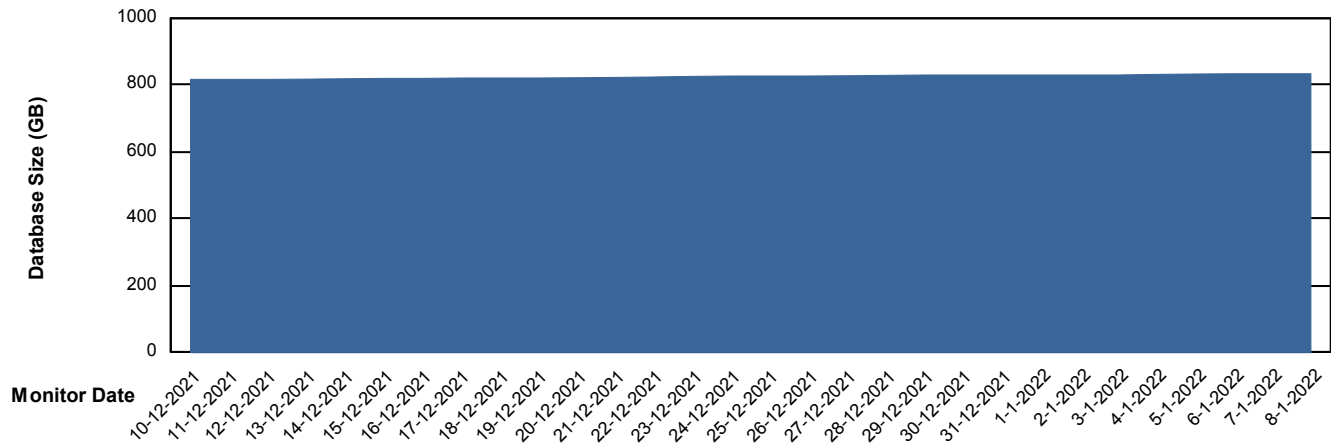

Weekly SLA Customer Report

Customer AUJ Production
Database ID 41

DATABASE SIZE AUJ Prod. BI DB (PABSBI1 server)

Database growth over last month

DATABASE SIZE AUJ_DB1_Primary

Database growth over last month