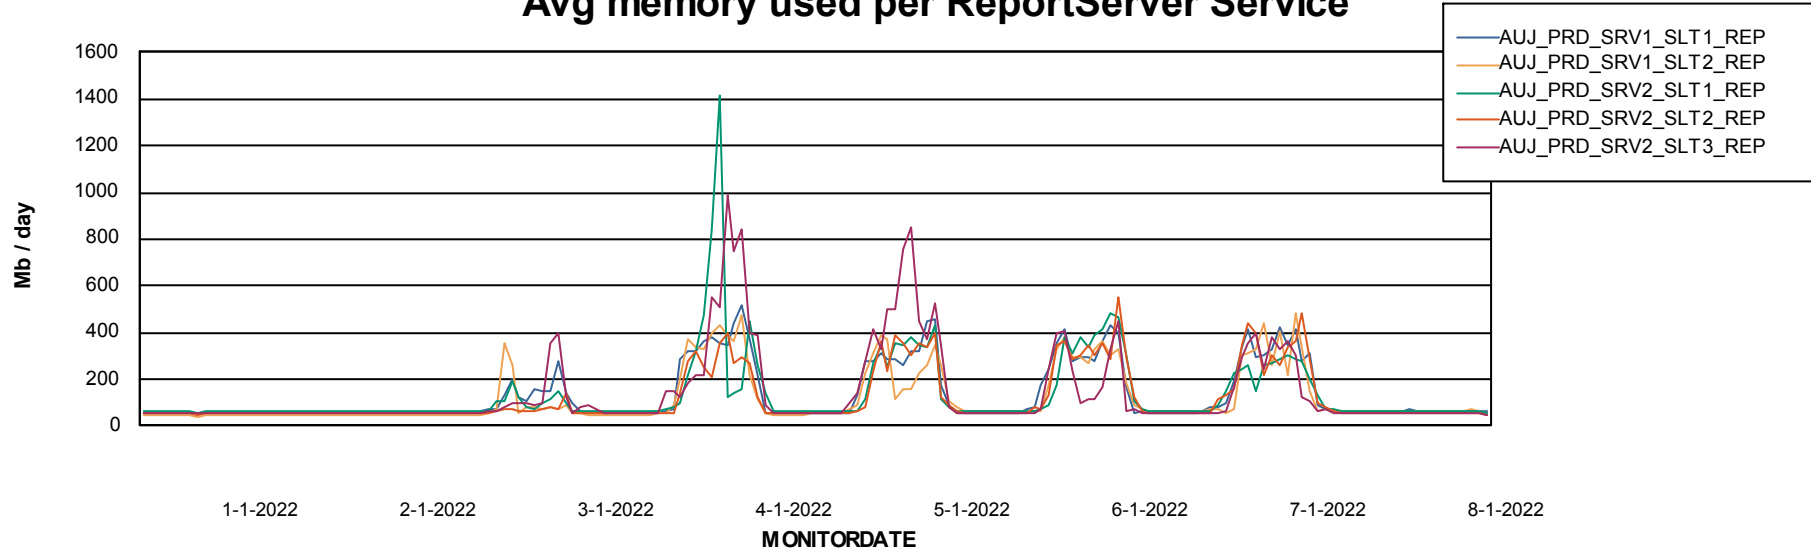

ABSSolute Application ReportServer Services

Avg memory used per ReportServer Service