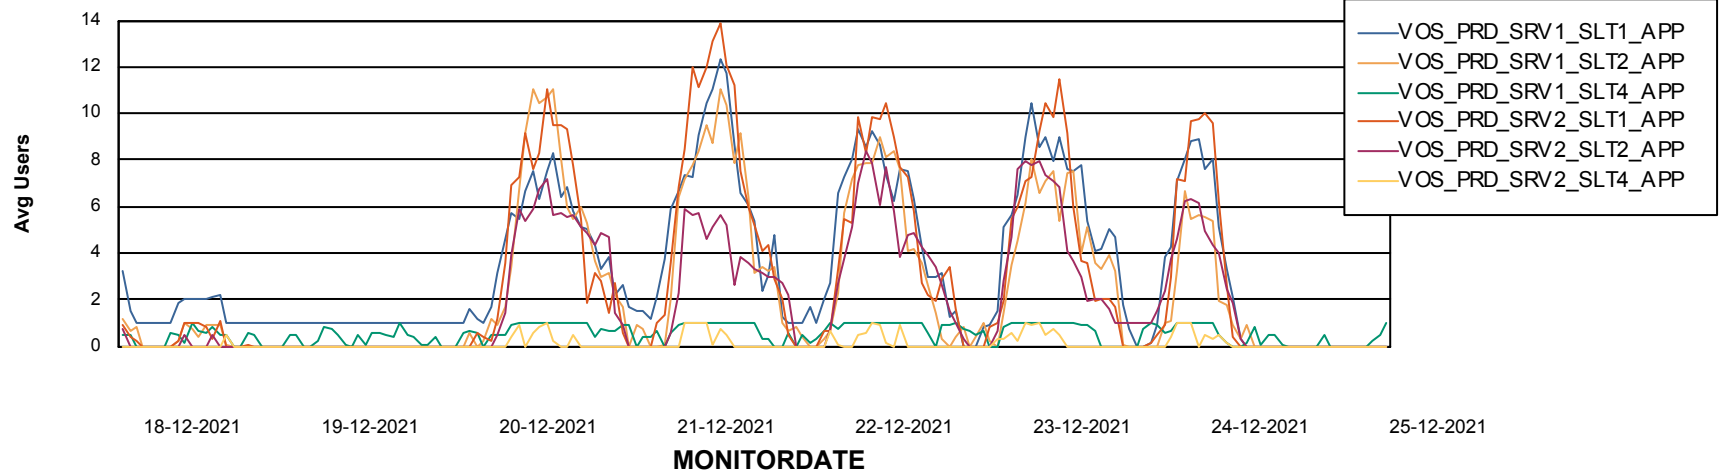

Weekly SLA Customer Report

Customer VOS_Production
Database ID 68

ABSSolute Application Server Services

Avg memory used per ABS Server Service

Avg users per day per ABS server

Weekly SLA Customer Report

Customer VOS_Production
Database ID 68