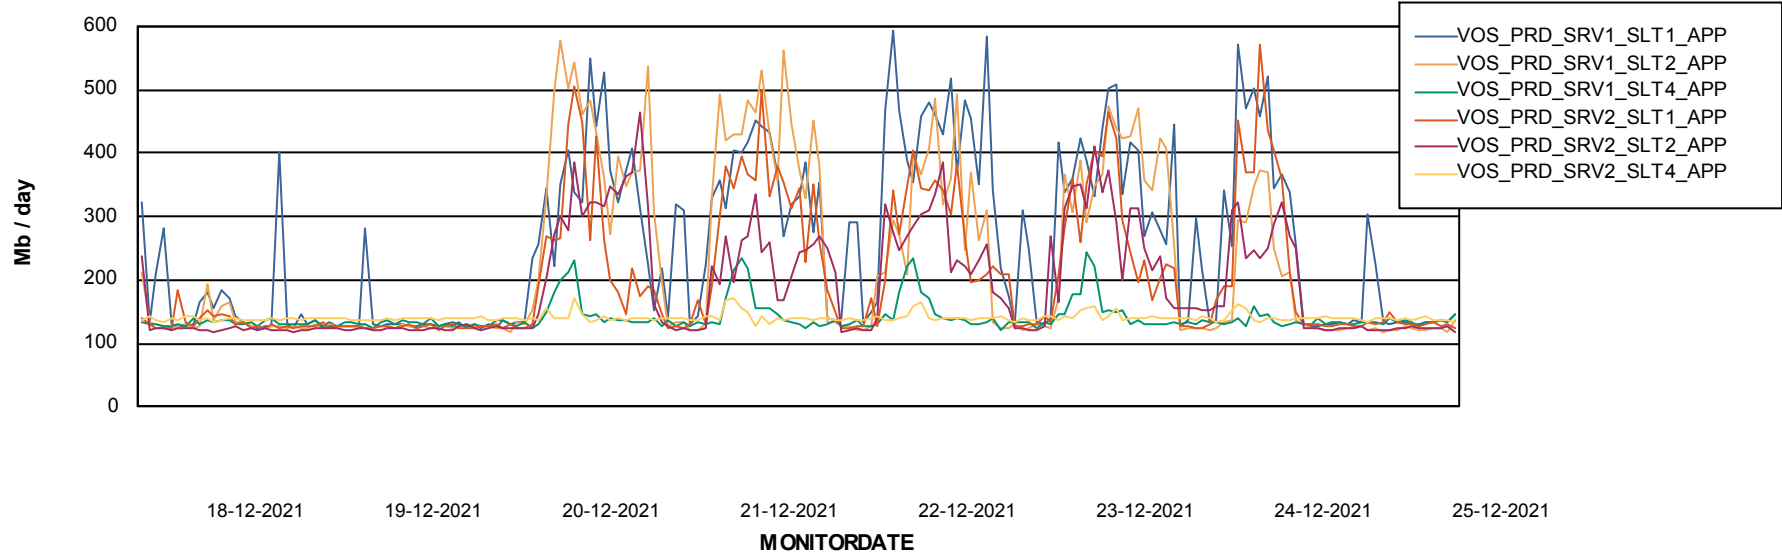

Weekly SLA Customer Report

Customer VOS_Production
 Database ID 68

Database Tablespace VOSDB_Production

Date	Tablespace Name	Filesize (Gb)	Usedsize (Gb)	Percentage free
25-12-2021	ABSDATA	116	95	18
	INDX	244	204	16
24-12-2021	ABSDATA	116	95	18
	INDX	244	204	16
23-12-2021	ABSDATA	116	95	18
	INDX	244	204	16
22-12-2021	ABSDATA	116	95	18
	INDX	244	204	16
21-12-2021	ABSDATA	116	95	18
	INDX	244	204	16
20-12-2021	ABSDATA	116	95	18
	INDX	244	204	17
19-12-2021	ABSDATA	116	94	19
	INDX	244	204	17

Weekly SLA Customer Report

Customer VOS_Production
Database ID 68

ABSSolute Application Server Services

Avg memory used per ABS Server Service

Avg users per day per ABS server

Weekly SLA Customer Report

Customer VOS_Production
Database ID 68