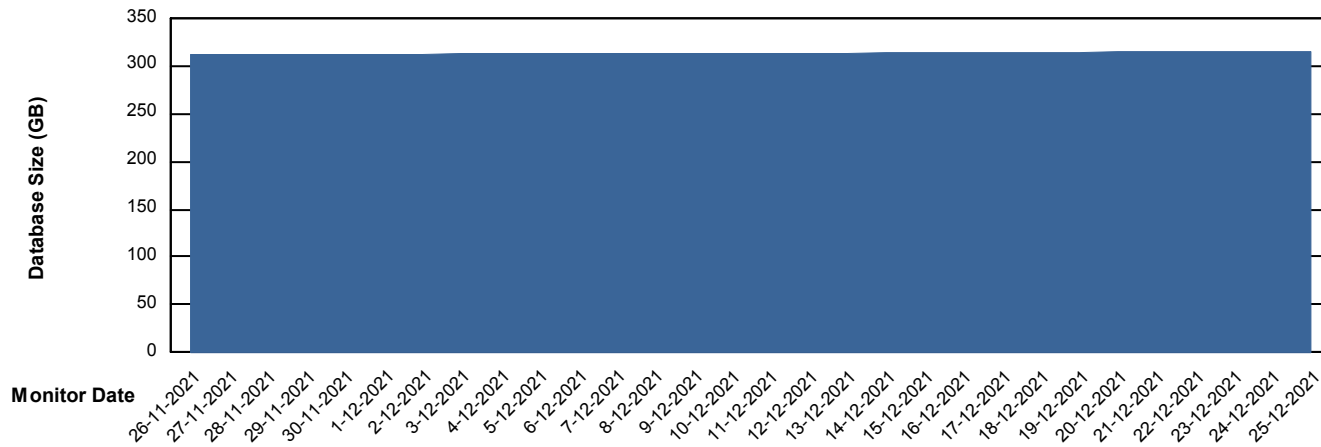

DATABASE SIZE VOSDB_Production

Database growth over last month