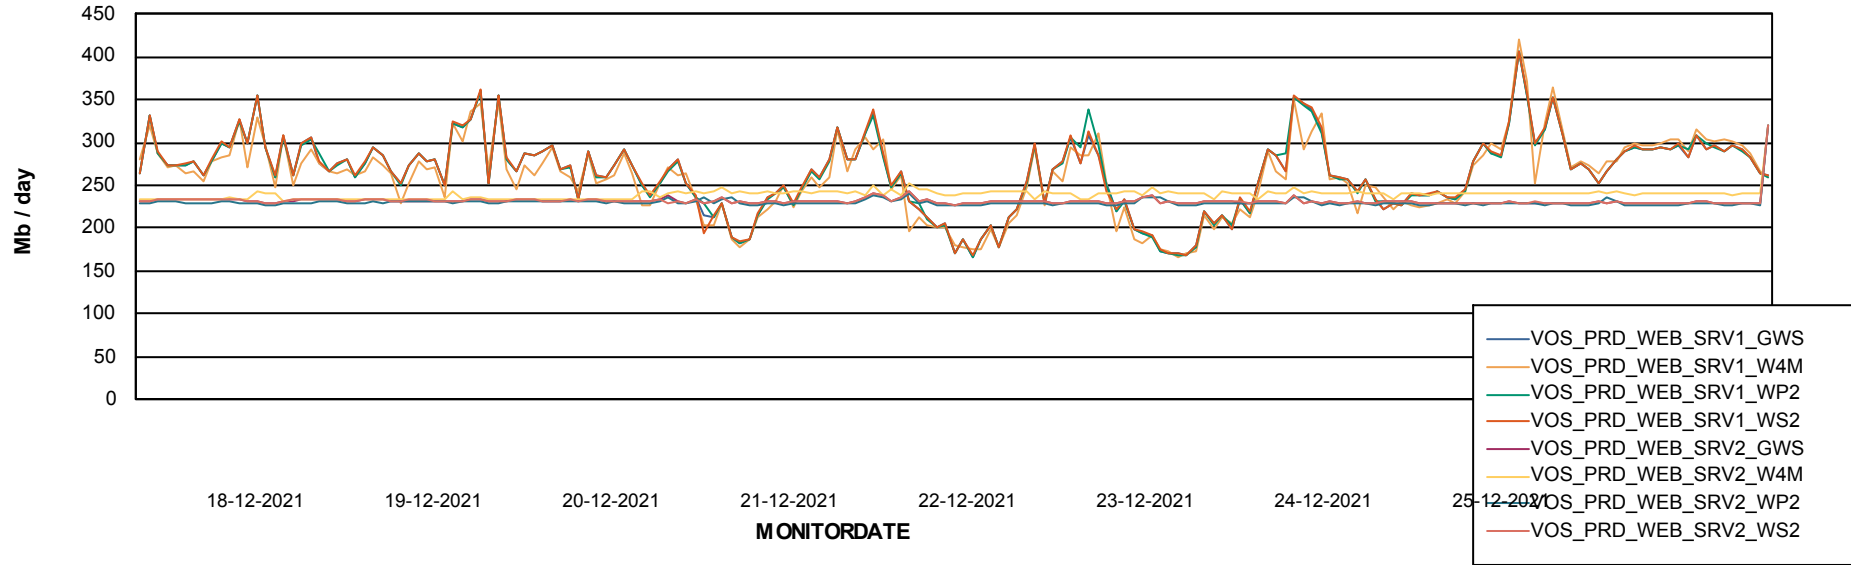

ABSSolute Application ReportServer Services

Avg memory used per ReportServer Service

Weekly SLA Customer Report

Customer VOS_Production
Database ID 68

ABSSolute Web Component Services

Avg memory used per ABS Web component