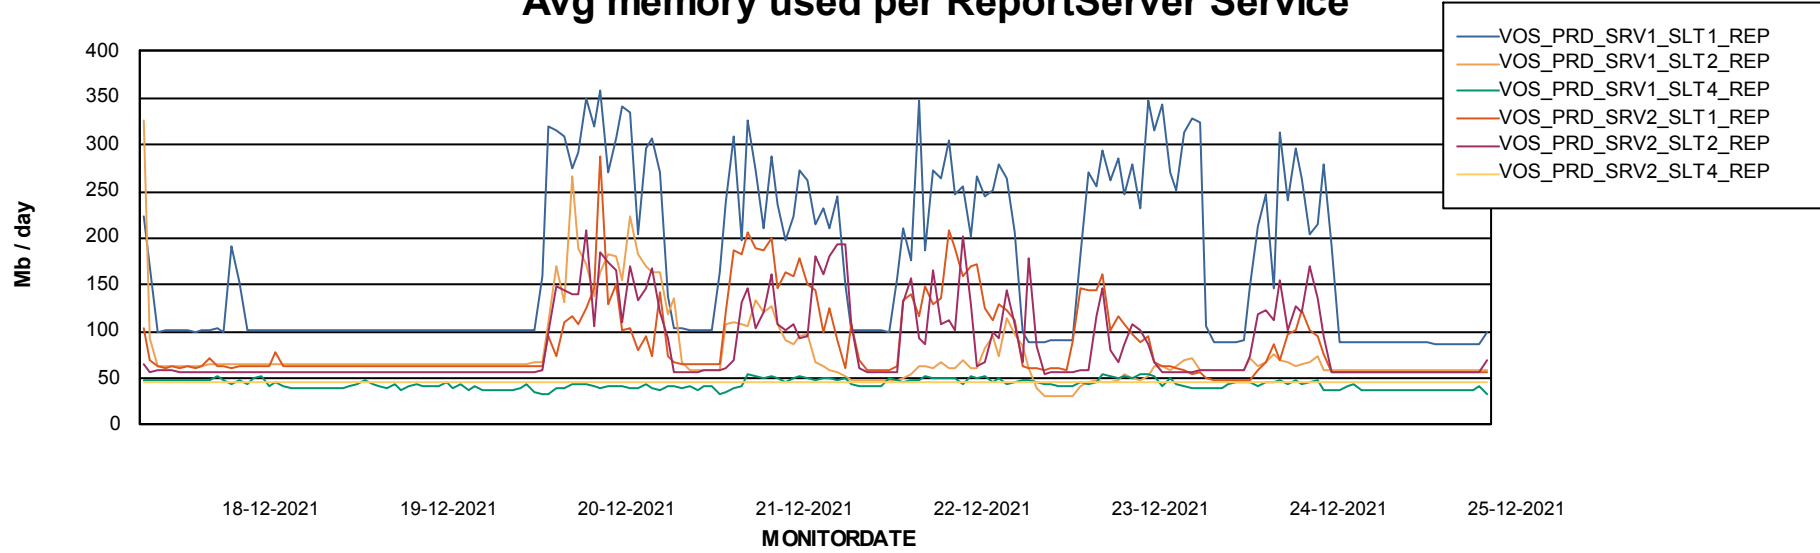

ABSSolute Application ReportServer Services

Avg memory used per ReportServer Service