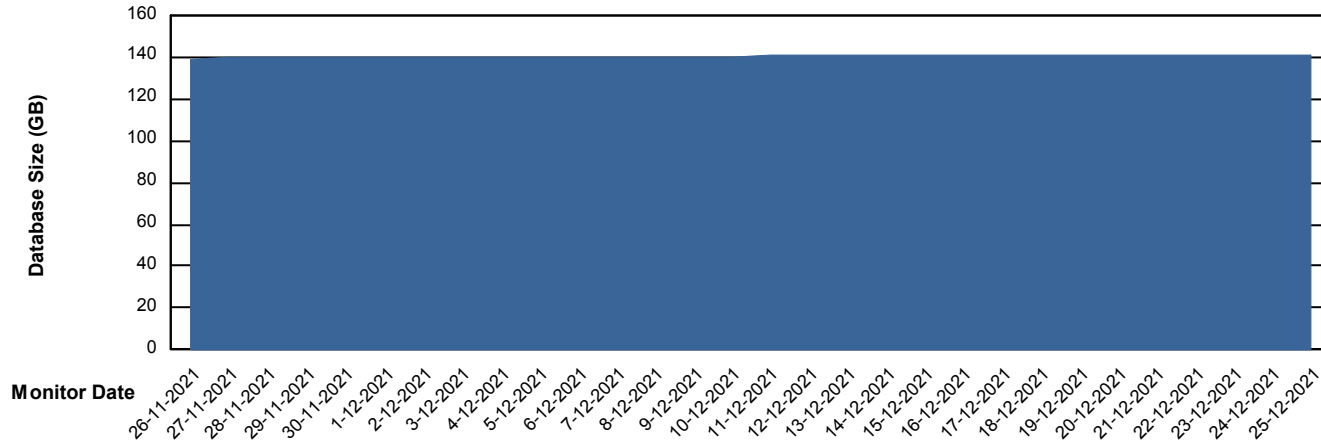

Customer VOS_Production
Database ID 68

Database Performance VOSDB_Standby

DB Processes Max 500

Weekly SLA Customer Report

Customer VOS_Production
Database ID 68

DATABASE SIZE VOSDB_BI

Database growth over last month