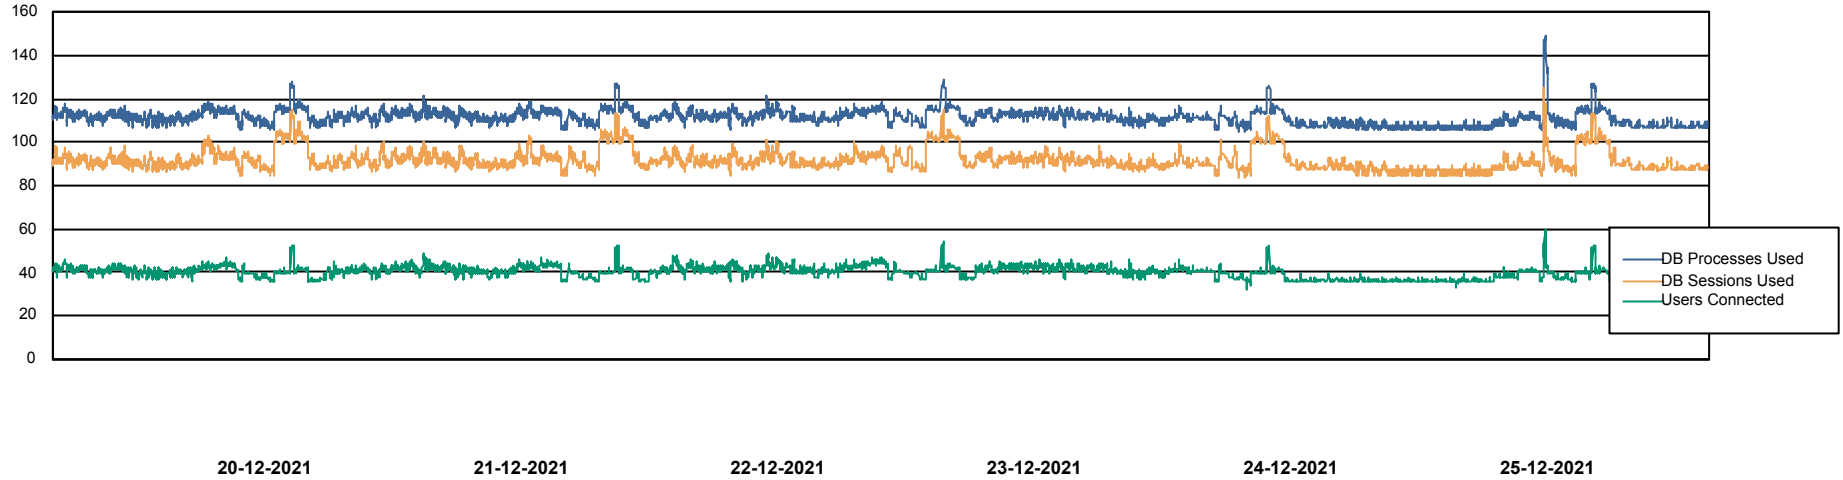

Weekly SLA Customer Report

Customer STK_Production
Database ID 82

Weekly SLA Customer Report

Customer STK_Production
Database ID 82

Database Performance STKDB_ABS1 Production Database

DB Processes Max 500
DB Sessions Max 776

Weekly SLA Customer Report

Customer STK_Production
Database ID 82

Database Performance STKDB_ABS1SB Standby Database

DB Processes Max 500
DB Sessions Max 774

Weekly SLA Customer Report

Customer STK_Production
 Database ID 82