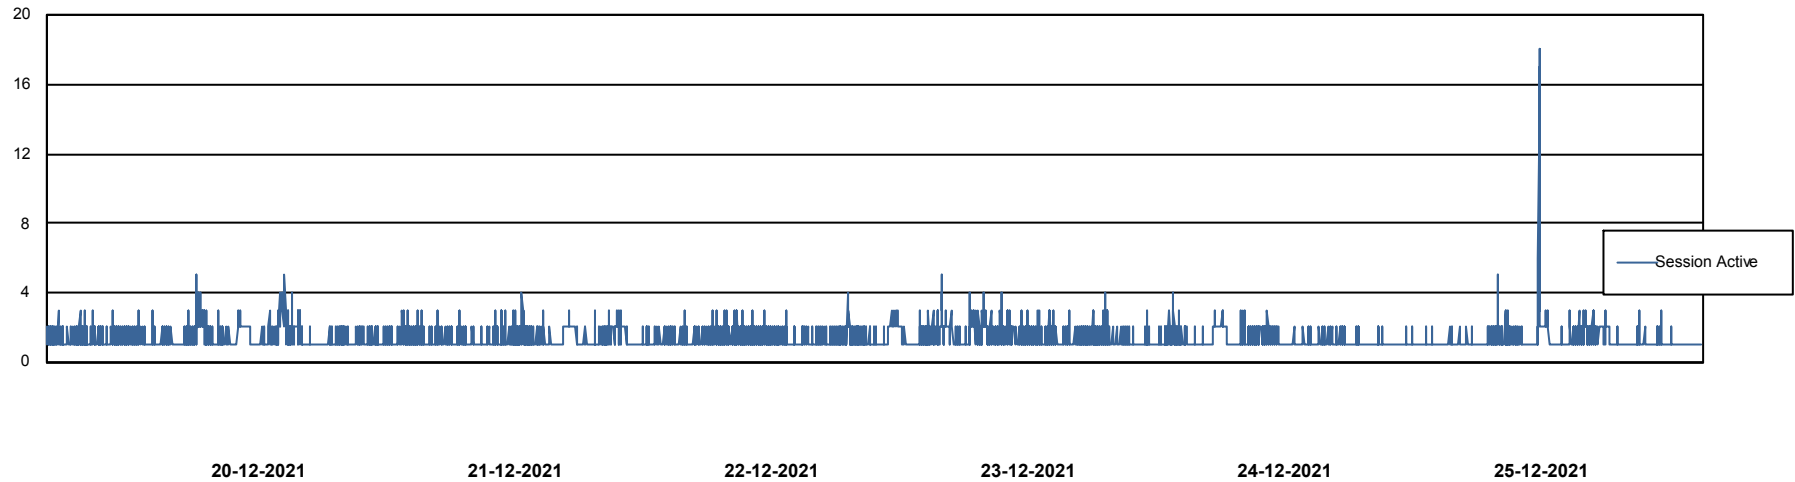

Weekly SLA Customer Report

Customer STK_Production
Database ID 82

Weekly SLA Customer Report

Customer STK_Production
Database ID 82

Database Performance STKDB_ABS1 Production Database

DB Processes Max 500
DB Sessions Max 776

Weekly SLA Customer Report

Customer STK_Production
Database ID 82

Database Performance STKDB_ABS1SB Standby Database

DB Processes Max 500
DB Sessions Max 774

Weekly SLA Customer Report

Customer STK_Production
 Database ID 82

DATABASE SIZE STKDB_ABS1 Production Database

Database growth over last month

Database Tablespace STKDB_ABS1 Production Database

Date	Tablespace Name	Filesize (Gb)	Usedsize (Gb)	Percentage free
25-12-2021	ABSDATA	177	131	26
	INDX	220	184	16
24-12-2021	ABSDATA	177	131	26
	INDX	220	184	16
23-12-2021	ABSDATA	177	131	26
	INDX	220	184	16
22-12-2021	ABSDATA	177	130	27
	INDX	220	184	16
21-12-2021	ABSDATA	177	130	27
	INDX	220	184	16
20-12-2021	ABSDATA	177	130	27
	INDX	220	184	16
19-12-2021	ABSDATA	177	130	27
	INDX	220	184	16