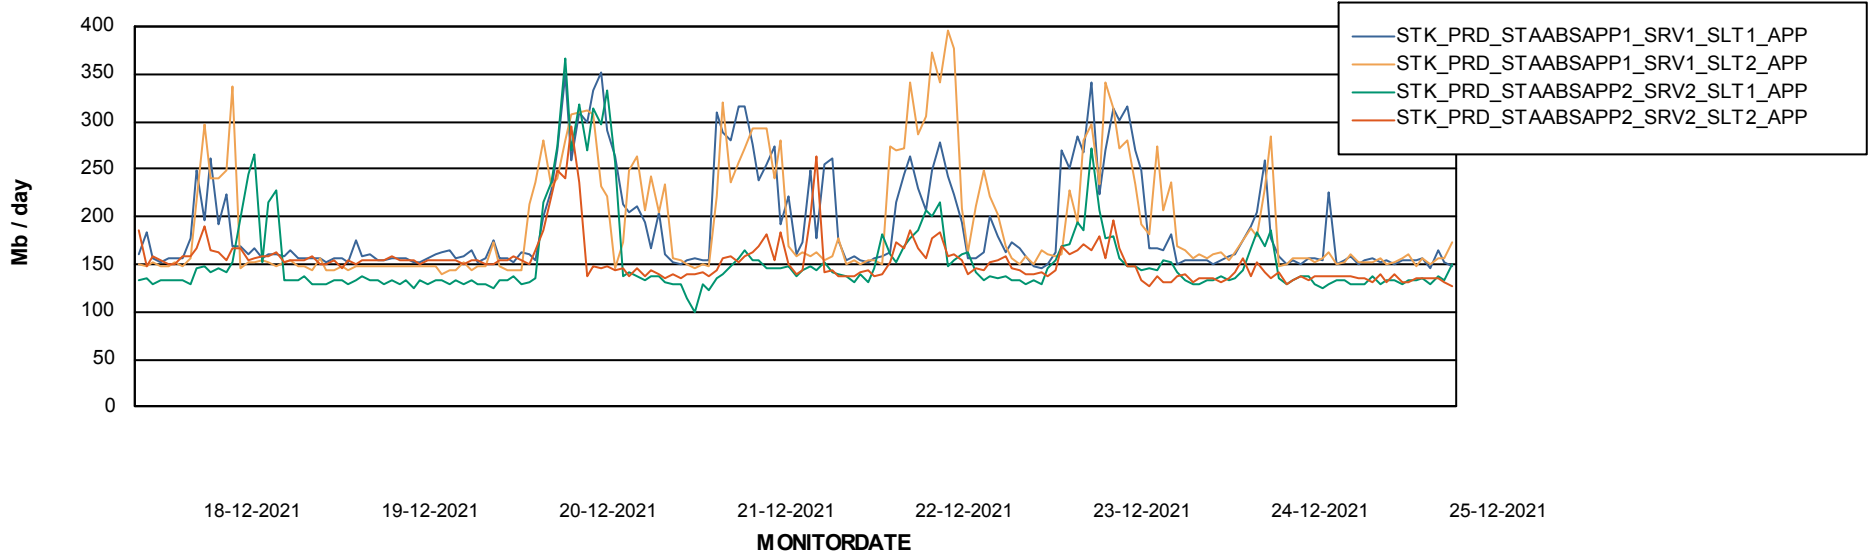

ABSSolute Application Server Services

Avg memory used per ABS Server Service