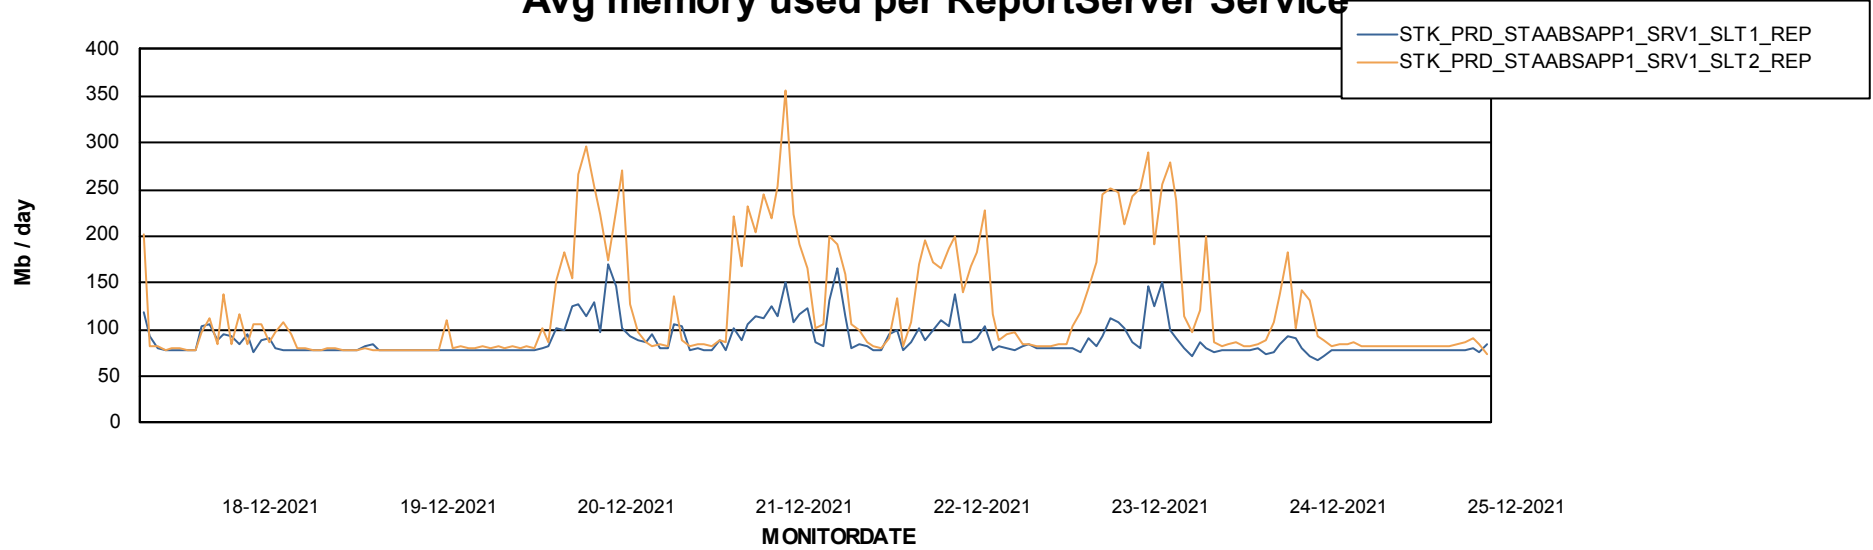

Avg memory used per ABS Server Service

Avg users per day per ABS server

Weekly SLA Customer Report

Customer STK_Production
Database ID 82

ABSSolute Application ReportServer Services

Avg memory used per ReportServer Service