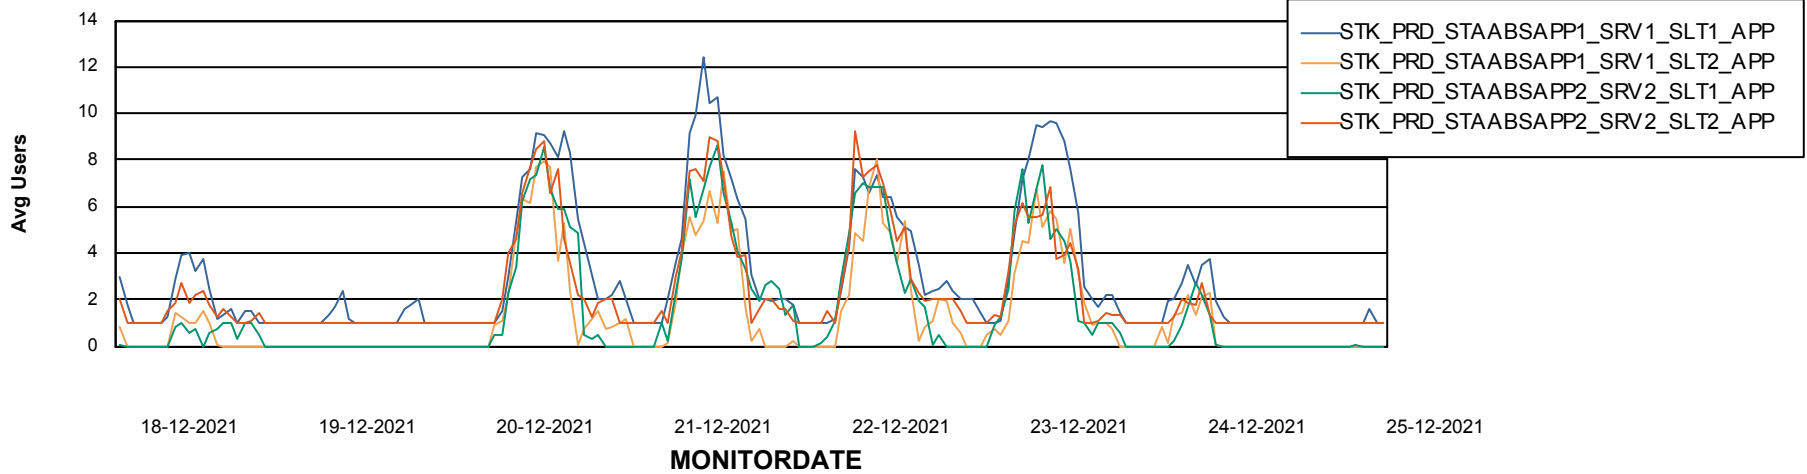

Avg users per day per ABS server