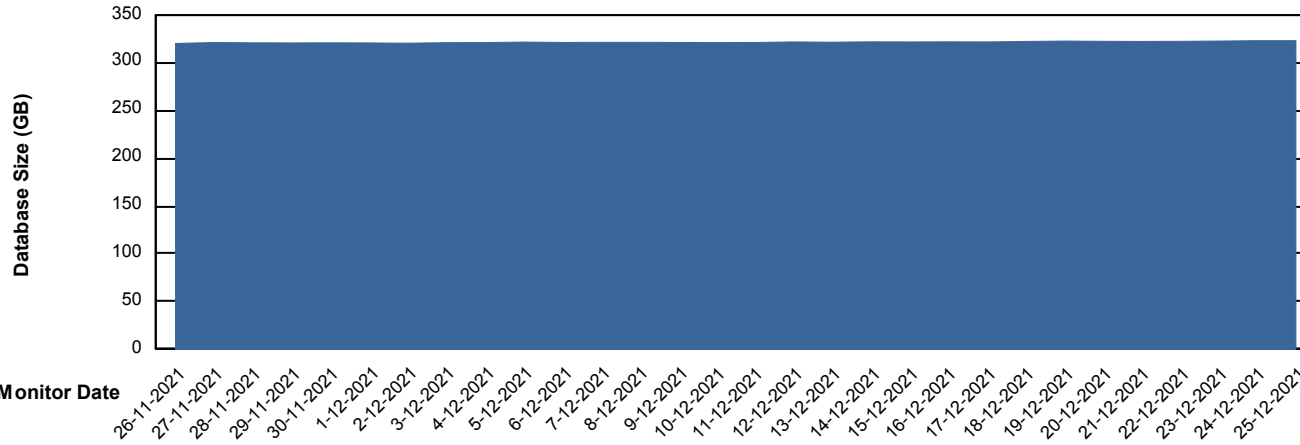

Weekly SLA Customer Report

Customer STK_Production
Database ID 82

Weekly SLA Customer Report

Customer STK_Production
Database ID 82

Database Performance STKDB_ABS1 Production Database

DB Processes Max 500
DB Sessions Max 776

Weekly SLA Customer Report

Customer STK_Production
Database ID 82

Database Performance STKDB_ABS1SB Standby Database

DB Processes Max 500
DB Sessions Max 774

Weekly SLA Customer Report

Customer STK_Production
 Database ID 82

DATABASE SIZE STKDB_ABS1 Production Database

Database growth over last month

Database Tablespace STKDB_ABS1 Production Database

Date	Tablespace Name	Filesize (Gb)	Usedsize (Gb)	Percentage free
25-12-2021	ABSDATA	177	131	26
	INDX	220	184	16
24-12-2021	ABSDATA	177	131	26
	INDX	220	184	16
23-12-2021	ABSDATA	177	131	26
	INDX	220	184	16
22-12-2021	ABSDATA	177	130	27
	INDX	220	184	16
21-12-2021	ABSDATA	177	130	27
	INDX	220	184	16
20-12-2021	ABSDATA	177	130	27
	INDX	220	184	16
19-12-2021	ABSDATA	177	130	27
	INDX	220	184	16