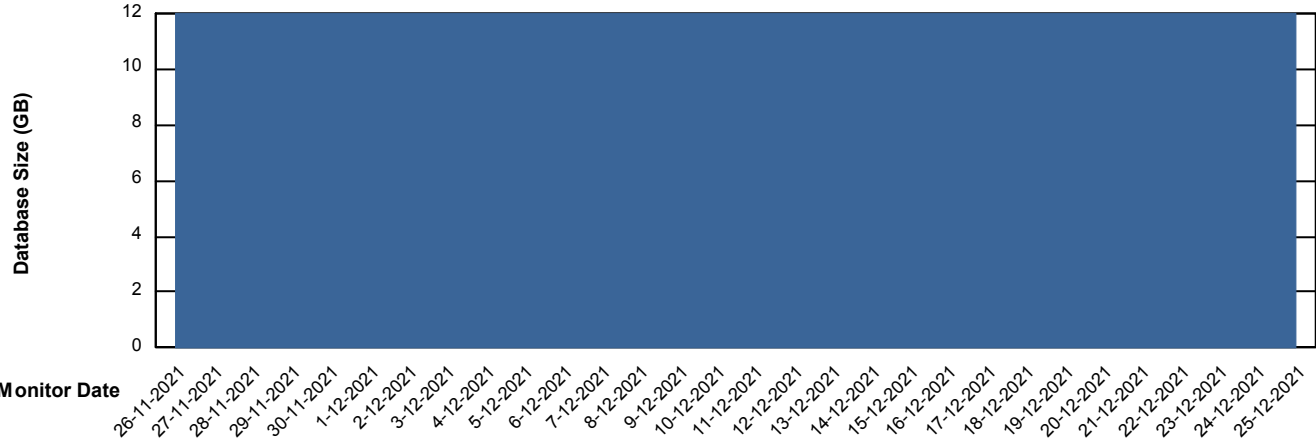

DB Processes Max 500

Weekly SLA Customer Report

Customer SPI_Production
 Database ID 49

DATABASE SIZE SPIDB_Production

Database growth over last month

Database Tablespace SPIDB_Production

Date	Tablespace Name	Filesize (Gb)	Usedsize (Gb)	Percentage free
25-12-2021	ABSDATA	5	2	53
	INDX	8	4	52
24-12-2021	ABSDATA	5	2	53
	INDX	8	4	52
23-12-2021	ABSDATA	5	2	53
	INDX	8	4	52
22-12-2021	ABSDATA	5	2	53
	INDX	8	4	52
21-12-2021	ABSDATA	5	2	53
	INDX	8	4	53
20-12-2021	ABSDATA	5	2	53
	INDX	8	4	53
19-12-2021	ABSDATA	5	2	53
	INDX	8	4	53