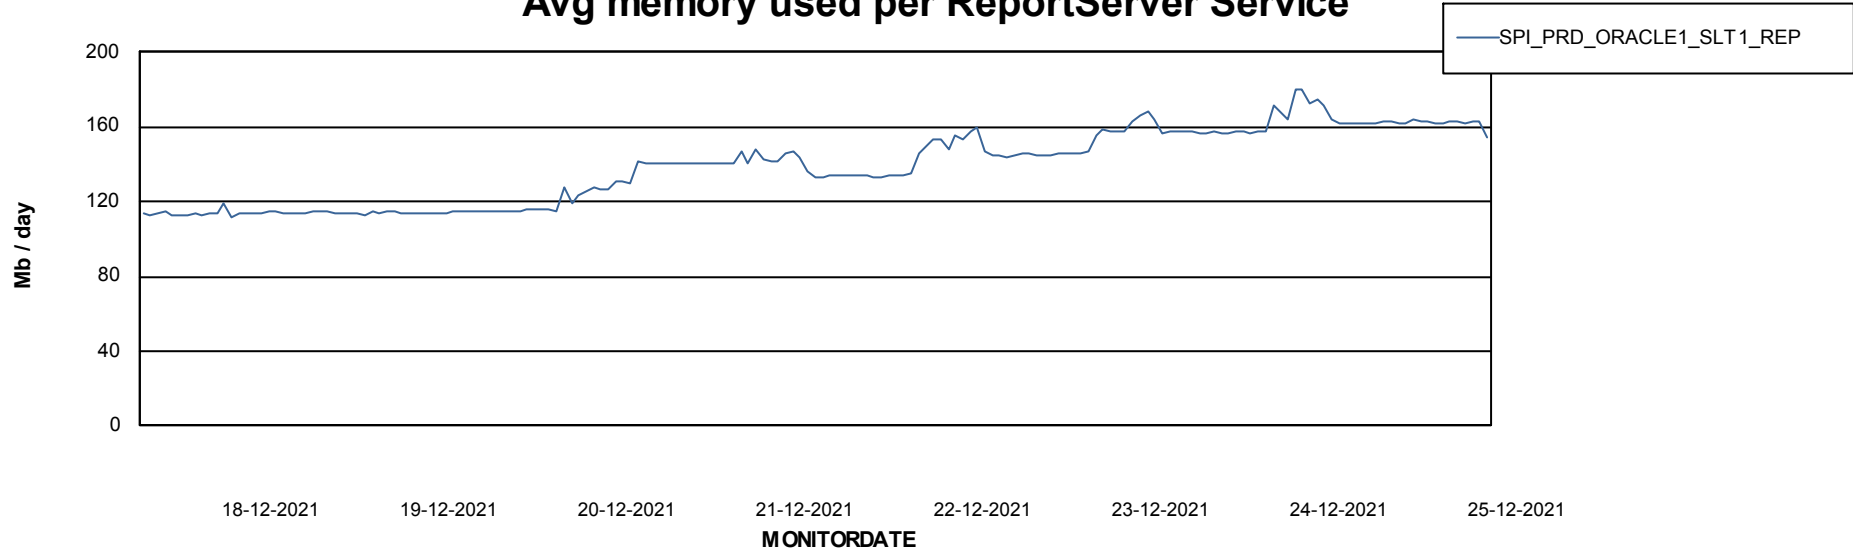

ABSSolute Application ReportServer Services

Avg memory used per ReportServer Service