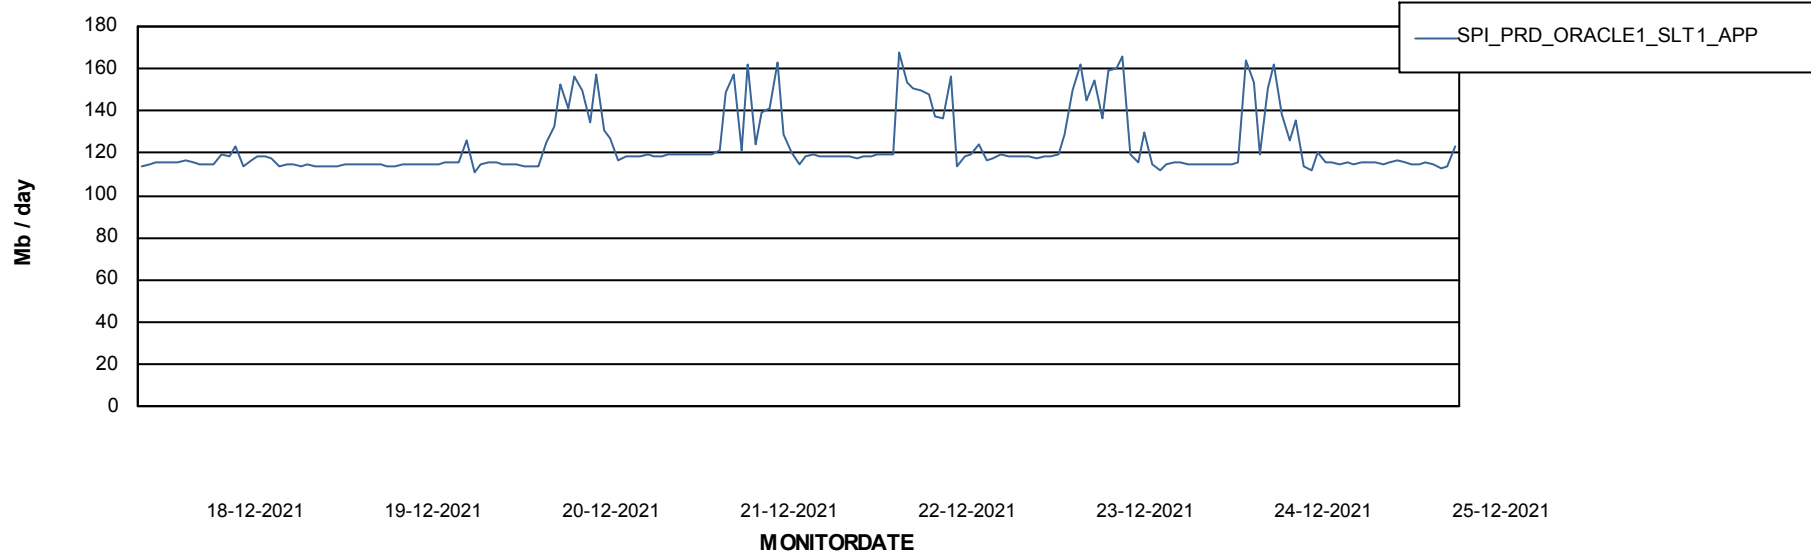

Weekly SLA Customer Report

Customer SPI_Production
Database ID 49

Database Performance SPIDB_Production

DB Processes Max 500

Weekly SLA Customer Report

Customer SPI_Production
Database ID 49

Database Performance SPIDB_Standby

DB Processes Max 500

Weekly SLA Customer Report

Customer SPI_Production
 Database ID 49

DATABASE SIZE SPIDB_Production

Database growth over last month

Database Tablespace SPIDB_Production

Date	Tablespace Name	Filesize (Gb)	Usedsize (Gb)	Percentage free
25-12-2021	ABSDATA	5	2	53
	INDX	8	4	52
24-12-2021	ABSDATA	5	2	53
	INDX	8	4	52
23-12-2021	ABSDATA	5	2	53
	INDX	8	4	52
22-12-2021	ABSDATA	5	2	53
	INDX	8	4	52
21-12-2021	ABSDATA	5	2	53
	INDX	8	4	53
20-12-2021	ABSDATA	5	2	53
	INDX	8	4	53
19-12-2021	ABSDATA	5	2	53
	INDX	8	4	53

Weekly SLA Customer Report

Customer SPI_Production
Database ID 49

ABSSolute Application Server Services

Avg memory used per ABS Server Service

Avg users per day per ABS server

Weekly SLA Customer Report

Customer SPI_Production
Database ID 49