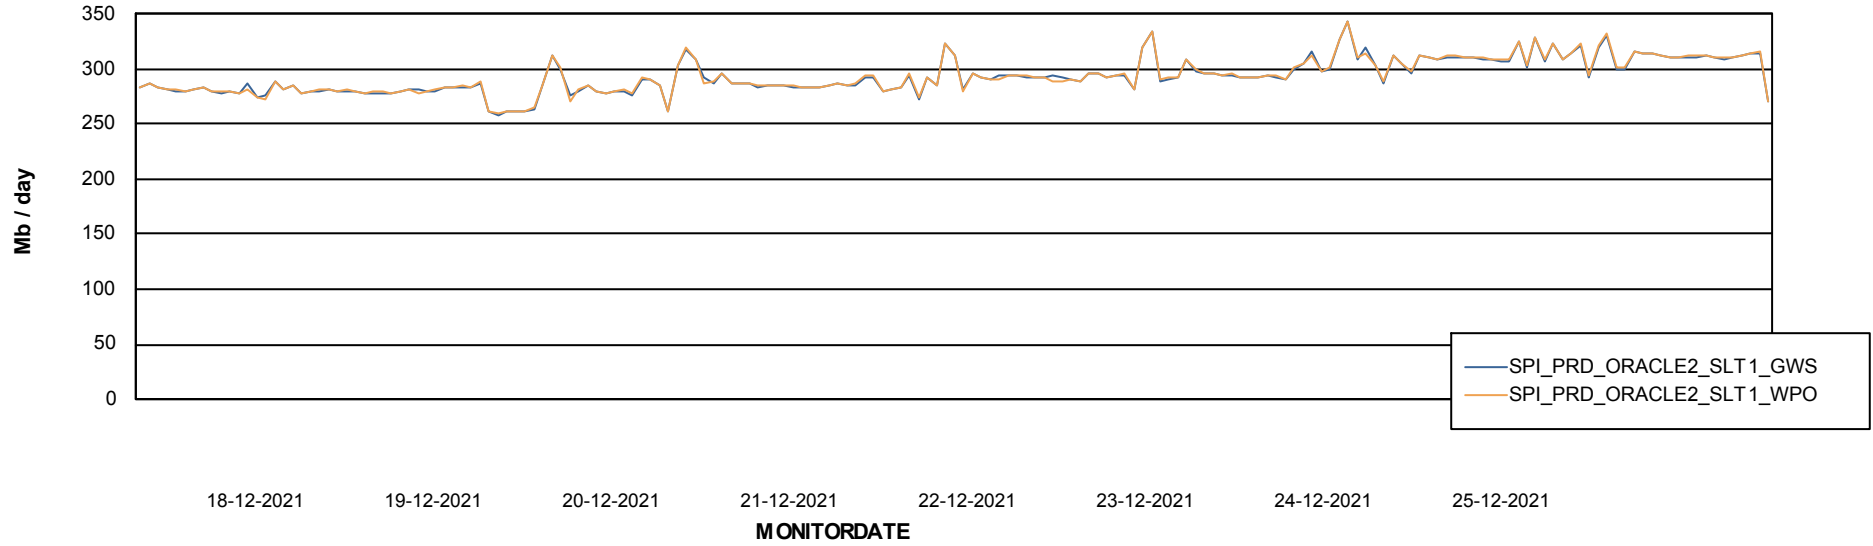

ABSSolute Application ReportServer Services

Avg memory used per ReportServer Service

Weekly SLA Customer Report

Customer SPI_Production
Database ID 49

ABSSolute Web Component Services

Avg memory used per ABS Web component