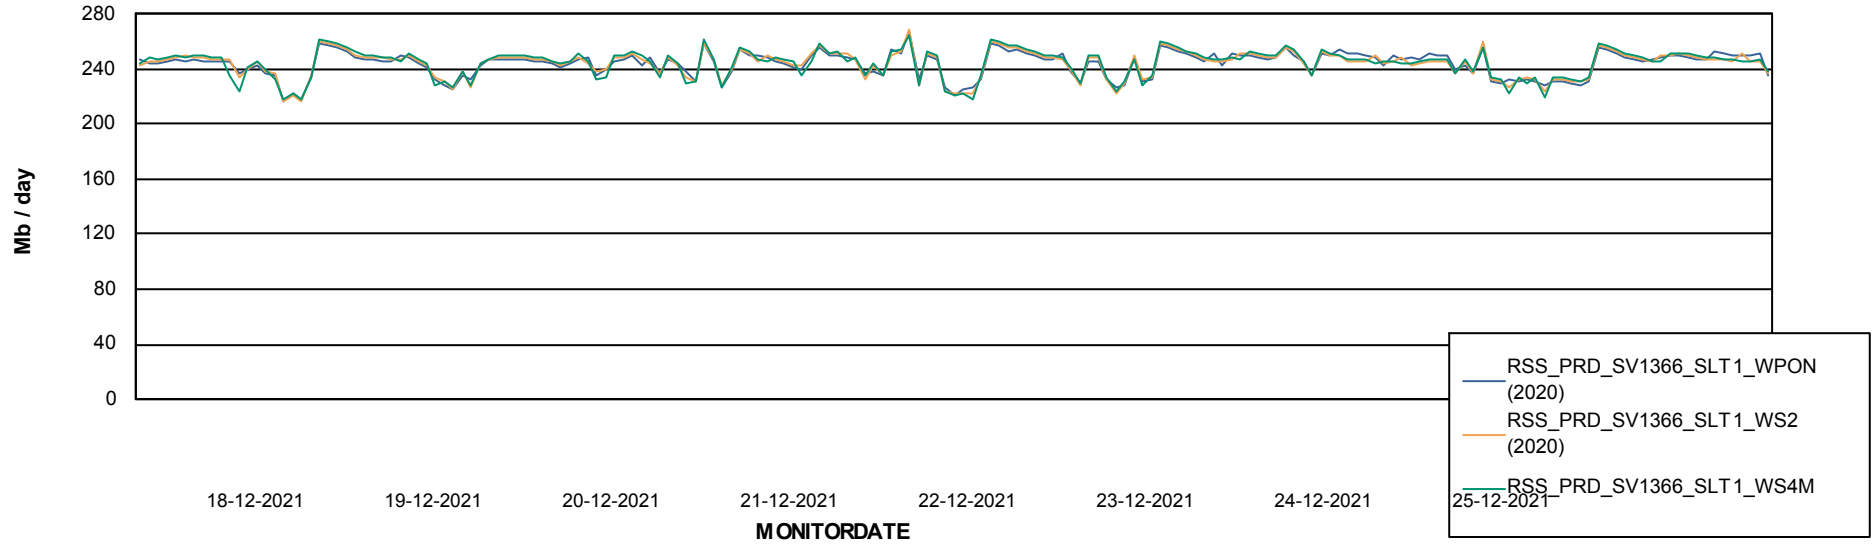

ABSSolute Application ReportServer Services

Avg memory used per ReportServer Service

Weekly SLA Customer Report

Customer RSS Production
Database ID 52

ABSSolute Web Component Services

Avg memory used per ABS Web component