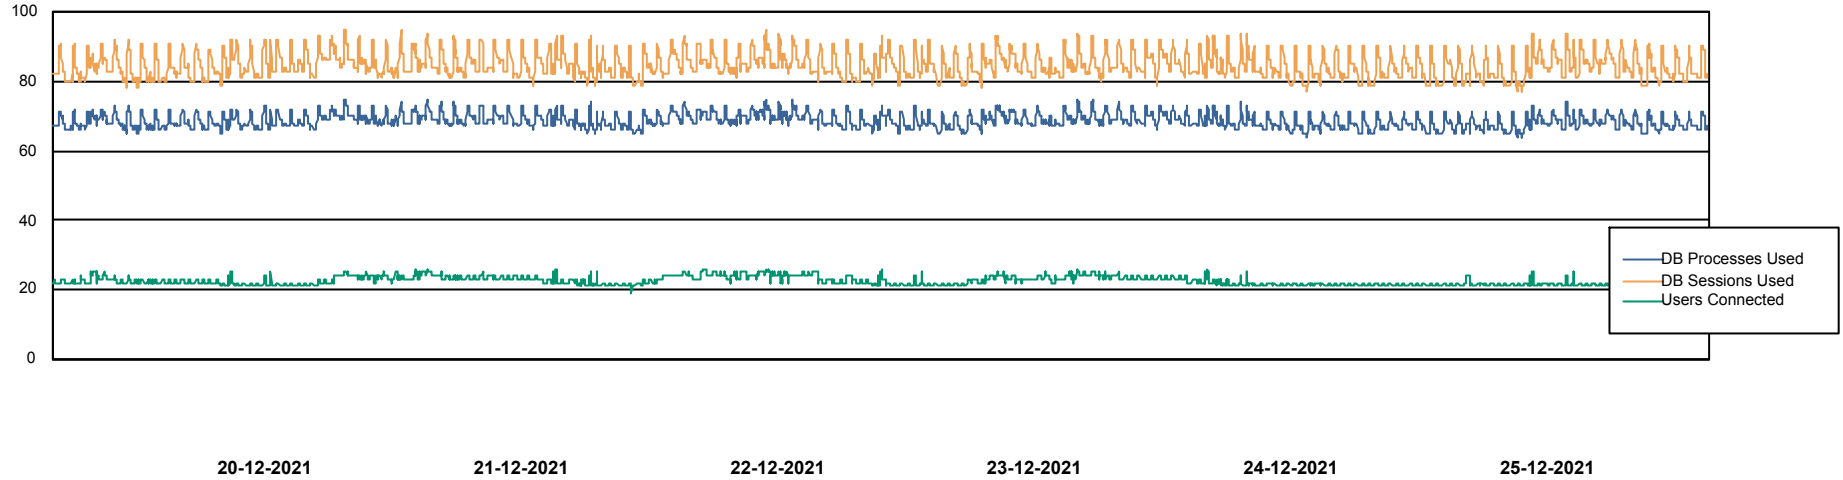

Database Performance RSS_DB_Primary (2020)

DB Processes Max 300
DB Sessions Max 472