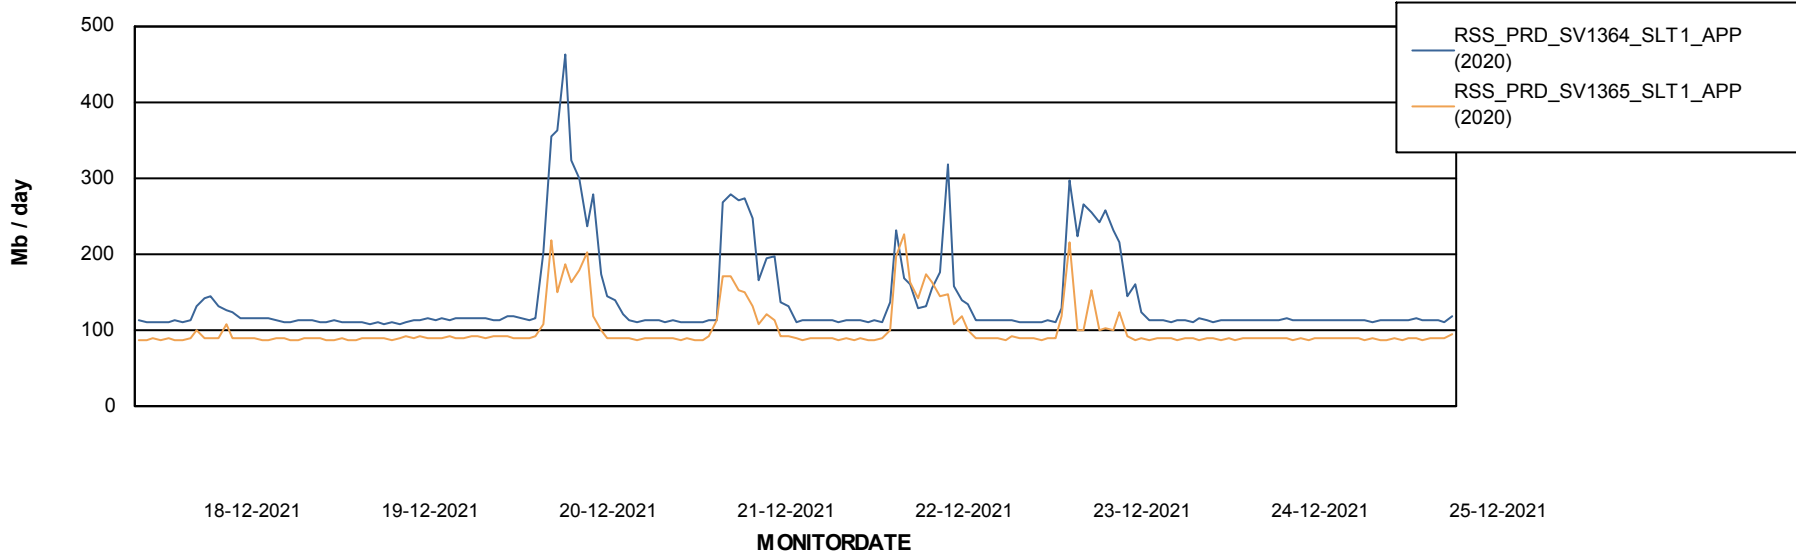

Database Tablespace RSS_DB_Primary (2020)

Date	Tablespace Name	Filesize (Gb)	Usedsize (Gb)	Percentage free
25-12-2021	ABSDATA	42	35	17
	INDX	48	40	17
24-12-2021	ABSDATA	42	35	17
	INDX	48	40	17
23-12-2021	ABSDATA	42	35	17
	INDX	48	40	17
22-12-2021	ABSDATA	42	35	17
	INDX	48	40	17
21-12-2021	ABSDATA	42	35	17
	INDX	48	39	19
20-12-2021	ABSDATA	42	35	17
	INDX	48	39	19
19-12-2021	ABSDATA	42	35	17
	INDX	48	39	19

Weekly SLA Customer Report

Customer RSS Production
Database ID 52

ABSSolute Application Server Services

Avg memory used per ABS Server Service

Avg users per day per ABS server

Weekly SLA Customer Report

Customer RSS Production
Database ID 52