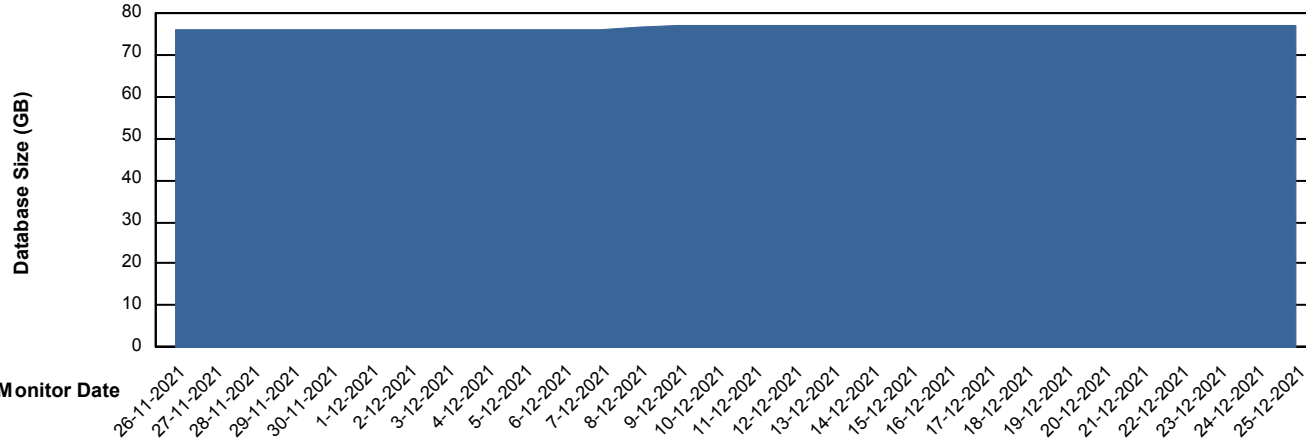

Database Performance RSS_DB_Standby (2020)

DB Processes Max 300
DB Sessions Max 472

Weekly SLA Customer Report

Customer RSS Production
 Database ID 52

DATABASE SIZE RSS_DB_Primary (2020)

Database growth over last month

Database Tablespace RSS_DB_Primary (2020)

Date	Tablespace Name	Filesize (Gb)	Usedsize (Gb)	Percentage free
25-12-2021	ABSDATA	42	35	17
	INDX	48	40	17
24-12-2021	ABSDATA	42	35	17
	INDX	48	40	17
23-12-2021	ABSDATA	42	35	17
	INDX	48	40	17
22-12-2021	ABSDATA	42	35	17
	INDX	48	40	17
21-12-2021	ABSDATA	42	35	17
	INDX	48	39	19
20-12-2021	ABSDATA	42	35	17
	INDX	48	39	19
19-12-2021	ABSDATA	42	35	17
	INDX	48	39	19