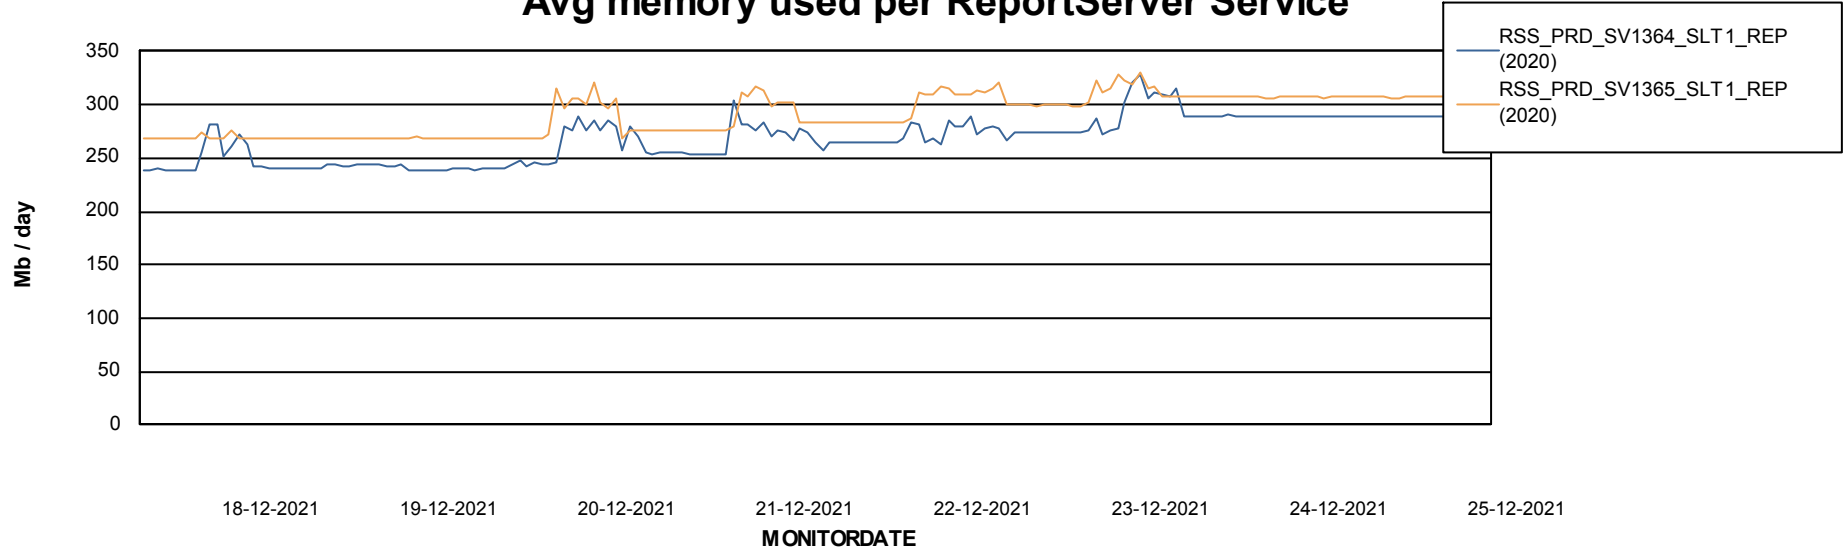

ABSSolute Application ReportServer Services

Avg memory used per ReportServer Service