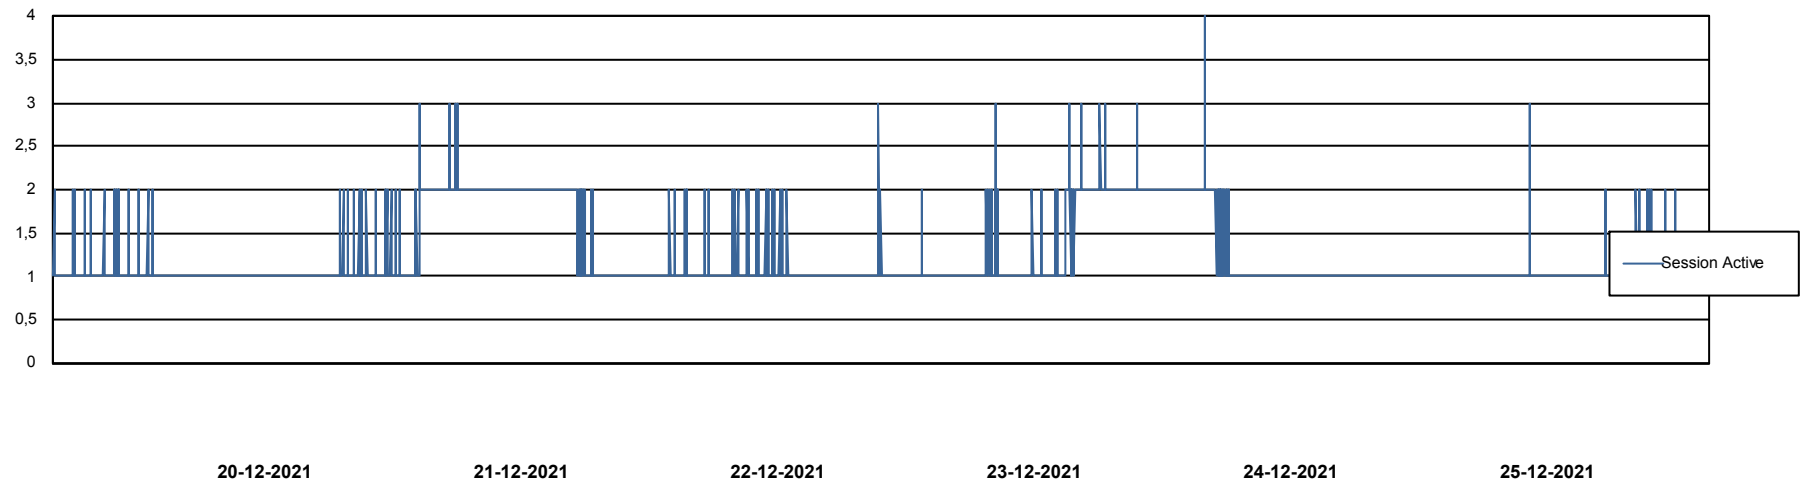

Weekly SLA Customer Report

Customer RSS Production
Database ID 52

Harddisk Usage RSS_PRD_SV1366 (2020)

	Free disk space on c: (%)	Total disk space on c: (Gb)
25-12-2021	69	150
24-12-2021	69	150
23-12-2021	69	150
22-12-2021	69	150
21-12-2021	69	150
20-12-2021	69	150
19-12-2021	69	150

Weekly SLA Customer Report

Customer RSS Production
Database ID 52

Database Performance RSS_DB_Primary (2020)

DB Processes Max 300
DB Sessions Max 472

Weekly SLA Customer Report

Customer RSS Production
Database ID 52