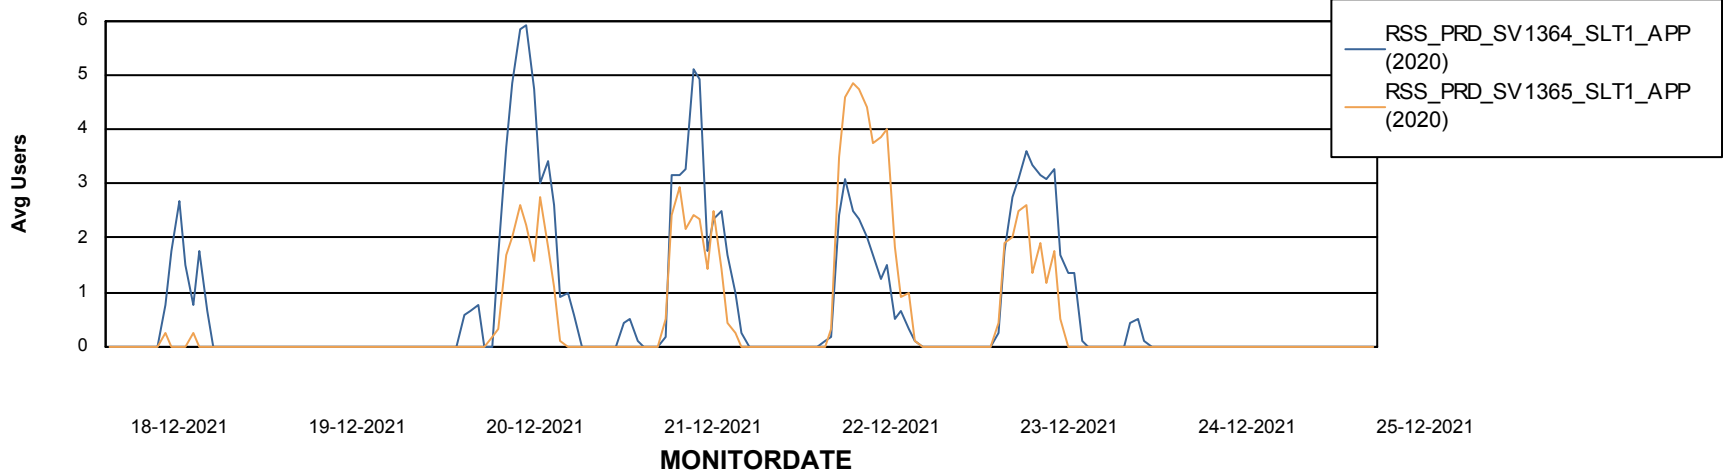

Weekly SLA Customer Report

Customer RSS Production
Database ID 52

ABSSolute Application Server Services

Avg memory used per ABS Server Service

Avg users per day per ABS server

Weekly SLA Customer Report

Customer RSS Production
Database ID 52