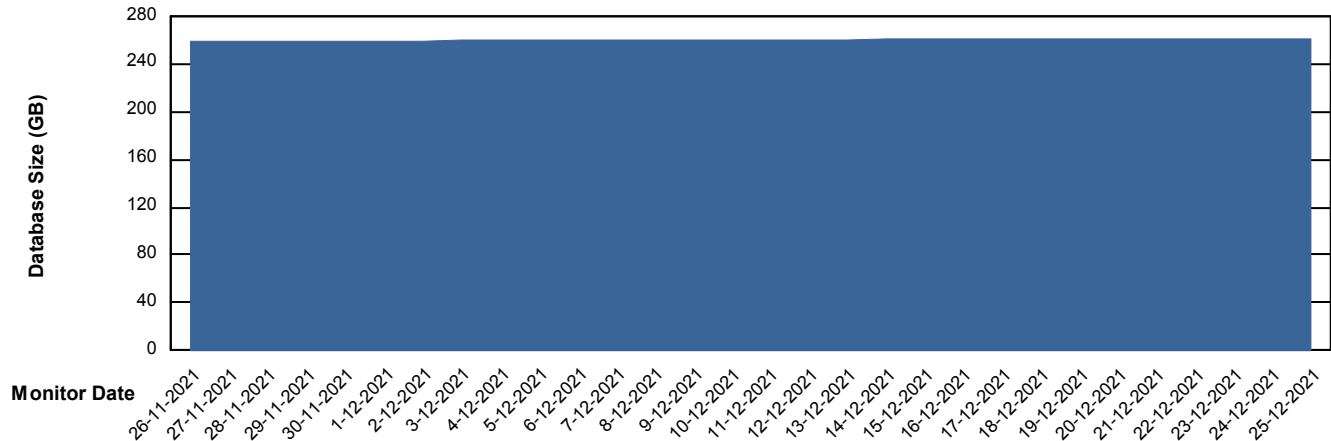

DATABASE SIZE PHSDB_Test

Database growth over last month