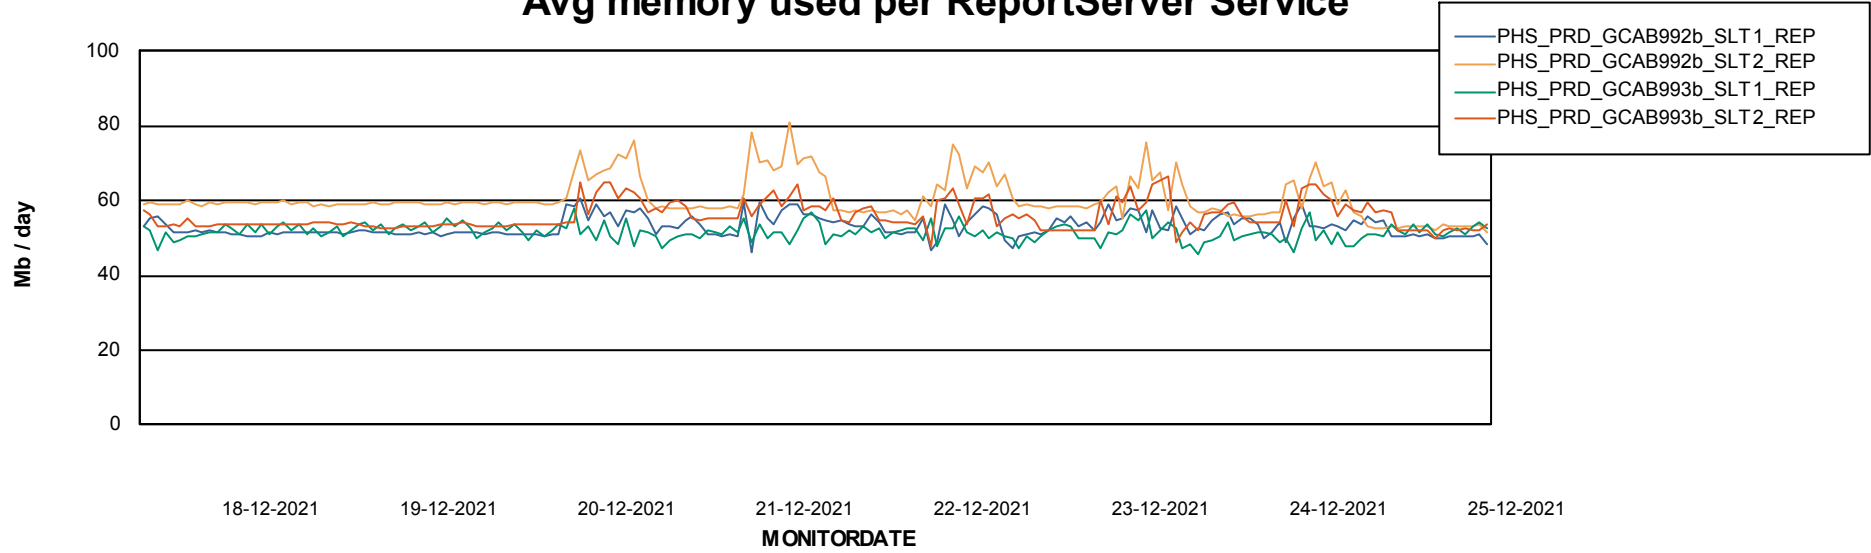

ABSSolute Application ReportServer Services

Avg memory used per ReportServer Service