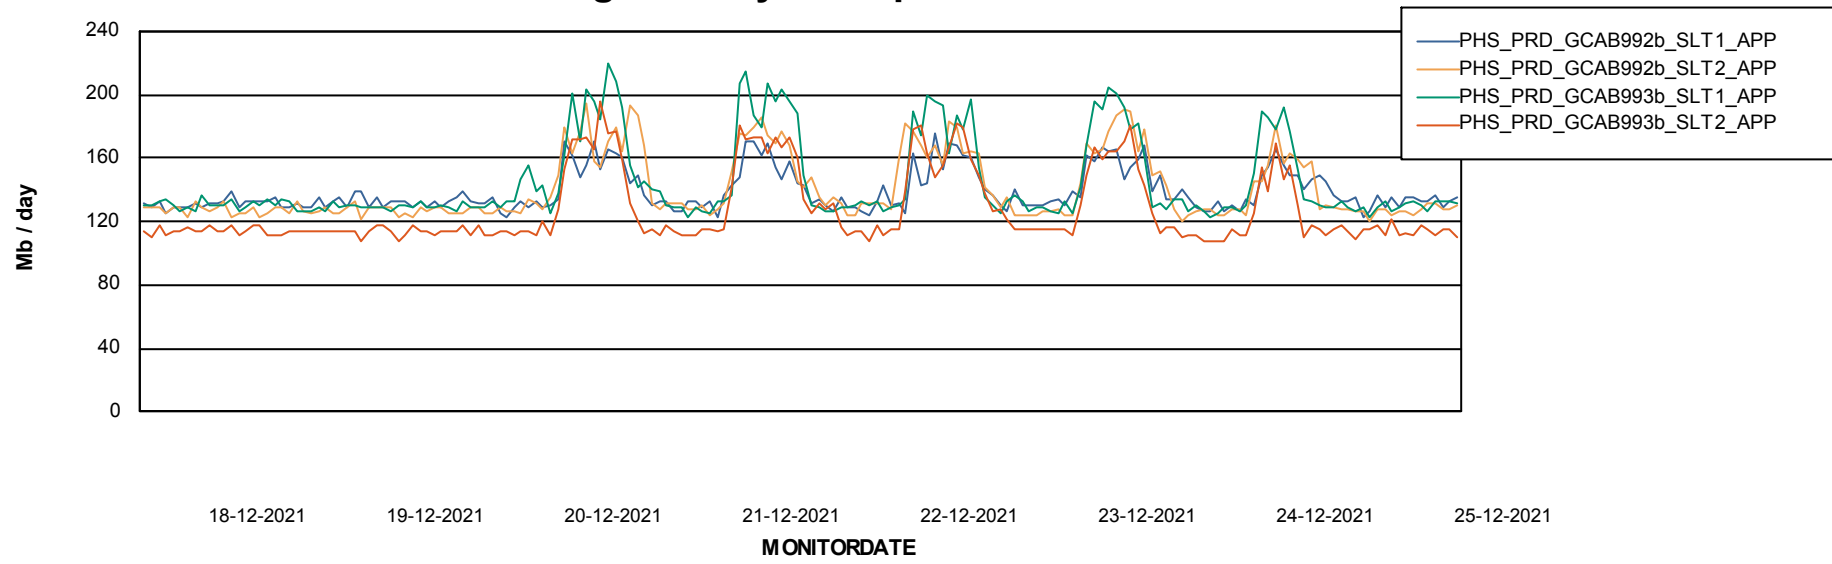

ABSSolute Application Server Services

Avg memory used per ABS Server Service