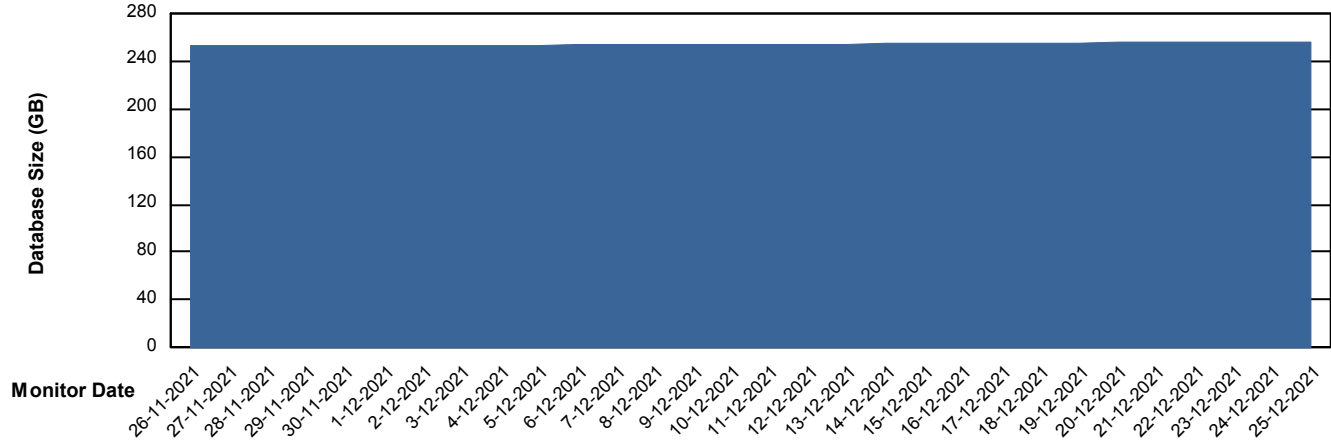

DATABASE SIZE PHSDB_Production

Database growth over last month