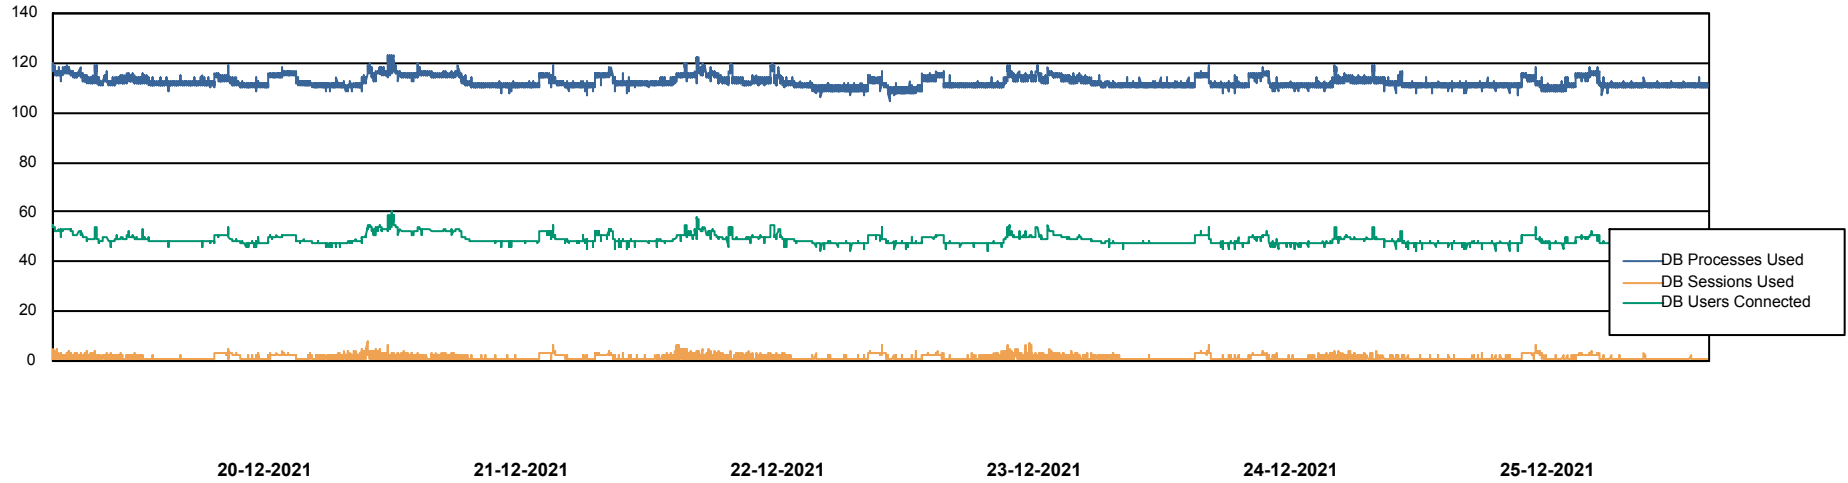

Database Performance PHSDB_Production

DB Processes Max 1,000