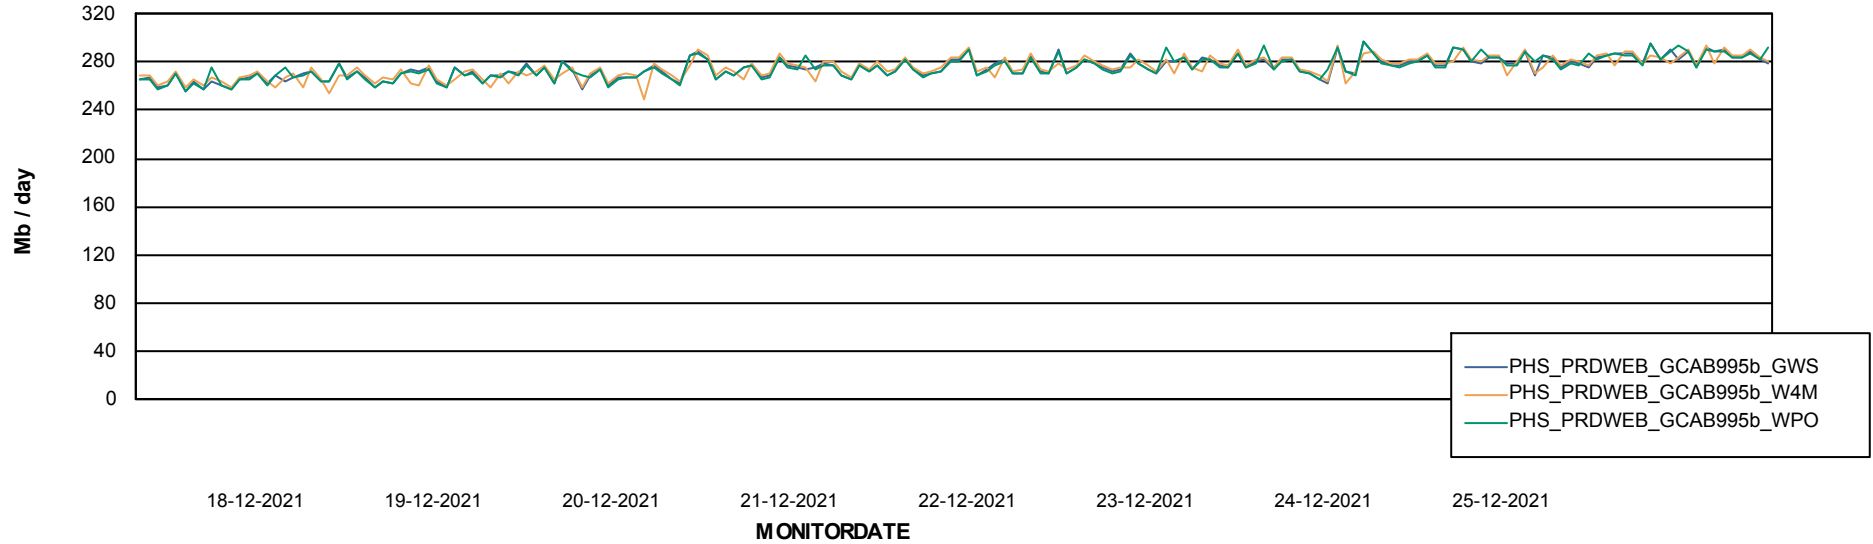

ABSSolute Web Component Services

Avg memory used per ABS Web component