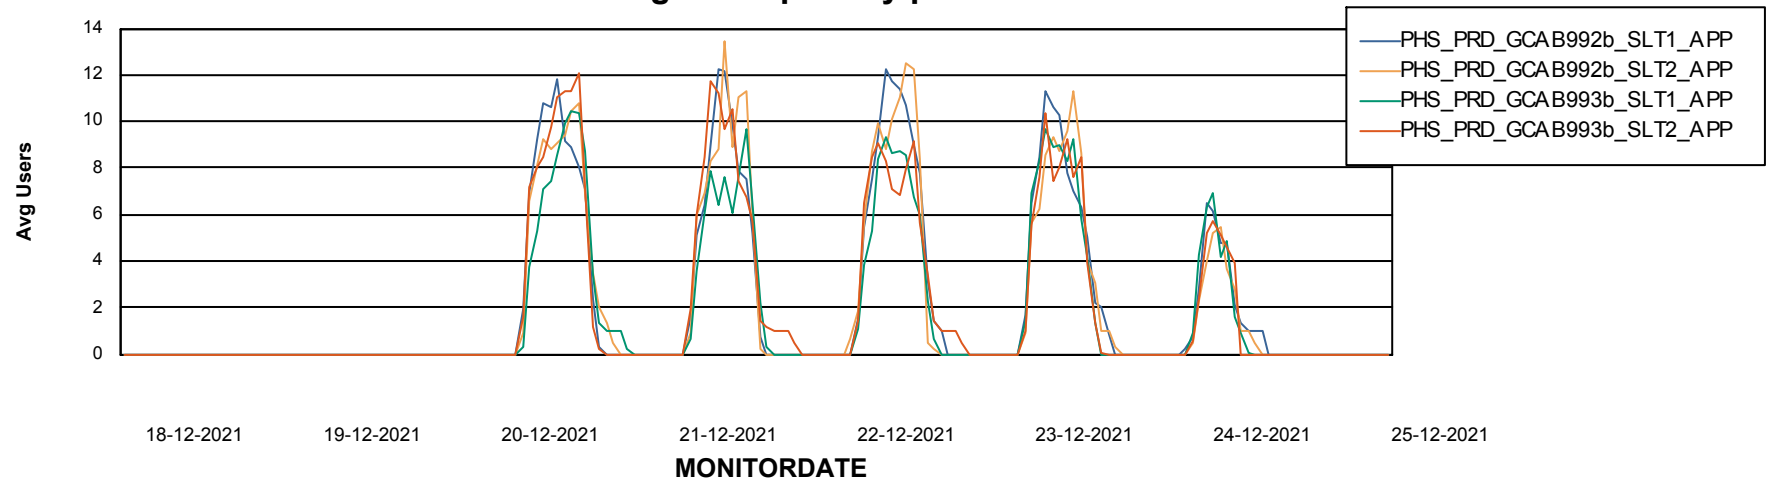

Avg users per day per ABS server