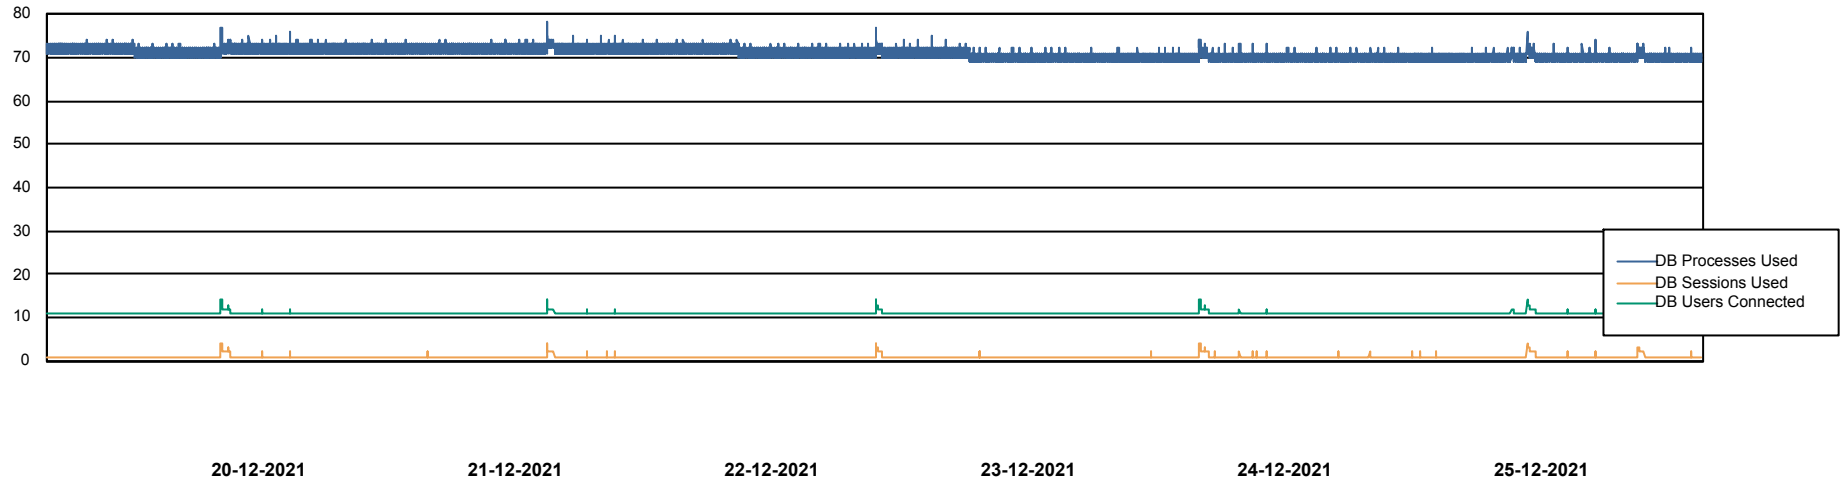

Database Performance PHSDB_Test

DB Processes Max 1,000