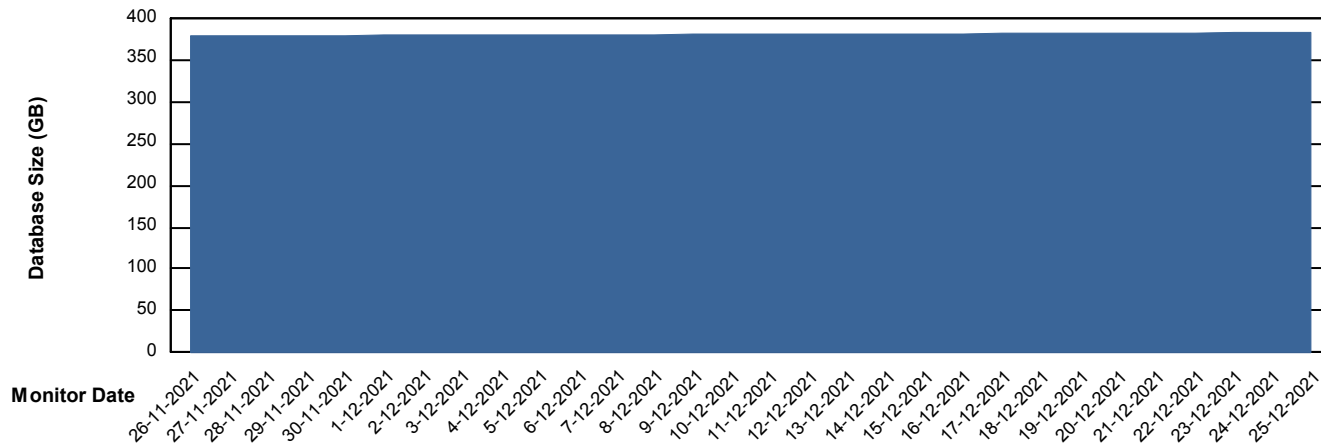

# Weekly SLA Customer Report

Customer NIX\_Production  
Database ID 51

DATABASE SIZE NIXDB\_BI

### Database growth over last month

DATABASE SIZE NIXDB\_Production

### Database growth over last month