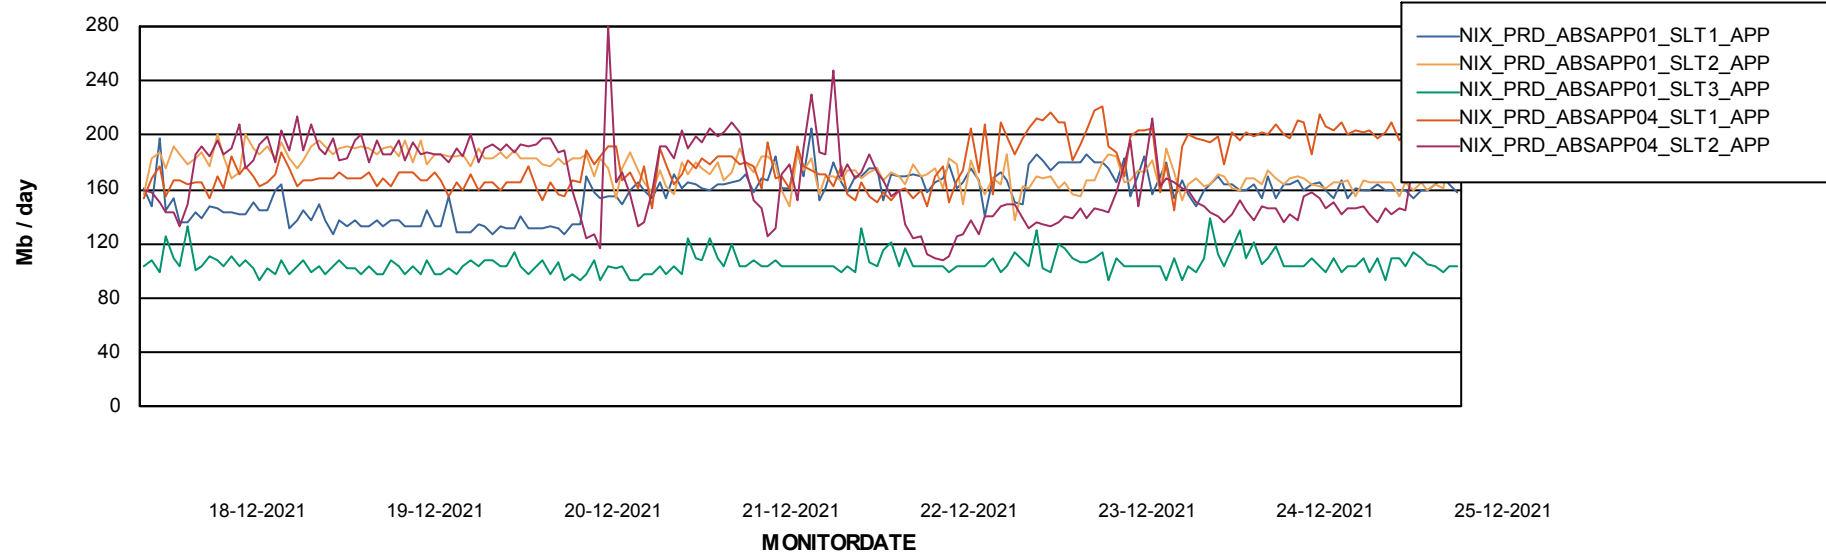

ABSSolute Application Server Services

Avg memory used per ABS Server Service