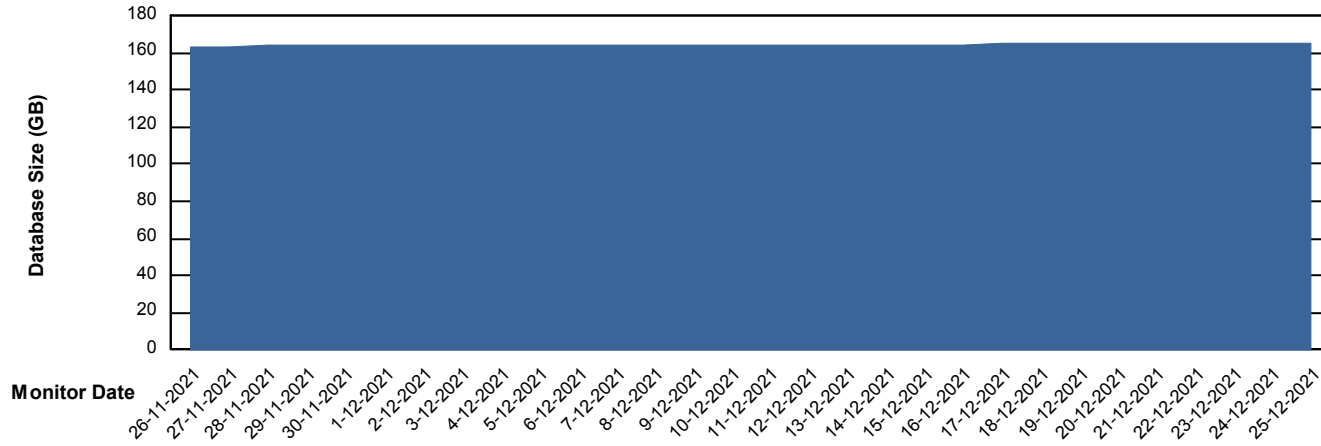

DATABASE SIZE NIXDB_BI

Database growth over last month