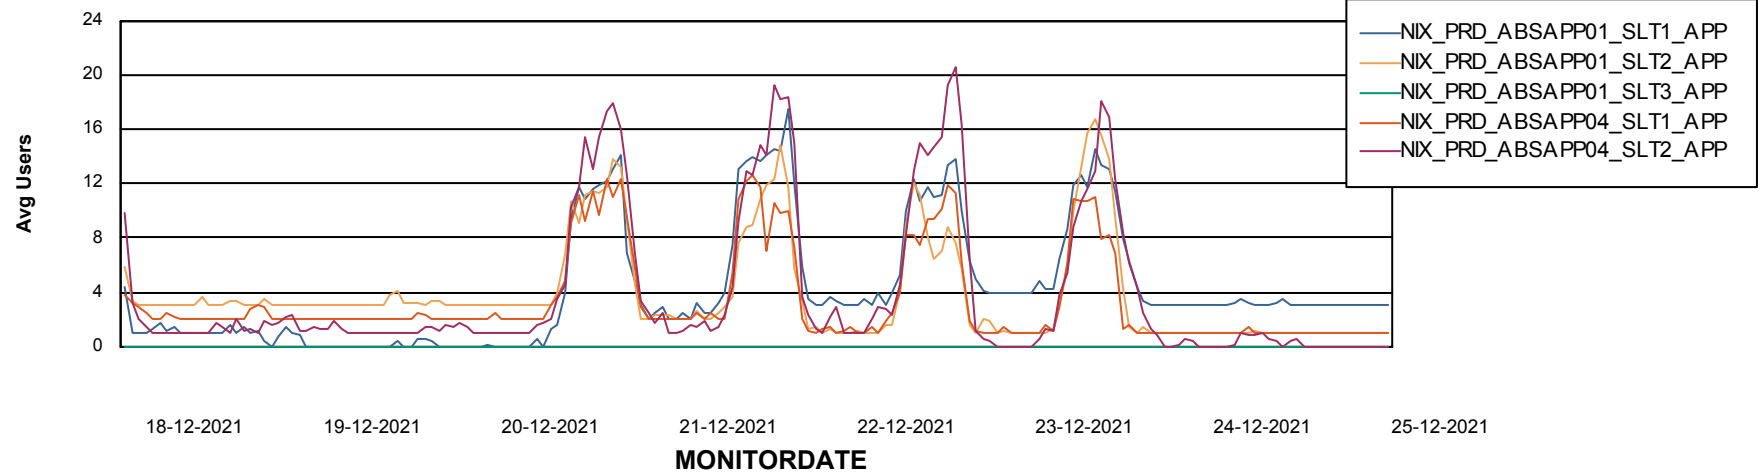

Avg users per day per ABS server