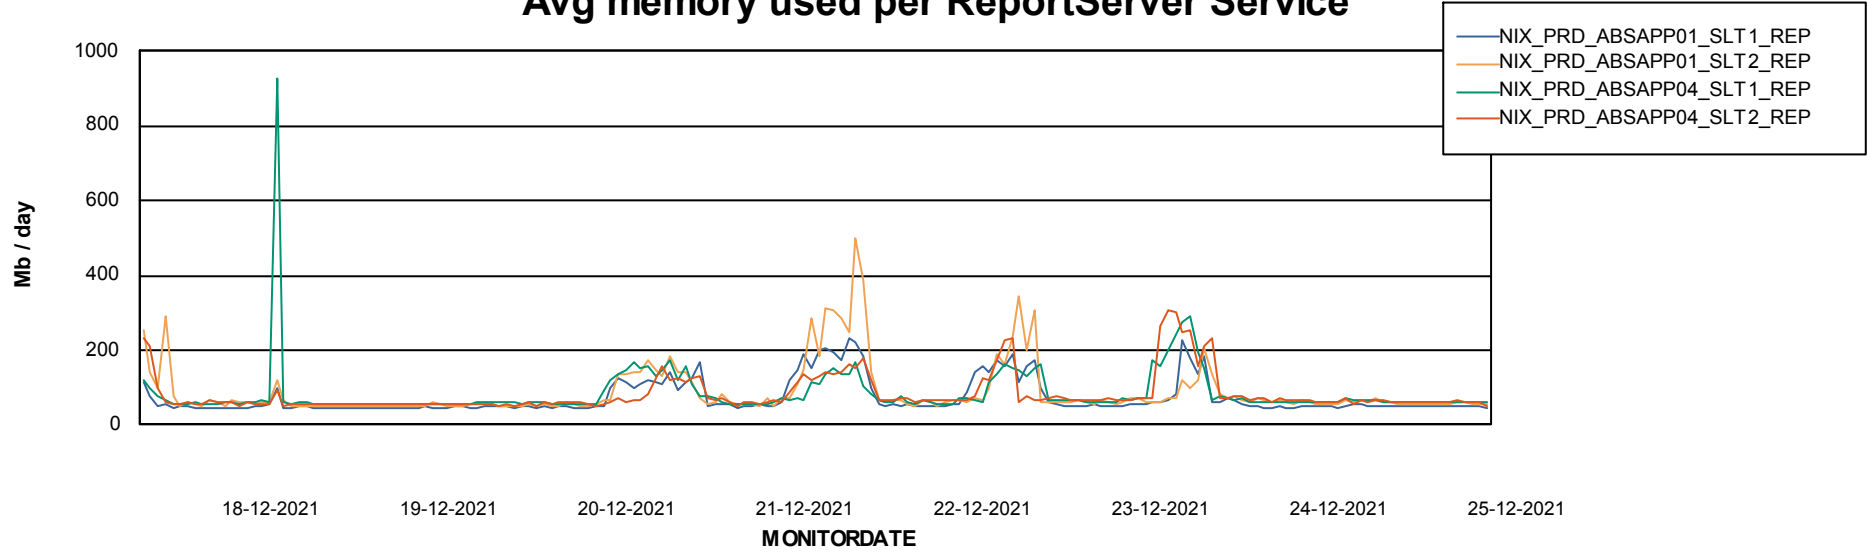

ABSSolute Application ReportServer Services

Avg memory used per ReportServer Service