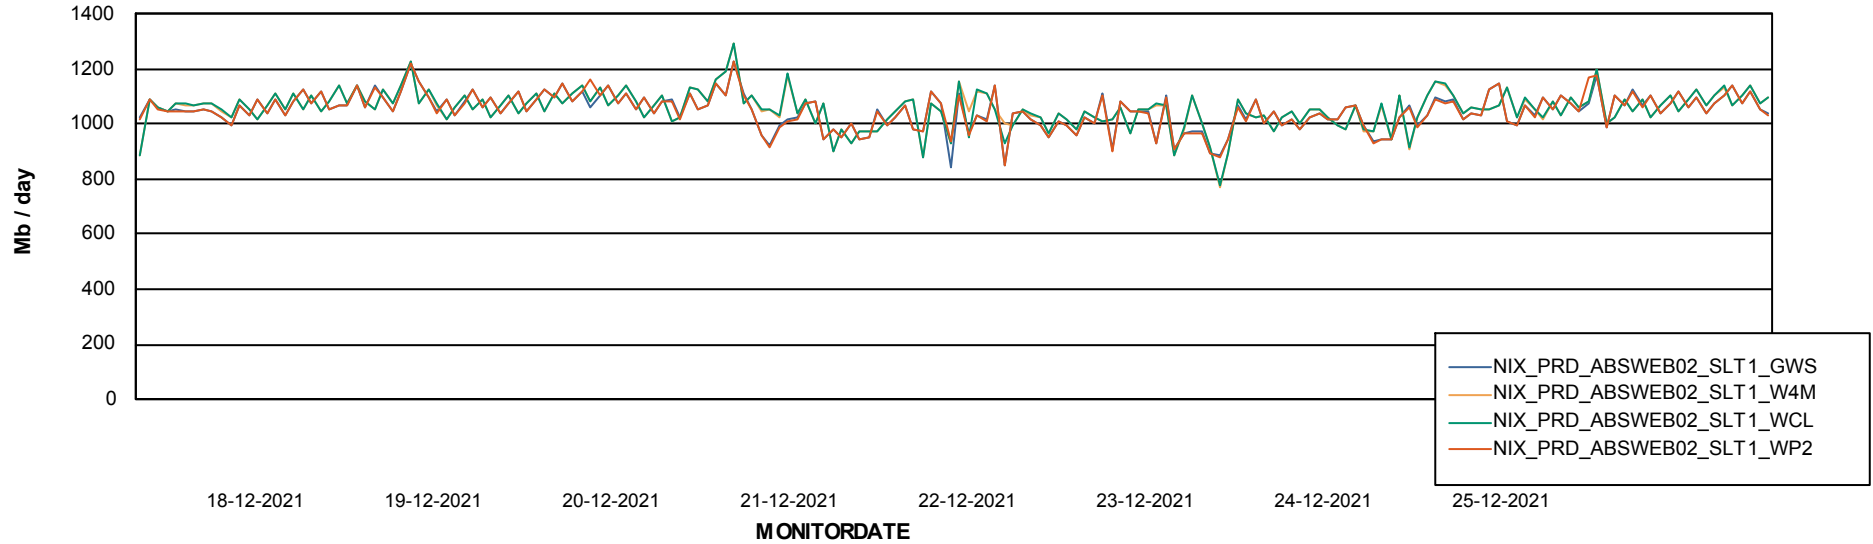

ABSSolute Web Component Services

Avg memory used per ABS Web component