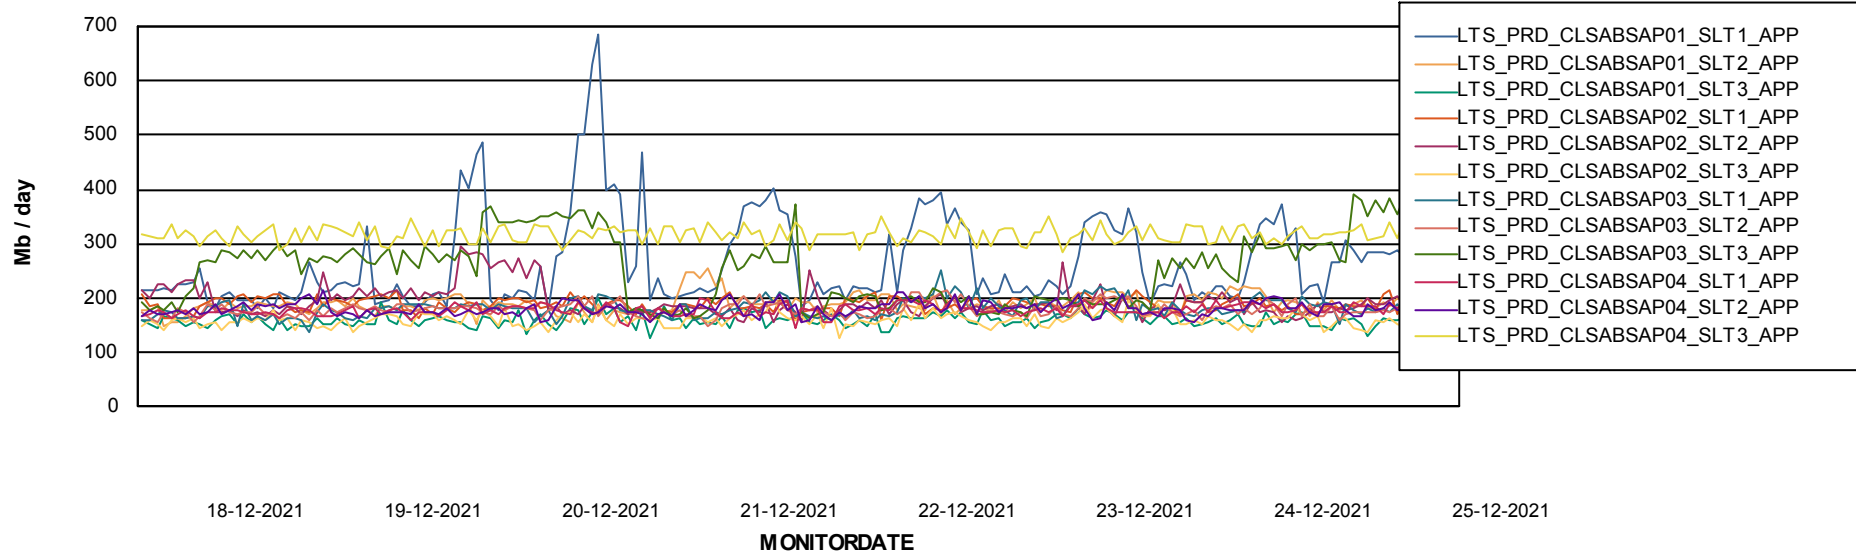

ABSSolute Application Server Services

Avg memory used per ABS Server Service