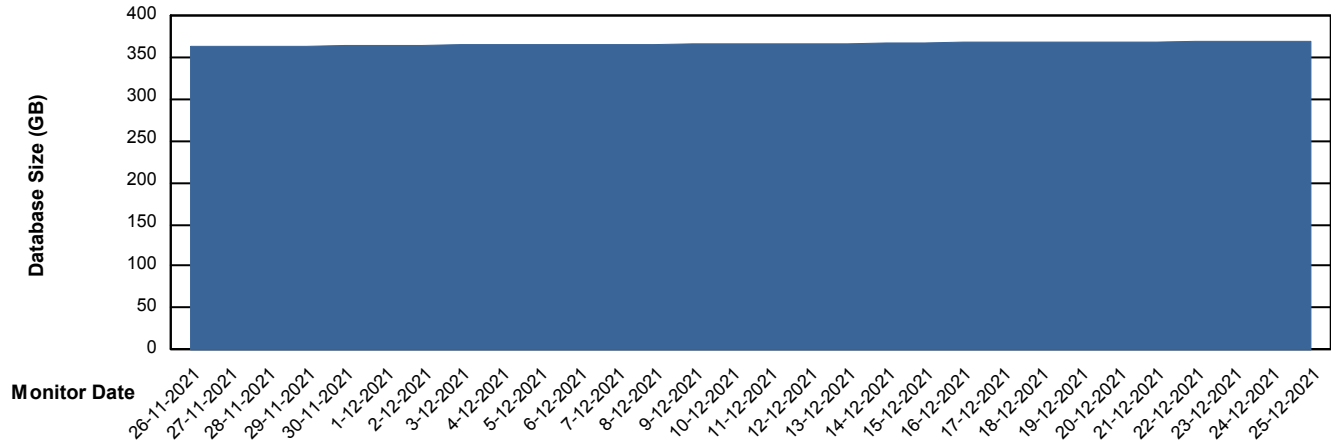

DATABASE SIZE LTS_PROD_CLSABSBI01_BI

Database growth over last month