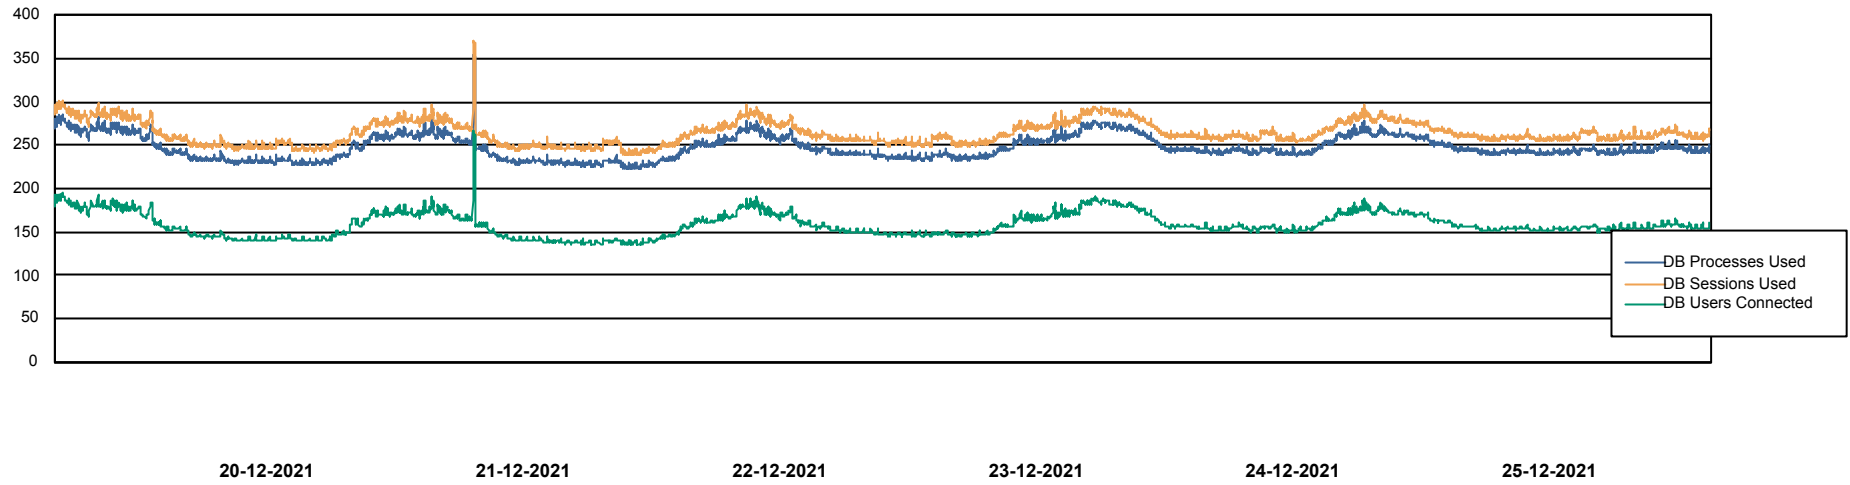

Weekly SLA Customer Report

Customer LTS(CleanLease)_Production
Database ID 126

Database Performance LTS_PROD_CLSABSBI01_BI

Weekly SLA Customer Report

Customer LTS(CleanLease)_Production
Database ID 126

Database Performance LTS_PROD_CLSABSD01_PRDB