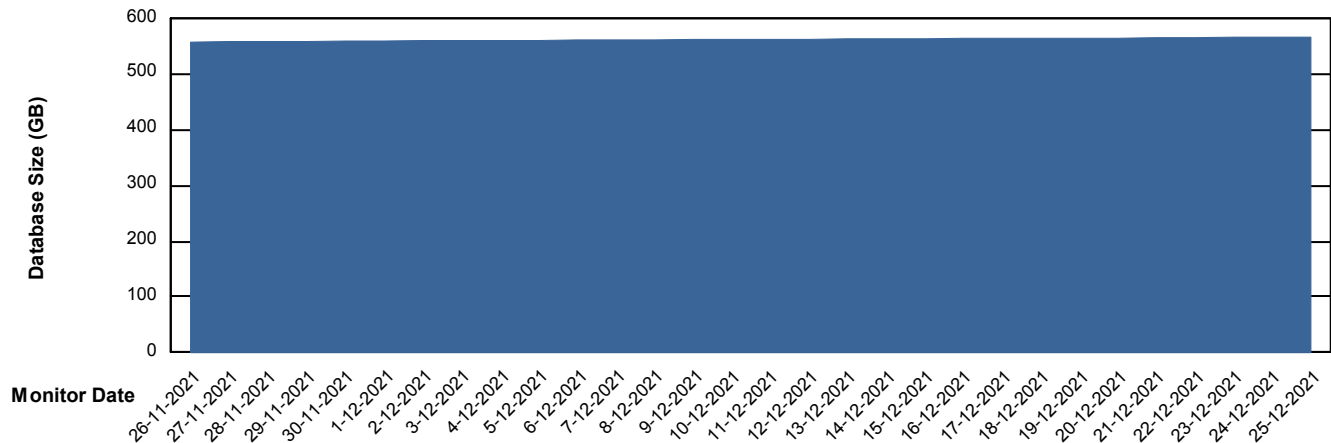

Customer LTS(CleanLease)_Production
Database ID 126

DATABASE SIZE LTS_PROD_CLSABSBI01_BI

Database growth over last month

DATABASE SIZE LTS_PROD_CLSABSDB01_PRDB

Database growth over last month

Weekly SLA Customer Report