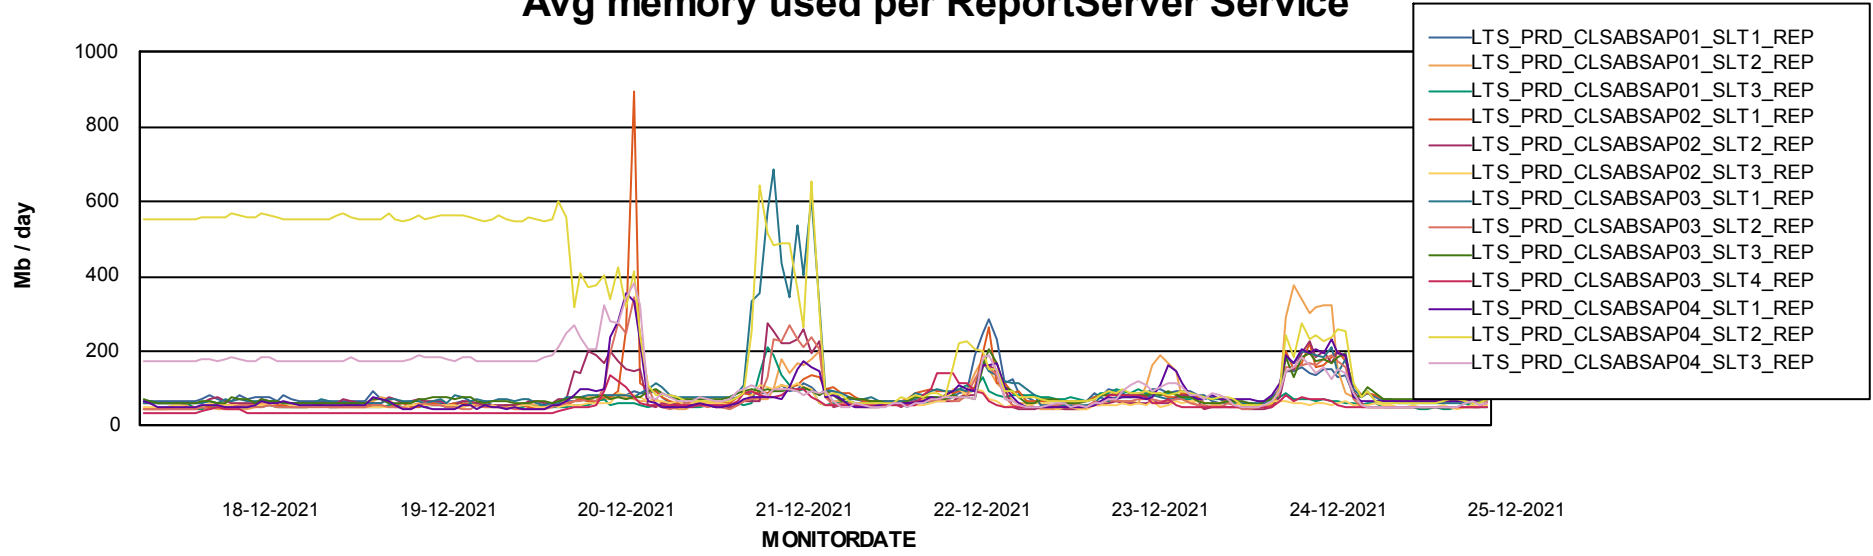

ABSSolute Application ReportServer Services

Avg memory used per ReportServer Service