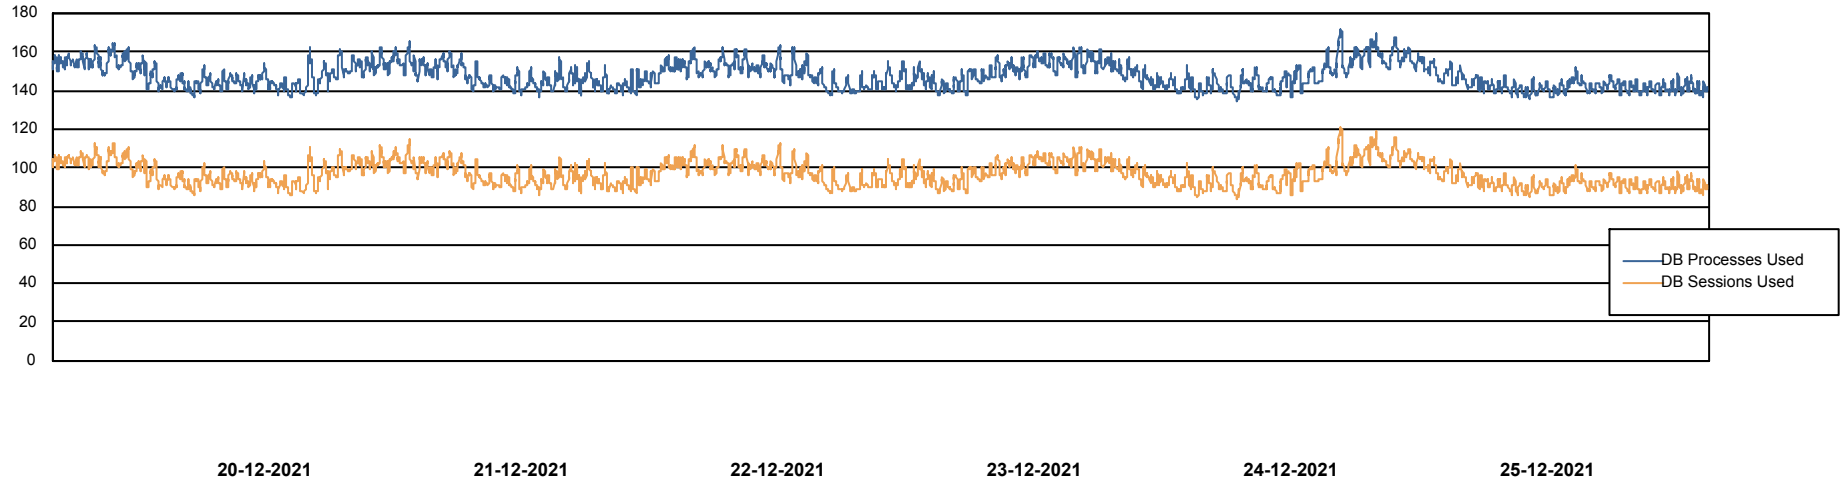

Database Performance LLGDB_Production

DB Processes Max 4
DB Sessions Max 300