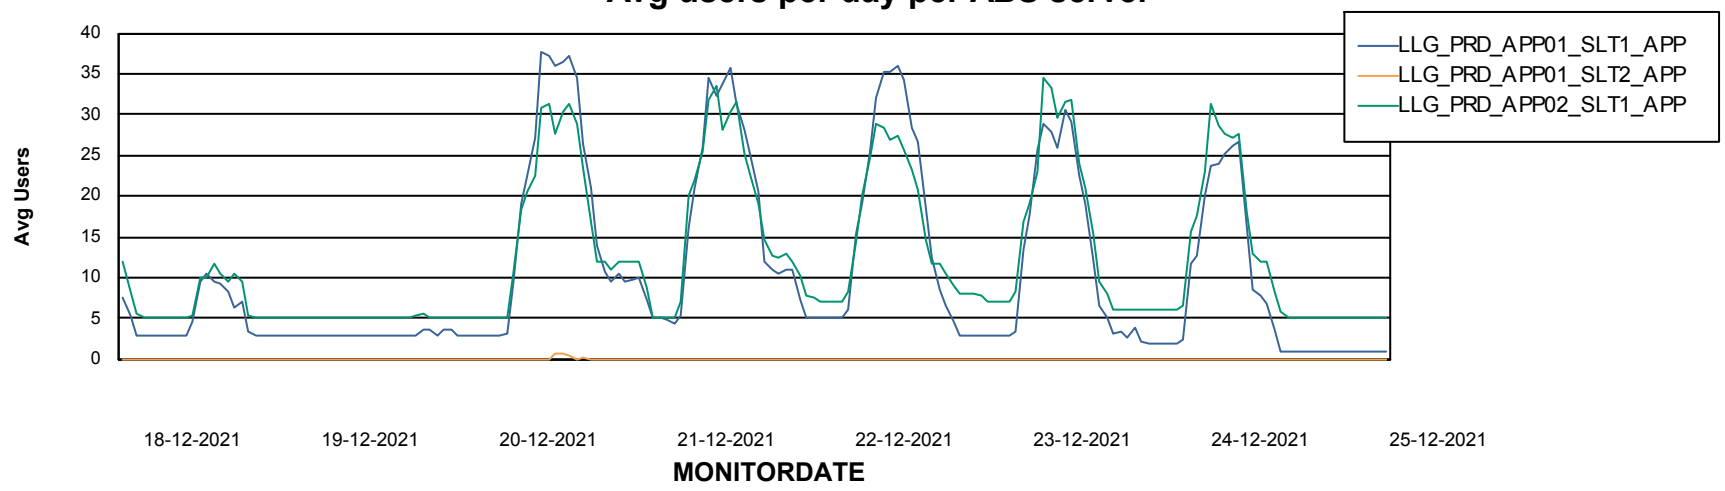

Avg users per day per ABS server