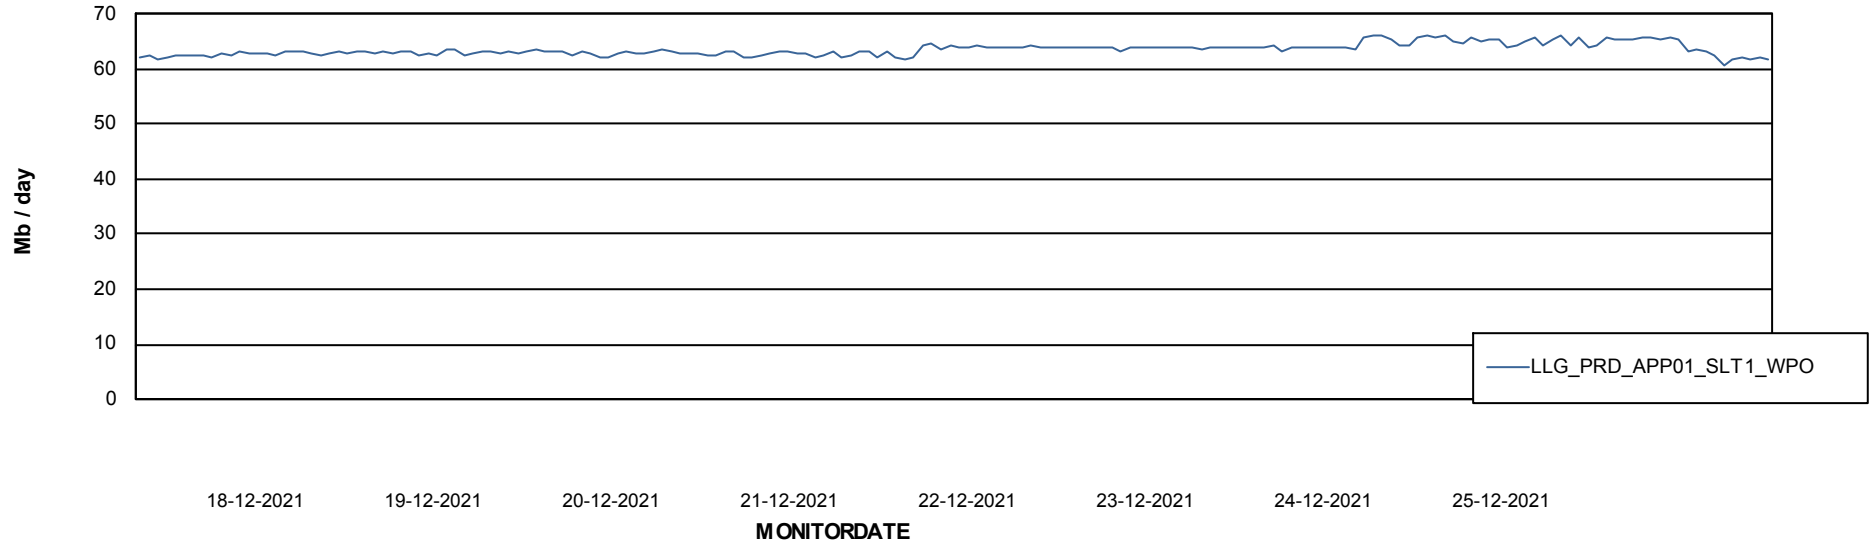

ABSSolute Application Server Services

Avg memory used per ABS Web component