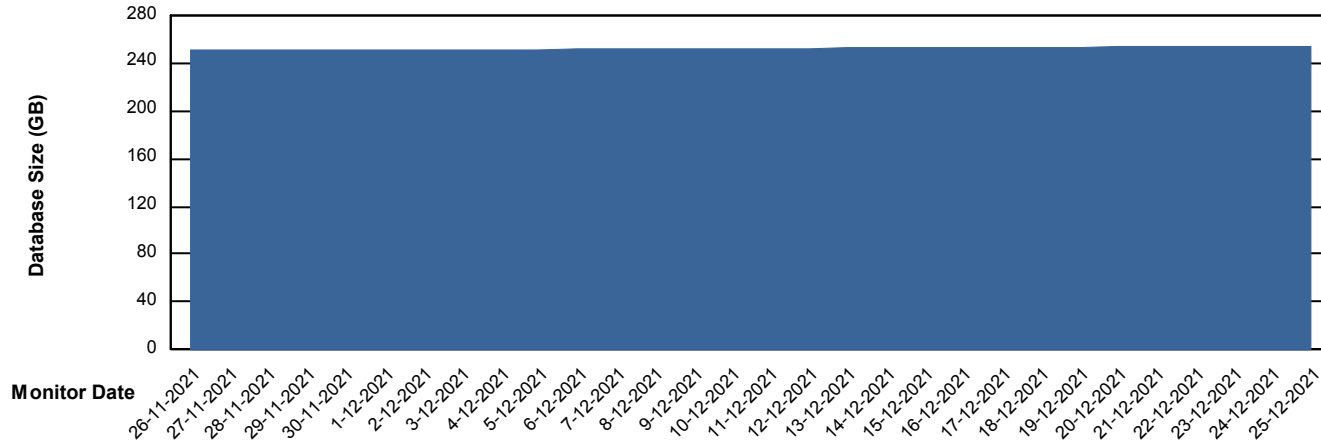

DATABASE SIZE LLGDB_Production

Database growth over last month