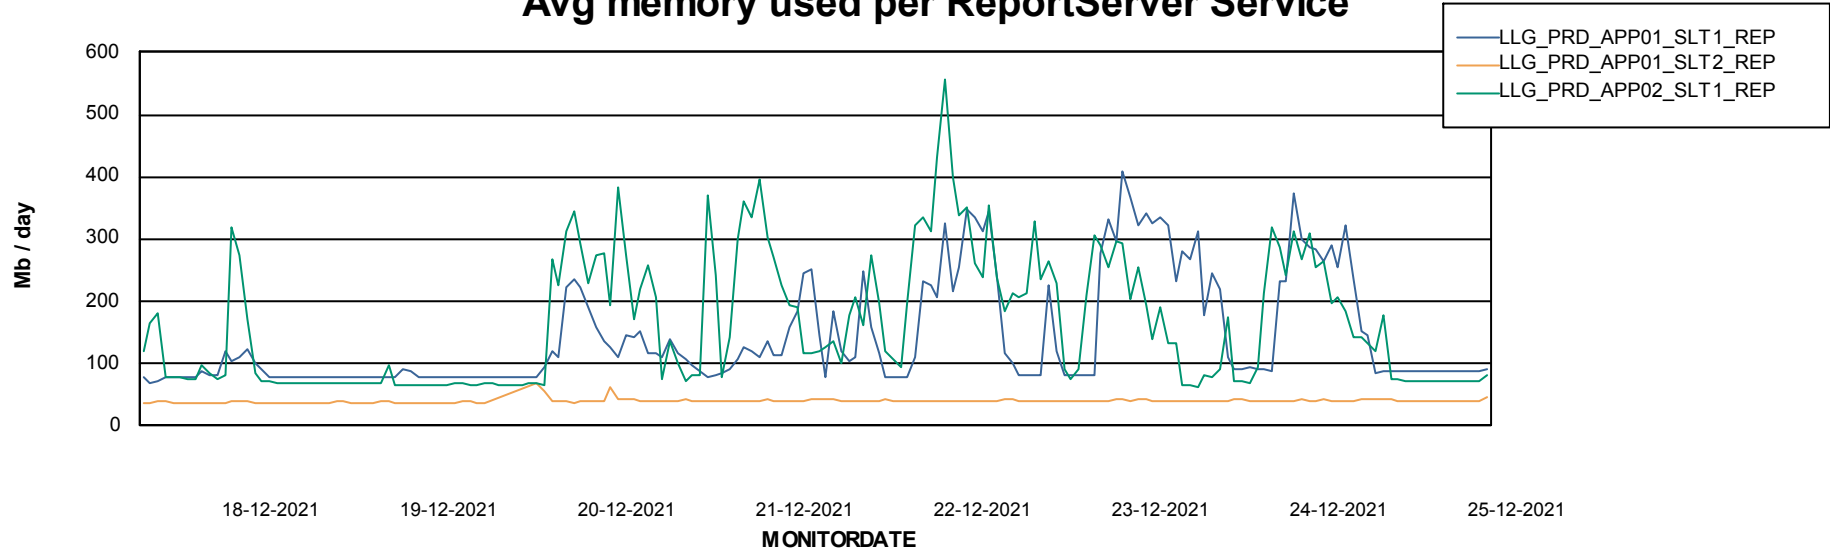

ABSSolute Application Server Services

Avg memory used per ReportServer Service