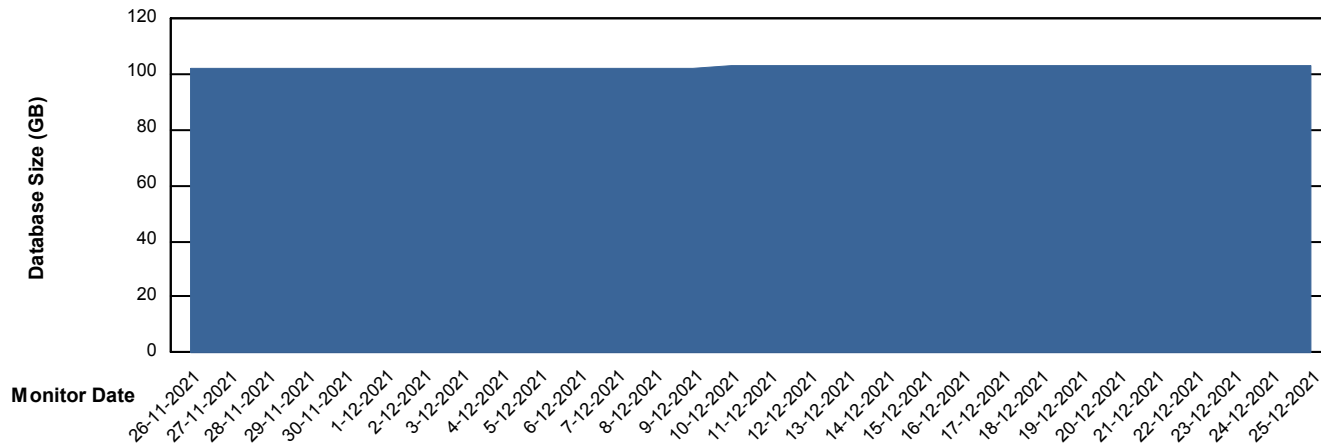

DATABASE SIZE LLGDBBI_Production

Database growth over last month