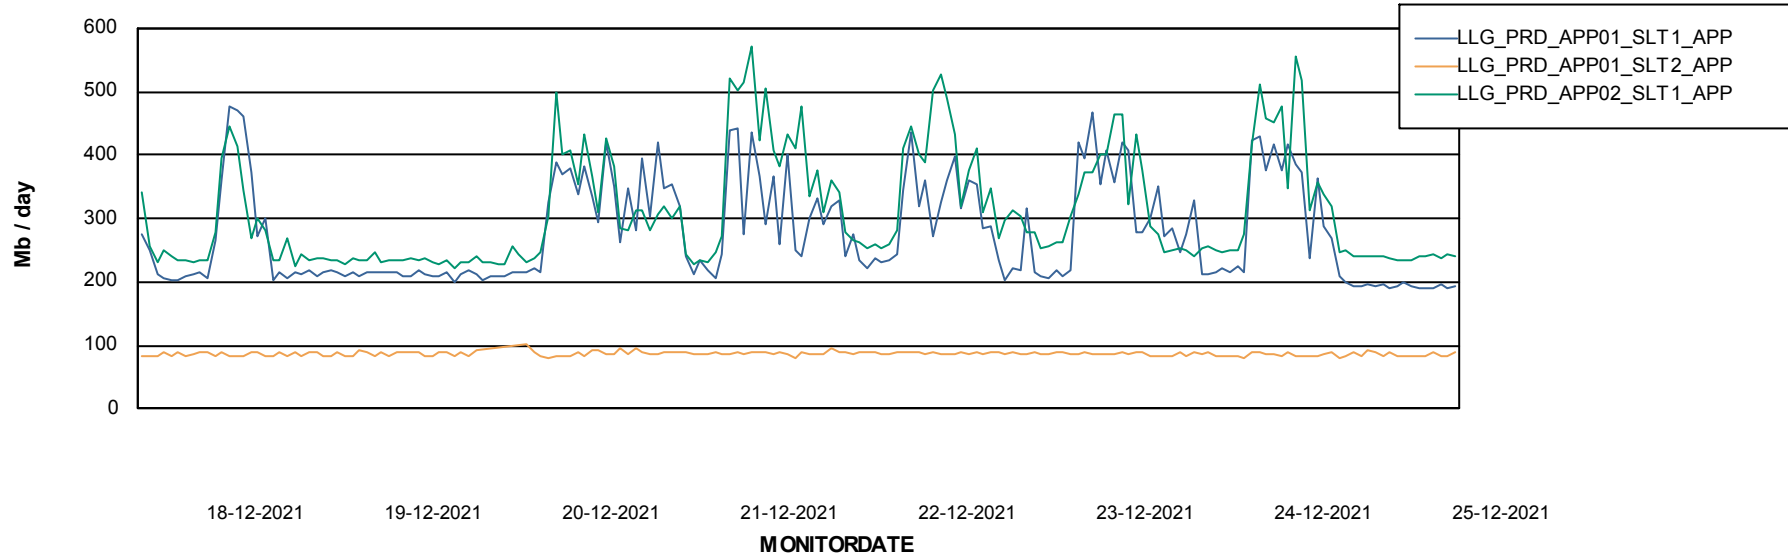

ABSSolute Application Server Services

Avg memory used per ABS Server Service